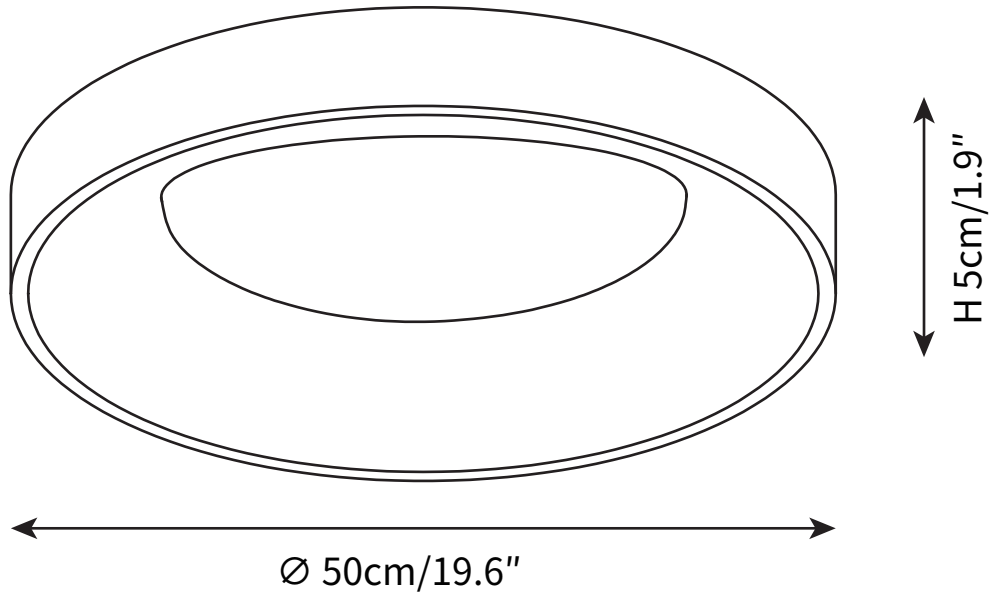

SPECIFICATION SHEET

SPECIFICATION DETAILS

*For custom options, consult factory for details

| | |
|-----------------------------|---|
| Fixture Dimensions | Ø 15.7" x H 1.9" |
| Light source | Integrated LED |
| Wattage | ~5W |
| Voltage | AC 110-240V |
| Color Temperature | 3000K |
| CRI(Ra) | 80CRI |
| Mounting | Ceiling |
| Driver Required | Yes |
| Optional Color Temps | Warm Light (3000K), Neutral Light (4500K), Cool Light (6000K) |
| LED Rated Life | 30000 hours |
| Dimming | Dimming is not supported |
| Finishes | White, Green. |
| Shade Finish | White |
| Material | Metal, Acrylic. |
| Wire Length | NO |
| Wire Type | NO |

SPECIFICATION SHEET

SPECIFICATION DETAILS

*For custom options, consult factory for details

| | |
|-----------------------------|---|
| Fixture Dimensions | Ø 19.6" x H 1.9" |
| Light source | Integrated LED |
| Wattage | ~5W |
| Voltage | AC 110-240V |
| Color Temperature | 3000K |
| CRI(Ra) | 80CRI |
| Mounting | Ceiling |
| Driver Required | Yes |
| Optional Color Temps | Warm Light (3000K), Neutral Light (4500K), Cool Light (6000K) |
| LED Rated Life | 30000 hours |
| Dimming | Dimming is not supported |
| Finishes | White, Green. |
| Shade Finish | White |
| Material | Metal, Acrylic. |
| Wire Length | NO |
| Wire Type | NO |

SPECIFICATION SHEET

SPECIFICATION DETAILS

*For custom options, consult factory for details

| | |
|-----------------------------|---|
| Fixture Dimensions | Ø 23.6" x H 1.9" |
| Light source | Integrated LED |
| Wattage | ~5W |
| Voltage | AC 110-240V |
| Color Temperature | 3000K |
| CRI(Ra) | 80CRI |
| Mounting | Ceiling |
| Driver Required | Yes |
| Optional Color Temps | Warm Light (3000K), Neutral Light (4500K), Cool Light (6000K) |
| LED Rated Life | 30000 hours |
| Dimming | Dimming is not supported |
| Finishes | White, Green. |
| Shade Finish | White |
| Material | Metal, Acrylic. |
| Wire Length | NO |
| Wire Type | NO |