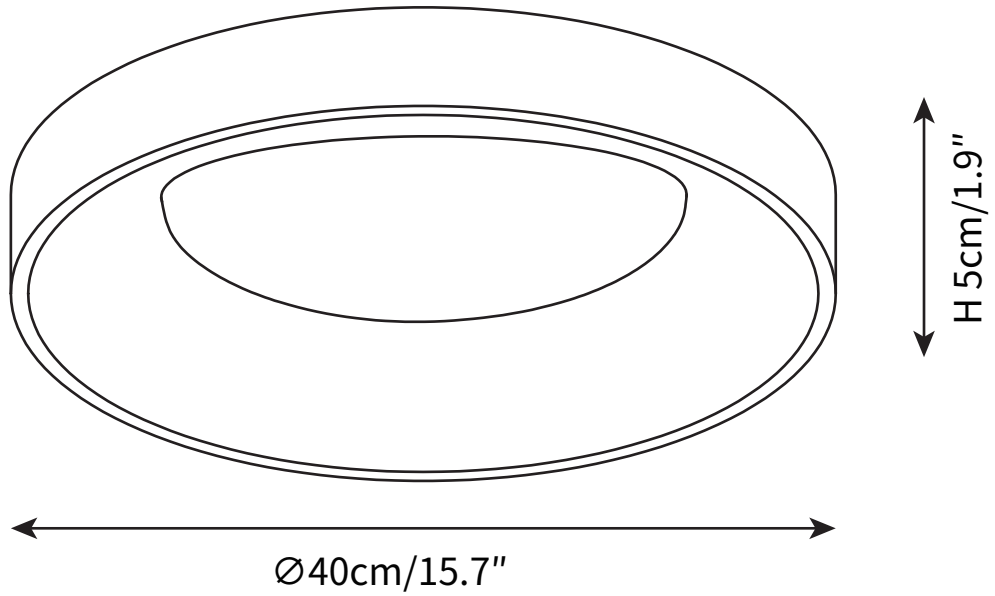

SPECIFICATION SHEET

SPECIFICATION DETAILS

*For custom options, consult factory for details

| | |
|-----------------------------|---|
| Fixture Dimensions | Ø 15.7" x H 1.9" |
| Light source | Integrated LED |
| Wattage | ~5W |
| Voltage | AC 110-240V |
| Color Temperature | 3000K |
| CRI(Ra) | 80CRI |
| Mounting | Ceiling |
| Driver Required | Yes |
| Optional Color Temps | Warm Light (3000K), Neutral Light (4500K), Cool Light (6000K) |
| LED Rated Life | 30000 hours |
| Dimming | Dimming is not supported |
| Finishes | White, Green. |
| Shade Finish | White |
| Material | Metal, Acrylic. |
| Wire Length | NO |
| Wire Type | NO |

SPECIFICATION SHEET

SPECIFICATION DETAILS

*For custom options, consult factory for details

| | |
|-----------------------------|---|
| Fixture Dimensions | Ø 19.6" x H 1.9" |
| Light source | Integrated LED |
| Wattage | ~5W |
| Voltage | AC 110-240V |
| Color Temperature | 3000K |
| CRI(Ra) | 80CRI |
| Mounting | Ceiling |
| Driver Required | Yes |
| Optional Color Temps | Warm Light (3000K), Neutral Light (4500K), Cool Light (6000K) |
| LED Rated Life | 30000 hours |
| Dimming | Dimming is not supported |
| Finishes | White, Green. |
| Shade Finish | White |
| Material | Metal, Acrylic. |
| Wire Length | NO |
| Wire Type | NO |

SPECIFICATION SHEET

SPECIFICATION DETAILS

*For custom options, consult factory for details

| | |
|-----------------------------|---|
| Fixture Dimensions | Ø 23.6" x H 1.9" |
| Light source | Integrated LED |
| Wattage | ~5W |
| Voltage | AC 110-240V |
| Color Temperature | 3000K |
| CRI(Ra) | 80CRI |
| Mounting | Ceiling |
| Driver Required | Yes |
| Optional Color Temps | Warm Light (3000K), Neutral Light (4500K), Cool Light (6000K) |
| LED Rated Life | 30000 hours |
| Dimming | Dimming is not supported |
| Finishes | White, Green. |
| Shade Finish | White |
| Material | Metal, Acrylic. |
| Wire Length | NO |
| Wire Type | NO |