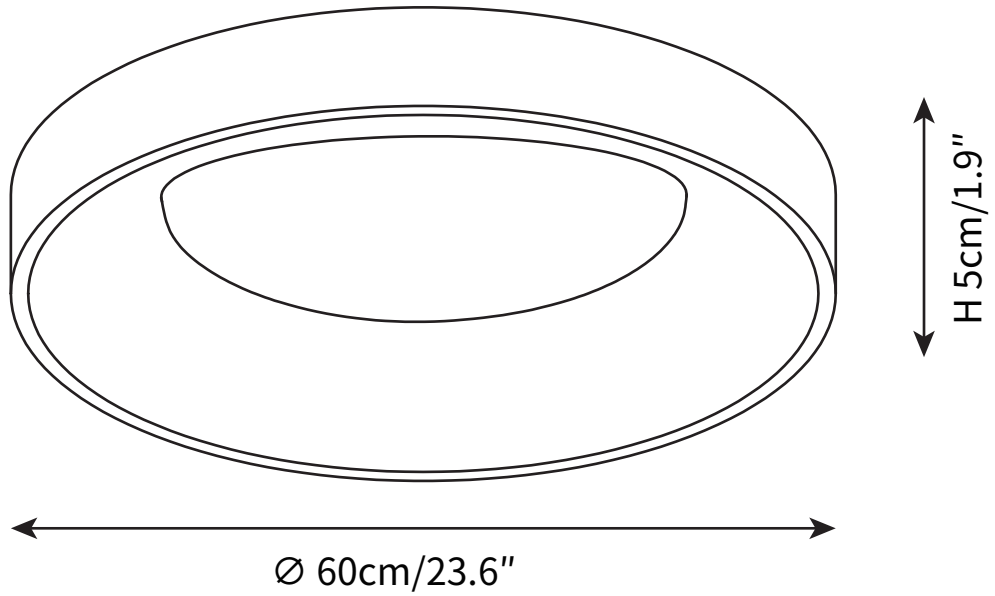

SPECIFICATION SHEET

SPECIFICATION DETAILS

*For custom options, consult factory for details

| | |
|-----------------------------|---|
| Fixture Dimensions | Ø 15.7" x H 1.9" |
| Light source | Integrated LED |
| Wattage | ~5W |
| Voltage | AC 110-240V |
| Color Temperature | 3000K |
| CRI(Ra) | 80CRI |
| Mounting | Ceiling |
| Driver Required | Yes |
| Optional Color Temps | Warm Light (3000K), Neutral Light (4500K), Cool Light (6000K) |
| LED Rated Life | 30000 hours |
| Dimming | Dimming is not supported |
| Finishes | White, Green. |
| Shade Finish | White |
| Material | Metal, Acrylic. |
| Wire Length | NO |
| Wire Type | NO |

SPECIFICATION SHEET

SPECIFICATION DETAILS

*For custom options, consult factory for details

| | |
|-----------------------------|---|
| Fixture Dimensions | Ø 19.6" x H 1.9" |
| Light source | Integrated LED |
| Wattage | ~5W |
| Voltage | AC 110-240V |
| Color Temperature | 3000K |
| CRI(Ra) | 80CRI |
| Mounting | Ceiling |
| Driver Required | Yes |
| Optional Color Temps | Warm Light (3000K), Neutral Light (4500K), Cool Light (6000K) |
| LED Rated Life | 30000 hours |
| Dimming | Dimming is not supported |
| Finishes | White, Green. |
| Shade Finish | White |
| Material | Metal, Acrylic. |
| Wire Length | NO |
| Wire Type | NO |

SPECIFICATION SHEET

SPECIFICATION DETAILS

*For custom options, consult factory for details

| | |
|-----------------------------|---|
| Fixture Dimensions | Ø 23.6" x H 1.9" |
| Light source | Integrated LED |
| Wattage | ~5W |
| Voltage | AC 110-240V |
| Color Temperature | 3000K |
| CRI(Ra) | 80CRI |
| Mounting | Ceiling |
| Driver Required | Yes |
| Optional Color Temps | Warm Light (3000K), Neutral Light (4500K), Cool Light (6000K) |
| LED Rated Life | 30000 hours |
| Dimming | Dimming is not supported |
| Finishes | White, Green. |
| Shade Finish | White |
| Material | Metal, Acrylic. |
| Wire Length | NO |
| Wire Type | NO |