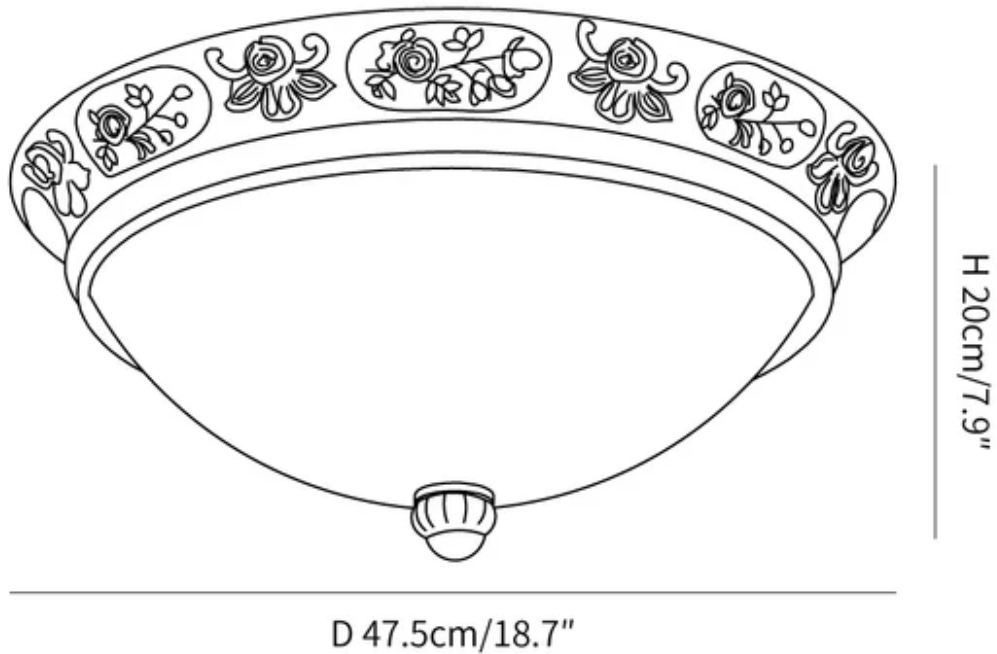

SPECIFICATION SHEET

SPECIFICATION DETAILS

*For custom options, consult factory for details

Fixture Dimensions	Ø 14.8" x H 7.9"
Light source	E26 or E27 (bulb not included)
Wattage	MAX 40W incandescent bulb or LED equivalent.
Voltage	AC 110-240V
Mounting	Hardwired.
Dimming	Please purchase dimmable light bulbs separately.
Control method	Compatible with common wall switches (not included)
Finishes	Copper.
Shade Details	White.
Material	Resin, Glass.

SPECIFICATION SHEET

SPECIFICATION DETAILS

*For custom options, consult factory for details

Fixture Dimensions	
Light source	E26 or E27 (bulb not included)
Wattage	MAX 40W incandescent bulb or LED equivalent.
Voltage	AC 110-240V
Mounting	Hardwired.
Dimming	Please purchase dimmable light bulbs separately.
Control method	Compatible with common wall switches (not included)
Finishes	Copper.
Shade Details	White.
Material	Resin, Glass.