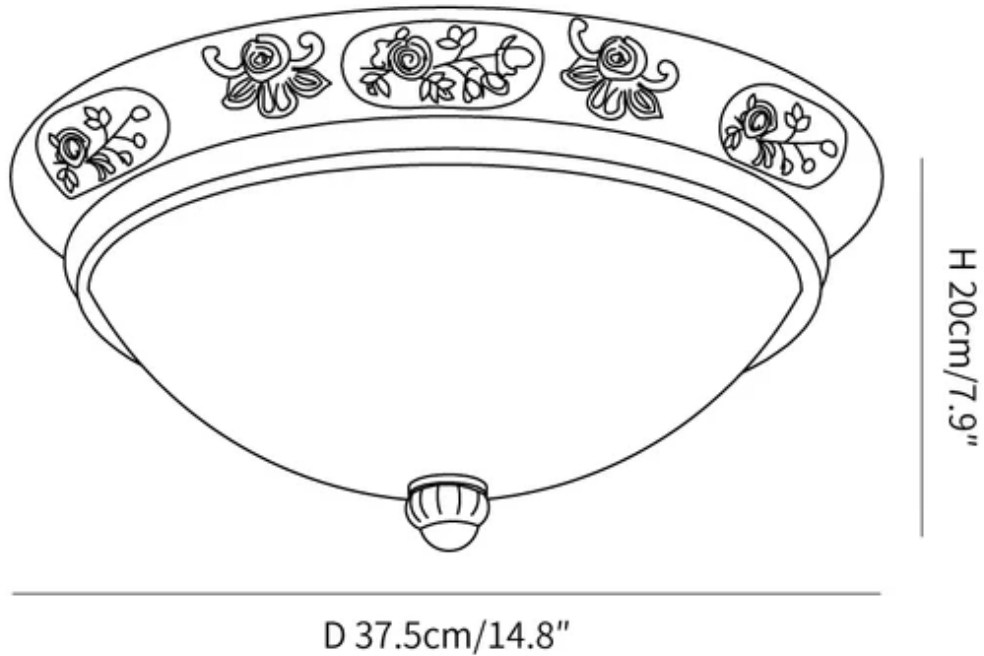

SPECIFICATION SHEET

SPECIFICATION DETAILS

*For custom options, consult factory for details

Fixture Dimensions	Ø 14.8" x H 7.9"
Light source	E26 or E27 (bulb not included)
Wattage	MAX 40W incandescent bulb or LED equivalent.
Voltage	AC 110-240V
Mounting	Hardwired.
Dimming	Please purchase dimmable light bulbs separately.
Control method	Compatible with common wall switches (not included)
Finishes	Copper.
Shade Details	White.
Material	Resin, Glass.

SPECIFICATION SHEET

SPECIFICATION DETAILS

*For custom options, consult factory for details

Fixture Dimensions	
Light source	E26 or E27 (bulb not included)
Wattage	MAX 40W incandescent bulb or LED equivalent.
Voltage	AC 110-240V
Mounting	Hardwired.
Dimming	Please purchase dimmable light bulbs separately.
Control method	Compatible with common wall switches (not included)
Finishes	Copper.
Shade Details	White.
Material	Resin, Glass.