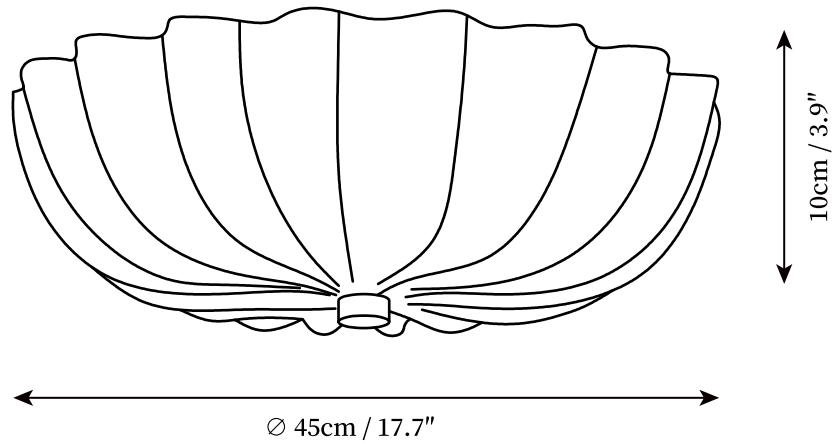

## SPECIFICATION DETAILS

\*For custom options, consult factory for details

<b>Fixture Dimensions</b>	D 17.7" x H 3.9"
<b>Light source</b>	Integrated LED
<b>Wattage</b>	~15W
<b>Voltage</b>	AC 110-240V
<b>Mounting</b>	Hardwired.
<b>Color Temperature</b>	Warm Light (3000K), Neutral Light (4000K), Cool Light (6000K)
<b>Control method</b>	Compatible with common wall switches (not included)
<b>Finishes</b>	White
<b>Shade Details</b>	White
<b>Material</b>	Iron, Metal, Glass.