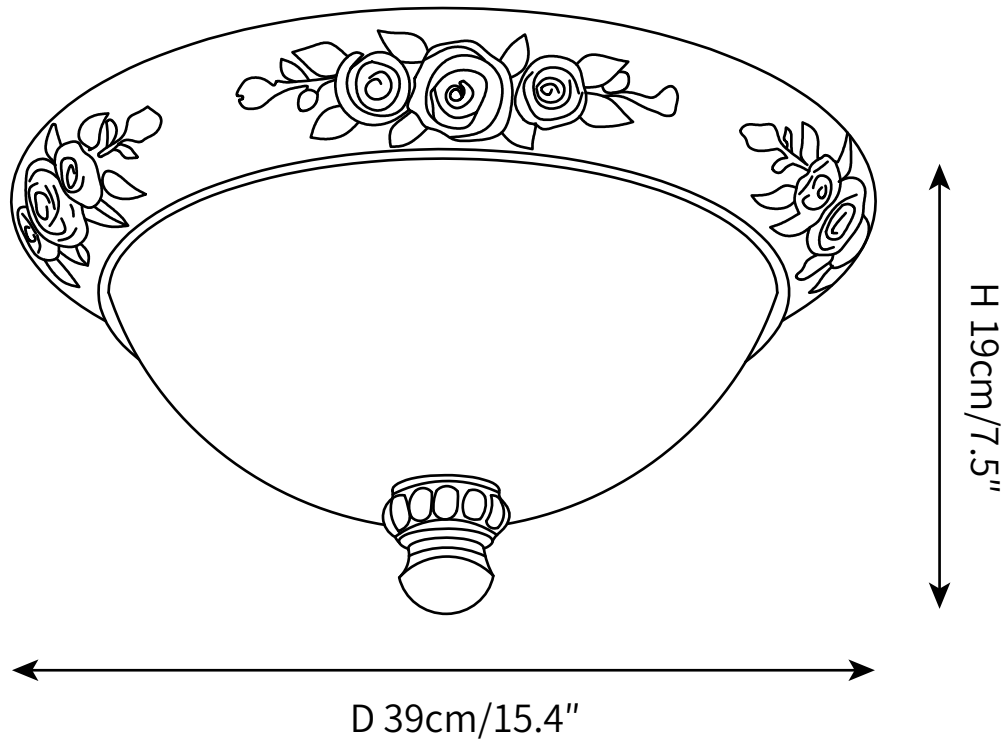

## SPECIFICATION DETAILS

\*For custom options, consult factory for details

<b>Fixture Dimensions</b>	Ø13.8" x H 6.3"
<b>Light source</b>	Integrated LED
<b>Wattage</b>	~5 W
<b>Voltage</b>	AC 110-240V
<b>Color Temperature</b>	3000K
<b>CRI(Ra)</b>	80CRI
<b>Mounting</b>	Ceiling
<b>Driver Required</b>	Yes
<b>Optional Color Temps</b>	Warm Light (3000K), Neutral Light (4500K), Cool Light (6000K)
<b>LED Rated Life</b>	30000 hours
<b>Dimming</b>	Dimming is not supported
<b>Finishes</b>	Blue.
<b>Shade Details</b>	White.
<b>Material</b>	Resin, Glass.
<b>Wire Length</b>	No
<b>Wire Type</b>	No

## SPECIFICATION DETAILS

\*For custom options, consult factory for details

<b>Fixture Dimensions</b>	Ø 15.4" x H 7.5"
<b>Light source</b>	Integrated LED
<b>Wattage</b>	~5 W
<b>Voltage</b>	AC 110-240V
<b>Color Temperature</b>	3000K
<b>CRI(Ra)</b>	80CRI
<b>Mounting</b>	Ceiling
<b>Driver Required</b>	Yes
<b>Optional Color Temps</b>	Warm Light (3000K), Neutral Light (4500K), Cool Light (6000K)
<b>LED Rated Life</b>	30000 hours
<b>Dimming</b>	Dimming is not supported
<b>Finishes</b>	Blue.
<b>Shade Details</b>	White.
<b>Material</b>	Resin, Glass.
<b>Wire Length</b>	No
<b>Wire Type</b>	No

## SPECIFICATION DETAILS

\*For custom options, consult factory for details

<b>Fixture Dimensions</b>	Ø19.3" x H 7.9"
<b>Light source</b>	Integrated LED
<b>Wattage</b>	~5 W
<b>Voltage</b>	AC 110-240V
<b>Color Temperature</b>	3000K
<b>CRI(Ra)</b>	80CRI
<b>Mounting</b>	Ceiling
<b>Driver Required</b>	Yes
<b>Optional Color Temps</b>	Warm Light (3000K), Neutral Light (4500K), Cool Light (6000K)
<b>LED Rated Life</b>	30000 hours
<b>Dimming</b>	Dimming is not supported
<b>Finishes</b>	Blue.
<b>Shade Details</b>	White.
<b>Material</b>	Resin, Glass.
<b>Wire Length</b>	No
<b>Wire Type</b>	No