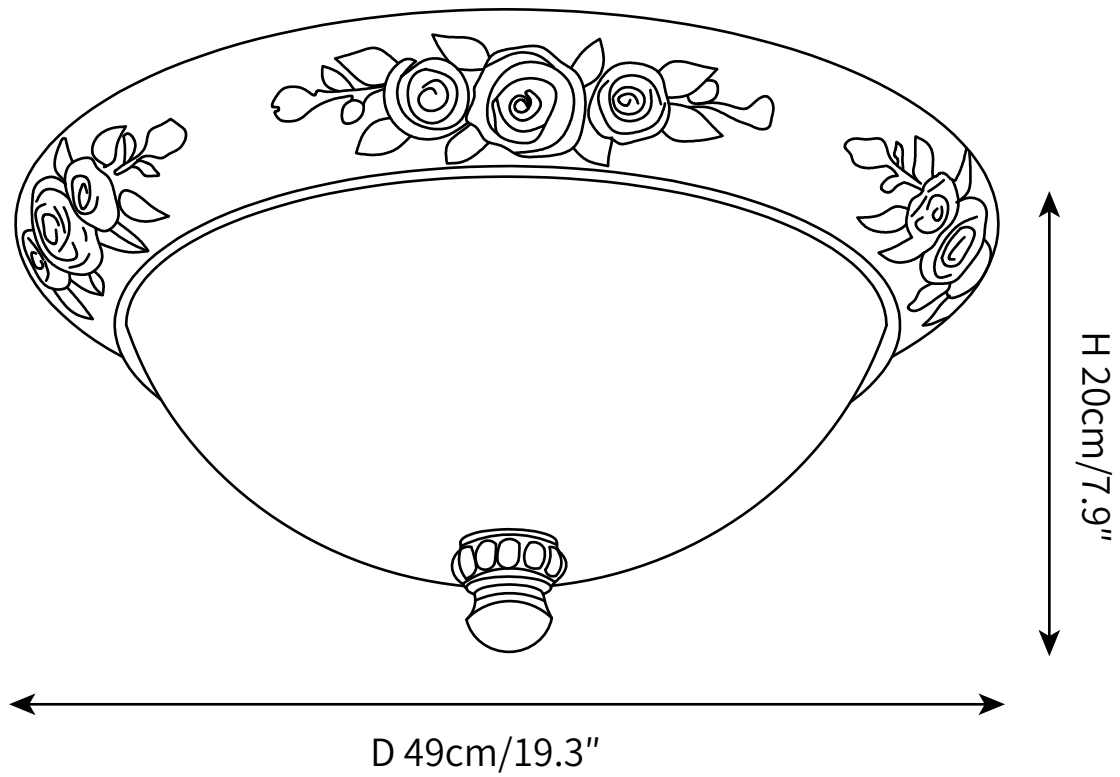

## SPECIFICATION DETAILS

\*For custom options, consult factory for details

<b>Fixture Dimensions</b>	Ø13.8" x H 6.3"
<b>Light source</b>	Integrated LED
<b>Wattage</b>	~5 W
<b>Voltage</b>	AC 110-240V
<b>Color Temperature</b>	3000K
<b>CRI(Ra)</b>	80CRI
<b>Mounting</b>	Ceiling
<b>Driver Required</b>	Yes
<b>Optional Color Temps</b>	Warm Light (3000K), Neutral Light (4500K), Cool Light (6000K)
<b>LED Rated Life</b>	30000 hours
<b>Dimming</b>	Dimming is not supported
<b>Finishes</b>	Blue.
<b>Shade Details</b>	White.
<b>Material</b>	Resin, Glass.
<b>Wire Length</b>	No
<b>Wire Type</b>	No

## SPECIFICATION DETAILS

\*For custom options, consult factory for details

<b>Fixture Dimensions</b>	Ø 15.4" x H 7.5"
<b>Light source</b>	Integrated LED
<b>Wattage</b>	~5 W
<b>Voltage</b>	AC 110-240V
<b>Color Temperature</b>	3000K
<b>CRI(Ra)</b>	80CRI
<b>Mounting</b>	Ceiling
<b>Driver Required</b>	Yes
<b>Optional Color Temps</b>	Warm Light (3000K), Neutral Light (4500K), Cool Light (6000K)
<b>LED Rated Life</b>	30000 hours
<b>Dimming</b>	Dimming is not supported
<b>Finishes</b>	Blue.
<b>Shade Details</b>	White.
<b>Material</b>	Resin, Glass.
<b>Wire Length</b>	No
<b>Wire Type</b>	No

## SPECIFICATION DETAILS

\*For custom options, consult factory for details

<b>Fixture Dimensions</b>	Ø19.3" x H 7.9"
<b>Light source</b>	Integrated LED
<b>Wattage</b>	~5 W
<b>Voltage</b>	AC 110-240V
<b>Color Temperature</b>	3000K
<b>CRI(Ra)</b>	80CRI
<b>Mounting</b>	Ceiling
<b>Driver Required</b>	Yes
<b>Optional Color Temps</b>	Warm Light (3000K), Neutral Light (4500K), Cool Light (6000K)
<b>LED Rated Life</b>	30000 hours
<b>Dimming</b>	Dimming is not supported
<b>Finishes</b>	Blue.
<b>Shade Details</b>	White.
<b>Material</b>	Resin, Glass.
<b>Wire Length</b>	No
<b>Wire Type</b>	No