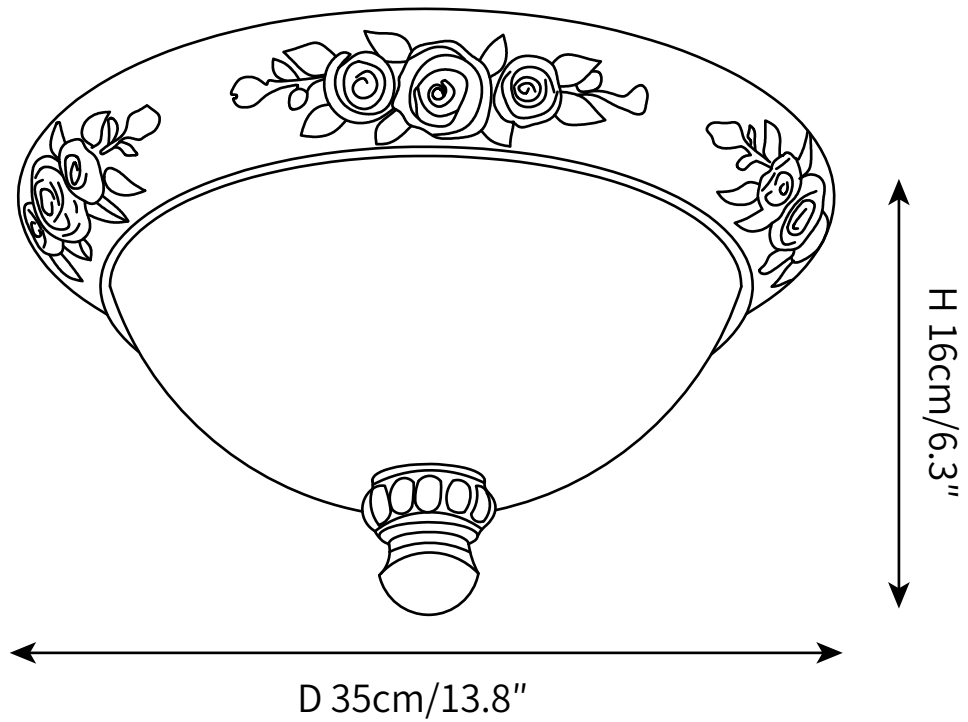

## SPECIFICATION DETAILS

\*For custom options, consult factory for details

<b>Fixture Dimensions</b>	Ø13.8" x H 6.3"
<b>Light source</b>	Integrated LED
<b>Wattage</b>	~5 W
<b>Voltage</b>	AC 110-240V
<b>Color Temperature</b>	3000K
<b>CRI(Ra)</b>	80CRI
<b>Mounting</b>	Ceiling
<b>Driver Required</b>	Yes
<b>Optional Color Temps</b>	Warm Light (3000K), Neutral Light (4500K), Cool Light (6000K)
<b>LED Rated Life</b>	30000 hours
<b>Dimming</b>	Dimming is not supported
<b>Finishes</b>	Blue.
<b>Shade Details</b>	White.
<b>Material</b>	Resin, Glass.
<b>Wire Length</b>	No
<b>Wire Type</b>	No

## SPECIFICATION DETAILS

\*For custom options, consult factory for details

<b>Fixture Dimensions</b>	Ø 15.4" x H 7.5"
<b>Light source</b>	Integrated LED
<b>Wattage</b>	~5 W
<b>Voltage</b>	AC 110-240V
<b>Color Temperature</b>	3000K
<b>CRI(Ra)</b>	80CRI
<b>Mounting</b>	Ceiling
<b>Driver Required</b>	Yes
<b>Optional Color Temps</b>	Warm Light (3000K), Neutral Light (4500K), Cool Light (6000K)
<b>LED Rated Life</b>	30000 hours
<b>Dimming</b>	Dimming is not supported
<b>Finishes</b>	Blue.
<b>Shade Details</b>	White.
<b>Material</b>	Resin, Glass.
<b>Wire Length</b>	No
<b>Wire Type</b>	No

## SPECIFICATION DETAILS

\*For custom options, consult factory for details

<b>Fixture Dimensions</b>	Ø19.3" x H 7.9"
<b>Light source</b>	Integrated LED
<b>Wattage</b>	~5 W
<b>Voltage</b>	AC 110-240V
<b>Color Temperature</b>	3000K
<b>CRI(Ra)</b>	80CRI
<b>Mounting</b>	Ceiling
<b>Driver Required</b>	Yes
<b>Optional Color Temps</b>	Warm Light (3000K), Neutral Light (4500K), Cool Light (6000K)
<b>LED Rated Life</b>	30000 hours
<b>Dimming</b>	Dimming is not supported
<b>Finishes</b>	Blue.
<b>Shade Details</b>	White.
<b>Material</b>	Resin, Glass.
<b>Wire Length</b>	No
<b>Wire Type</b>	No