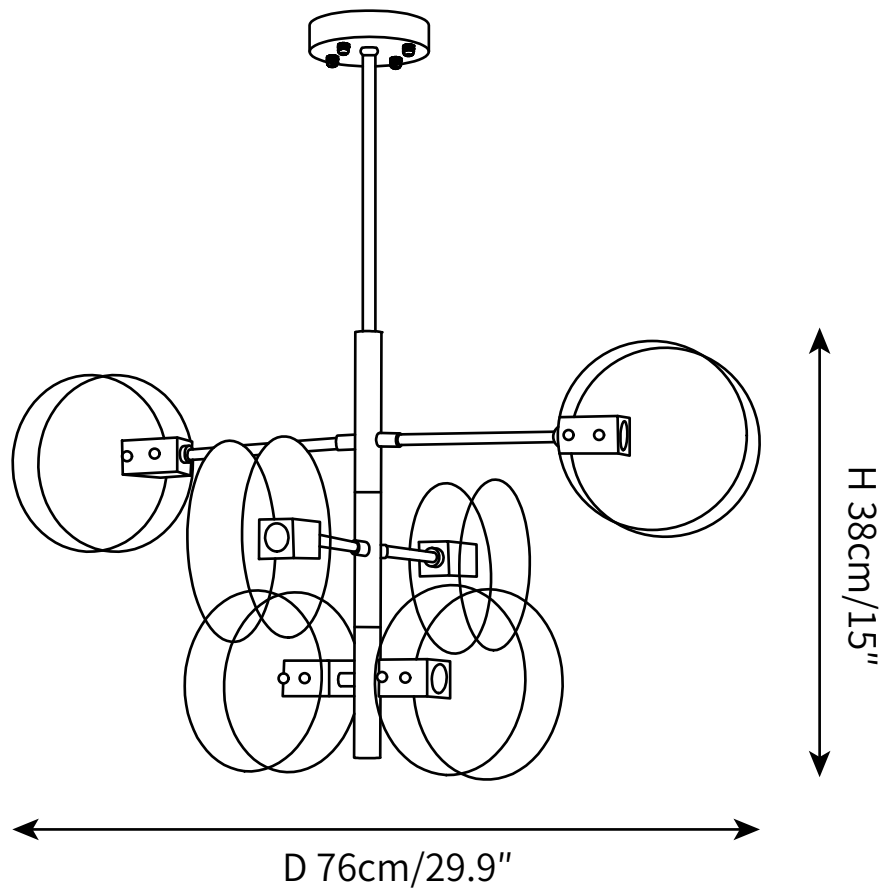

SPECIFICATION SHEET

SPECIFICATION DETAILS

*For custom options, consult factory for details

Fixture Dimensions	Ø29.9" x H 15"
Light source	E14
Wattage	15 W
Voltage	AC 110-240V
Color Temperature	Based on the purchase of light bulbs
CRI(Ra)	80CRI
Mounting	Ceiling
Driver Required	NO
Optional Color Temps	Buy bulbs as needed
LED Rated Life	Based on bulb life (we do not supply bulbs)
Dimming	Dimming is not supported
Finishes	Brushed copper.
Shade Details	Smoke gray glass.
Material	Metal, Glass.
Rod Length	Rod lengths range between 50cm - 100cm
Rod Type	gold / Rod