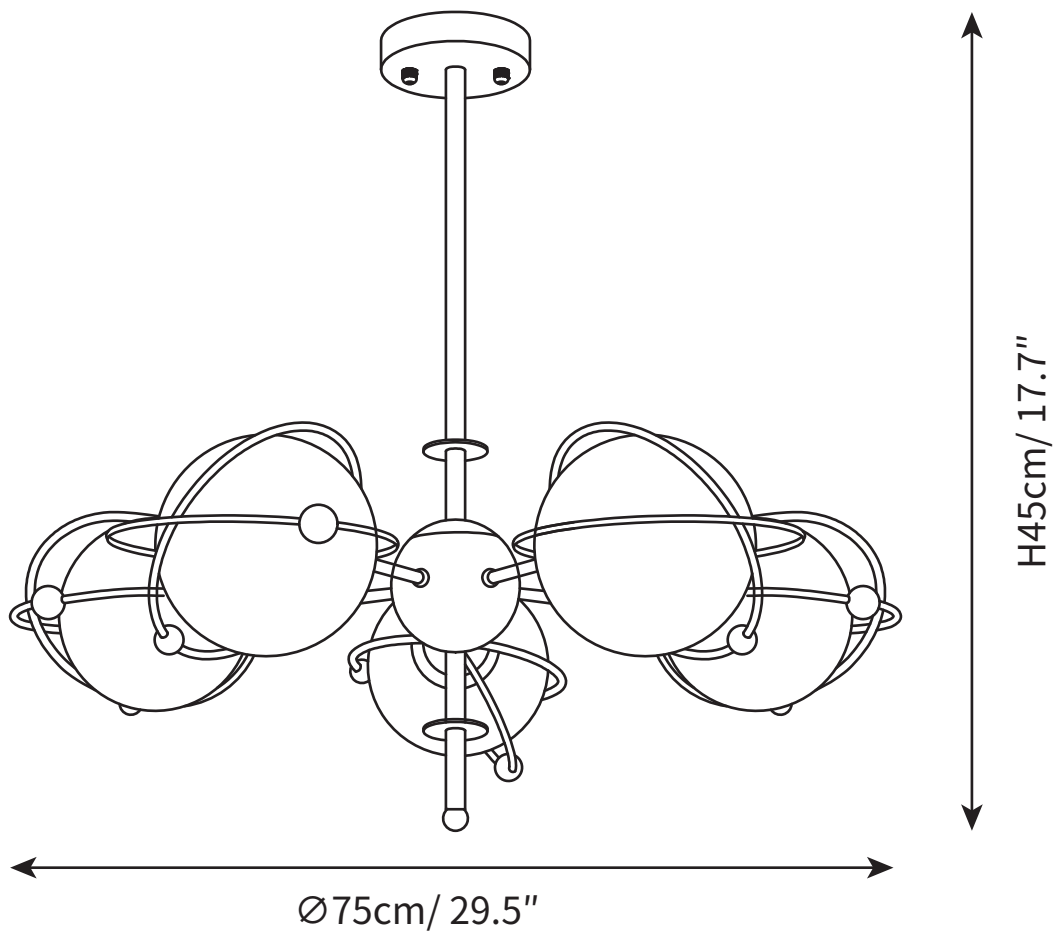

## SPECIFICATION DETAILS

\*For custom options, consult factory for details

<b>Fixture Dimensions</b>	$\text{Ø} 25.5'' \times \text{H} 17.7''$
<b>Light source</b>	G9
<b>Wattage</b>	~5W
<b>Voltage</b>	AC 110-240V
<b>Color Temperature</b>	Based on the purchase of light bulbs
<b>CRI(Ra)</b>	80CRI
<b>Mounting</b>	Ceiling
<b>Driver Required</b>	NO
<b>Optional Color Temps</b>	Buy bulbs as needed
<b>LED Rated Life</b>	Based on bulb life (we do not supply bulbs)
<b>Dimming</b>	Dimming is not supported
<b>Finishes</b>	Chrome
<b>Shade Finish</b>	White
<b>Material</b>	Metal, Glass.
<b>Rod Length</b>	19.7''
<b>Rod Type</b>	Silver/ Rod

## SPECIFICATION DETAILS

\*For custom options, consult factory for details

<b>Fixture Dimensions</b>	$\text{Ø} 29.5'' \times \text{H} 17.7''$
<b>Light source</b>	G9
<b>Wattage</b>	~5W
<b>Voltage</b>	AC 110-240V
<b>Color Temperature</b>	Based on the purchase of light bulbs
<b>CRI(Ra)</b>	80CRI
<b>Mounting</b>	Ceiling
<b>Driver Required</b>	NO
<b>Optional Color Temps</b>	Buy bulbs as needed
<b>LED Rated Life</b>	Based on bulb life (we do not supply bulbs)
<b>Dimming</b>	Dimming is not supported
<b>Finishes</b>	Chrome
<b>Shade Finish</b>	White
<b>Material</b>	Metal, Glass.
<b>Rod Length</b>	19.7''
<b>Rod Type</b>	Silver/ Rod