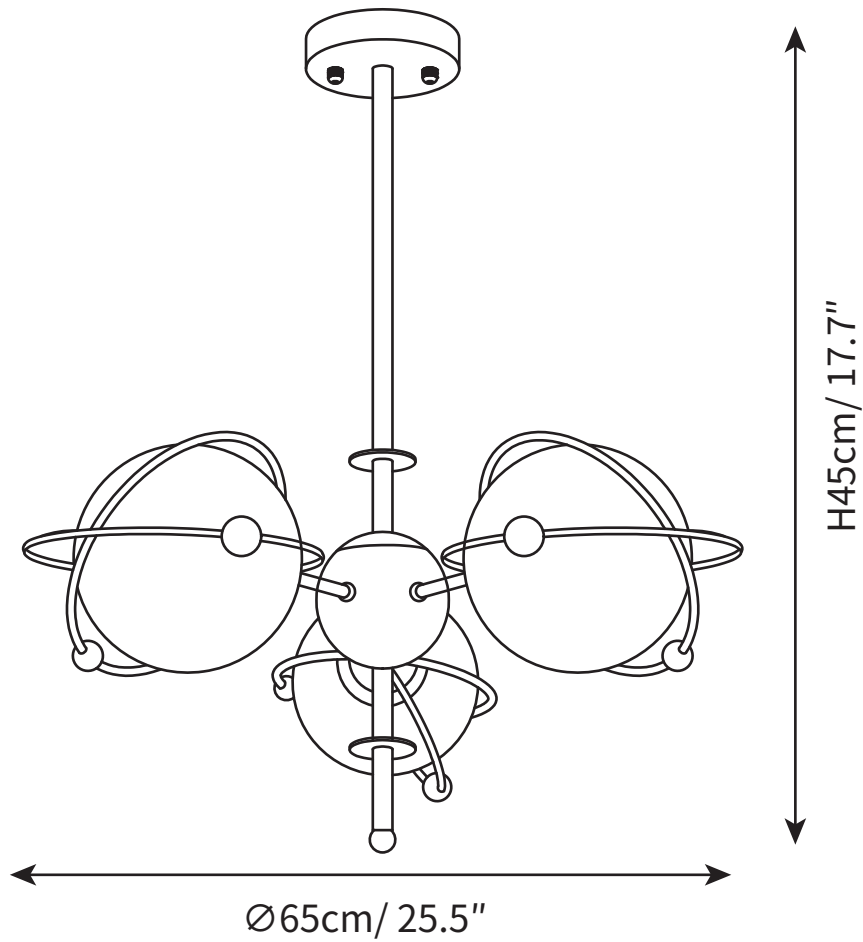

# SPECIFICATION SHEET

---

## SPECIFICATION DETAILS

\*For custom options, consult factory for details

<b>Fixture Dimensions</b>	$\text{Ø} 25.5'' \times \text{H} 17.7''$
<b>Light source</b>	G9
<b>Wattage</b>	~5W
<b>Voltage</b>	AC 110-240V
<b>Color Temperature</b>	Based on the purchase of light bulbs
<b>CRI(Ra)</b>	80CRI
<b>Mounting</b>	Ceiling
<b>Driver Required</b>	NO
<b>Optional Color Temps</b>	Buy bulbs as needed
<b>LED Rated Life</b>	Based on bulb life (we do not supply bulbs)
<b>Dimming</b>	Dimming is not supported
<b>Finishes</b>	Chrome
<b>Shade Finish</b>	White
<b>Material</b>	Metal, Glass.
<b>Rod Length</b>	19.7''
<b>Rod Type</b>	Silver/ Rod

## SPECIFICATION DETAILS

\*For custom options, consult factory for details

<b>Fixture Dimensions</b>	$\text{Ø} 29.5'' \times \text{H} 17.7''$
<b>Light source</b>	G9
<b>Wattage</b>	~5W
<b>Voltage</b>	AC 110-240V
<b>Color Temperature</b>	Based on the purchase of light bulbs
<b>CRI(Ra)</b>	80CRI
<b>Mounting</b>	Ceiling
<b>Driver Required</b>	NO
<b>Optional Color Temps</b>	Buy bulbs as needed
<b>LED Rated Life</b>	Based on bulb life (we do not supply bulbs)
<b>Dimming</b>	Dimming is not supported
<b>Finishes</b>	Chrome
<b>Shade Finish</b>	White
<b>Material</b>	Metal, Glass.
<b>Rod Length</b>	19.7''
<b>Rod Type</b>	Silver/ Rod