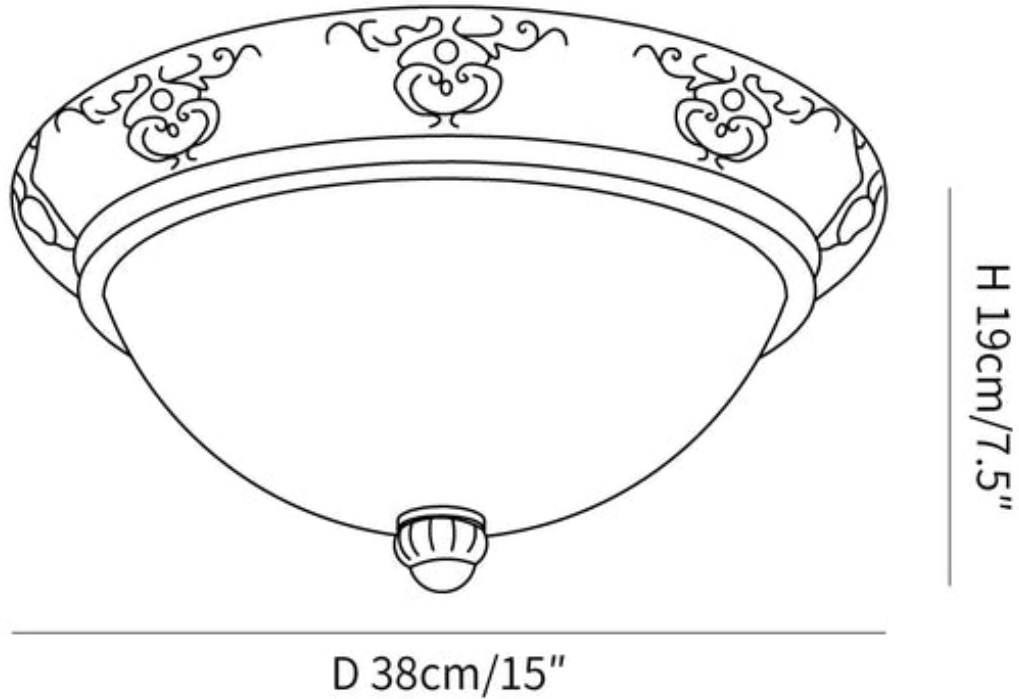

SPECIFICATION SHEET

SPECIFICATION DETAILS

*For custom options, consult factory for details

Fixture Dimensions	Ø 15" x H 7.5"
Light source	E26 or E27 (bulb not included)
Wattage	MAX 40W incandescent bulb or LED equivalent.
Voltage	AC 110-240V
Mounting	Hardwired.
Dimming	Please purchase dimmable light bulbs separately.
Control method	Compatible with common wall switches (not included)
Finishes	Beige.
Shade Details	White.
Material	Iron, Resin, Glass.

SPECIFICATION SHEET

SPECIFICATION DETAILS

*For custom options, consult factory for details

Fixture Dimensions	Ø 18.9" x H 9.1"
Light source	E26 or E27 (bulb not included)
Wattage	MAX 40W incandescent bulb or LED equivalent.
Voltage	AC 110-240V
Mounting	Hardwired.
Dimming	Please purchase dimmable light bulbs separately.
Control method	Compatible with common wall switches (not included)
Finishes	Beige.
Shade Details	White.
Material	Iron, Resin, Glass.