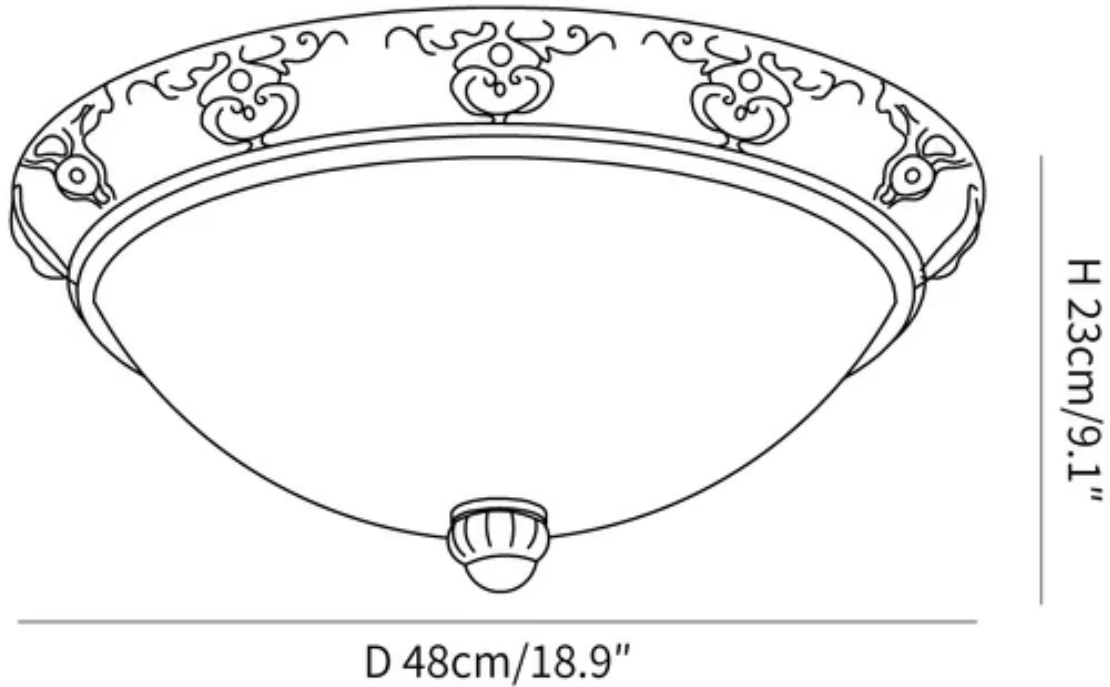

SPECIFICATION SHEET

SPECIFICATION DETAILS

*For custom options, consult factory for details

Fixture Dimensions	Ø 15" x H 7.5"
Light source	E26 or E27 (bulb not included)
Wattage	MAX 40W incandescent bulb or LED equivalent.
Voltage	AC 110-240V
Mounting	Hardwired.
Dimming	Please purchase dimmable light bulbs separately.
Control method	Compatible with common wall switches (not included)
Finishes	Beige.
Shade Details	White.
Material	Iron, Resin, Glass.

SPECIFICATION SHEET

SPECIFICATION DETAILS

*For custom options, consult factory for details

Fixture Dimensions	Ø 18.9" x H 9.1"
Light source	E26 or E27 (bulb not included)
Wattage	MAX 40W incandescent bulb or LED equivalent.
Voltage	AC 110-240V
Mounting	Hardwired.
Dimming	Please purchase dimmable light bulbs separately.
Control method	Compatible with common wall switches (not included)
Finishes	Beige.
Shade Details	White.
Material	Iron, Resin, Glass.