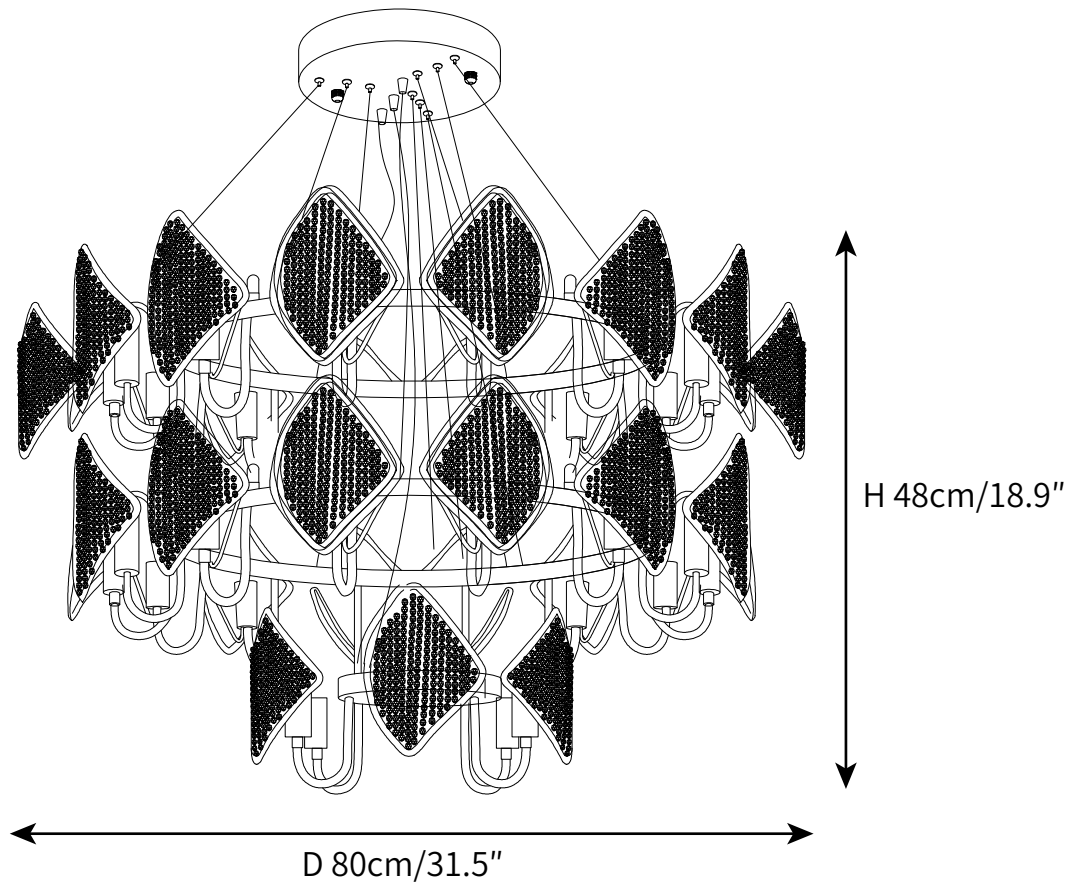

SPECIFICATION SHEET

SPECIFICATION DETAILS

*For custom options, consult factory for details

Fixture Dimensions	Ø15.7" x H 7.9"
Light source	G4
Wattage	5W
Voltage	AC 110-240V
Color Temperature	Based on the purchase of light bulbs
CRI(Ra)	80CRI
Mounting	Ceiling
Driver Required	NO
Optional Color Temps	Buy bulbs as needed
LED Rated Life	Based on bulb life (we do not supply bulbs)
Dimming	Dimming is not supported
Finishes	Gold.
Shade Details	Opaque.
Material	Iron, Crystal.
Rod Length	Rod lengths range between 50cm - 100cm
Rod Type	gold / Rod