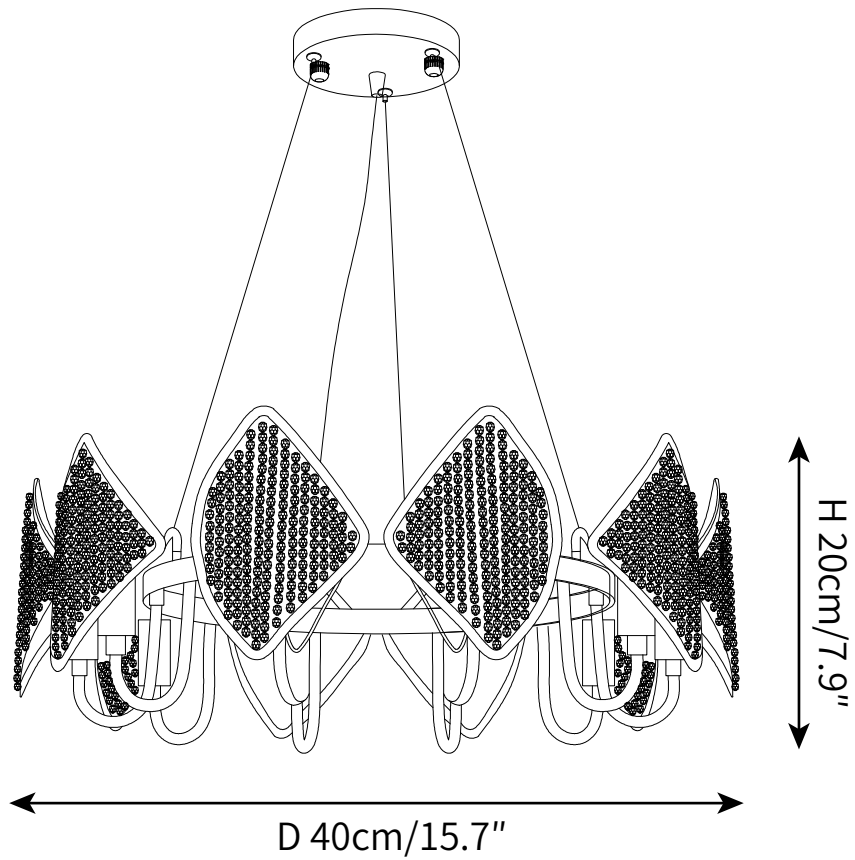

SPECIFICATION SHEET

SPECIFICATION DETAILS

*For custom options, consult factory for details

Fixture Dimensions	Ø15.7" x H 7.9"
Light source	G4
Wattage	5W
Voltage	AC 110-240V
Color Temperature	Based on the purchase of light bulbs
CRI(Ra)	80CRI
Mounting	Ceiling
Driver Required	NO
Optional Color Temps	Buy bulbs as needed
LED Rated Life	Based on bulb life (we do not supply bulbs)
Dimming	Dimming is not supported
Finishes	Gold.
Shade Details	Opaque.
Material	Iron, Crystal.
Rod Length	Rod lengths range between 50cm - 100cm
Rod Type	gold / Rod