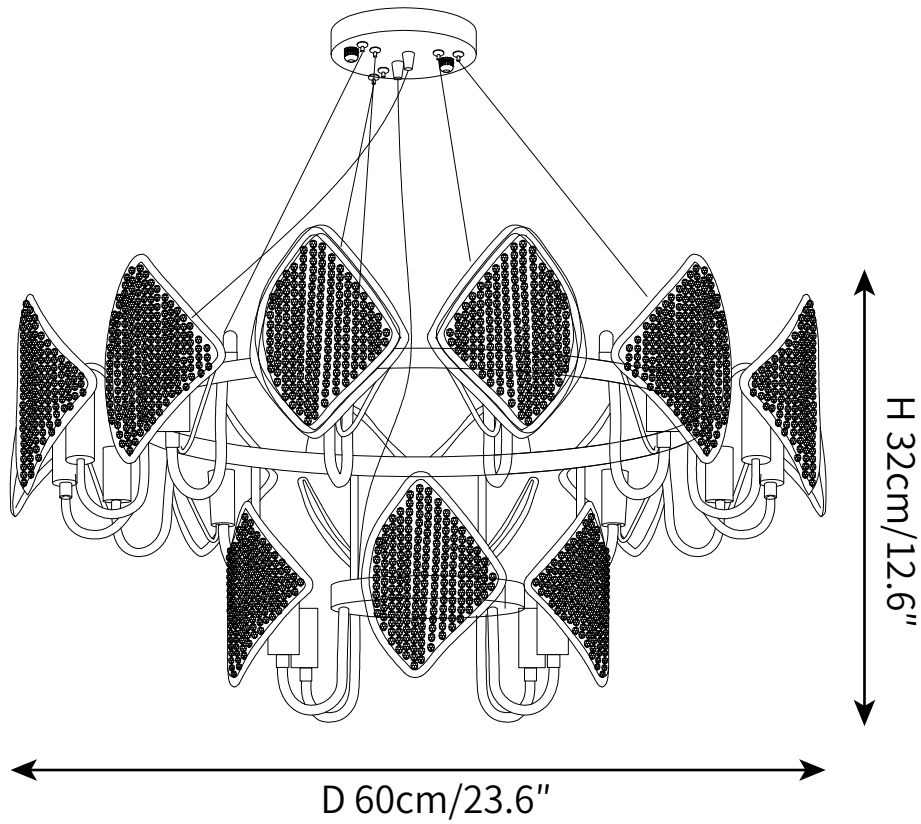

SPECIFICATION SHEET

SPECIFICATION DETAILS

*For custom options, consult factory for details

Fixture Dimensions	Ø15.7" x H 7.9"
Light source	G4
Wattage	5W
Voltage	AC 110-240V
Color Temperature	Based on the purchase of light bulbs
CRI(Ra)	80CRI
Mounting	Ceiling
Driver Required	NO
Optional Color Temps	Buy bulbs as needed
LED Rated Life	Based on bulb life (we do not supply bulbs)
Dimming	Dimming is not supported
Finishes	Gold.
Shade Details	Opaque.
Material	Iron, Crystal.
Rod Length	Rod lengths range between 50cm - 100cm
Rod Type	gold / Rod