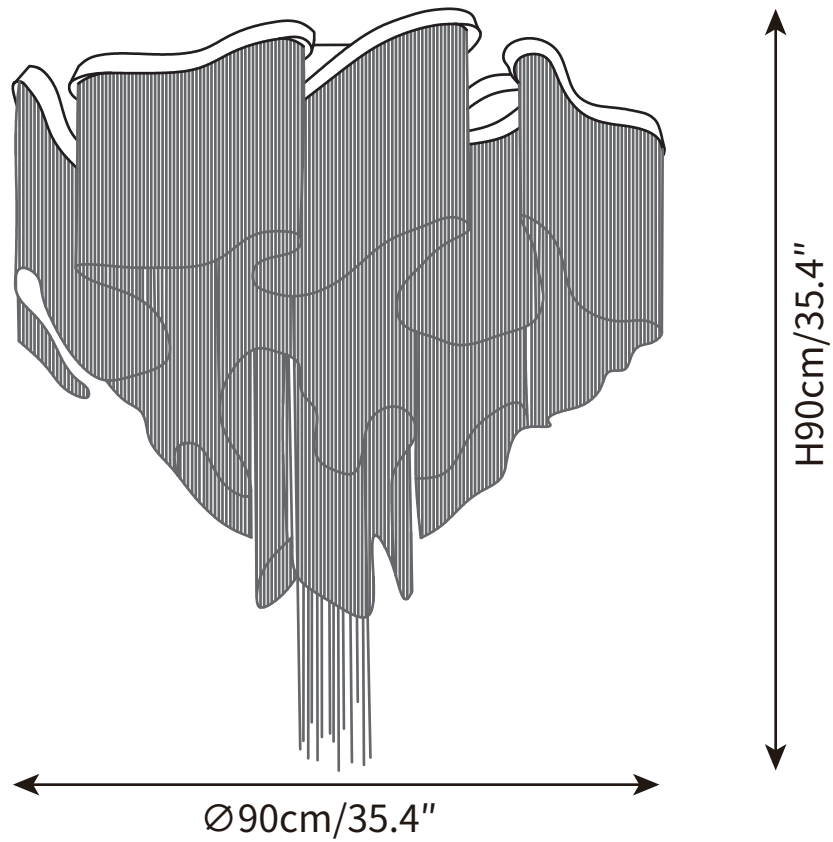

SPECIFICATION SHEET

SPECIFICATION DETAILS

*For custom options, consult factory for details

Fixture Dimensions	Ø 23.6" x H 27.5"
Light source	E14
Wattage	15W
Voltage	AC 110-240V
Color Temperature	Based on the purchase of light bulbs
CRI(Ra)	80CRI
Mounting	Ceiling
Driver Required	NO
Optional Color Temps	Buy bulbs as needed
LED Rated Life	Based on bulb life (we do not supply bulbs)
Dimming	Dimming is not supported
Finishes	Rose Gold
Shade Finish	Silver
Material	Metal, Aluminum Chain
Wire Length	NO
Wire Type	NO

SPECIFICATION SHEET

SPECIFICATION DETAILS

*For custom options, consult factory for details

Fixture Dimensions	Ø 31.4" x H 35.4"
Light source	E14
Wattage	15W
Voltage	AC 110-240V
Color Temperature	Based on the purchase of light bulbs
CRI(Ra)	80CRI
Mounting	Ceiling
Driver Required	NO
Optional Color Temps	Buy bulbs as needed
LED Rated Life	Based on bulb life (we do not supply bulbs)
Dimming	Dimming is not supported
Finishes	Rose Gold
Shade Finish	Silver
Material	Metal, Aluminum Chain
Wire Length	NO
Wire Type	NO

SPECIFICATION SHEET

SPECIFICATION DETAILS

*For custom options, consult factory for details

Fixture Dimensions	Ø 35.4" x H 35.4"
Light source	E14
Wattage	15W
Voltage	AC 110-240V
Color Temperature	Based on the purchase of light bulbs
CRI(Ra)	80CRI
Mounting	Ceiling
Driver Required	NO
Optional Color Temps	Buy bulbs as needed
LED Rated Life	Based on bulb life (we do not supply bulbs)
Dimming	Dimming is not supported
Finishes	Rose Gold
Shade Finish	Silver
Material	Metal, Aluminum Chain
Wire Length	NO
Wire Type	NO