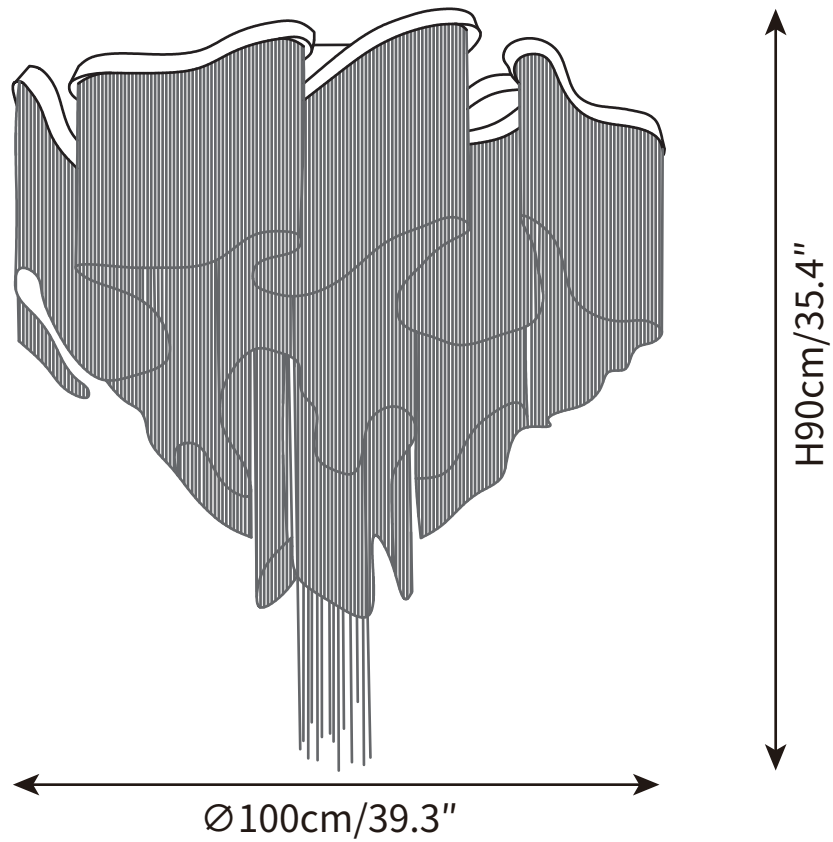

SPECIFICATION SHEET

SPECIFICATION DETAILS

*For custom options, consult factory for details

Fixture Dimensions	Ø 31.4" x H 35.4"
Light source	E14
Wattage	15W
Voltage	AC 110-240V
Color Temperature	Based on the purchase of light bulbs
CRI(Ra)	80CRI
Mounting	Ceiling
Driver Required	NO
Optional Color Temps	Buy bulbs as needed
LED Rated Life	Based on bulb life (we do not supply bulbs)
Dimming	Dimming is not supported
Finishes	Rose Gold
Shade Finish	Silver
Material	Metal, Aluminum Chain
Wire Length	NO
Wire Type	NO

SPECIFICATION SHEET

SPECIFICATION DETAILS

*For custom options, consult factory for details

Fixture Dimensions	Ø 35.4" x H 35.4"
Light source	E14
Wattage	15W
Voltage	AC 110-240V
Color Temperature	Based on the purchase of light bulbs
CRI(Ra)	80CRI
Mounting	Ceiling
Driver Required	NO
Optional Color Temps	Buy bulbs as needed
LED Rated Life	Based on bulb life (we do not supply bulbs)
Dimming	Dimming is not supported
Finishes	Rose Gold
Shade Finish	Silver
Material	Metal, Aluminum Chain
Wire Length	NO
Wire Type	NO

SPECIFICATION SHEET

SPECIFICATION DETAILS

*For custom options, consult factory for details

Fixture Dimensions	Ø 39.3" x H 35.4"
Light source	E14
Wattage	15W
Voltage	AC 110-240V
Color Temperature	Based on the purchase of light bulbs
CRI(Ra)	80CRI
Mounting	Ceiling
Driver Required	NO
Optional Color Temps	Buy bulbs as needed
LED Rated Life	Based on bulb life (we do not supply bulbs)
Dimming	Dimming is not supported
Finishes	Rose Gold
Shade Finish	Silver
Material	Metal, Aluminum Chain
Wire Length	NO
Wire Type	NO