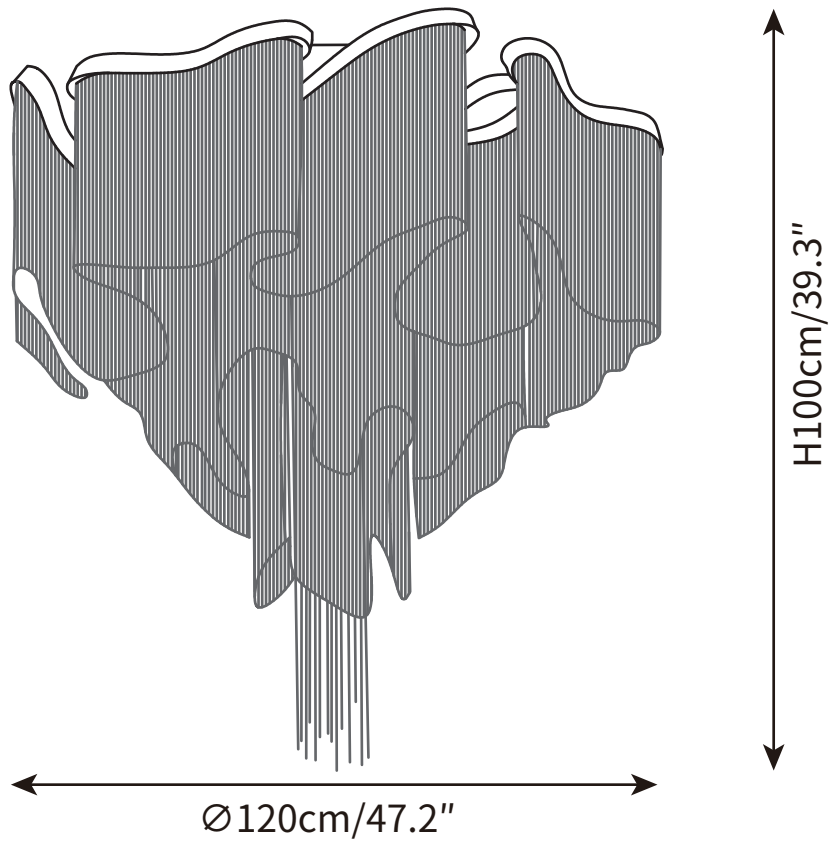

SPECIFICATION SHEET

SPECIFICATION DETAILS

*For custom options, consult factory for details

Fixture Dimensions	$\text{Ø} 47.2'' \times \text{H} 39.3''$
Light source	E14
Wattage	15W
Voltage	AC 110-240V
Color Temperature	Based on the purchase of light bulbs
CRI(Ra)	80CRI
Mounting	Ceiling
Driver Required	NO
Optional Color Temps	Buy bulbs as needed
LED Rated Life	Based on bulb life (we do not supply bulbs)
Dimming	Dimming is not supported
Finishes	Rose Gold
Shade Finish	Silver
Material	Metal, Aluminum Chain
Wire Length	NO
Wire Type	NO