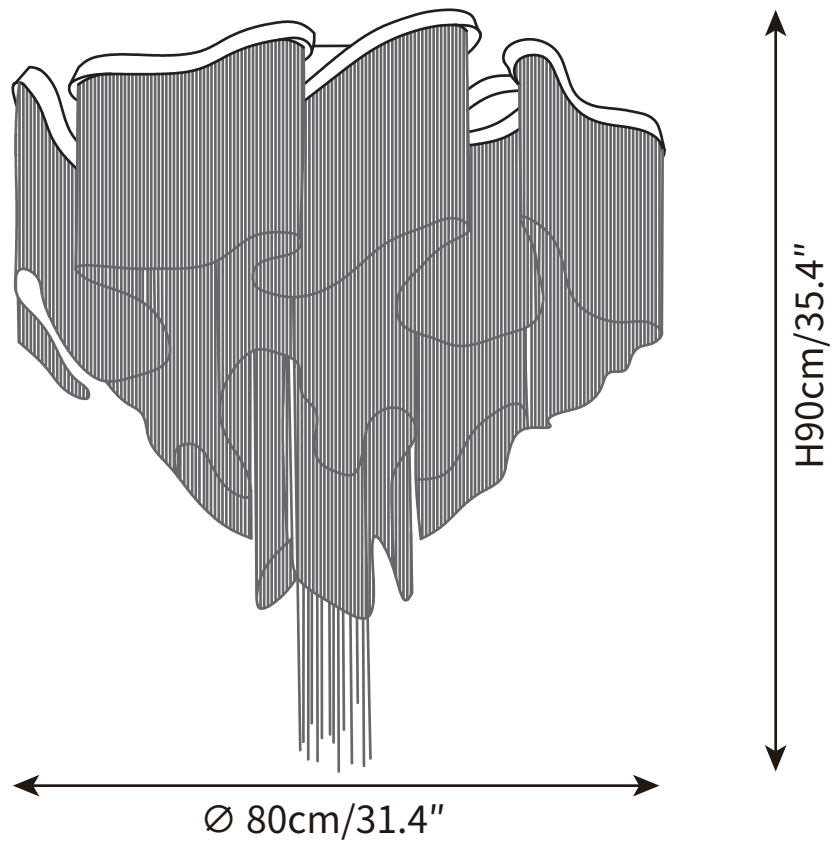

SPECIFICATION SHEET

SPECIFICATION DETAILS

*For custom options, consult factory for details

Fixture Dimensions	Ø 23.6" x H 27.5"
Light source	E14
Wattage	15W
Voltage	AC 110-240V
Color Temperature	Based on the purchase of light bulbs
CRI(Ra)	80CRI
Mounting	Ceiling
Driver Required	NO
Optional Color Temps	Buy bulbs as needed
LED Rated Life	Based on bulb life (we do not supply bulbs)
Dimming	Dimming is not supported
Finishes	Rose Gold
Shade Finish	Silver
Material	Metal, Aluminum Chain
Wire Length	NO
Wire Type	NO

SPECIFICATION SHEET

SPECIFICATION DETAILS

*For custom options, consult factory for details

Fixture Dimensions	Ø 31.4" x H 35.4"
Light source	E14
Wattage	15W
Voltage	AC 110-240V
Color Temperature	Based on the purchase of light bulbs
CRI(Ra)	80CRI
Mounting	Ceiling
Driver Required	NO
Optional Color Temps	Buy bulbs as needed
LED Rated Life	Based on bulb life (we do not supply bulbs)
Dimming	Dimming is not supported
Finishes	Rose Gold
Shade Finish	Silver
Material	Metal, Aluminum Chain
Wire Length	NO
Wire Type	NO

SPECIFICATION SHEET

SPECIFICATION DETAILS

*For custom options, consult factory for details

Fixture Dimensions	Ø 35.4" x H 35.4"
Light source	E14
Wattage	15W
Voltage	AC 110-240V
Color Temperature	Based on the purchase of light bulbs
CRI(Ra)	80CRI
Mounting	Ceiling
Driver Required	NO
Optional Color Temps	Buy bulbs as needed
LED Rated Life	Based on bulb life (we do not supply bulbs)
Dimming	Dimming is not supported
Finishes	Rose Gold
Shade Finish	Silver
Material	Metal, Aluminum Chain
Wire Length	NO
Wire Type	NO