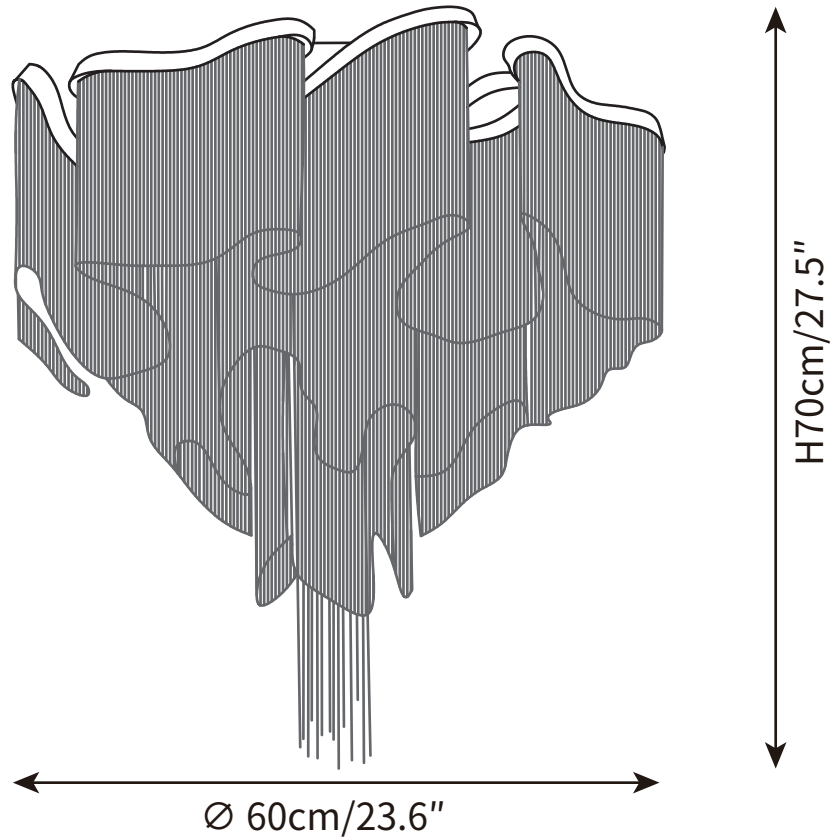

SPECIFICATION SHEET

SPECIFICATION DETAILS

*For custom options, consult factory for details

Fixture Dimensions	Ø 23.6" x H 27.5"
Light source	E14
Wattage	15W
Voltage	AC 110-240V
Color Temperature	Based on the purchase of light bulbs
CRI(Ra)	80CRI
Mounting	Ceiling
Driver Required	NO
Optional Color Temps	Buy bulbs as needed
LED Rated Life	Based on bulb life (we do not supply bulbs)
Dimming	Dimming is not supported
Finishes	Rose Gold
Shade Finish	Silver
Material	Metal, Aluminum Chain
Wire Length	NO
Wire Type	NO

SPECIFICATION SHEET

SPECIFICATION DETAILS

*For custom options, consult factory for details

Fixture Dimensions	Ø 31.4" x H 35.4"
Light source	E14
Wattage	15W
Voltage	AC 110-240V
Color Temperature	Based on the purchase of light bulbs
CRI(Ra)	80CRI
Mounting	Ceiling
Driver Required	NO
Optional Color Temps	Buy bulbs as needed
LED Rated Life	Based on bulb life (we do not supply bulbs)
Dimming	Dimming is not supported
Finishes	Rose Gold
Shade Finish	Silver
Material	Metal, Aluminum Chain
Wire Length	NO
Wire Type	NO

SPECIFICATION SHEET

SPECIFICATION DETAILS

*For custom options, consult factory for details

Fixture Dimensions	Ø 35.4" x H 35.4"
Light source	E14
Wattage	15W
Voltage	AC 110-240V
Color Temperature	Based on the purchase of light bulbs
CRI(Ra)	80CRI
Mounting	Ceiling
Driver Required	NO
Optional Color Temps	Buy bulbs as needed
LED Rated Life	Based on bulb life (we do not supply bulbs)
Dimming	Dimming is not supported
Finishes	Rose Gold
Shade Finish	Silver
Material	Metal, Aluminum Chain
Wire Length	NO
Wire Type	NO