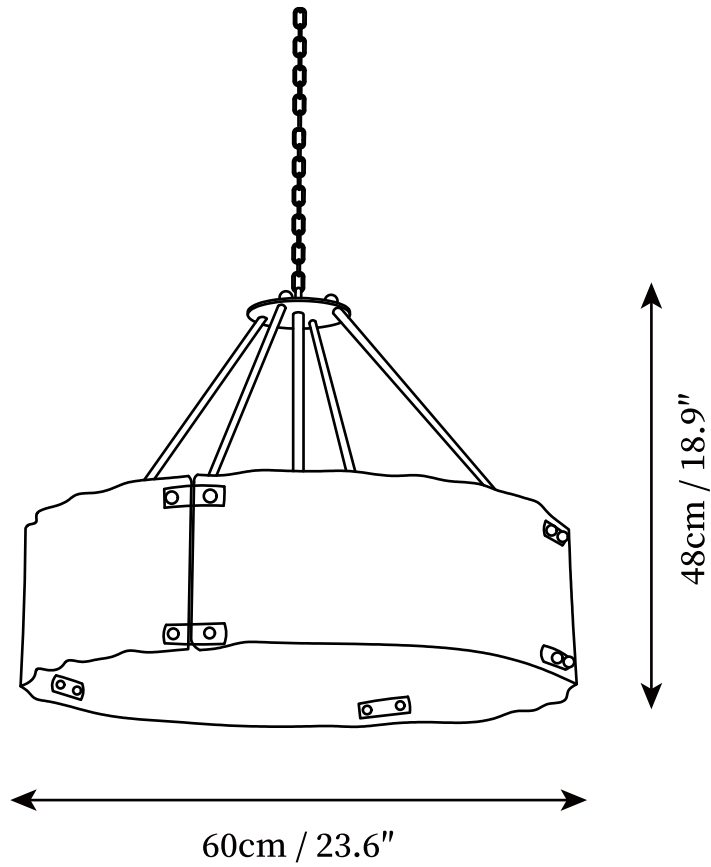

SPECIFICATION SHEET

SPECIFICATION DETAILS

*For custom options, consult factory for details

Fixture Dimensions	D 18.9" x H 16.9"
Light source	E14 (bulb not included)
Wattage	MAX 15W incandescent bulb or LED equivalent.
Voltage	AC 110-240V
Mounting	Hardwired.
Dimming	Compatible with dimmable bulbs (bulb not included)
Control method	Compatible with common wall switches (not included)
Finishes	Gold
Shade Details	Clear.
Material	Iron, Metal, Glass.
Hanging Length	Chain lengths range between 12", the length can be specified according to needs

SPECIFICATION SHEET

SPECIFICATION DETAILS

*For custom options, consult factory for details

Fixture Dimensions	D 23.6" x H 18.9"
Light source	E14 (bulb not included)
Wattage	MAX 15W incandescent bulb or LED equivalent.
Voltage	AC 110-240V
Mounting	Hardwired.
Dimming	Compatible with dimmable bulbs (bulb not included)
Control method	Compatible with common wall switches (not included)
Finishes	Gold
Shade Details	Clear.
Material	Iron, Metal, Glass.
Hanging Length	Chain lengths range between 12", the length can be specified according to needs
