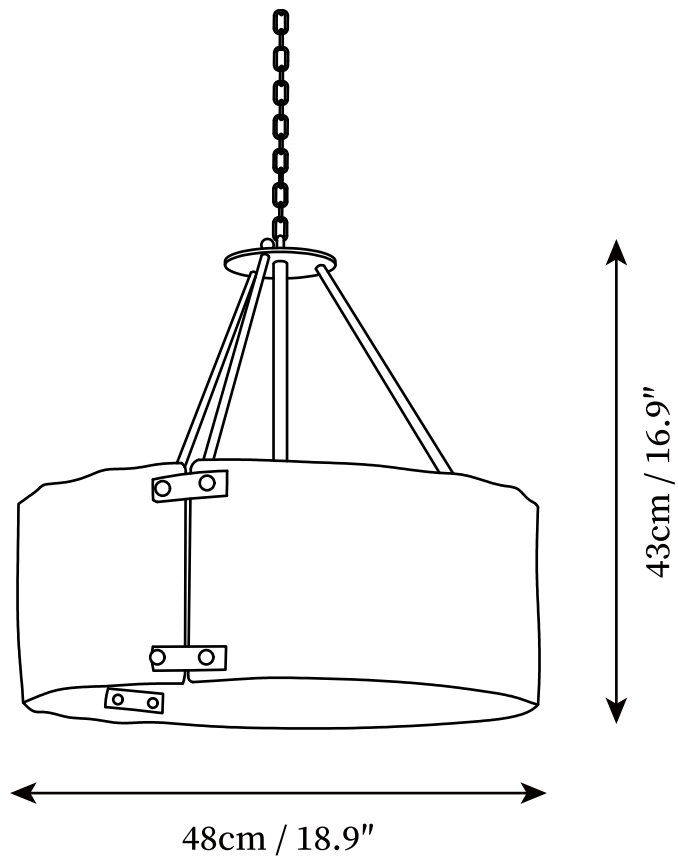

SPECIFICATION SHEET

SPECIFICATION DETAILS

*For custom options, consult factory for details

Fixture Dimensions	D 18.9" x H 16.9"
Light source	E14 (bulb not included)
Wattage	MAX 15W incandescent bulb or LED equivalent.
Voltage	AC 110-240V
Mounting	Hardwired.
Dimming	Compatible with dimmable bulbs (bulb not included)
Control method	Compatible with common wall switches (not included)
Finishes	Gold
Shade Details	Clear.
Material	Iron, Metal, Glass.
Hanging Length	Chain lengths range between 12", the length can be specified according to needs

SPECIFICATION SHEET

SPECIFICATION DETAILS

*For custom options, consult factory for details

Fixture Dimensions	D 23.6" x H 18.9"
Light source	E14 (bulb not included)
Wattage	MAX 15W incandescent bulb or LED equivalent.
Voltage	AC 110-240V
Mounting	Hardwired.
Dimming	Compatible with dimmable bulbs (bulb not included)
Control method	Compatible with common wall switches (not included)
Finishes	Gold
Shade Details	Clear.
Material	Iron, Metal, Glass.
Hanging Length	Chain lengths range between 12", the length can be specified according to needs
