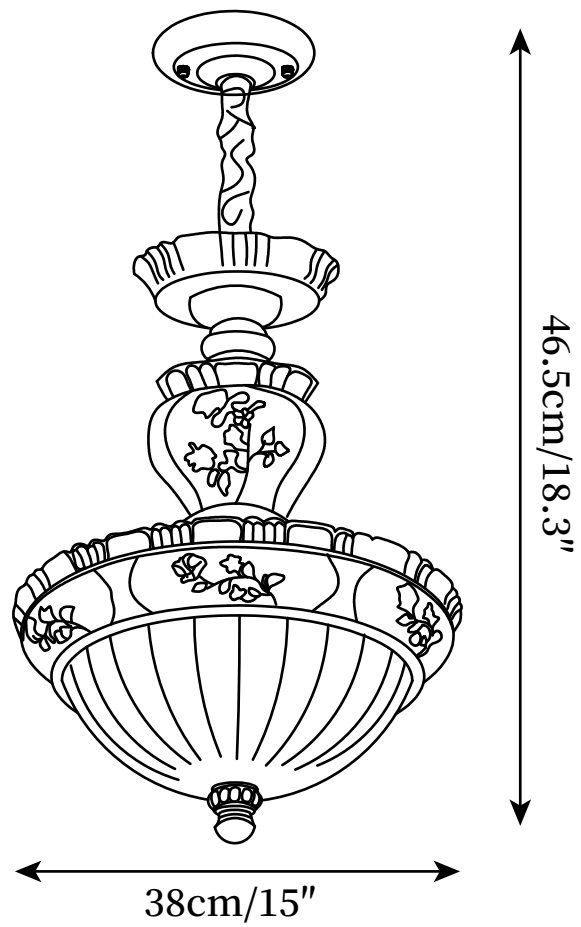

# SPECIFICATION SHEET

---

## SPECIFICATION DETAILS

\*For custom options, consult factory for details

<b>Fixture Dimensions</b>	D 15" x H 7.5", D 18.9" x H 7.9", 15" x H 18.3"
<b>Light source</b>	E26 or E27 (bulb not included)
<b>Wattage</b>	MAX 40W incandescent bulb or LED equivalent.
<b>Voltage</b>	AC 110-240V
<b>Mounting</b>	Hardwired.
<b>Dimming</b>	Please purchase dimmable light bulbs separately.
<b>Control method</b>	Compatible with common wall switches (not included)
<b>Finishes</b>	Blue.
<b>Shade Details</b>	White.
<b>Material</b>	Resin, Glass.

## SPECIFICATION DETAILS

\*For custom options, consult factory for details

<b>Fixture Dimensions</b>	D 15" x H 18.3"
<b>Light source</b>	E26 or E27 (bulb not included)
<b>Wattage</b>	MAX 40W incandescent bulb or LED equivalent.
<b>Voltage</b>	AC 110-240V
<b>Mounting</b>	Hardwired.
<b>Dimming</b>	Please purchase dimmable light bulbs separately.
<b>Control method</b>	Compatible with common wall switches (not included)
<b>Finishes</b>	Blue.
<b>Shade Details</b>	White.
<b>Material</b>	Resin, Glass.