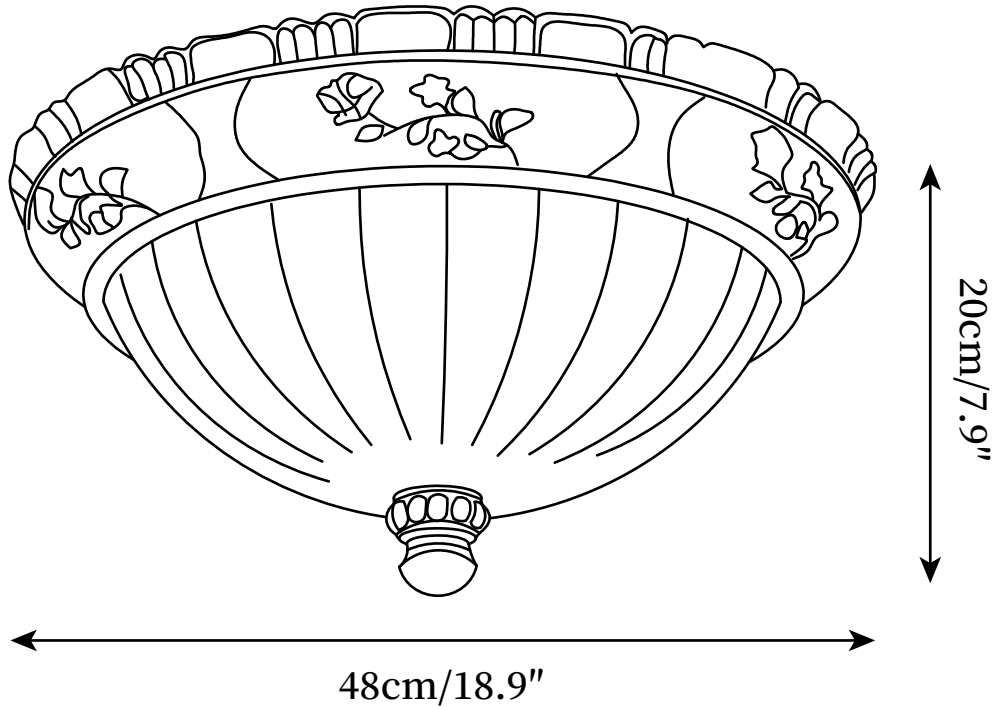

## SPECIFICATION DETAILS

\*For custom options, consult factory for details

<b>Fixture Dimensions</b>	D 15" x H 7.5", D 18.9" x H 7.9", 15" x H 18.3"
<b>Light source</b>	E26 or E27 (bulb not included)
<b>Wattage</b>	MAX 40W incandescent bulb or LED equivalent.
<b>Voltage</b>	AC 110-240V
<b>Mounting</b>	Hardwired.
<b>Dimming</b>	Please purchase dimmable light bulbs separately.
<b>Control method</b>	Compatible with common wall switches (not included)
<b>Finishes</b>	Blue.
<b>Shade Details</b>	White.
<b>Material</b>	Resin, Glass.

## SPECIFICATION DETAILS

\*For custom options, consult factory for details

<b>Fixture Dimensions</b>	D 15" x H 18.3"
<b>Light source</b>	E26 or E27 (bulb not included)
<b>Wattage</b>	MAX 40W incandescent bulb or LED equivalent.
<b>Voltage</b>	AC 110-240V
<b>Mounting</b>	Hardwired.
<b>Dimming</b>	Please purchase dimmable light bulbs separately.
<b>Control method</b>	Compatible with common wall switches (not included)
<b>Finishes</b>	Blue.
<b>Shade Details</b>	White.
<b>Material</b>	Resin, Glass.