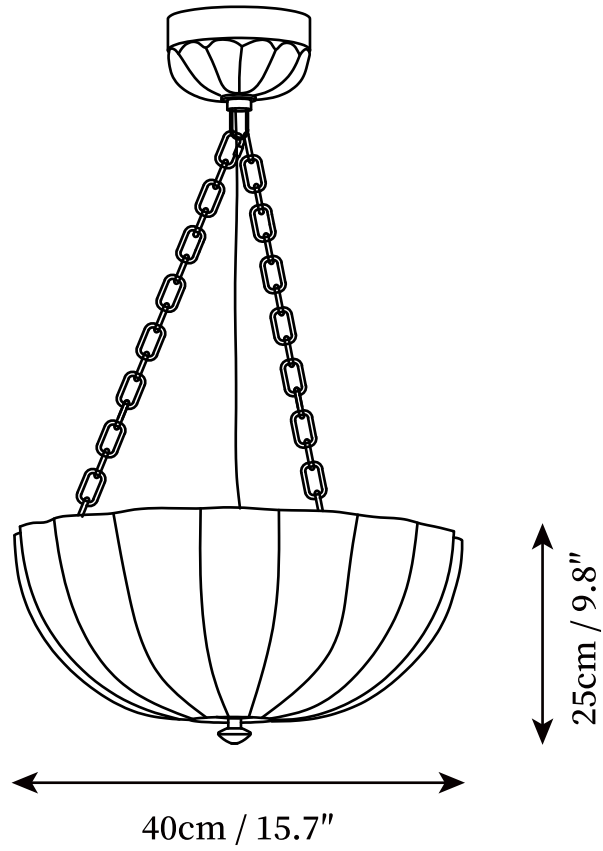

SPECIFICATION SHEET

SPECIFICATION DETAILS

*For custom options, consult factory for details

Fixture Dimensions	D 15.7" x H 9.8"
Light source	E14 (bulb not included)
Wattage	MAX 15W incandescent bulb or LED equivalent.
Voltage	AC 110-240V
Mounting	Hardwired.
Dimming	Compatible with dimmable bulbs (bulb not included)
Control method	Compatible with common wall switches (not included)
Finishes	Gold
Shade Details	White
Material	Iron, Metal, Glass.
Hanging Length	12" Adjustable hanging height chain, Can be extended upon request.