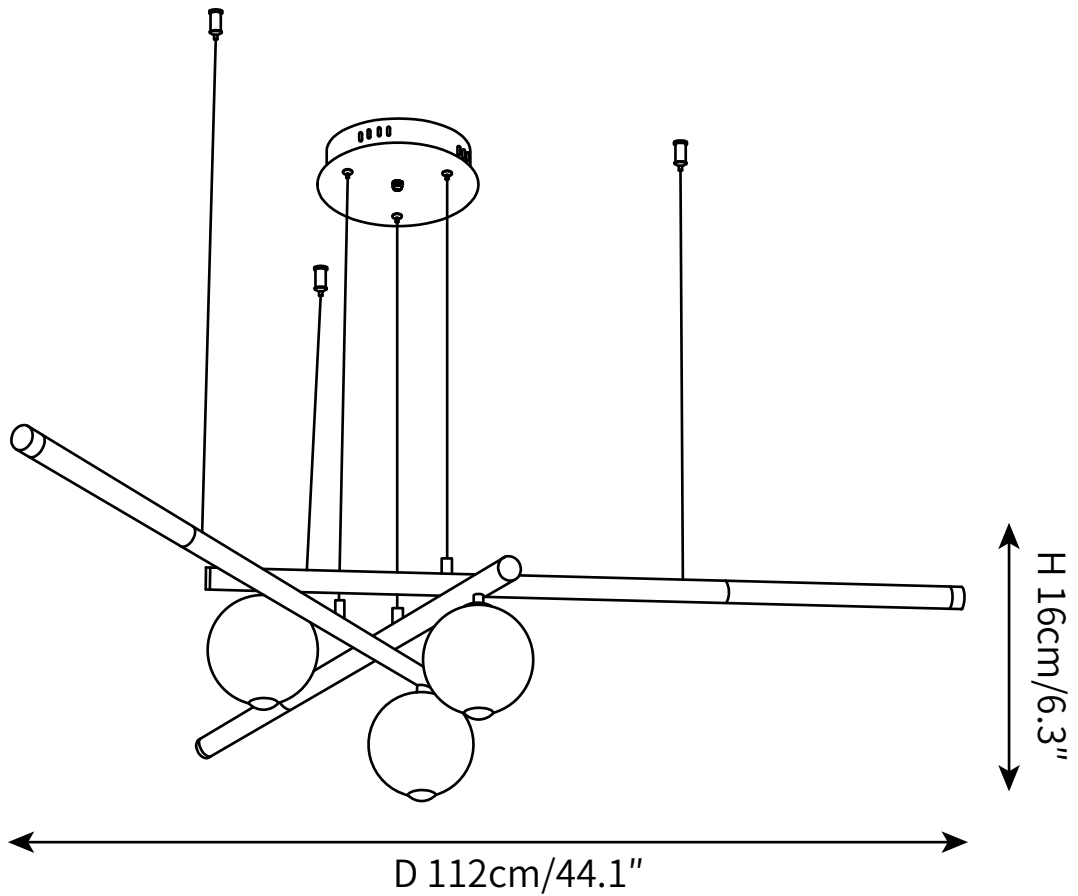

SPECIFICATION SHEET

SPECIFICATION DETAILS

*For custom options, consult factory for details

Fixture Dimensions	Ø 44.1" x H 6.3"
Light source	Integrated LED
Wattage	~5 W
Voltage	AC 110-240V
Color Temperature	3000K
CRI(Ra)	80CRI
Mounting	Ceiling
Driver Required	Yes
Optional Color Temps	Warm Light (3000K), Neutral Light (4500K), Cool Light (6000K)
LED Rated Life	30000 hours
Dimming	Dimming is not supported
Finishes	Black, Gold.
Shade Details	White.
Material	Aluminum, Acrylic.
Wire Length	59"
Wire Type	Black Coaxial Wire

SPECIFICATION SHEET

SPECIFICATION DETAILS

*For custom options, consult factory for details

Fixture Dimensions	Ø 46.5" x H 6.3"
Light source	Integrated LED
Wattage	~5 W
Voltage	AC 110-240V
Color Temperature	3000K
CRI(Ra)	80CRI
Mounting	Ceiling
Driver Required	Yes
Optional Color Temps	Warm Light (3000K), Neutral Light (4500K), Cool Light (6000K)
LED Rated Life	30000 hours
Dimming	Dimming is not supported
Finishes	Black, Gold.
Shade Details	White.
Material	Aluminum, Acrylic.
Wire Length	59"
Wire Type	Black Coaxial Wire