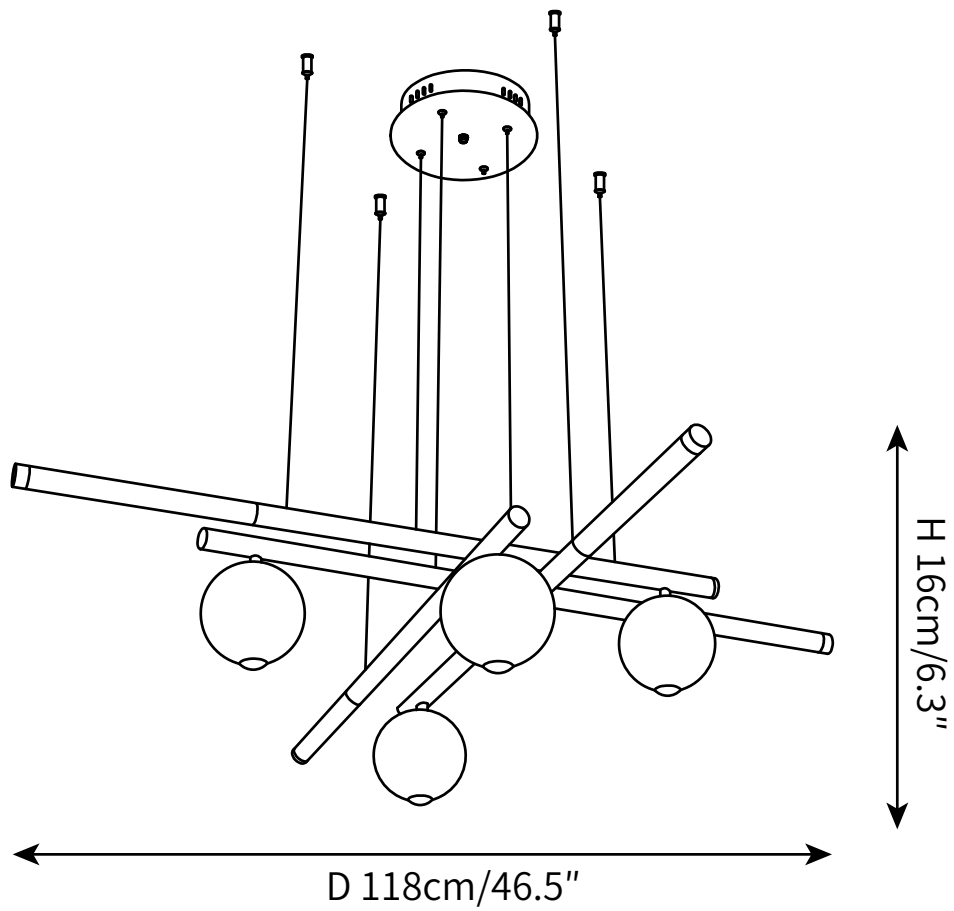

SPECIFICATION SHEET

SPECIFICATION DETAILS

*For custom options, consult factory for details

Fixture Dimensions	Ø 44.1" x H 6.3"
Light source	Integrated LED
Wattage	~5 W
Voltage	AC 110-240V
Color Temperature	3000K
CRI(Ra)	80CRI
Mounting	Ceiling
Driver Required	Yes
Optional Color Temps	Warm Light (3000K), Neutral Light (4500K), Cool Light (6000K)
LED Rated Life	30000 hours
Dimming	Dimming is not supported
Finishes	Black, Gold.
Shade Details	White.
Material	Aluminum, Acrylic.
Wire Length	59"
Wire Type	Black Coaxial Wire

SPECIFICATION SHEET

SPECIFICATION DETAILS

*For custom options, consult factory for details

Fixture Dimensions	Ø 46.5" x H 6.3"
Light source	Integrated LED
Wattage	~5 W
Voltage	AC 110-240V
Color Temperature	3000K
CRI(Ra)	80CRI
Mounting	Ceiling
Driver Required	Yes
Optional Color Temps	Warm Light (3000K), Neutral Light (4500K), Cool Light (6000K)
LED Rated Life	30000 hours
Dimming	Dimming is not supported
Finishes	Black, Gold.
Shade Details	White.
Material	Aluminum, Acrylic.
Wire Length	59"
Wire Type	Black Coaxial Wire