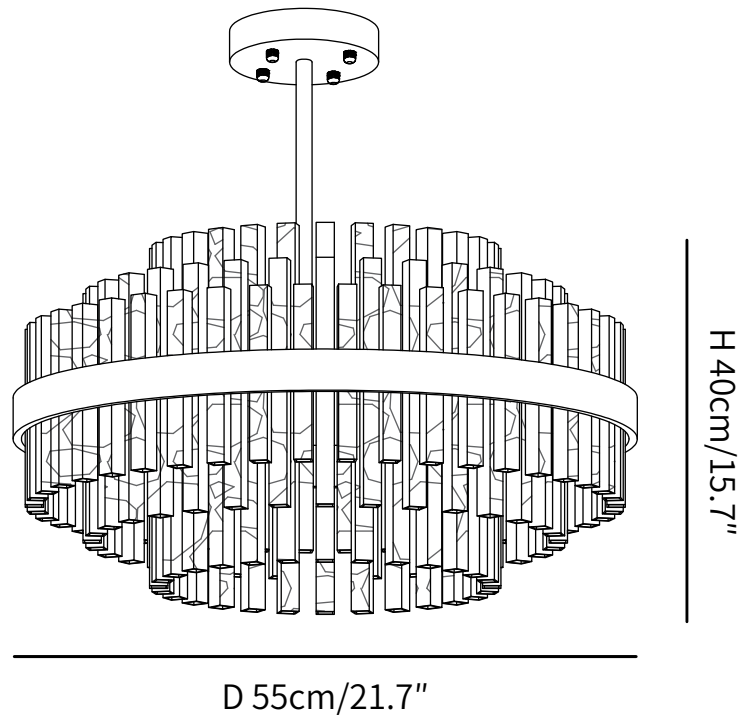

SPECIFICATION SHEET

SPECIFICATION DETAILS

*For custom options, consult factory for details

Fixture Dimensions	D 21.7" x H 15.7"
	G9
	5W
Voltage	AC 110-240V
Color Temperature	Based on the purchase of light bulbs
CRI(Ra)	80CRI
Mounting	Ceiling
Driver Required	NO
Optional Color Temps	Buy bulbs as needed
LED Rated Life	Based on bulb life (we do not supply bulbs)
Dimming	Dimming is not supported
Finishes	Gold.
Glass Details	Opaque.
Material	Iron, Stainless steel, Glass.
Rod Length	Rod lengths range between 50cm - 100cm
Rod Type	gold / Rod

SPECIFICATION SHEET

SPECIFICATION DETAILS

*For custom options, consult factory for details

Fixture Dimensions	D 29.5" x H 15.7"
	G9
	5W
Voltage	AC 110-240V
Color Temperature	Based on the purchase of light bulbs
CRI(Ra)	80CRI
Mounting	Ceiling
Driver Required	NO
Optional Color Temps	Buy bulbs as needed
LED Rated Life	Based on bulb life (we do not supply bulbs)
Dimming	Dimming is not supported
Finishes	Gold.
Glass Details	Opaque.
Material	Iron, Stainless steel, Glass.
Rod Length	Rod lengths range between 50cm - 100cm
Rod Type	gold / Rod

SPECIFICATION SHEET

SPECIFICATION DETAILS

*For custom options, consult factory for details

Fixture Dimensions	D 37.4" x H 15.7"
	G9
	5W
Voltage	AC 110-240V
Color Temperature	Based on the purchase of light bulbs
CRI(Ra)	80CRI
Mounting	Ceiling
Driver Required	NO
Optional Color Temps	Buy bulbs as needed
LED Rated Life	Based on bulb life (we do not supply bulbs)
Dimming	Dimming is not supported
Finishes	Gold.
Glass Details	Opaque.
Material	Iron, Stainless steel, Glass.
Rod Length	Rod lengths range between 50cm - 100cm
Rod Type	gold / Rod