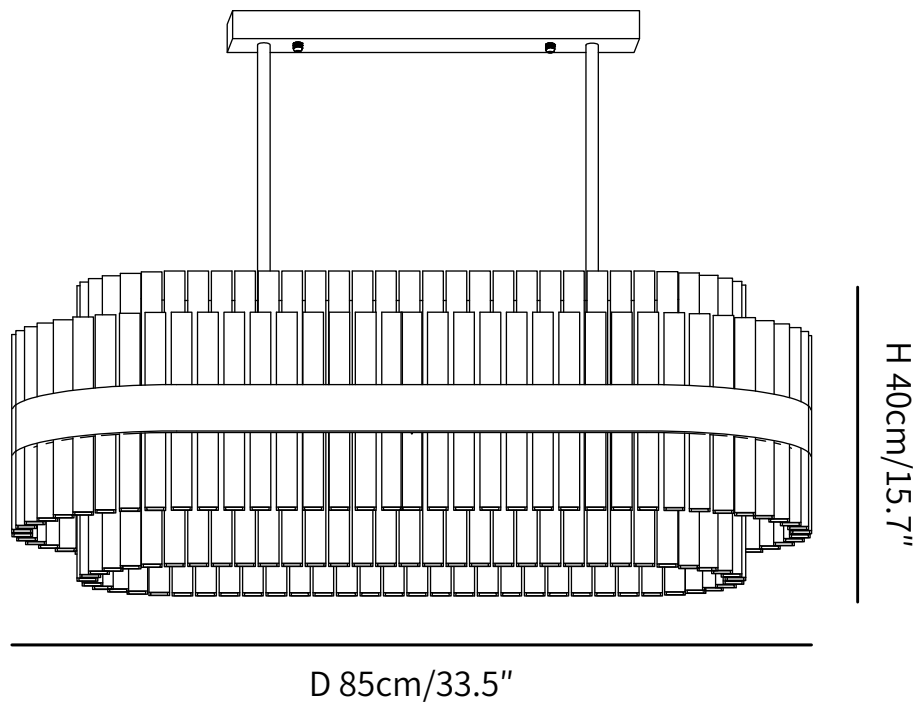

SPECIFICATION SHEET

SPECIFICATION DETAILS

*For custom options, consult factory for details

Fixture Dimensions	D 29.5" x H 15.7"
	G9
	5W
Voltage	AC 110-240V
Color Temperature	Based on the purchase of light bulbs
CRI(Ra)	80CRI
Mounting	Ceiling
Driver Required	NO
Optional Color Temps	Buy bulbs as needed
LED Rated Life	Based on bulb life (we do not supply bulbs)
Dimming	Dimming is not supported
Finishes	Gold.
Glass Details	Opaque.
Material	Iron, Stainless steel, Glass.
Rod Length	Rod lengths range between 50cm - 100cm
Rod Type	gold / Rod

SPECIFICATION SHEET

SPECIFICATION DETAILS

*For custom options, consult factory for details

Fixture Dimensions	D 37.4" x H 15.7"
	G9
	5W
Voltage	AC 110-240V
Color Temperature	Based on the purchase of light bulbs
CRI(Ra)	80CRI
Mounting	Ceiling
Driver Required	NO
Optional Color Temps	Buy bulbs as needed
LED Rated Life	Based on bulb life (we do not supply bulbs)
Dimming	Dimming is not supported
Finishes	Gold.
Glass Details	Opaque.
Material	Iron, Stainless steel, Glass.
Rod Length	Rod lengths range between 50cm - 100cm
Rod Type	gold / Rod

SPECIFICATION SHEET

SPECIFICATION DETAILS

*For custom options, consult factory for details

Fixture Dimensions	D 33.5" x H 15.7"
Light source	G9
Wattage	5W
Voltage	AC 110-240V
Color Temperature	Based on the purchase of light bulbs
CRI(Ra)	80CRI
Mounting	Ceiling
Driver Required	NO
Optional Color Temps	Buy bulbs as needed
LED Rated Life	Based on bulb life (we do not supply bulbs)
Dimming	Dimming is not supported
Finishes	Gold.
Glass Details	Opaque.
Material	Iron, Stainless steel, Glass.
Rod Length	Rod lengths range between 50cm - 100cm
Rod Type	gold / Rod