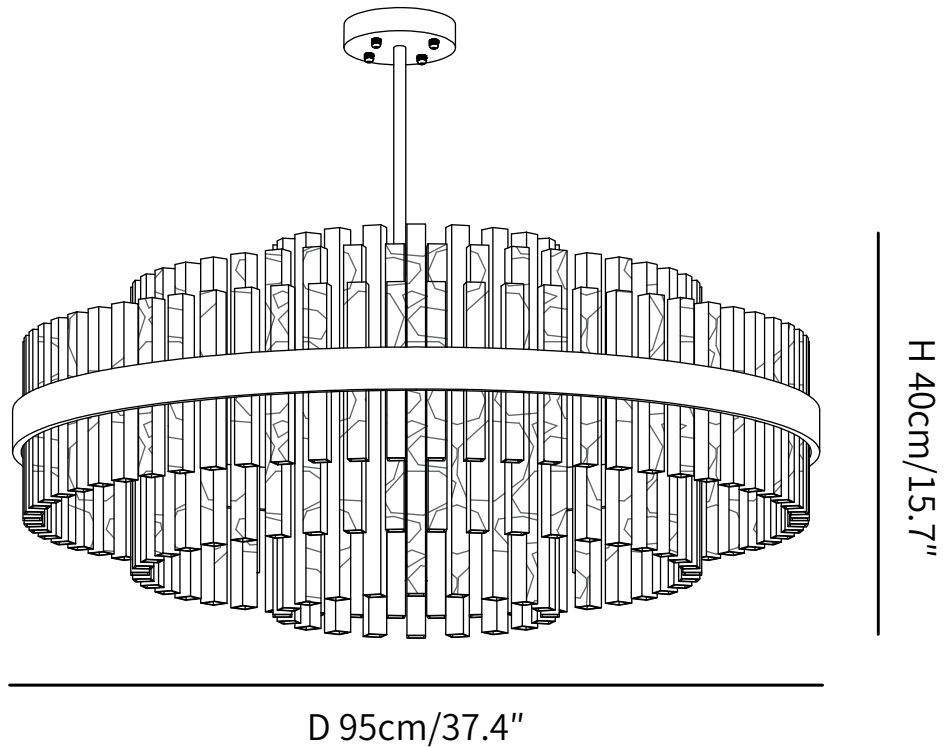

SPECIFICATION SHEET

SPECIFICATION DETAILS

*For custom options, consult factory for details

Fixture Dimensions	D 21.7" x H 15.7"
	G9
	5W
Voltage	AC 110-240V
Color Temperature	Based on the purchase of light bulbs
CRI(Ra)	80CRI
Mounting	Ceiling
Driver Required	NO
Optional Color Temps	Buy bulbs as needed
LED Rated Life	Based on bulb life (we do not supply bulbs)
Dimming	Dimming is not supported
Finishes	Gold.
Glass Details	Opaque.
Material	Iron, Stainless steel, Glass.
Rod Length	Rod lengths range between 50cm - 100cm
Rod Type	gold / Rod

SPECIFICATION SHEET

SPECIFICATION DETAILS

*For custom options, consult factory for details

Fixture Dimensions	D 29.5" x H 15.7"
	G9
	5W
Voltage	AC 110-240V
Color Temperature	Based on the purchase of light bulbs
CRI(Ra)	80CRI
Mounting	Ceiling
Driver Required	NO
Optional Color Temps	Buy bulbs as needed
LED Rated Life	Based on bulb life (we do not supply bulbs)
Dimming	Dimming is not supported
Finishes	Gold.
Glass Details	Opaque.
Material	Iron, Stainless steel, Glass.
Rod Length	Rod lengths range between 50cm - 100cm
Rod Type	gold / Rod

SPECIFICATION SHEET

SPECIFICATION DETAILS

*For custom options, consult factory for details

Fixture Dimensions	D 37.4" x H 15.7"
	G9
	5W
Voltage	AC 110-240V
Color Temperature	Based on the purchase of light bulbs
CRI(Ra)	80CRI
Mounting	Ceiling
Driver Required	NO
Optional Color Temps	Buy bulbs as needed
LED Rated Life	Based on bulb life (we do not supply bulbs)
Dimming	Dimming is not supported
Finishes	Gold.
Glass Details	Opaque.
Material	Iron, Stainless steel, Glass.
Rod Length	Rod lengths range between 50cm - 100cm
Rod Type	gold / Rod