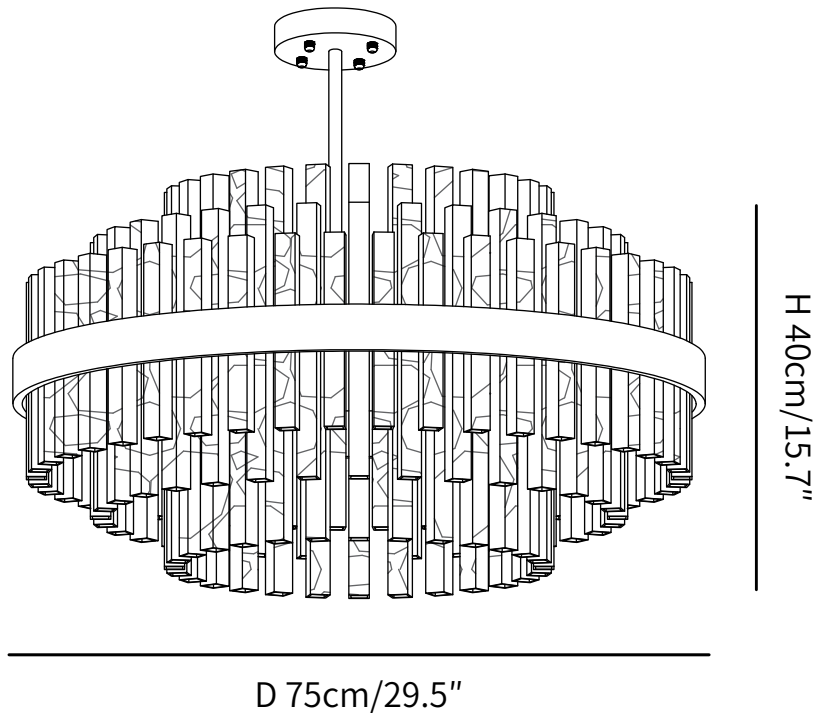

SPECIFICATION SHEET

SPECIFICATION DETAILS

*For custom options, consult factory for details

Fixture Dimensions	D 21.7" x H 15.7"
	G9
	5W
Voltage	AC 110-240V
Color Temperature	Based on the purchase of light bulbs
CRI(Ra)	80CRI
Mounting	Ceiling
Driver Required	NO
Optional Color Temps	Buy bulbs as needed
LED Rated Life	Based on bulb life (we do not supply bulbs)
Dimming	Dimming is not supported
Finishes	Gold.
Glass Details	Opaque.
Material	Iron, Stainless steel, Glass.
Rod Length	Rod lengths range between 50cm - 100cm
Rod Type	gold / Rod

SPECIFICATION SHEET

SPECIFICATION DETAILS

*For custom options, consult factory for details

Fixture Dimensions	D 29.5" x H 15.7"
	G9
	5W
Voltage	AC 110-240V
Color Temperature	Based on the purchase of light bulbs
CRI(Ra)	80CRI
Mounting	Ceiling
Driver Required	NO
Optional Color Temps	Buy bulbs as needed
LED Rated Life	Based on bulb life (we do not supply bulbs)
Dimming	Dimming is not supported
Finishes	Gold.
Glass Details	Opaque.
Material	Iron, Stainless steel, Glass.
Rod Length	Rod lengths range between 50cm - 100cm
Rod Type	gold / Rod

SPECIFICATION SHEET

SPECIFICATION DETAILS

*For custom options, consult factory for details

Fixture Dimensions	D 37.4" x H 15.7"
	G9
	5W
Voltage	AC 110-240V
Color Temperature	Based on the purchase of light bulbs
CRI(Ra)	80CRI
Mounting	Ceiling
Driver Required	NO
Optional Color Temps	Buy bulbs as needed
LED Rated Life	Based on bulb life (we do not supply bulbs)
Dimming	Dimming is not supported
Finishes	Gold.
Glass Details	Opaque.
Material	Iron, Stainless steel, Glass.
Rod Length	Rod lengths range between 50cm - 100cm
Rod Type	gold / Rod