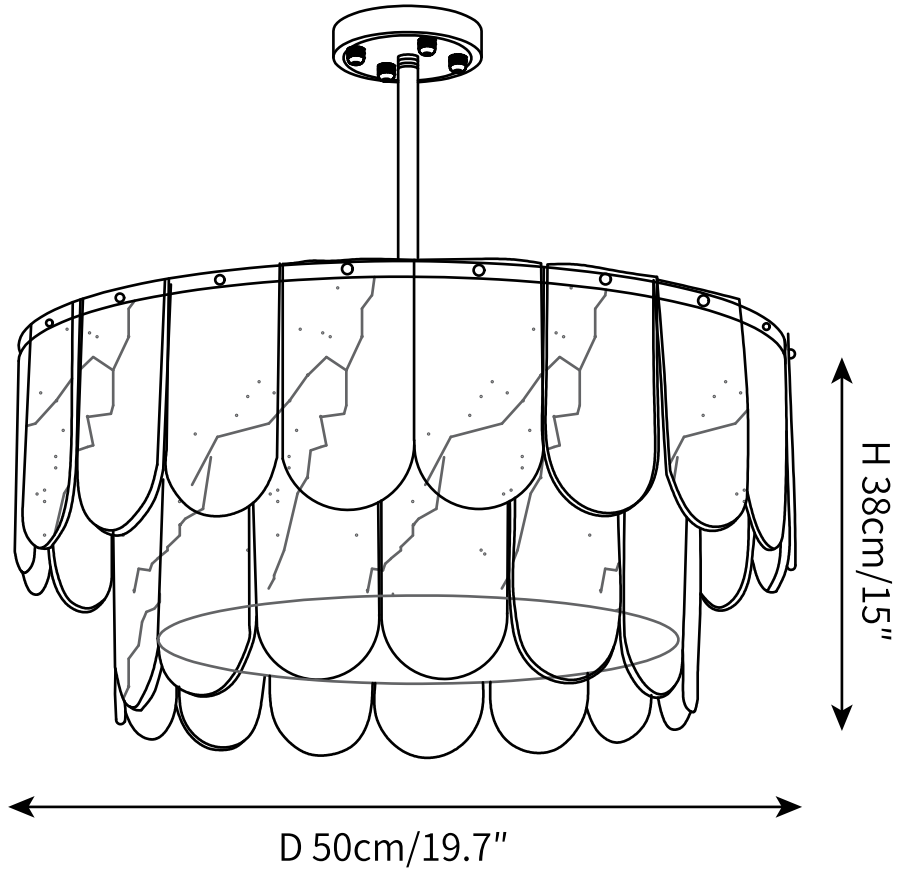

SPECIFICATION SHEET

SPECIFICATION DETAILS

*For custom options, consult factory for details

Fixture Dimensions	Ø19.7" x H 9.1"
Light source	E14
Wattage	15W
Voltage	AC 110-240V
Color Temperature	Based on the purchase of light bulbs
CRI(Ra)	80CRI
Mounting	Ceiling
Driver Required	NO
Optional Color Temps	Buy bulbs as needed
LED Rated Life	Based on bulb life (we do not supply bulbs)
Dimming	Dimming is not supported
Finishes	Gold, Black
Glass Details	White
Material	Iron, Metal, Glass
Rod Length	Rod lengths range between 50cm - 100cm
Rod Type	gold / Rod

SPECIFICATION SHEET

SPECIFICATION DETAILS

*For custom options, consult factory for details

Fixture Dimensions	Ø23.6" x H 9.1"
Light source	E14
Wattage	15W
Voltage	AC 110-240V
Color Temperature	Based on the purchase of light bulbs
CRI(Ra)	80CRI
Mounting	Ceiling
Driver Required	NO
Optional Color Temps	Buy bulbs as needed
LED Rated Life	Based on bulb life (we do not supply bulbs)
Dimming	Dimming is not supported
Finishes	Gold, Black
Glass Details	White
Material	Iron, Metal, Glass
Rod Length	Rod lengths range between 50cm - 100cm
Rod Type	gold / Rod

SPECIFICATION SHEET

SPECIFICATION DETAILS

*For custom options, consult factory for details

Fixture Dimmensions	Ø19.7" x H 15"
Light source	E14
Wattage	15W
Voltage	AC 110-240V
Color Temperature	Based on the purchase of light bulbs
CRI(Ra)	80CRI
Mounting	Ceiling
Driver Required	NO
Optional Color Temps	Buy bulbs as needed
LED Rated Life	Based on bulb life (we do not supply bulbs)
Dimming	Dimming is not supported
Finishes	Gold, Black
Glass Details	White
Material	Iron, Metal, Glass
Rod Length	Rod lengths range between 50cm - 100cm
Rod Type	gold / Rod