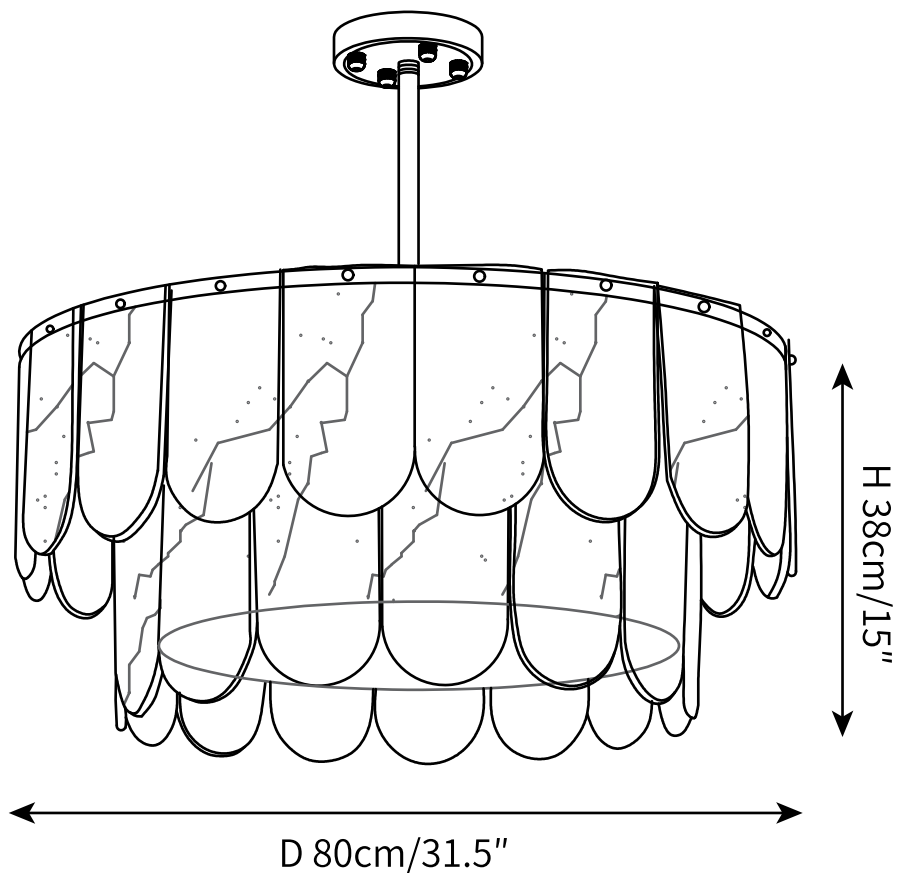

SPECIFICATION SHEET

SPECIFICATION DETAILS

*For custom options, consult factory for details

Fixture Dimensions	Ø23.6" x H 9.1"
Light source	E14
Wattage	15W
Voltage	AC 110-240V
Color Temperature	Based on the purchase of light bulbs
CRI(Ra)	80CRI
Mounting	Ceiling
Driver Required	NO
Optional Color Temps	Buy bulbs as needed
LED Rated Life	Based on bulb life (we do not supply bulbs)
Dimming	Dimming is not supported
Finishes	Gold, Black
Glass Details	White
Material	Iron, Metal, Glass
Rod Length	Rod lengths range between 50cm - 100cm
Rod Type	gold / Rod

SPECIFICATION SHEET

SPECIFICATION DETAILS

*For custom options, consult factory for details

Fixture Dimensions	Ø23.6" x H 15"
Light source	E14
Wattage	15W
Voltage	AC 110-240V
Color Temperature	Based on the purchase of light bulbs
CRI(Ra)	80CRI
Mounting	Ceiling
Driver Required	NO
Optional Color Temps	Buy bulbs as needed
LED Rated Life	Based on bulb life (we do not supply bulbs)
Dimming	Dimming is not supported
Finishes	Gold, Black
Glass Details	White
Material	Iron, Metal, Glass
Rod Length	Rod lengths range between 50cm - 100cm
Rod Type	gold / Rod

SPECIFICATION SHEET

SPECIFICATION DETAILS

*For custom options, consult factory for details

Fixture Dimensions	Ø 31.5" x H 15"
Light source	E14
Wattage	15W
Voltage	AC 110-240V
Color Temperature	Based on the purchase of light bulbs
CRI(Ra)	80CRI
Mounting	Ceiling
Driver Required	NO
Optional Color Temps	Buy bulbs as needed
LED Rated Life	Based on bulb life (we do not supply bulbs)
Dimming	Dimming is not supported
Finishes	Gold, Black
Glass Details	White
Material	Iron, Metal, Glass
Rod Length	Rod lengths range between 50cm - 100cm
Rod Type	gold / Rod