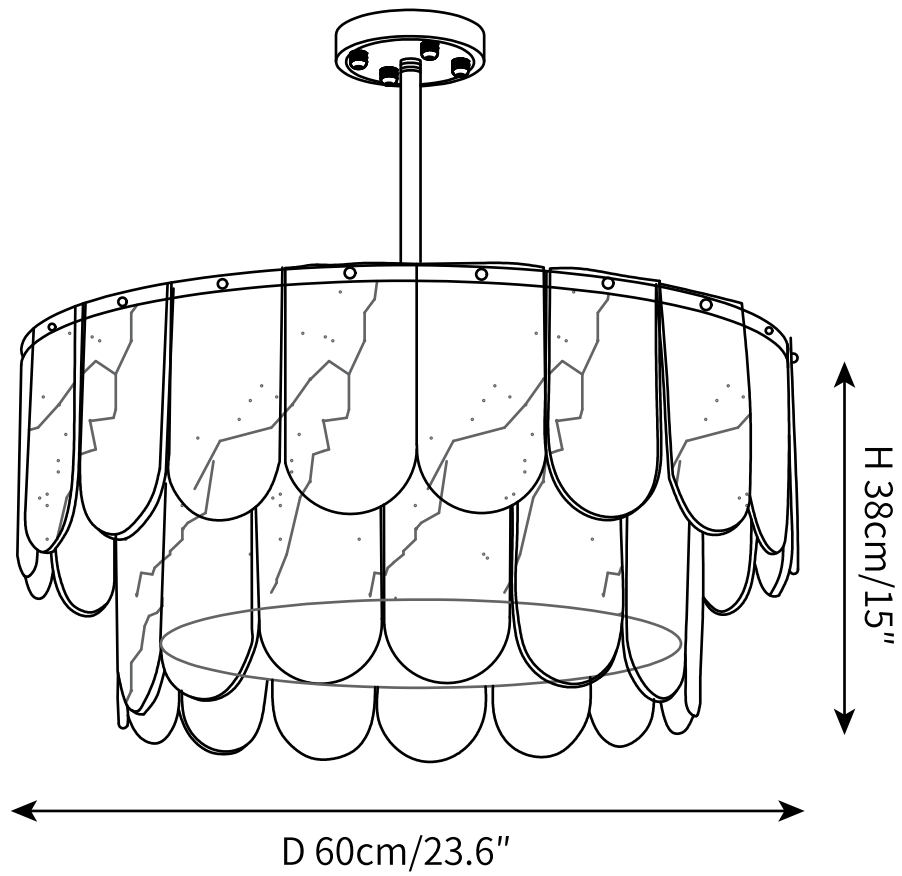

SPECIFICATION SHEET

SPECIFICATION DETAILS

*For custom options, consult factory for details

Fixture Dimensions	Ø23.6" x H 9.1"
Light source	E14
Wattage	15W
Voltage	AC 110-240V
Color Temperature	Based on the purchase of light bulbs
CRI(Ra)	80CRI
Mounting	Ceiling
Driver Required	NO
Optional Color Temps	Buy bulbs as needed
LED Rated Life	Based on bulb life (we do not supply bulbs)
Dimming	Dimming is not supported
Finishes	Gold, Black
Glass Details	White
Material	Iron, Metal, Glass
Rod Length	Rod lengths range between 50cm - 100cm
Rod Type	gold / Rod

SPECIFICATION SHEET

SPECIFICATION DETAILS

*For custom options, consult factory for details

Fixture Dimmensions	Ø19.7" x H 15"
Light source	E14
Wattage	15W
Voltage	AC 110-240V
Color Temperature	Based on the purchase of light bulbs
CRI(Ra)	80CRI
Mounting	Ceiling
Driver Required	NO
Optional Color Temps	Buy bulbs as needed
LED Rated Life	Based on bulb life (we do not supply bulbs)
Dimming	Dimming is not supported
Finishes	Gold, Black
Glass Details	White
Material	Iron, Metal, Glass
Rod Length	Rod lengths range between 50cm - 100cm
Rod Type	gold / Rod

SPECIFICATION SHEET

SPECIFICATION DETAILS

*For custom options, consult factory for details

Fixture Dimensions	Ø23.6" x H 15"
Light source	E14
Wattage	15W
Voltage	AC 110-240V
Color Temperature	Based on the purchase of light bulbs
CRI(Ra)	80CRI
Mounting	Ceiling
Driver Required	NO
Optional Color Temps	Buy bulbs as needed
LED Rated Life	Based on bulb life (we do not supply bulbs)
Dimming	Dimming is not supported
Finishes	Gold, Black
Glass Details	White
Material	Iron, Metal, Glass
Rod Length	Rod lengths range between 50cm - 100cm
Rod Type	gold / Rod