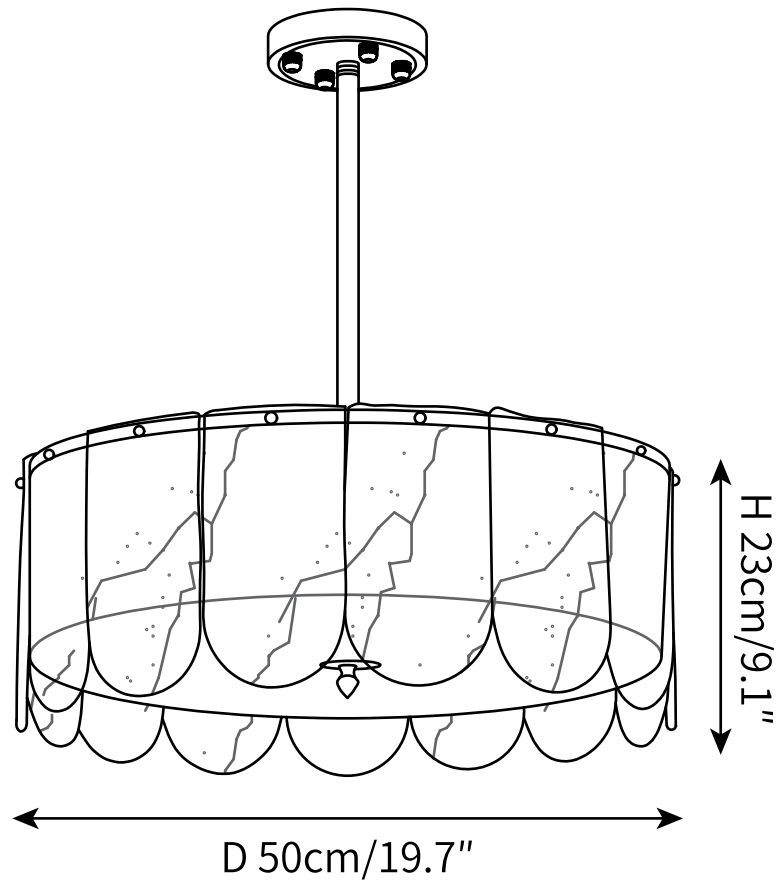

SPECIFICATION SHEET

SPECIFICATION DETAILS

*For custom options, consult factory for details

Fixture Dimensions	Ø15.7" x H 9.1"
Light source	E14
Wattage	15W
Voltage	AC 110-240V
Color Temperature	Based on the purchase of light bulbs
CRI(Ra)	80CRI
Mounting	Ceiling
Driver Required	NO
Optional Color Temps	Buy bulbs as needed
LED Rated Life	Based on bulb life (we do not supply bulbs)
Dimming	Dimming is not supported
Finishes	Gold, Black
Glass Details	White
Material	Iron, Metal, Glass
Rod Length	Rod lengths range between 50cm - 100cm
Rod Type	gold / Rod

SPECIFICATION SHEET

SPECIFICATION DETAILS

*For custom options, consult factory for details

Fixture Dimensions	Ø19.7" x H 9.1"
Light source	E14
Wattage	15W
Voltage	AC 110-240V
Color Temperature	Based on the purchase of light bulbs
CRI(Ra)	80CRI
Mounting	Ceiling
Driver Required	NO
Optional Color Temps	Buy bulbs as needed
LED Rated Life	Based on bulb life (we do not supply bulbs)
Dimming	Dimming is not supported
Finishes	Gold, Black
Glass Details	White
Material	Iron, Metal, Glass
Rod Length	Rod lengths range between 50cm - 100cm
Rod Type	gold / Rod

SPECIFICATION SHEET

SPECIFICATION DETAILS

*For custom options, consult factory for details

Fixture Dimensions	Ø23.6" x H 9.1"
Light source	E14
Wattage	15W
Voltage	AC 110-240V
Color Temperature	Based on the purchase of light bulbs
CRI(Ra)	80CRI
Mounting	Ceiling
Driver Required	NO
Optional Color Temps	Buy bulbs as needed
LED Rated Life	Based on bulb life (we do not supply bulbs)
Dimming	Dimming is not supported
Finishes	Gold, Black
Glass Details	White
Material	Iron, Metal, Glass
Rod Length	Rod lengths range between 50cm - 100cm
Rod Type	gold / Rod