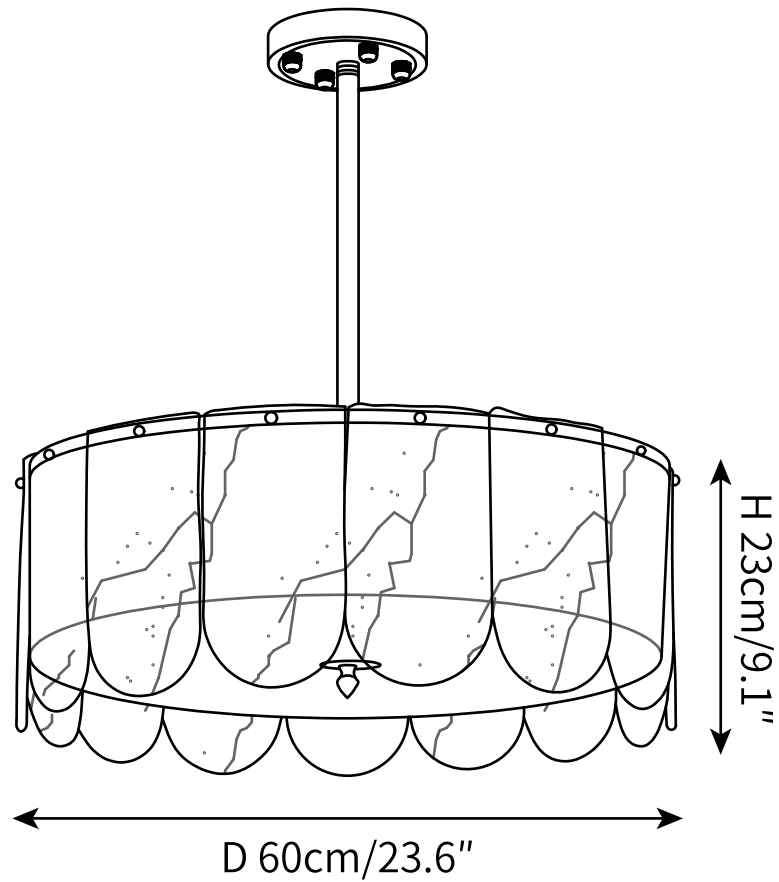

SPECIFICATION SHEET

SPECIFICATION DETAILS

*For custom options, consult factory for details

Fixture Dimensions	Ø15.7" x H 9.1"
Light source	E14
Wattage	15W
Voltage	AC 110-240V
Color Temperature	Based on the purchase of light bulbs
CRI(Ra)	80CRI
Mounting	Ceiling
Driver Required	NO
Optional Color Temps	Buy bulbs as needed
LED Rated Life	Based on bulb life (we do not supply bulbs)
Dimming	Dimming is not supported
Finishes	Gold, Black
Glass Details	White
Material	Iron, Metal, Glass
Rod Length	Rod lengths range between 50cm - 100cm
Rod Type	gold / Rod

SPECIFICATION SHEET

SPECIFICATION DETAILS

*For custom options, consult factory for details

Fixture Dimensions	Ø19.7" x H 9.1"
Light source	E14
Wattage	15W
Voltage	AC 110-240V
Color Temperature	Based on the purchase of light bulbs
CRI(Ra)	80CRI
Mounting	Ceiling
Driver Required	NO
Optional Color Temps	Buy bulbs as needed
LED Rated Life	Based on bulb life (we do not supply bulbs)
Dimming	Dimming is not supported
Finishes	Gold, Black
Glass Details	White
Material	Iron, Metal, Glass
Rod Length	Rod lengths range between 50cm - 100cm
Rod Type	gold / Rod

SPECIFICATION SHEET

SPECIFICATION DETAILS

*For custom options, consult factory for details

Fixture Dimensions	Ø23.6" x H 9.1"
Light source	E14
Wattage	15W
Voltage	AC 110-240V
Color Temperature	Based on the purchase of light bulbs
CRI(Ra)	80CRI
Mounting	Ceiling
Driver Required	NO
Optional Color Temps	Buy bulbs as needed
LED Rated Life	Based on bulb life (we do not supply bulbs)
Dimming	Dimming is not supported
Finishes	Gold, Black
Glass Details	White
Material	Iron, Metal, Glass
Rod Length	Rod lengths range between 50cm - 100cm
Rod Type	gold / Rod