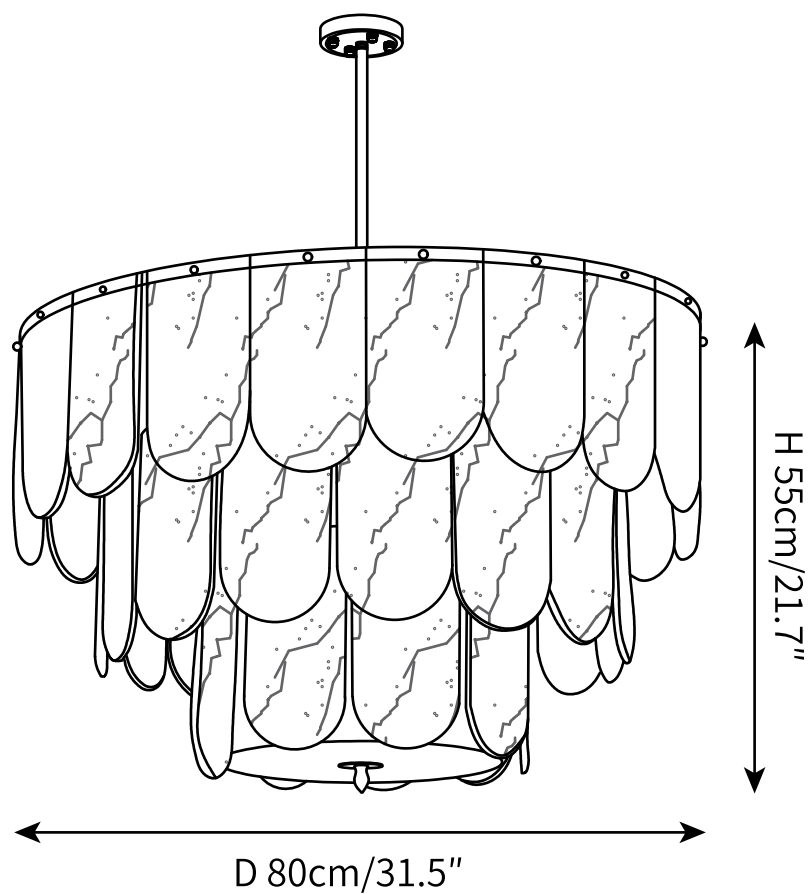

SPECIFICATION SHEET

SPECIFICATION DETAILS

*For custom options, consult factory for details

Fixture Dimensions	Ø 31.5" x H 21.7"
Light source	E14
Wattage	15W
Voltage	AC 110-240V
Color Temperature	Based on the purchase of light bulbs
CRI(Ra)	80CRI
Mounting	Ceiling
Driver Required	NO
Optional Color Temps	Buy bulbs as needed
LED Rated Life	Based on bulb life (we do not supply bulbs)
Dimming	Dimming is not supported
Finishes	Gold, Black
Glass Details	White
Material	Iron, Metal, Glass
Rod Length	Rod lengths range between 50cm - 100cm
Rod Type	gold / Rod