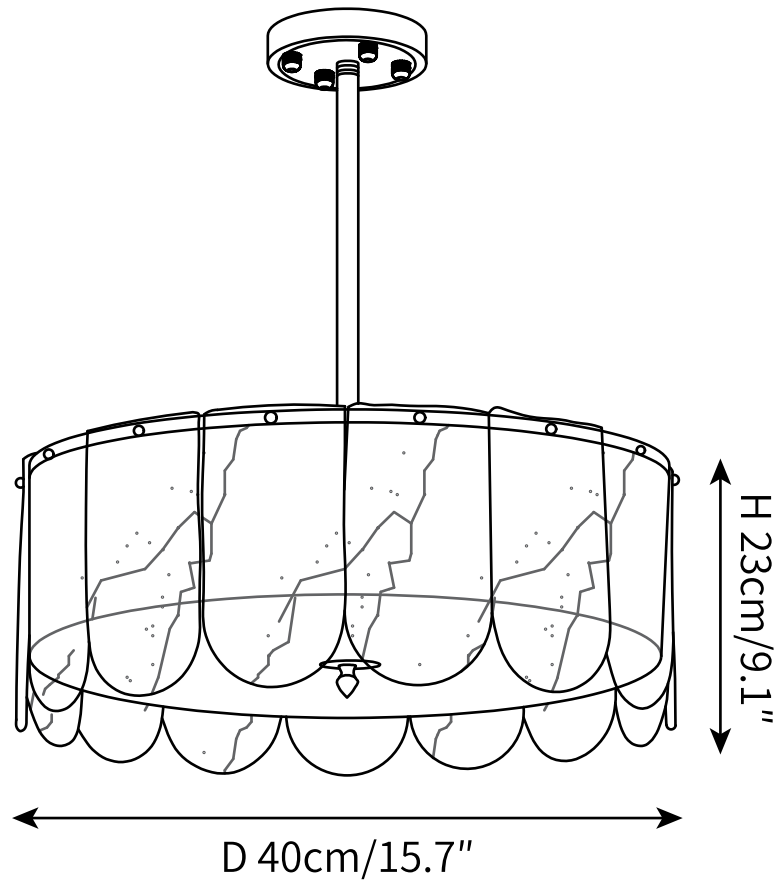

SPECIFICATION SHEET

SPECIFICATION DETAILS

*For custom options, consult factory for details

Fixture Dimensions	Ø15.7" x H 9.1"
Light source	E14
Wattage	15W
Voltage	AC 110-240V
Color Temperature	Based on the purchase of light bulbs
CRI(Ra)	80CRI
Mounting	Ceiling
Driver Required	NO
Optional Color Temps	Buy bulbs as needed
LED Rated Life	Based on bulb life (we do not supply bulbs)
Dimming	Dimming is not supported
Finishes	Gold, Black
Glass Details	White
Material	Iron, Metal, Glass
Rod Length	Rod lengths range between 50cm - 100cm
Rod Type	gold / Rod

SPECIFICATION SHEET

SPECIFICATION DETAILS

*For custom options, consult factory for details

Fixture Dimensions	Ø19.7" x H 9.1"
Light source	E14
Wattage	15W
Voltage	AC 110-240V
Color Temperature	Based on the purchase of light bulbs
CRI(Ra)	80CRI
Mounting	Ceiling
Driver Required	NO
Optional Color Temps	Buy bulbs as needed
LED Rated Life	Based on bulb life (we do not supply bulbs)
Dimming	Dimming is not supported
Finishes	Gold, Black
Glass Details	White
Material	Iron, Metal, Glass
Rod Length	Rod lengths range between 50cm - 100cm
Rod Type	gold / Rod

SPECIFICATION SHEET

SPECIFICATION DETAILS

*For custom options, consult factory for details

Fixture Dimensions	Ø23.6" x H 9.1"
Light source	E14
Wattage	15W
Voltage	AC 110-240V
Color Temperature	Based on the purchase of light bulbs
CRI(Ra)	80CRI
Mounting	Ceiling
Driver Required	NO
Optional Color Temps	Buy bulbs as needed
LED Rated Life	Based on bulb life (we do not supply bulbs)
Dimming	Dimming is not supported
Finishes	Gold, Black
Glass Details	White
Material	Iron, Metal, Glass
Rod Length	Rod lengths range between 50cm - 100cm
Rod Type	gold / Rod