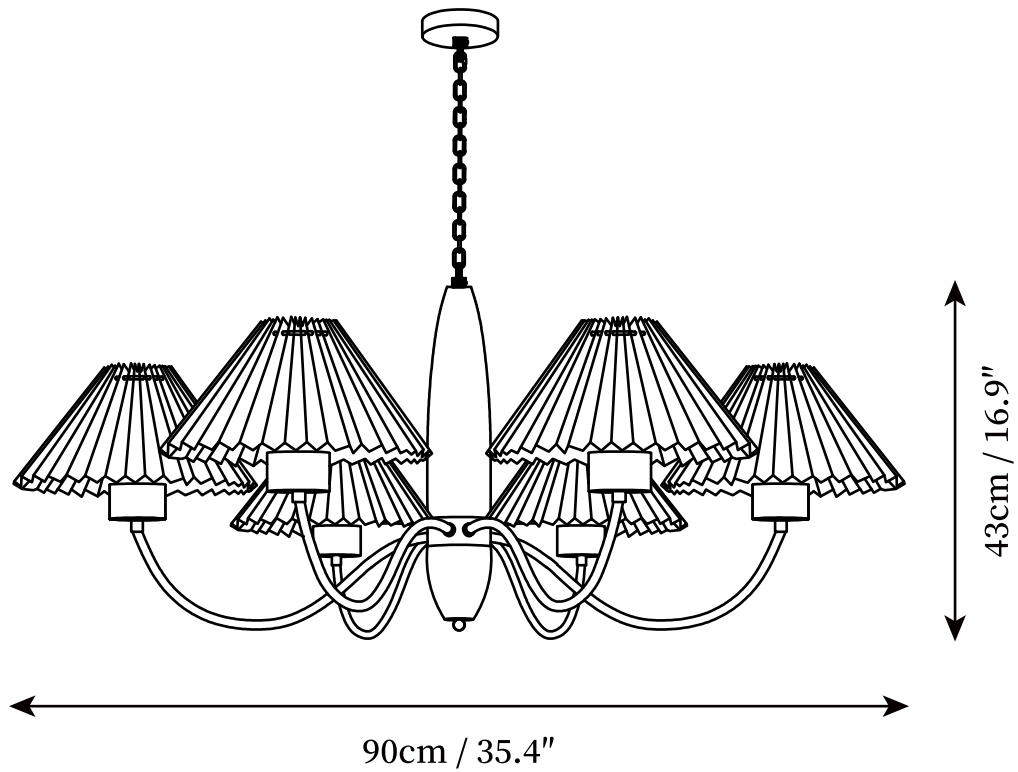

## SPECIFICATION DETAILS

\*For custom options, consult factory for details

<b>Fixture Dimensions</b>	D 23.6" x H 16.9"
<b>Light source</b>	E26 or E27 (bulb not included)
<b>Wattage</b>	MAX 40W incandescent bulb or LED equivalent.
<b>Voltage</b>	AC 110-240V
<b>Mounting</b>	Hardwired.
<b>Dimming</b>	Compatible with dimmable bulbs (bulb not included)
<b>Control method</b>	Compatible with common wall switches (not included)
<b>Finishes</b>	Copper, Walnut color.
<b>Shade Details</b>	White.
<b>Material</b>	Iron, PC, Ash wood.
<b>Hanging Length</b>	Chain lengths range between 23.6", the length can be specified according to needs

## SPECIFICATION DETAILS

\*For custom options, consult factory for details

<b>Fixture Dimensions</b>	D 35.4" x H 16.9"
<b>Light source</b>	E26 or E27 (bulb not included)
<b>Wattage</b>	MAX 40W incandescent bulb or LED equivalent.
<b>Voltage</b>	AC 110-240V
<b>Mounting</b>	Hardwired.
<b>Dimming</b>	Compatible with dimmable bulbs (bulb not included)
<b>Control method</b>	Compatible with common wall switches(not included)
<b>Finishes</b>	Copper, Walnut color.
<b>Shade Details</b>	White.
<b>Material</b>	Iron, PC, Ash wood.
<b>Hanging Length</b>	Chain lengths range between 23.6", the length can be specified according to needs

## SPECIFICATION DETAILS

\*For custom options, consult factory for details

<b>Fixture Dimensions</b>	D 43.3" x H 16.9"
<b>Light source</b>	E26 or E27 (bulb not included)
<b>Wattage</b>	MAX 40W incandescent bulb or LED equivalent.
<b>Voltage</b>	AC 110-240V
<b>Mounting</b>	Hardwired.
<b>Dimming</b>	Compatible with dimmable bulbs (bulb not included)
<b>Control method</b>	Compatible with common wall switches (not included)
<b>Finishes</b>	Copper, Walnut color.
<b>Shade Details</b>	White.
<b>Material</b>	Iron, PC, Ash wood.
<b>Hanging Length</b>	Chain lengths range between 23.6", the length can be specified according to needs