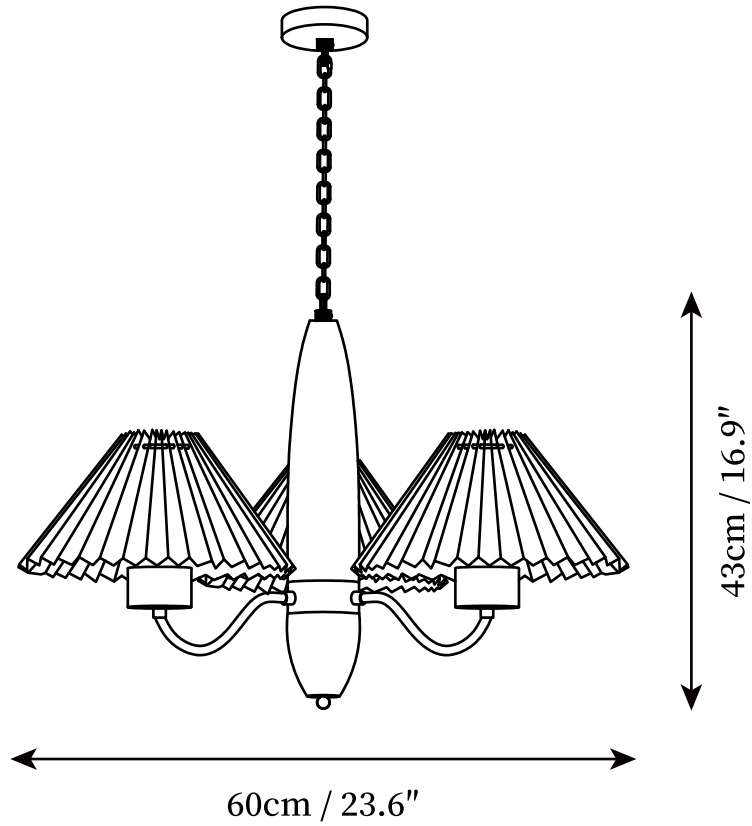

## SPECIFICATION DETAILS

\*For custom options, consult factory for details

<b>Fixture Dimensions</b>	D 23.6" x H 16.9"
<b>Light source</b>	E26 or E27 (bulb not included)
<b>Wattage</b>	MAX 40W incandescent bulb or LED equivalent.
<b>Voltage</b>	AC 110-240V
<b>Mounting</b>	Hardwired.
<b>Dimming</b>	Compatible with dimmable bulbs (bulb not included)
<b>Control method</b>	Compatible with common wall switches (not included)
<b>Finishes</b>	Copper, Walnut color.
<b>Shade Details</b>	White.
<b>Material</b>	Iron, PC, Ash wood.
<b>Hanging Length</b>	Chain lengths range between 23.6", the length can be specified according to needs

## SPECIFICATION DETAILS

\*For custom options, consult factory for details

<b>Fixture Dimensions</b>	D 35.4" x H 16.9"
<b>Light source</b>	E26 or E27 (bulb not included)
<b>Wattage</b>	MAX 40W incandescent bulb or LED equivalent.
<b>Voltage</b>	AC 110-240V
<b>Mounting</b>	Hardwired.
<b>Dimming</b>	Compatible with dimmable bulbs (bulb not included)
<b>Control method</b>	Compatible with common wall switches(not included)
<b>Finishes</b>	Copper, Walnut color.
<b>Shade Details</b>	White.
<b>Material</b>	Iron, PC, Ash wood.
<b>Hanging Length</b>	Chain lengths range between 23.6", the length can be specified according to needs

## SPECIFICATION DETAILS

\*For custom options, consult factory for details

<b>Fixture Dimensions</b>	D 43.3" x H 16.9"
<b>Light source</b>	E26 or E27 (bulb not included)
<b>Wattage</b>	MAX 40W incandescent bulb or LED equivalent.
<b>Voltage</b>	AC 110-240V
<b>Mounting</b>	Hardwired.
<b>Dimming</b>	Compatible with dimmable bulbs (bulb not included)
<b>Control method</b>	Compatible with common wall switches (not included)
<b>Finishes</b>	Copper, Walnut color.
<b>Shade Details</b>	White.
<b>Material</b>	Iron, PC, Ash wood.
<b>Hanging Length</b>	Chain lengths range between 23.6", the length can be specified according to needs