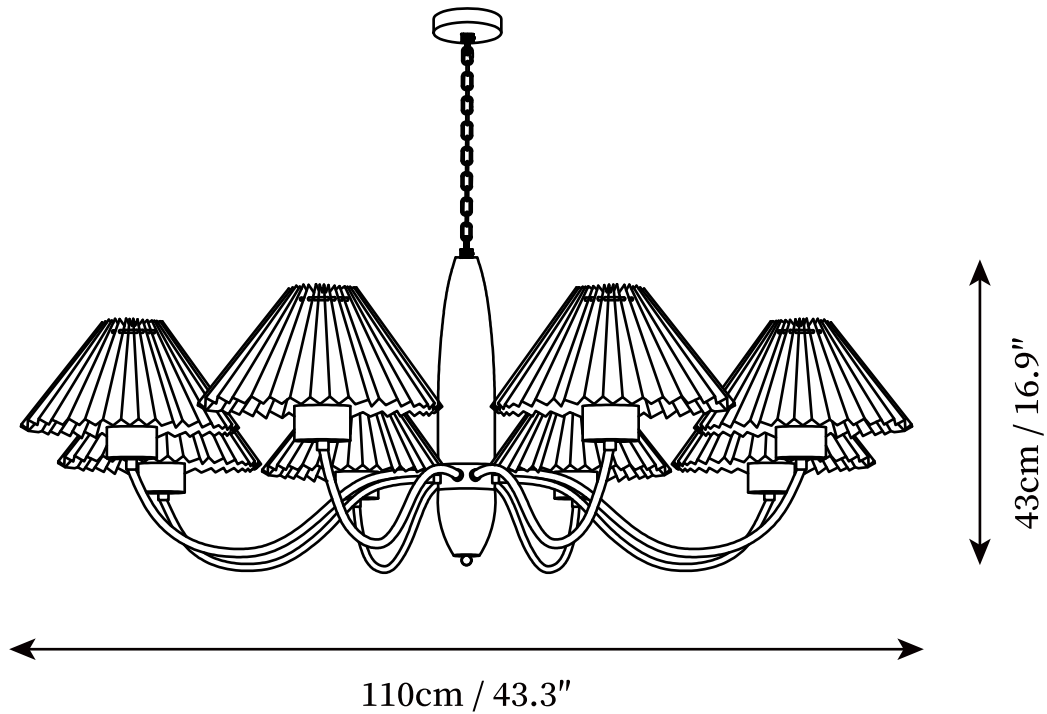

## SPECIFICATION DETAILS

\*For custom options, consult factory for details

<b>Fixture Dimensions</b>	D 23.6" x H 16.9"
<b>Light source</b>	E26 or E27 (bulb not included)
<b>Wattage</b>	MAX 40W incandescent bulb or LED equivalent.
<b>Voltage</b>	AC 110-240V
<b>Mounting</b>	Hardwired.
<b>Dimming</b>	Compatible with dimmable bulbs (bulb not included)
<b>Control method</b>	Compatible with common wall switches (not included)
<b>Finishes</b>	Copper, Walnut color.
<b>Shade Details</b>	White.
<b>Material</b>	Iron, PC, Ash wood.
<b>Hanging Length</b>	Chain lengths range between 23.6", the length can be specified according to needs

## SPECIFICATION DETAILS

\*For custom options, consult factory for details

<b>Fixture Dimensions</b>	D 35.4" x H 16.9"
<b>Light source</b>	E26 or E27 (bulb not included)
<b>Wattage</b>	MAX 40W incandescent bulb or LED equivalent.
<b>Voltage</b>	AC 110-240V
<b>Mounting</b>	Hardwired.
<b>Dimming</b>	Compatible with dimmable bulbs (bulb not included)
<b>Control method</b>	Compatible with common wall switches(not included)
<b>Finishes</b>	Copper, Walnut color.
<b>Shade Details</b>	White.
<b>Material</b>	Iron, PC, Ash wood.
<b>Hanging Length</b>	Chain lengths range between 23.6", the length can be specified according to needs

## SPECIFICATION DETAILS

\*For custom options, consult factory for details

<b>Fixture Dimensions</b>	D 43.3" x H 16.9"
<b>Light source</b>	E26 or E27 (bulb not included)
<b>Wattage</b>	MAX 40W incandescent bulb or LED equivalent.
<b>Voltage</b>	AC 110-240V
<b>Mounting</b>	Hardwired.
<b>Dimming</b>	Compatible with dimmable bulbs (bulb not included)
<b>Control method</b>	Compatible with common wall switches (not included)
<b>Finishes</b>	Copper, Walnut color.
<b>Shade Details</b>	White.
<b>Material</b>	Iron, PC, Ash wood.
<b>Hanging Length</b>	Chain lengths range between 23.6", the length can be specified according to needs