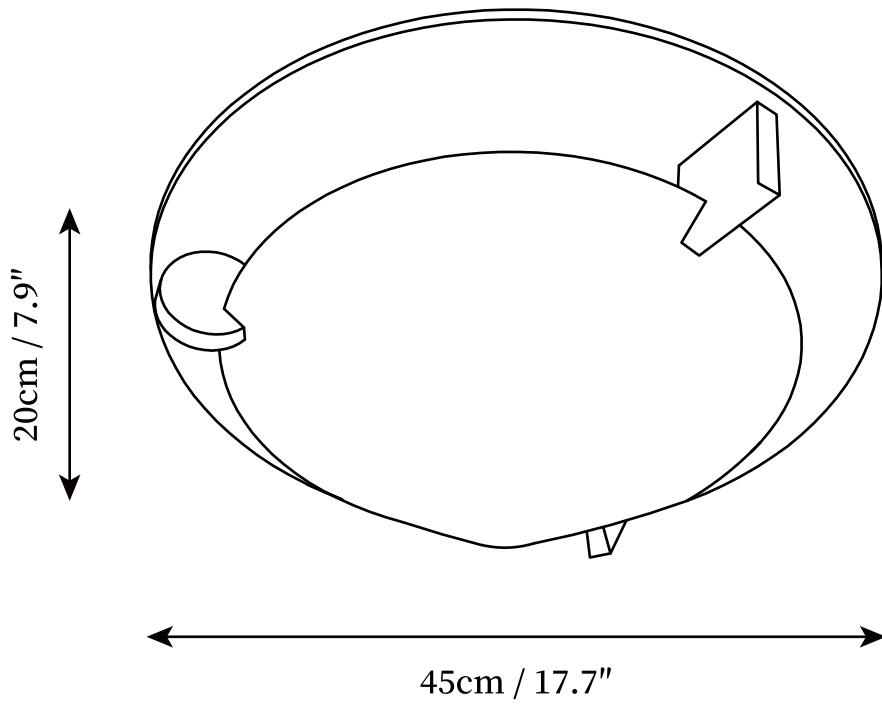

SPECIFICATION SHEET

SPECIFICATION DETAILS

*For custom options, consult factory for details

Fixture Dimensions	D 17.7" x H 7.9"
Light source	Integrated LED
Wattage	~15W
Voltage	AC 110-240V
Dimming	Not supported
CRI(Ra)	90+CRI
Mounting	Hardwired.
LED Rated Life	30000 hours
Color Temperature	Warm Light (3000K), Neutral Light (4000K), Cool Light (6000K)
Control method	Compatible with common wall switches(not included)
Finishes	White, Yellow, Red, Blue.
Shade Details	White.
Material	Metal, Acrylic.