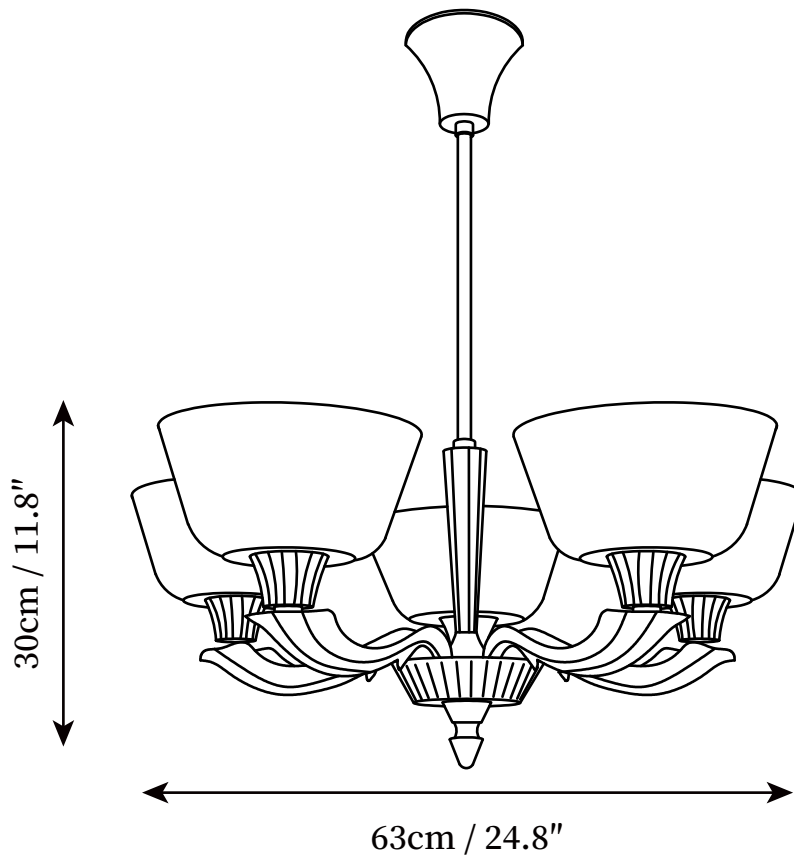

## SPECIFICATION DETAILS

\*For custom options, consult factory for details

<b>Fixture Dimensions</b>	D 20.5" x H 11.8" (3heads)
<b>Light source</b>	E26 or E27 (bulb not included)
<b>Wattage</b>	MAX 40W incandescent bulb or LED equivalent.
<b>Voltage</b>	AC 110-240V
<b>Mounting</b>	Hardwired.
<b>Dimming</b>	Compatible with dimmable bulbs (bulb not included)
<b>Control method</b>	Compatible with common wall switches (not included)
<b>Finishes</b>	Brass, Brown.
<b>Shade Details</b>	White, Beige.
<b>Material</b>	Brass, Glass, Red beech.
<b>Rod Length</b>	3.9"+7.9"+11.8" Can be spliced hanging height rod. Can be extended upon request.

## SPECIFICATION DETAILS

\*For custom options, consult factory for details

<b>Fixture Dimensions</b>	D 24.8" x H 11.8" (5heads)
<b>Light source</b>	E26 or E27 (bulb not included)
<b>Wattage</b>	MAX 40W incandescent bulb or LED equivalent.
<b>Voltage</b>	AC 110-240V
<b>Mounting</b>	Hardwired.
<b>Dimming</b>	Compatible with dimmable bulbs (bulb not included)
<b>Control method</b>	Compatible with common wall switches (not included)
<b>Finishes</b>	Brass, Brown.
<b>Shade Details</b>	White, Beige.
<b>Material</b>	Brass, Glass, Red beech.
<b>Rod Length</b>	3.9"+7.9"+11.8" Can be spliced hanging height rod. Can be extended upon request.