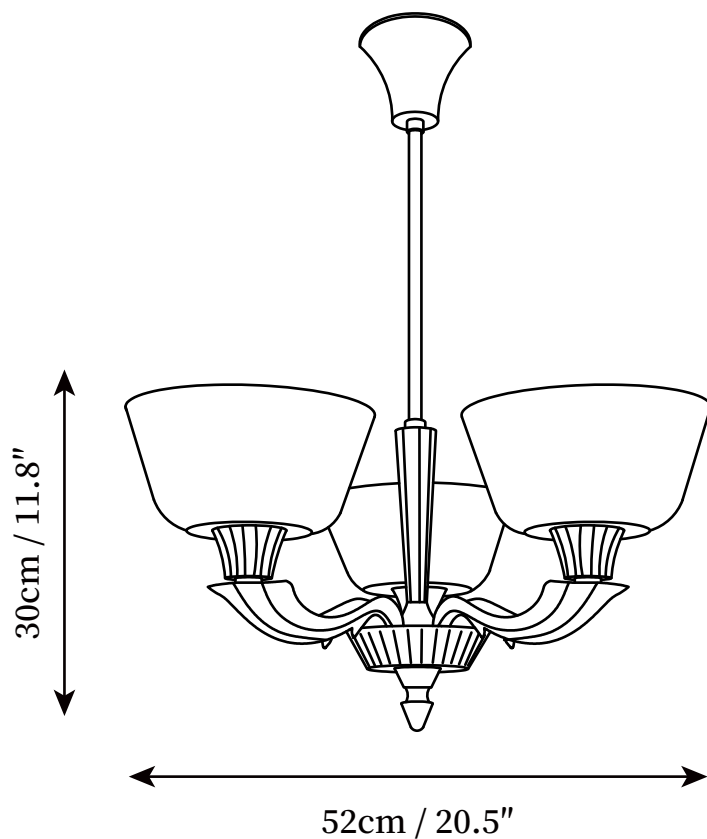

## SPECIFICATION DETAILS

\*For custom options, consult factory for details

<b>Fixture Dimensions</b>	D 20.5" x H 11.8" (3heads)
<b>Light source</b>	E26 or E27 (bulb not included)
<b>Wattage</b>	MAX 40W incandescent bulb or LED equivalent.
<b>Voltage</b>	AC 110-240V
<b>Mounting</b>	Hardwired.
<b>Dimming</b>	Compatible with dimmable bulbs (bulb not included)
<b>Control method</b>	Compatible with common wall switches (not included)
<b>Finishes</b>	Brass, Brown.
<b>Shade Details</b>	White, Beige.
<b>Material</b>	Brass, Glass, Red beech.
<b>Rod Length</b>	3.9"+7.9"+11.8" Can be spliced hanging height rod. Can be extended upon request.

## SPECIFICATION DETAILS

\*For custom options, consult factory for details

<b>Fixture Dimensions</b>	D 24.8" x H 11.8" (5heads)
<b>Light source</b>	E26 or E27 (bulb not included)
<b>Wattage</b>	MAX 40W incandescent bulb or LED equivalent.
<b>Voltage</b>	AC 110-240V
<b>Mounting</b>	Hardwired.
<b>Dimming</b>	Compatible with dimmable bulbs (bulb not included)
<b>Control method</b>	Compatible with common wall switches (not included)
<b>Finishes</b>	Brass, Brown.
<b>Shade Details</b>	White, Beige.
<b>Material</b>	Brass, Glass, Red beech.
<b>Rod Length</b>	3.9"+7.9"+11.8" Can be spliced hanging height rod. Can be extended upon request.