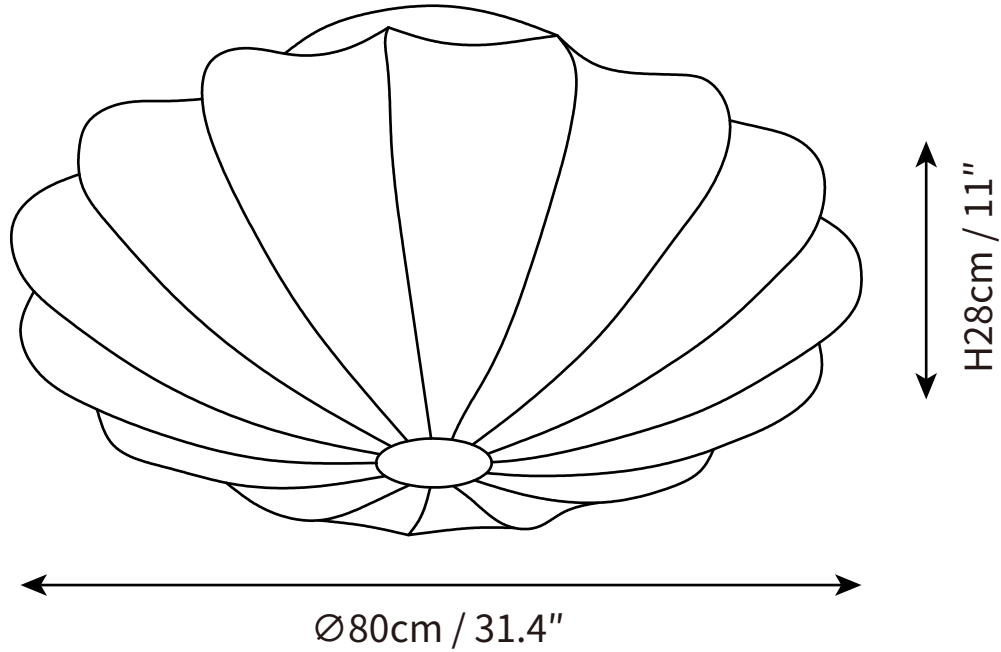

SPECIFICATION SHEET

SPECIFICATION DETAILS

*For custom options, consult factory for details

Fixture Dimensions	D 15.7" x H 7.9"
Light source	E26 or E27 (bulb not included)
Wattage	MAX 40W incandescent bulb or LED equivalent.
Voltage	AC 110-240V
Mounting	Hardwired.
Dimming	Please purchase dimmable light bulbs separately.
Control method	Compatible with common wall switches (not included)
Finishes	White
Shade Details	White
Material	Metal, Silk

SPECIFICATION SHEET

SPECIFICATION DETAILS

*For custom options, consult factory for details

Fixture Dimensions	D 19.7" x H 9.1"
Light source	E26 or E27 (bulb not included)
Wattage	MAX 40W incandescent bulb or LED equivalent.
Voltage	AC 110-240V
Mounting	Hardwired.
Dimming	Please purchase dimmable light bulbs separately.
Control method	Compatible with common wall switches (not included)
Finishes	White
Shade Details	White
Material	Metal, Silk

SPECIFICATION SHEET

SPECIFICATION DETAILS

*For custom options, consult factory for details

Fixture Dimensions	D 23.6" x H 9.8"
Light source	E26 or E27 (bulb not included)
Wattage	MAX 40W incandescent bulb or LED equivalent.
Voltage	AC 110-240V
Mounting	Hardwired.
Dimming	Please purchase dimmable light bulbs separately.
Control method	Compatible with common wall switches (not included)
Finishes	White
Shade Details	White
Material	Metal, Silk

SPECIFICATION SHEET

SPECIFICATION DETAILS

*For custom options, consult factory for details

Fixture Dimensions	D 31.4" x H 11"
Light source	E26 or E27 (bulb not included)
Wattage	MAX 40W incandescent bulb or LED equivalent.
Voltage	AC 110-240V
Mounting	Hardwired.
Dimming	Please purchase dimmable light bulbs separately.
Control method	Compatible with common wall switches (not included)
Finishes	White
Shade Details	White
Material	Metal, Silk