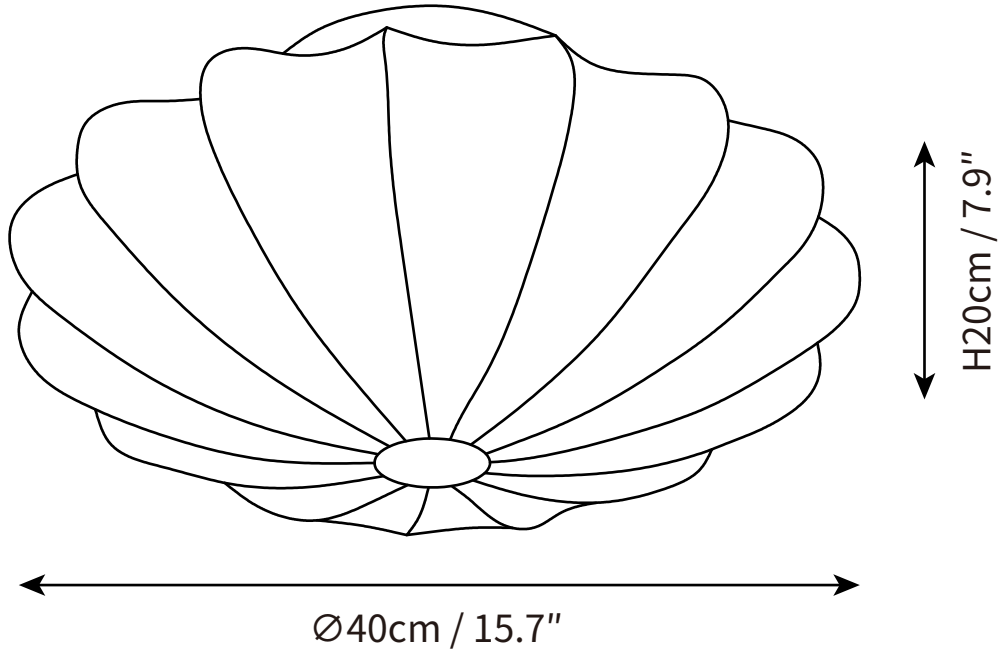

SPECIFICATION SHEET

SPECIFICATION DETAILS

*For custom options, consult factory for details

Fixture Dimensions	D 15.7" x H 7.9"
Light source	E26 or E27 (bulb not included)
Wattage	MAX 40W incandescent bulb or LED equivalent.
Voltage	AC 110-240V
Mounting	Hardwired.
Dimming	Please purchase dimmable light bulbs separately.
Control method	Compatible with common wall switches (not included)
Finishes	White
Shade Details	White
Material	Metal, Silk

SPECIFICATION SHEET

SPECIFICATION DETAILS

*For custom options, consult factory for details

Fixture Dimensions	D 19.7" x H 9.1"
Light source	E26 or E27 (bulb not included)
Wattage	MAX 40W incandescent bulb or LED equivalent.
Voltage	AC 110-240V
Mounting	Hardwired.
Dimming	Please purchase dimmable light bulbs separately.
Control method	Compatible with common wall switches (not included)
Finishes	White
Shade Details	White
Material	Metal, Silk

SPECIFICATION SHEET

SPECIFICATION DETAILS

*For custom options, consult factory for details

Fixture Dimensions	D 23.6" x H 9.8"
Light source	E26 or E27 (bulb not included)
Wattage	MAX 40W incandescent bulb or LED equivalent.
Voltage	AC 110-240V
Mounting	Hardwired.
Dimming	Please purchase dimmable light bulbs separately.
Control method	Compatible with common wall switches (not included)
Finishes	White
Shade Details	White
Material	Metal, Silk

SPECIFICATION SHEET

SPECIFICATION DETAILS

*For custom options, consult factory for details

Fixture Dimensions	D 31.4" x H 11"
Light source	E26 or E27 (bulb not included)
Wattage	MAX 40W incandescent bulb or LED equivalent.
Voltage	AC 110-240V
Mounting	Hardwired.
Dimming	Please purchase dimmable light bulbs separately.
Control method	Compatible with common wall switches (not included)
Finishes	White
Shade Details	White
Material	Metal, Silk