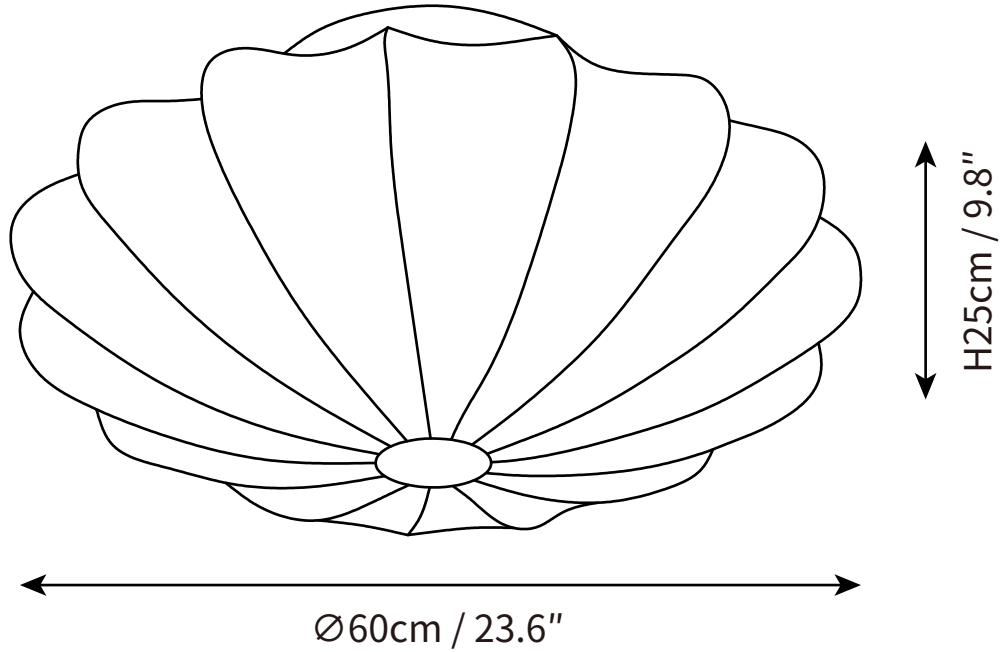

SPECIFICATION SHEET

SPECIFICATION DETAILS

*For custom options, consult factory for details

Fixture Dimensions	D 15.7" x H 7.9"
Light source	E26 or E27 (bulb not included)
Wattage	MAX 40W incandescent bulb or LED equivalent.
Voltage	AC 110-240V
Mounting	Hardwired.
Dimming	Please purchase dimmable light bulbs separately.
Control method	Compatible with common wall switches (not included)
Finishes	White
Shade Details	White
Material	Metal, Silk

SPECIFICATION SHEET

SPECIFICATION DETAILS

*For custom options, consult factory for details

Fixture Dimensions	D 19.7" x H 9.1"
Light source	E26 or E27 (bulb not included)
Wattage	MAX 40W incandescent bulb or LED equivalent.
Voltage	AC 110-240V
Mounting	Hardwired.
Dimming	Please purchase dimmable light bulbs separately.
Control method	Compatible with common wall switches (not included)
Finishes	White
Shade Details	White
Material	Metal, Silk

SPECIFICATION SHEET

SPECIFICATION DETAILS

*For custom options, consult factory for details

Fixture Dimensions	D 23.6" x H 9.8"
Light source	E26 or E27 (bulb not included)
Wattage	MAX 40W incandescent bulb or LED equivalent.
Voltage	AC 110-240V
Mounting	Hardwired.
Dimming	Please purchase dimmable light bulbs separately.
Control method	Compatible with common wall switches (not included)
Finishes	White
Shade Details	White
Material	Metal, Silk

SPECIFICATION SHEET

SPECIFICATION DETAILS

*For custom options, consult factory for details

Fixture Dimensions	D 31.4" x H 11"
Light source	E26 or E27 (bulb not included)
Wattage	MAX 40W incandescent bulb or LED equivalent.
Voltage	AC 110-240V
Mounting	Hardwired.
Dimming	Please purchase dimmable light bulbs separately.
Control method	Compatible with common wall switches (not included)
Finishes	White
Shade Details	White
Material	Metal, Silk