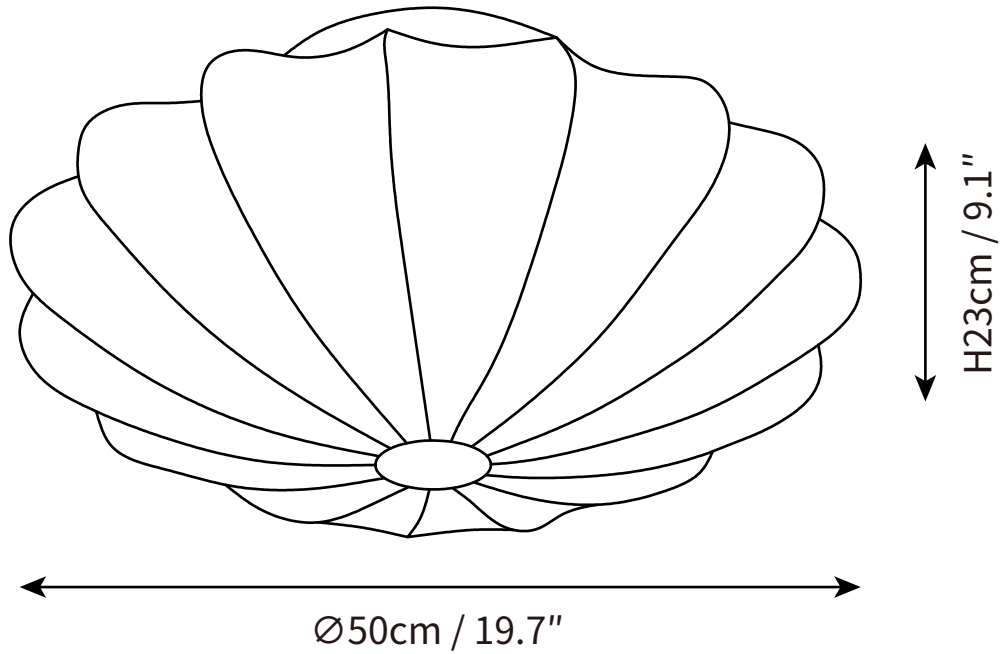

SPECIFICATION SHEET

SPECIFICATION DETAILS

*For custom options, consult factory for details

Fixture Dimensions	D 15.7" x H 7.9"
Light source	E26 or E27 (bulb not included)
Wattage	MAX 40W incandescent bulb or LED equivalent.
Voltage	AC 110-240V
Mounting	Hardwired.
Dimming	Please purchase dimmable light bulbs separately.
Control method	Compatible with common wall switches (not included)
Finishes	White
Shade Details	White
Material	Metal, Silk

SPECIFICATION SHEET

SPECIFICATION DETAILS

*For custom options, consult factory for details

Fixture Dimensions	D 19.7" x H 9.1"
Light source	E26 or E27 (bulb not included)
Wattage	MAX 40W incandescent bulb or LED equivalent.
Voltage	AC 110-240V
Mounting	Hardwired.
Dimming	Please purchase dimmable light bulbs separately.
Control method	Compatible with common wall switches (not included)
Finishes	White
Shade Details	White
Material	Metal, Silk

SPECIFICATION SHEET

SPECIFICATION DETAILS

*For custom options, consult factory for details

Fixture Dimensions	D 23.6" x H 9.8"
Light source	E26 or E27 (bulb not included)
Wattage	MAX 40W incandescent bulb or LED equivalent.
Voltage	AC 110-240V
Mounting	Hardwired.
Dimming	Please purchase dimmable light bulbs separately.
Control method	Compatible with common wall switches (not included)
Finishes	White
Shade Details	White
Material	Metal, Silk

SPECIFICATION SHEET

SPECIFICATION DETAILS

*For custom options, consult factory for details

Fixture Dimensions	D 31.4" x H 11"
Light source	E26 or E27 (bulb not included)
Wattage	MAX 40W incandescent bulb or LED equivalent.
Voltage	AC 110-240V
Mounting	Hardwired.
Dimming	Please purchase dimmable light bulbs separately.
Control method	Compatible with common wall switches (not included)
Finishes	White
Shade Details	White
Material	Metal, Silk