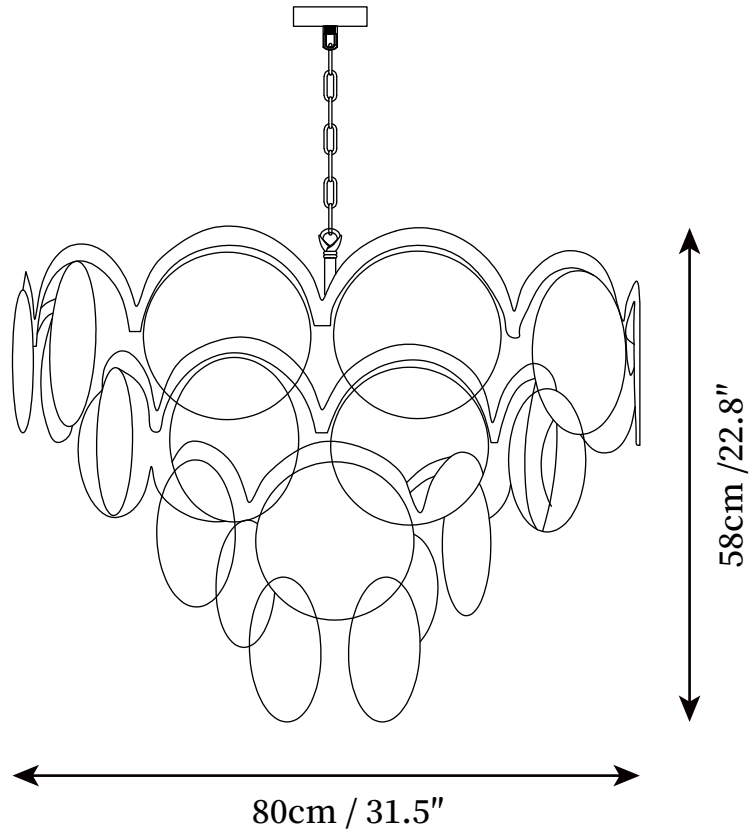

# SPECIFICATION SHEET

---

## SPECIFICATION DETAILS

\*For custom options, consult factory for details

<b>Fixture Dimensions</b>	D 31.5" x H 22.8" (13 Heads)
<b>Light source</b>	E14 (bulb not included)
<b>Wattage</b>	MAX 15W incandescent bulb or LED equivalent.
<b>Voltage</b>	AC 110-240V
<b>Mounting</b>	Hardwired.
<b>Dimming</b>	Compatible with dimmable bulbs (bulb not included)
<b>Control method</b>	Compatible with common wall switches (not included)
<b>Finishes</b>	Gold.
<b>Shade Details</b>	Amber, Smoky Gray.
<b>Material</b>	Iron, Glass.
<b>Hanging Length</b>	Chain lengths range between 12", the length can be specified according to needs