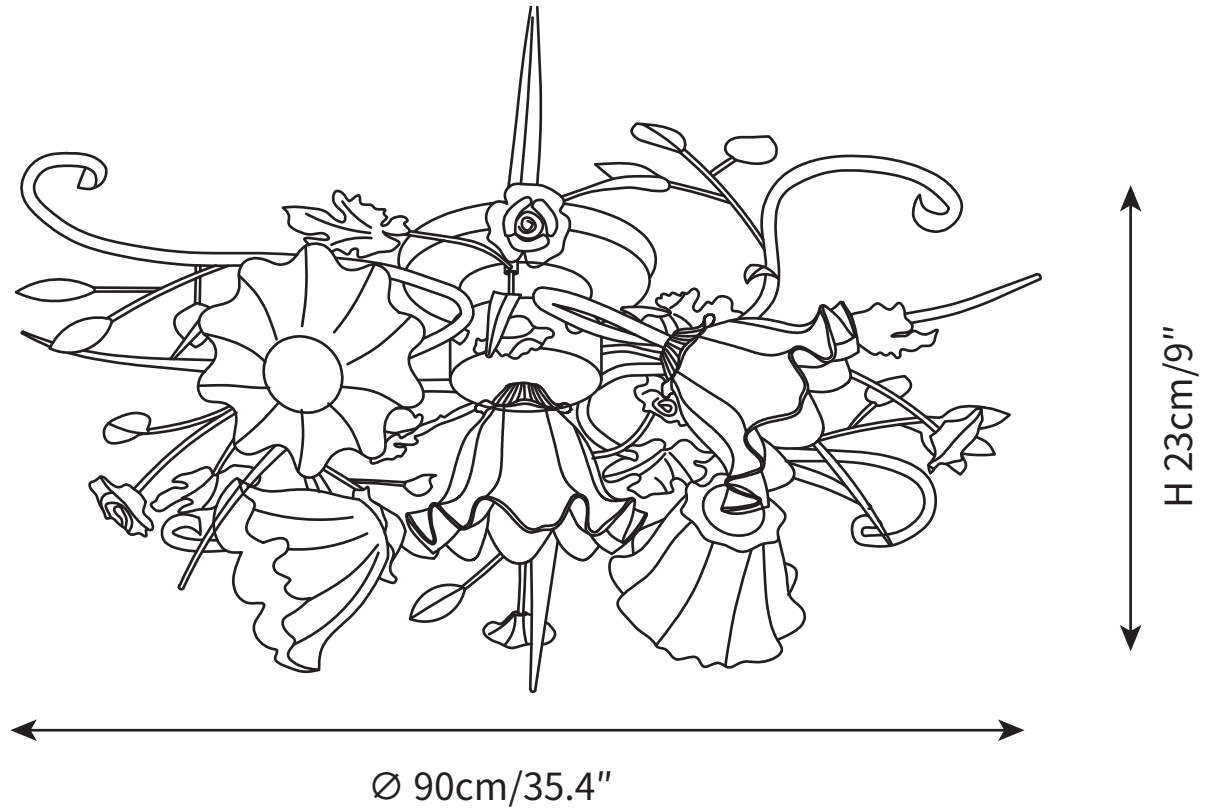

SPECIFICATION SHEET

SPECIFICATION DETAILS

*For custom options, consult factory for details

Fixture Dimensions	Ø 32.2" x H 9"
Light source	E26 or E27
Wattage	Max 40W
Voltage	AC 110-240V
Color Temperature	Based on the purchase of light bulbs
CRI(Ra)	80CRI
Mounting	Ceiling
Driver Required	NO
Optional Color Temps	Buy bulbs as needed
LED Rated Life	Based on bulb life (we do not supply bulbs)
Dimming	Dimming is not supported
Finishes	Green
Shade Finish	White
Material	Metal, Acrylic, Ceramics
Wire Length	NO
Wire Type	NO

SPECIFICATION SHEET

SPECIFICATION DETAILS

*For custom options, consult factory for details

Fixture Dimensions	$\text{Ø } 35.4'' \times \text{H } 9''$
Light source	E26 or E27
Wattage	Max 40W
Voltage	AC 110-240V
Color Temperature	Based on the purchase of light bulbs
CRI(Ra)	80CRI
Mounting	Ceiling
Driver Required	NO
Optional Color Temps	Buy bulbs as needed
LED Rated Life	Based on bulb life (we do not supply bulbs)
Dimming	Dimming is not supported
Finishes	Green
Shade Finish	White
Material	Metal, Acrylic, Ceramics
Wire Length	NO
Wire Type	NO

SPECIFICATION SHEET

SPECIFICATION DETAILS

*For custom options, consult factory for details

Fixture Dimensions	Ø 33.4" x H 9"
Light source	E26 or E27
Wattage	Max 40W
Voltage	AC 110-240V
Color Temperature	Based on the purchase of light bulbs
CRI(Ra)	80CRI
Mounting	Ceiling
Driver Required	NO
Optional Color Temps	Buy bulbs as needed
LED Rated Life	Based on bulb life (we do not supply bulbs)
Dimming	Dimming is not supported
Finishes	Green
Shade Finish	White
Material	Metal, Acrylic, Ceramics
Wire Length	NO
Wire Type	NO