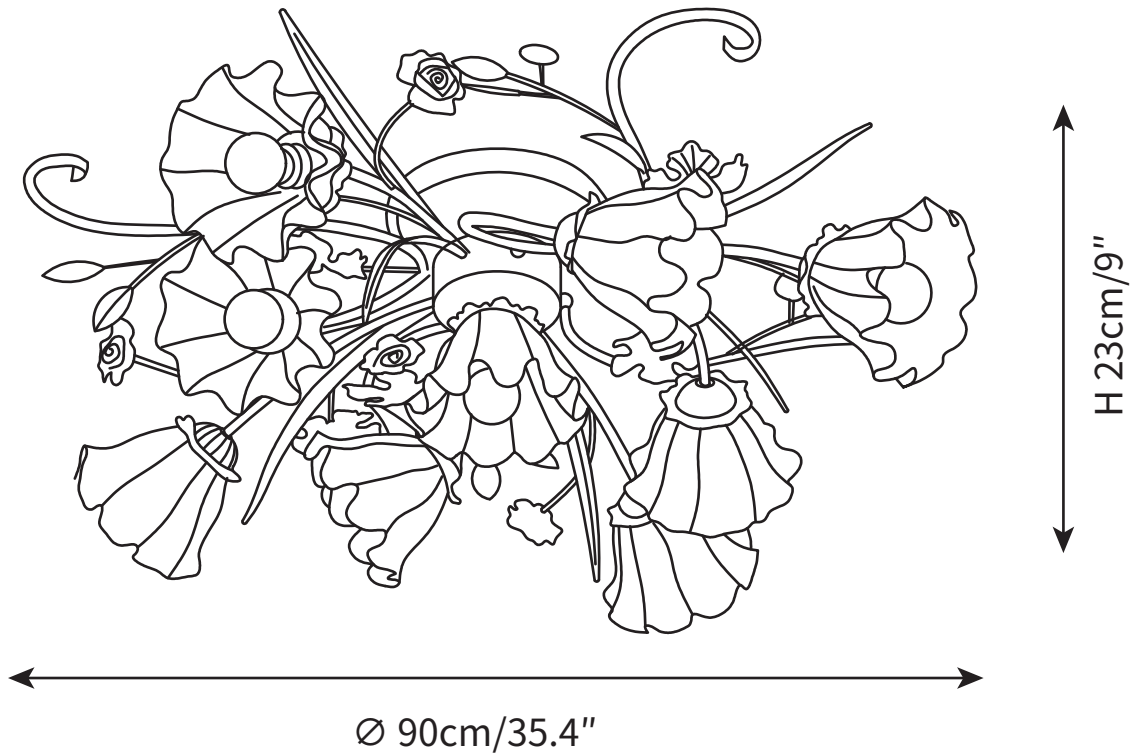

SPECIFICATION SHEET

SPECIFICATION DETAILS

*For custom options, consult factory for details

Fixture Dimensions	Ø 35.4" x H 9"
Light source	E26 or E27
Wattage	Max 40W
Voltage	AC 110-240V
Color Temperature	Based on the purchase of light bulbs
CRI(Ra)	80CRI
Mounting	Ceiling
Driver Required	NO
Optional Color Temps	Buy bulbs as needed
LED Rated Life	Based on bulb life (we do not supply bulbs)
Dimming	Dimming is not supported
Finishes	Green
Shade Finish	White
Material	Metal, Acrylic, Ceramics
Wire Length	NO
Wire Type	NO