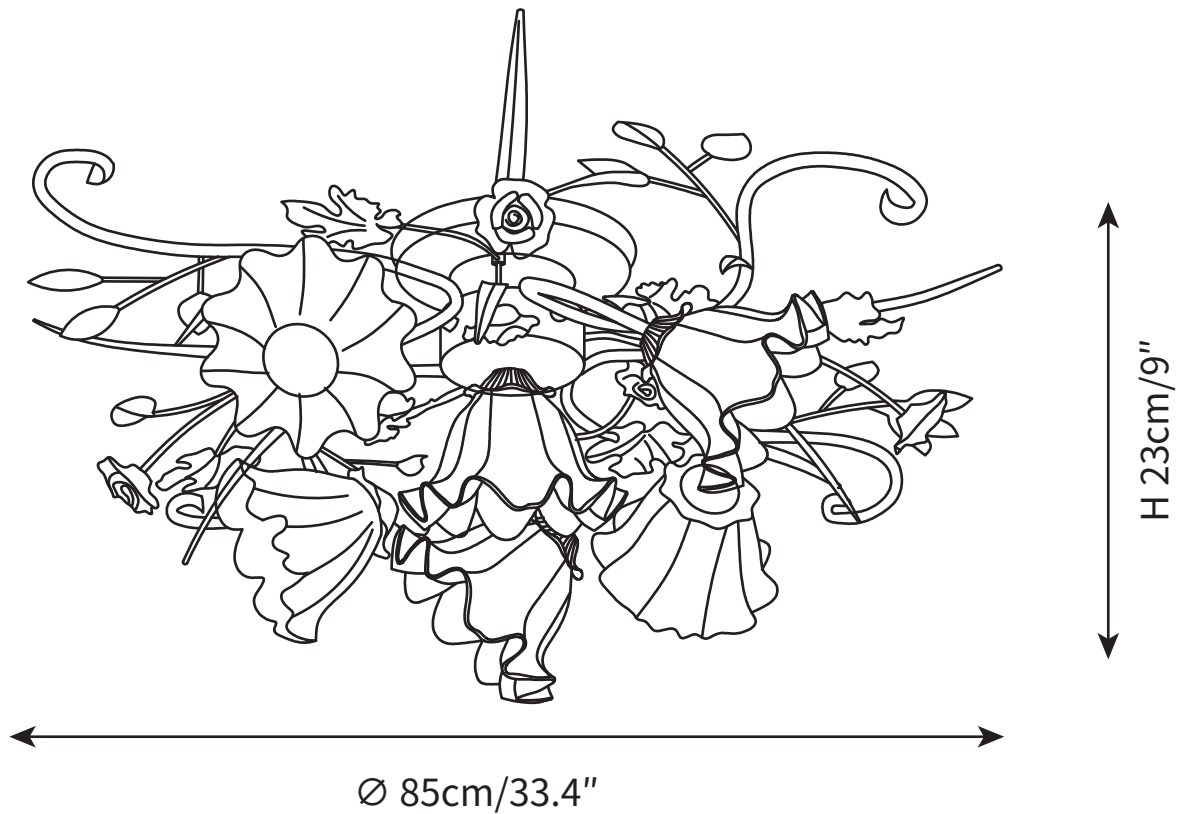

SPECIFICATION SHEET

SPECIFICATION DETAILS

*For custom options, consult factory for details

Fixture Dimensions	Ø 32.2" x H 9"
Light source	E26 or E27
Wattage	Max 40W
Voltage	AC 110-240V
Color Temperature	Based on the purchase of light bulbs
CRI(Ra)	80CRI
Mounting	Ceiling
Driver Required	NO
Optional Color Temps	Buy bulbs as needed
LED Rated Life	Based on bulb life (we do not supply bulbs)
Dimming	Dimming is not supported
Finishes	Green
Shade Finish	White
Material	Metal, Acrylic, Ceramics
Wire Length	NO
Wire Type	NO

SPECIFICATION SHEET

SPECIFICATION DETAILS

*For custom options, consult factory for details

Fixture Dimensions	$\text{Ø } 35.4'' \times \text{H } 9''$
Light source	E26 or E27
Wattage	Max 40W
Voltage	AC 110-240V
Color Temperature	Based on the purchase of light bulbs
CRI(Ra)	80CRI
Mounting	Ceiling
Driver Required	NO
Optional Color Temps	Buy bulbs as needed
LED Rated Life	Based on bulb life (we do not supply bulbs)
Dimming	Dimming is not supported
Finishes	Green
Shade Finish	White
Material	Metal, Acrylic, Ceramics
Wire Length	NO
Wire Type	NO

SPECIFICATION SHEET

SPECIFICATION DETAILS

*For custom options, consult factory for details

Fixture Dimensions	Ø 33.4" x H 9"
Light source	E26 or E27
Wattage	Max 40W
Voltage	AC 110-240V
Color Temperature	Based on the purchase of light bulbs
CRI(Ra)	80CRI
Mounting	Ceiling
Driver Required	NO
Optional Color Temps	Buy bulbs as needed
LED Rated Life	Based on bulb life (we do not supply bulbs)
Dimming	Dimming is not supported
Finishes	Green
Shade Finish	White
Material	Metal, Acrylic, Ceramics
Wire Length	NO
Wire Type	NO