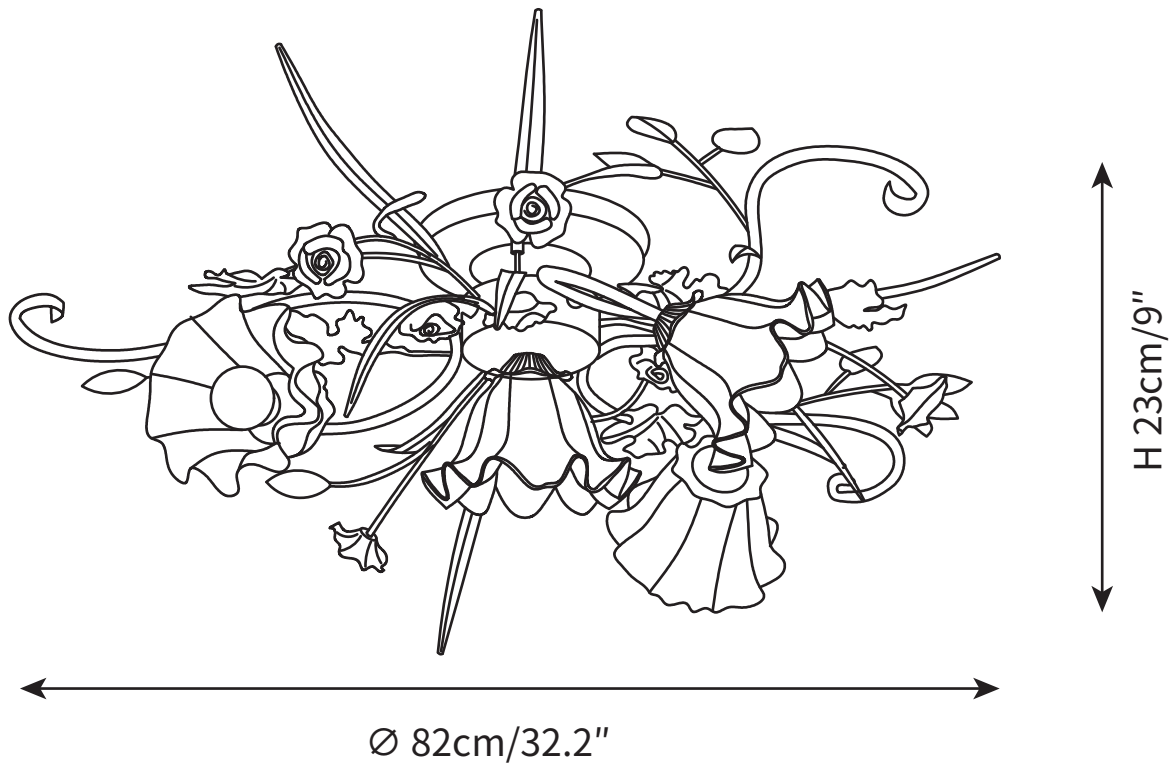

SPECIFICATION SHEET

SPECIFICATION DETAILS

*For custom options, consult factory for details

Fixture Dimensions	Ø 32.2" x H 9"
Light source	E26 or E27
Wattage	Max 40W
Voltage	AC 110-240V
Color Temperature	Based on the purchase of light bulbs
CRI(Ra)	80CRI
Mounting	Ceiling
Driver Required	NO
Optional Color Temps	Buy bulbs as needed
LED Rated Life	Based on bulb life (we do not supply bulbs)
Dimming	Dimming is not supported
Finishes	Green
Shade Finish	White
Material	Metal, Acrylic, Ceramics
Wire Length	NO
Wire Type	NO

SPECIFICATION SHEET

SPECIFICATION DETAILS

*For custom options, consult factory for details

Fixture Dimensions	$\text{Ø } 35.4'' \times \text{H } 9''$
Light source	E26 or E27
Wattage	Max 40W
Voltage	AC 110-240V
Color Temperature	Based on the purchase of light bulbs
CRI(Ra)	80CRI
Mounting	Ceiling
Driver Required	NO
Optional Color Temps	Buy bulbs as needed
LED Rated Life	Based on bulb life (we do not supply bulbs)
Dimming	Dimming is not supported
Finishes	Green
Shade Finish	White
Material	Metal, Acrylic, Ceramics
Wire Length	NO
Wire Type	NO

SPECIFICATION SHEET

SPECIFICATION DETAILS

*For custom options, consult factory for details

Fixture Dimensions	Ø 33.4" x H 9"
Light source	E26 or E27
Wattage	Max 40W
Voltage	AC 110-240V
Color Temperature	Based on the purchase of light bulbs
CRI(Ra)	80CRI
Mounting	Ceiling
Driver Required	NO
Optional Color Temps	Buy bulbs as needed
LED Rated Life	Based on bulb life (we do not supply bulbs)
Dimming	Dimming is not supported
Finishes	Green
Shade Finish	White
Material	Metal, Acrylic, Ceramics
Wire Length	NO
Wire Type	NO