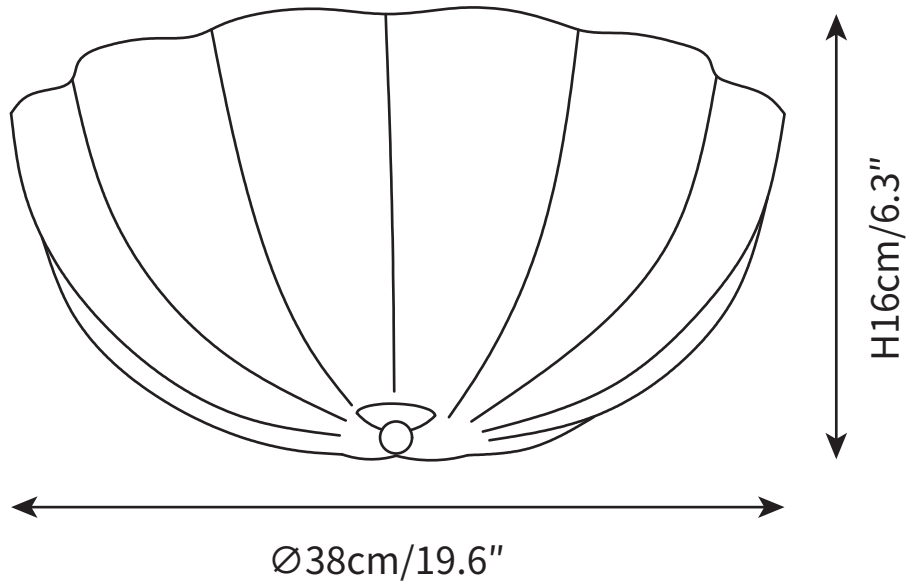

SPECIFICATION SHEET

SPECIFICATION DETAILS

*For custom options, consult factory for details

	Ø 19.6" x H 6.3"
Light source	Integrated LED
Wattage	~5W
Voltage	AC 110-240V
Color Temperature	3000K
CRI(Ra)	80CRI
Mounting	Ceiling
Driver Required	Yes
Optional Color Temps	Warm Light (3000K), Neutral Light (4500K), Cool Light (6000K)
LED Rated Life	30000 hours
Dimming	Dimming is not supported
Finishes	Chrome
Shade Finish	White
Material	Metal, Glass
Wire Length	NO
Wire Type	NO