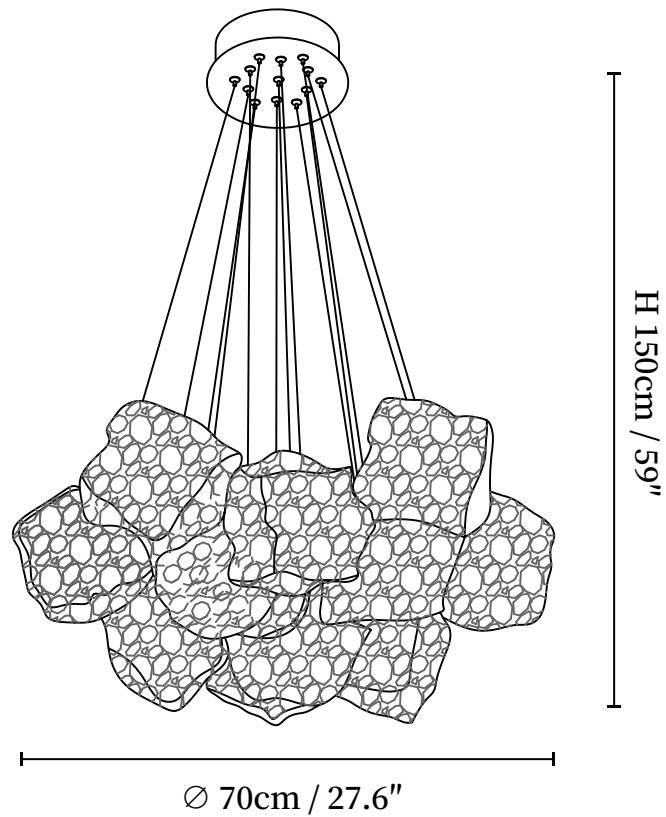

SPECIFICATION SHEET

SPECIFICATION DETAILS

*For custom options, consult factory for details

Fixture Dimensions	D 13.8" x H 59" (G9*7)
Light source	G9 (bulb not included)
Wattage	MAX 5W incandescent bulb or LED equivalent.
Voltage	AC 110-240V
Mounting	Hardwired.
Dimming	Compatible with dimmable bulbs (bulb not included)
Control method	Compatible with common wall switches (not included)
Finishes	Silver.
Shade Details	Clear Glass.
Material	Iron, Glass.
Wire Length	The standard length of the suspended wire is 59 "(150 cm) and the length is adjustable.

SPECIFICATION SHEET

SPECIFICATION DETAILS

*For custom options, consult factory for details

Fixture Dimensions	D27.6"x H 59" (G9*19)
Light source	G9 (bulb not included)
Wattage	MAX 5W incandescent bulb or LED equivalent.
Voltage	AC 110-240V
Mounting	Hardwired.
Dimming	Compatible with dimmable bulbs (bulb not included)
Control method	Compatible with common wall switches(not included)
Finishes	Silver.
Shade Details	Clear Glass.
Material	Iron, Glass.
Wire Length	The standard length of the suspended wire is 59 "(150 cm) and the length is adjustable.
