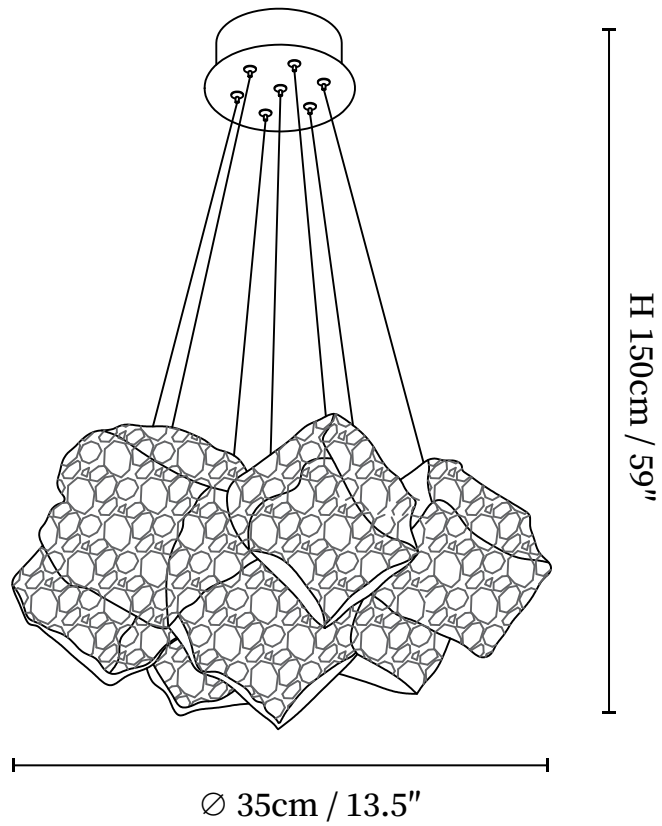

SPECIFICATION SHEET

SPECIFICATION DETAILS

*For custom options, consult factory for details

Fixture Dimensions	D 13.8" x H 59" (G9*7)
Light source	G9 (bulb not included)
Wattage	MAX 5W incandescent bulb or LED equivalent.
Voltage	AC 110-240V
Mounting	Hardwired.
Dimming	Compatible with dimmable bulbs (bulb not included)
Control method	Compatible with common wall switches (not included)
Finishes	Silver.
Shade Details	Clear Glass.
Material	Iron, Glass.
Wire Length	The standard length of the suspended wire is 59 "(150 cm) and the length is adjustable.

SPECIFICATION SHEET

SPECIFICATION DETAILS

*For custom options, consult factory for details

Fixture Dimensions	D27.6"x H 59" (G9*19)
Light source	G9 (bulb not included)
Wattage	MAX 5W incandescent bulb or LED equivalent.
Voltage	AC 110-240V
Mounting	Hardwired.
Dimming	Compatible with dimmable bulbs (bulb not included)
Control method	Compatible with common wall switches(not included)
Finishes	Silver.
Shade Details	Clear Glass.
Material	Iron, Glass.
Wire Length	The standard length of the suspended wire is 59 "(150 cm) and the length is adjustable.
