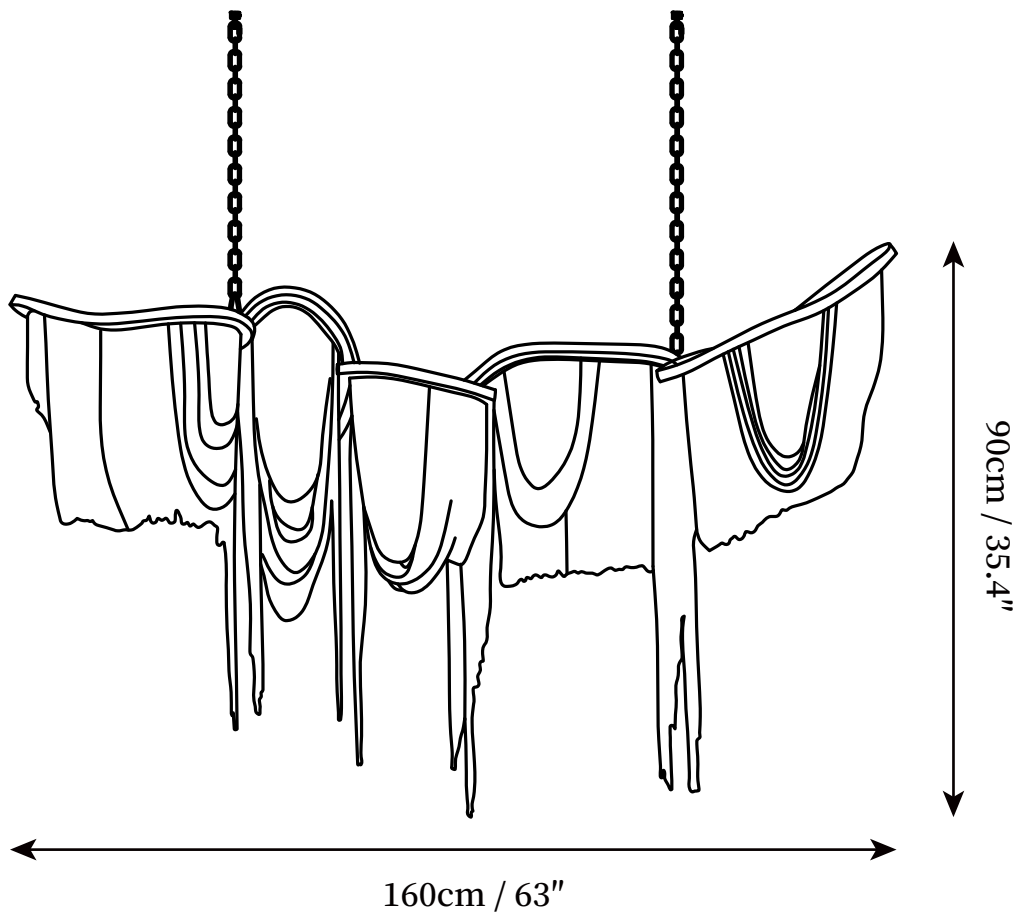

SPECIFICATION SHEET

SPECIFICATION DETAILS

*For custom options, consult factory for details

Fixture Dimensions	L 47.2" x H 35.4", L 63" x H 35.4"
Light source	E14 (bulb not included)
Wattage	MAX 15W incandescent bulb or LED equivalent.
Voltage	AC 110-240V
Mounting	Hardwired.
Dimming	Compatible with dimmable bulbs (bulb not included)
Control method	Compatible with common wall switches (not included)
Finishes	Gold, Silver
Shade Details	Gold, Silver
Material	Iron, Aluminum
Hanging Length	Chain lengths range between 19.7", the length can be specified according to needs