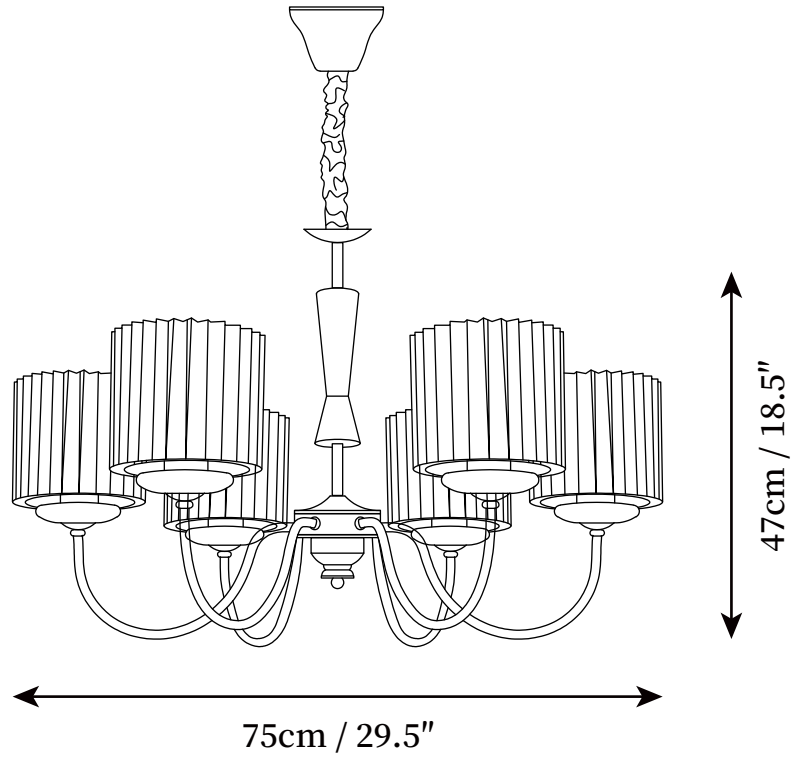

SPECIFICATION SHEET

SPECIFICATION DETAILS

*For custom options, consult factory for details

Fixture Dimensions	D 29.5" x H 18.5" (6 Heads)
Light source	E26 or E27 (bulb not included)
Wattage	MAX 40W incandescent bulb or LED equivalent.
Voltage	AC 110-240V
Mounting	Hardwired.
Dimming	Compatible with dimmable bulbs (bulb not included)
Control method	Compatible with common wall switches(not included)
Finishes	Walnut color, Copper.
Shade Details	White.
Material	Iron, White Oak, Fabric.
Hanging Length	Chain lengths range between 19.7", the length can be specified according to needs

SPECIFICATION SHEET

SPECIFICATION DETAILS

*For custom options, consult factory for details

Fixture Dimensions	D 34.6" x H 18.9" (8 Heads)
Light source	E26 or E27 (bulb not included)
Wattage	MAX 40W incandescent bulb or LED equivalent.
Voltage	AC 110-240V
Mounting	Hardwired.
Dimming	Compatible with dimmable bulbs (bulb not included)
Control method	Compatible with common wall switches(not included)
Finishes	Walnut color, Copper.
Shade Details	White.
Material	Iron, White Oak, Fabric.
Hanging Length	Chain lengths range between 19.7", the length can be specified according to needs