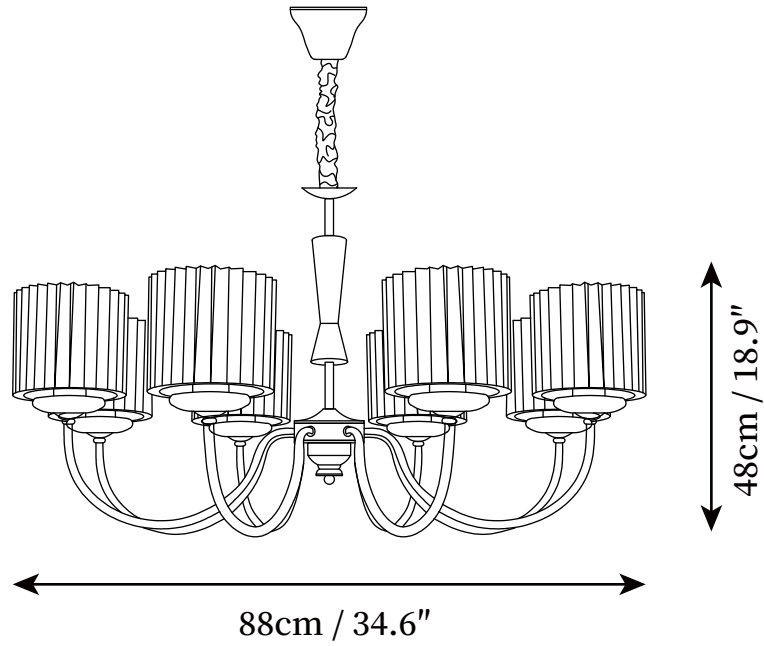

SPECIFICATION SHEET

SPECIFICATION DETAILS

*For custom options, consult factory for details

Fixture Dimensions	D 29.5" x H 18.5" (6 Heads)
Light source	E26 or E27 (bulb not included)
Wattage	MAX 40W incandescent bulb or LED equivalent.
Voltage	AC 110-240V
Mounting	Hardwired.
Dimming	Compatible with dimmable bulbs (bulb not included)
Control method	Compatible with common wall switches(not included)
Finishes	Walnut color, Copper.
Shade Details	White.
Material	Iron, White Oak, Fabric.
Hanging Length	Chain lengths range between 19.7", the length can be specified according to needs

SPECIFICATION SHEET

SPECIFICATION DETAILS

*For custom options, consult factory for details

Fixture Dimensions	D 34.6" x H 18.9" (8 Heads)
Light source	E26 or E27 (bulb not included)
Wattage	MAX 40W incandescent bulb or LED equivalent.
Voltage	AC 110-240V
Mounting	Hardwired.
Dimming	Compatible with dimmable bulbs (bulb not included)
Control method	Compatible with common wall switches(not included)
Finishes	Walnut color, Copper.
Shade Details	White.
Material	Iron, White Oak, Fabric.
Hanging Length	Chain lengths range between 19.7", the length can be specified according to needs