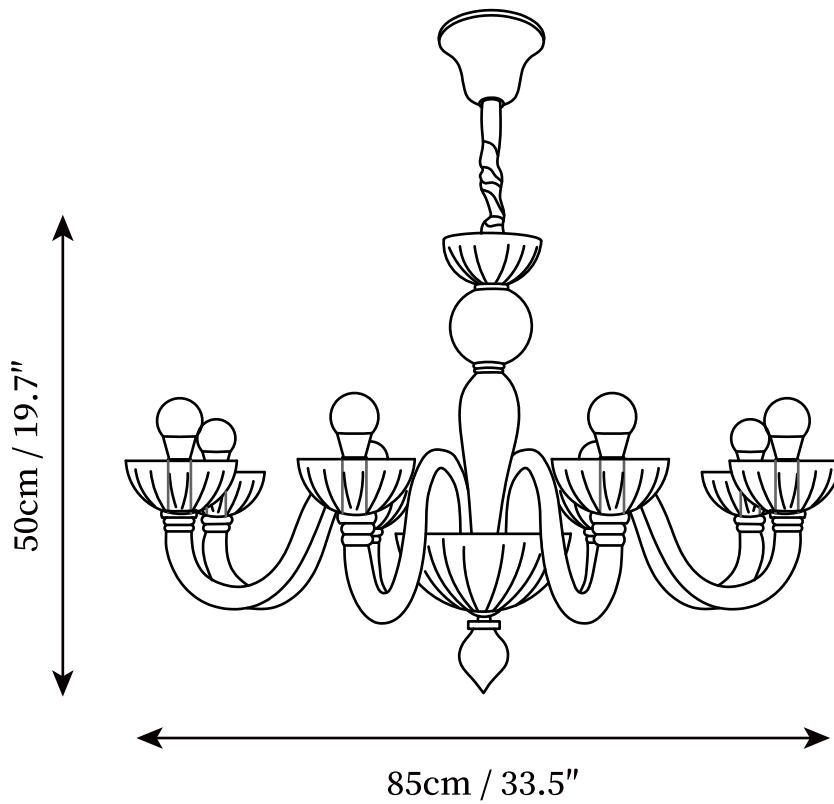

SPECIFICATION SHEET

SPECIFICATION DETAILS

*For custom options, consult factory for details

Fixture Dimensions	D 27.6" x H 19.7" (6heads)
Light source	E14 (bulb not included)
Wattage	MAX 15W incandescent bulb or LED equivalent.
Voltage	AC 110-240V
Mounting	Hardwired.
Dimming	Compatible with dimmable bulbs (bulb not included)
Control method	Compatible with common wall switches(not included)
Finishes	Purple pink
Shade Details	Purple pink
Material	Glass, Metal.
Rod Length	12" Adjustable hanging height chain, which can be lengthened as required.

SPECIFICATION SHEET

SPECIFICATION DETAILS

*For custom options, consult factory for details

Fixture Dimensions	D 33.5" x H 19.7" (8heads)
Light source	E14 (bulb not included)
Wattage	MAX 15W incandescent bulb or LED equivalent.
Voltage	AC 110-240V
Mounting	Hardwired.
Dimming	Compatible with dimmable bulbs (bulb not included)
Control method	Compatible with common wall switches(not included)
Finishes	Purple pink
Shade Details	Purple pink
Material	Glass, Metal.
Rod Length	12" Adjustable hanging height chain, which can be lengthened as required.