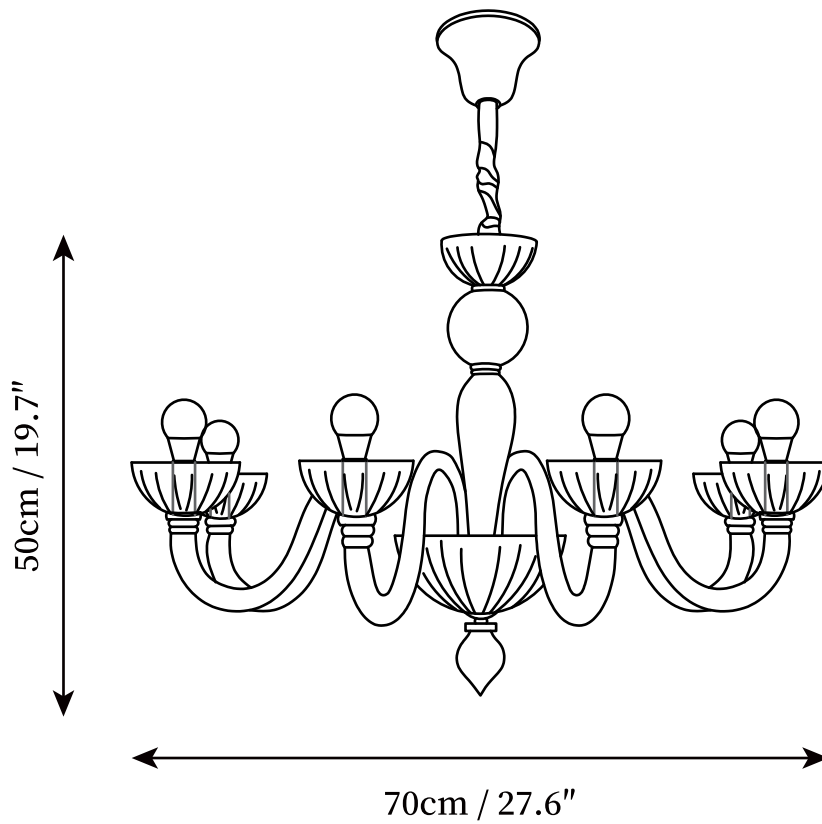

SPECIFICATION SHEET

SPECIFICATION DETAILS

*For custom options, consult factory for details

Fixture Dimensions	D 27.6" x H 19.7" (6heads)
Light source	E14 (bulb not included)
Wattage	MAX 15W incandescent bulb or LED equivalent.
Voltage	AC 110-240V
Mounting	Hardwired.
Dimming	Compatible with dimmable bulbs (bulb not included)
Control method	Compatible with common wall switches(not included)
Finishes	Purple pink
Shade Details	Purple pink
Material	Glass, Metal.
Rod Length	12" Adjustable hanging height chain, which can be lengthened as required.

SPECIFICATION SHEET

SPECIFICATION DETAILS

*For custom options, consult factory for details

Fixture Dimensions	D 33.5" x H 19.7" (8heads)
Light source	E14 (bulb not included)
Wattage	MAX 15W incandescent bulb or LED equivalent.
Voltage	AC 110-240V
Mounting	Hardwired.
Dimming	Compatible with dimmable bulbs (bulb not included)
Control method	Compatible with common wall switches(not included)
Finishes	Purple pink
Shade Details	Purple pink
Material	Glass, Metal.
Rod Length	12" Adjustable hanging height chain, which can be lengthened as required.