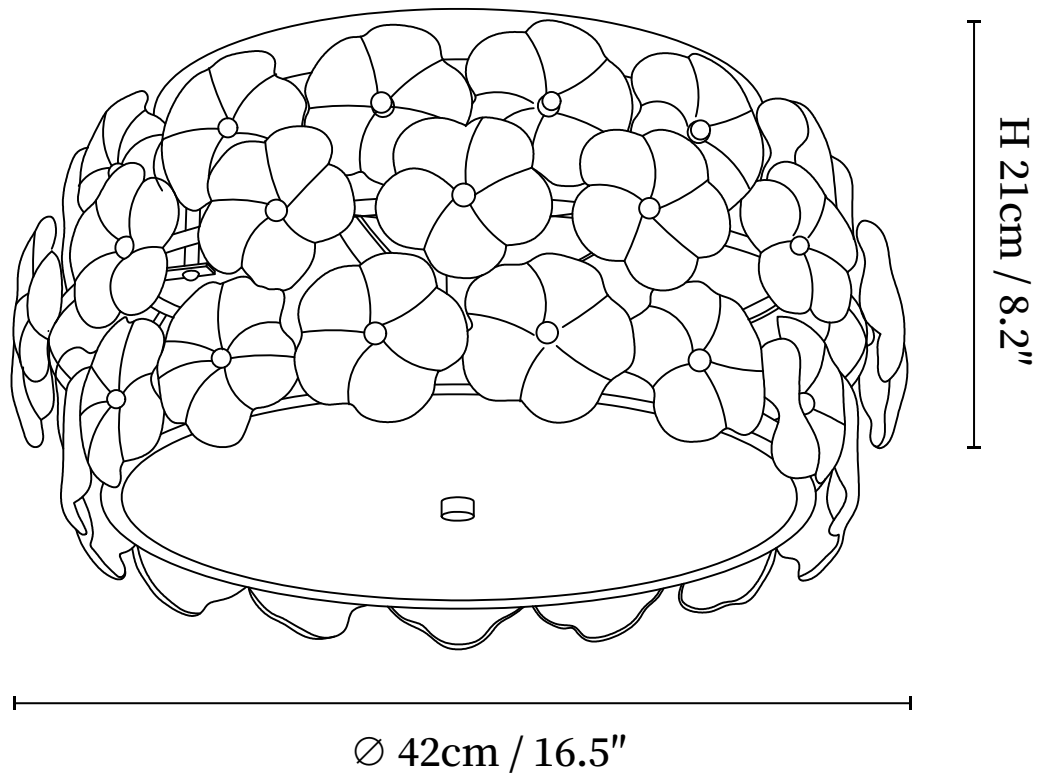

## SPECIFICATION DETAILS

\*For custom options, consult factory for details

<b>Fixture Dimensions</b>	D 16.5" x H 8.2" (E14*6)
<b>Light source</b>	E14 (bulb not included)
<b>Wattage</b>	MAX 15W incandescent bulb or LED equivalent.
<b>Voltage</b>	AC 110-240V
<b>Mounting</b>	Hardwired.
<b>Dimming</b>	Please purchase dimmable light bulbs separately.
<b>Control method</b>	Compatible with common wall switches (not included)
<b>Finishes</b>	Gold.
<b>Shade Details</b>	White
<b>Material</b>	Glass, Ceramics, Iron.

## SPECIFICATION DETAILS

\*For custom options, consult factory for details

<b>Fixture Dimensions</b>	D 20.4" x H 8.2" (E14*9)
<b>Light source</b>	E14 (bulb not included)
<b>Wattage</b>	MAX 15W incandescent bulb or LED equivalent.
<b>Voltage</b>	AC 110-240V
<b>Mounting</b>	Hardwired.
<b>Dimming</b>	Please purchase dimmable light bulbs separately.
<b>Control method</b>	Compatible with common wall switches (not included)
<b>Finishes</b>	Gold.
<b>Shade Details</b>	White
<b>Material</b>	Glass, Ceramics, Iron.