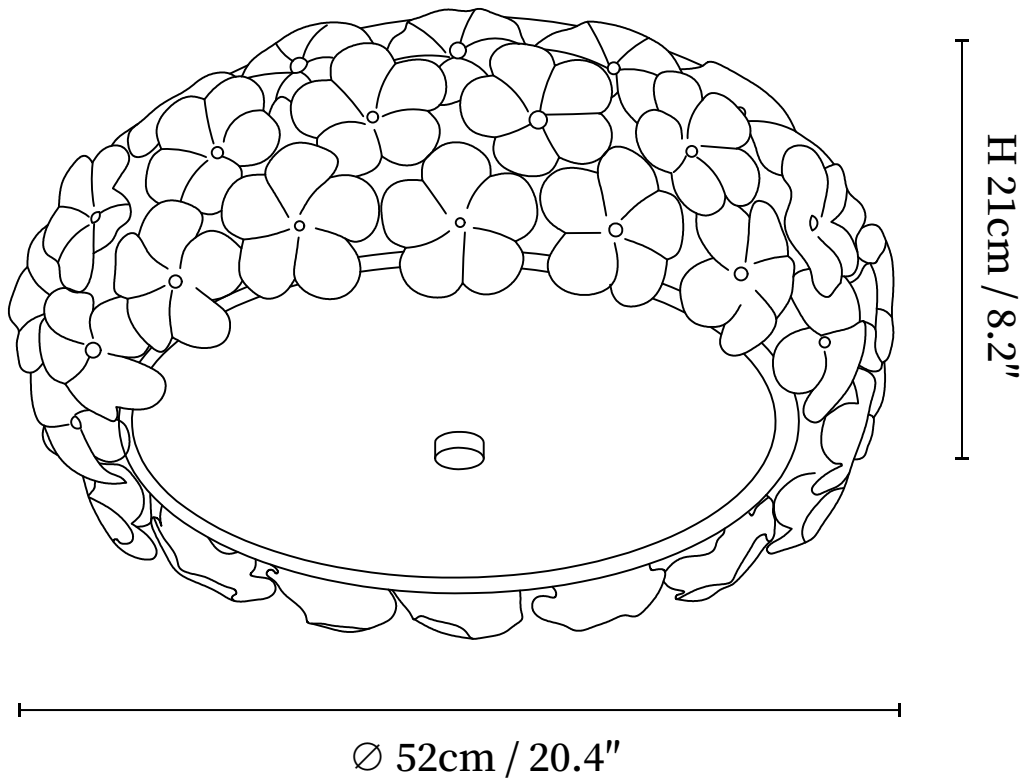

## SPECIFICATION DETAILS

\*For custom options, consult factory for details

<b>Fixture Dimensions</b>	D 16.5" x H 8.2" (E14*6)
<b>Light source</b>	E14 (bulb not included)
<b>Wattage</b>	MAX 15W incandescent bulb or LED equivalent.
<b>Voltage</b>	AC 110-240V
<b>Mounting</b>	Hardwired.
<b>Dimming</b>	Please purchase dimmable light bulbs separately.
<b>Control method</b>	Compatible with common wall switches (not included)
<b>Finishes</b>	Gold.
<b>Shade Details</b>	White
<b>Material</b>	Glass, Ceramics, Iron.

## SPECIFICATION DETAILS

\*For custom options, consult factory for details

<b>Fixture Dimensions</b>	D 20.4" x H 8.2" (E14*9)
<b>Light source</b>	E14 (bulb not included)
<b>Wattage</b>	MAX 15W incandescent bulb or LED equivalent.
<b>Voltage</b>	AC 110-240V
<b>Mounting</b>	Hardwired.
<b>Dimming</b>	Please purchase dimmable light bulbs separately.
<b>Control method</b>	Compatible with common wall switches (not included)
<b>Finishes</b>	Gold.
<b>Shade Details</b>	White
<b>Material</b>	Glass, Ceramics, Iron.