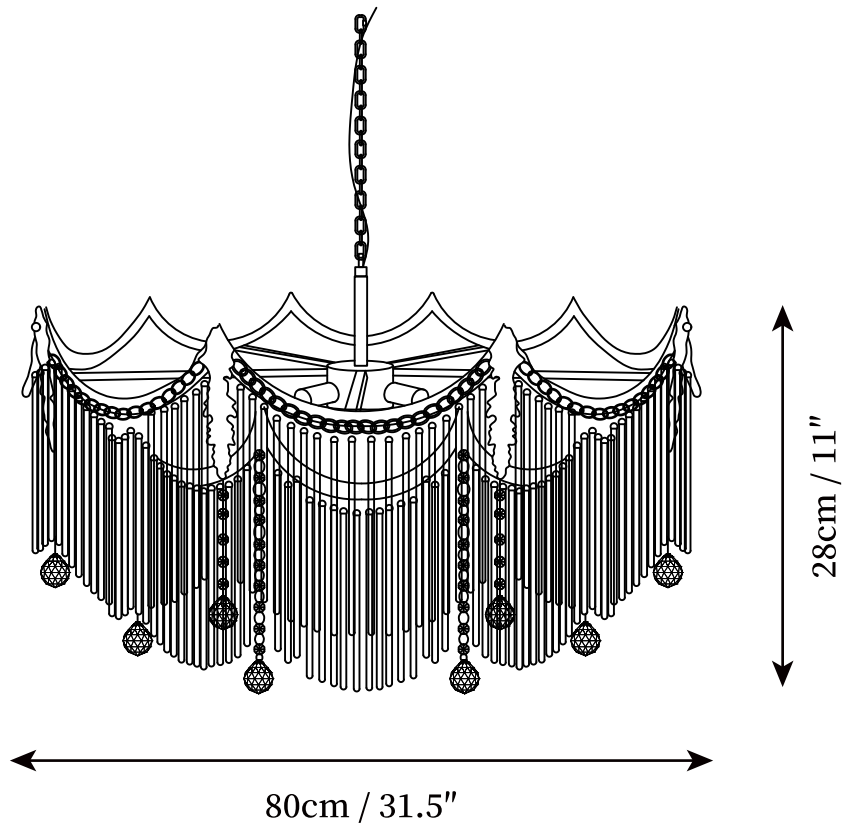

## SPECIFICATION DETAILS

\*For custom options, consult factory for details

<b>Fixture Dimensions</b>	D 15.7" x H 11"
<b>Light source</b>	E14 (bulb not included)
<b>Wattage</b>	MAX 15W incandescent bulb or LED equivalent.
<b>Voltage</b>	AC 110-240V
<b>Mounting</b>	Hardwired.
<b>Dimming</b>	Compatible with dimmable bulbs (bulb not included)
<b>Control method</b>	Compatible with common wall switches(not included)
<b>Finishes</b>	Copper.
<b>Shade Details</b>	Clear.
<b>Material</b>	Iron, Metal, Glass.
<b>Hanging Length</b>	Chain lengths range between 19.7", the length can be specified according to needs

## SPECIFICATION DETAILS

\*For custom options, consult factory for details

<b>Fixture Dimensions</b>	D 23.6" x H 11"
<b>Light source</b>	E14 (bulb not included)
<b>Wattage</b>	MAX 15W incandescent bulb or LED equivalent.
<b>Voltage</b>	AC 110-240V
<b>Mounting</b>	Hardwired.
<b>Dimming</b>	Compatible with dimmable bulbs (bulb not included)
<b>Control method</b>	Compatible with common wall switches (not included)
<b>Finishes</b>	Copper.
<b>Shade Details</b>	Clear.
<b>Material</b>	Iron, Metal, Glass.
<b>Hanging Length</b>	Chain lengths range between 19.7", the length can be specified according to needs

## SPECIFICATION DETAILS

\*For custom options, consult factory for details

---

<b>Fixture Dimensions</b>	D 31.5" x H 14.2"
<b>Light source</b>	E14 (bulb not included)
<b>Wattage</b>	MAX 15W incandescent bulb or LED equivalent.
<b>Voltage</b>	AC 110-240V
<b>Mounting</b>	Hardwired.
<b>Dimming</b>	Compatible with dimmable bulbs (bulb not included)
<b>Control method</b>	Compatible with common wall switches(not included)
<b>Finishes</b>	Copper.
<b>Shade Details</b>	Clear.
<b>Material</b>	Iron, Metal, Glass.
<b>Hanging Length</b>	Chain lengths range between 19.7", the length can be specified according to needs