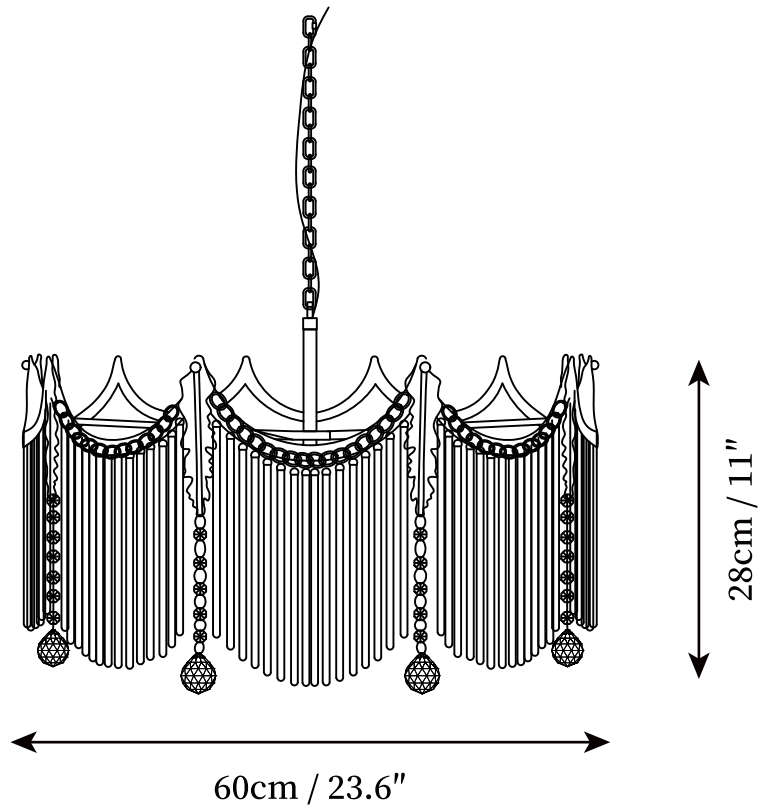

## SPECIFICATION DETAILS

\*For custom options, consult factory for details

<b>Fixture Dimensions</b>	D 15.7" x H 11"
<b>Light source</b>	E14 (bulb not included)
<b>Wattage</b>	MAX 15W incandescent bulb or LED equivalent.
<b>Voltage</b>	AC 110-240V
<b>Mounting</b>	Hardwired.
<b>Dimming</b>	Compatible with dimmable bulbs (bulb not included)
<b>Control method</b>	Compatible with common wall switches(not included)
<b>Finishes</b>	Copper.
<b>Shade Details</b>	Clear.
<b>Material</b>	Iron, Metal, Glass.
<b>Hanging Length</b>	Chain lengths range between 19.7", the length can be specified according to needs

## SPECIFICATION DETAILS

\*For custom options, consult factory for details

<b>Fixture Dimensions</b>	D 23.6" x H 11"
<b>Light source</b>	E14 (bulb not included)
<b>Wattage</b>	MAX 15W incandescent bulb or LED equivalent.
<b>Voltage</b>	AC 110-240V
<b>Mounting</b>	Hardwired.
<b>Dimming</b>	Compatible with dimmable bulbs (bulb not included)
<b>Control method</b>	Compatible with common wall switches (not included)
<b>Finishes</b>	Copper.
<b>Shade Details</b>	Clear.
<b>Material</b>	Iron, Metal, Glass.
<b>Hanging Length</b>	Chain lengths range between 19.7", the length can be specified according to needs

## SPECIFICATION DETAILS

\*For custom options, consult factory for details

---

<b>Fixture Dimensions</b>	D 31.5" x H 14.2"
<b>Light source</b>	E14 (bulb not included)
<b>Wattage</b>	MAX 15W incandescent bulb or LED equivalent.
<b>Voltage</b>	AC 110-240V
<b>Mounting</b>	Hardwired.
<b>Dimming</b>	Compatible with dimmable bulbs (bulb not included)
<b>Control method</b>	Compatible with common wall switches(not included)
<b>Finishes</b>	Copper.
<b>Shade Details</b>	Clear.
<b>Material</b>	Iron, Metal, Glass.
<b>Hanging Length</b>	Chain lengths range between 19.7", the length can be specified according to needs