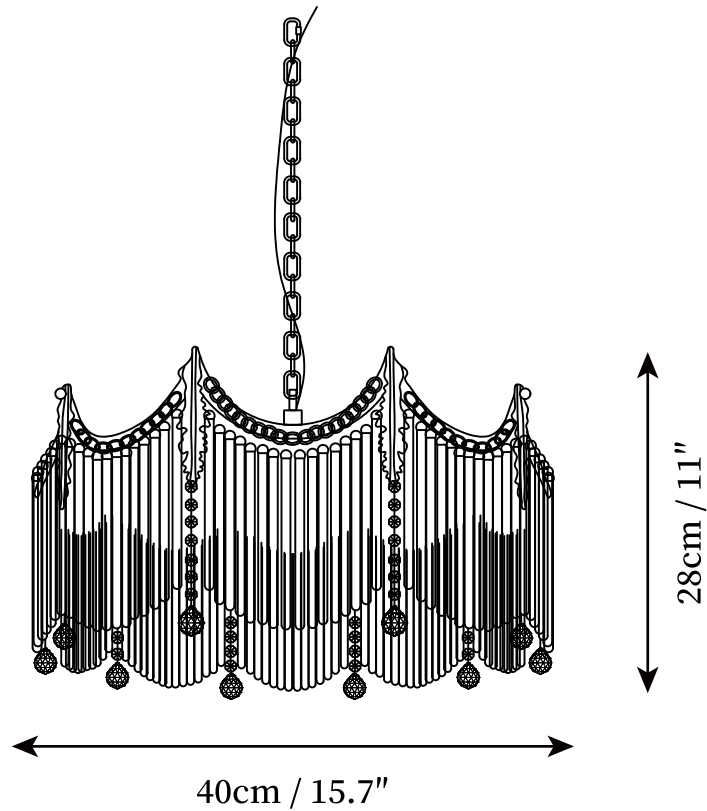

## SPECIFICATION DETAILS

\*For custom options, consult factory for details

<b>Fixture Dimensions</b>	D 15.7" x H 11"
<b>Light source</b>	E14 (bulb not included)
<b>Wattage</b>	MAX 15W incandescent bulb or LED equivalent.
<b>Voltage</b>	AC 110-240V
<b>Mounting</b>	Hardwired.
<b>Dimming</b>	Compatible with dimmable bulbs (bulb not included)
<b>Control method</b>	Compatible with common wall switches(not included)
<b>Finishes</b>	Copper.
<b>Shade Details</b>	Clear.
<b>Material</b>	Iron, Metal, Glass.
<b>Hanging Length</b>	Chain lengths range between 19.7", the length can be specified according to needs

## SPECIFICATION DETAILS

\*For custom options, consult factory for details

<b>Fixture Dimensions</b>	D 23.6" x H 11"
<b>Light source</b>	E14 (bulb not included)
<b>Wattage</b>	MAX 15W incandescent bulb or LED equivalent.
<b>Voltage</b>	AC 110-240V
<b>Mounting</b>	Hardwired.
<b>Dimming</b>	Compatible with dimmable bulbs (bulb not included)
<b>Control method</b>	Compatible with common wall switches (not included)
<b>Finishes</b>	Copper.
<b>Shade Details</b>	Clear.
<b>Material</b>	Iron, Metal, Glass.
<b>Hanging Length</b>	Chain lengths range between 19.7", the length can be specified according to needs

## SPECIFICATION DETAILS

\*For custom options, consult factory for details

---

<b>Fixture Dimensions</b>	D 31.5" x H 14.2"
<b>Light source</b>	E14 (bulb not included)
<b>Wattage</b>	MAX 15W incandescent bulb or LED equivalent.
<b>Voltage</b>	AC 110-240V
<b>Mounting</b>	Hardwired.
<b>Dimming</b>	Compatible with dimmable bulbs (bulb not included)
<b>Control method</b>	Compatible with common wall switches(not included)
<b>Finishes</b>	Copper.
<b>Shade Details</b>	Clear.
<b>Material</b>	Iron, Metal, Glass.
<b>Hanging Length</b>	Chain lengths range between 19.7", the length can be specified according to needs