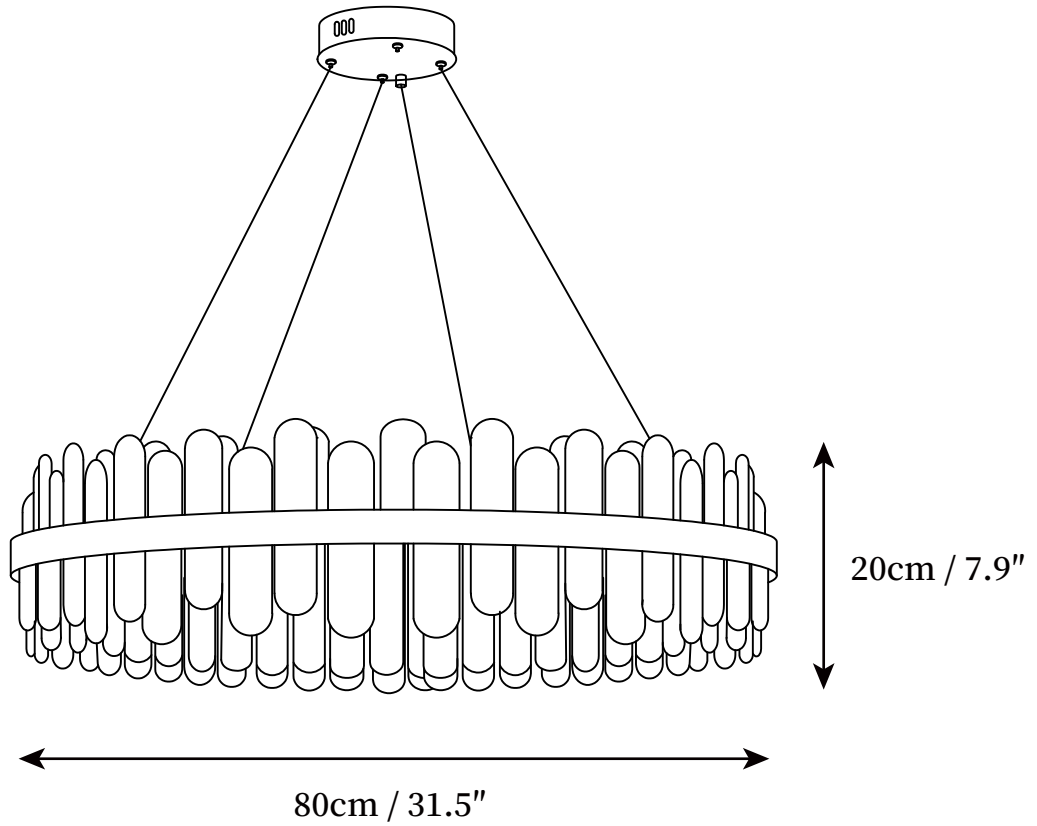

SPECIFICATION SHEET

SPECIFICATION DETAILS

*For custom options, consult factory for details

Fixture Dimensions	D 23.6" x H 7.9"
Light source	Integrated LED
Wattage	~ 5W
Voltage	AC 110-240V
Dimming	Not supported
CRI(Ra)	90+ CRI
Mounting	Hardwired.
LED Rated Life	30000 hours
Color Temperature	Warm Light (3000K), Neutral Light (4000K), Cool Light (6000K)
Control method	Compatible with common wall switches (not included)
Finishes	Gold
Shadow Details	Transparent
Material	Crystal, Stainless steel
Wire Length	The standard length of the cord is 59" (150 cm), the length is adjustable.

SPECIFICATION SHEET

SPECIFICATION DETAILS

*For custom options, consult factory for details

Fixture Dimensions	D 31.5" x H 7.9"
Light source	Integrated LED
Wattage	~ 5W
Voltage	AC 110-240V
Dimming	Not supported
CRI(Ra)	90+ CRI
Mounting	Hardwired.
LED Rated Life	30000 hours
Color Temperature	Warm Light (3000K), Neutral Light (4000K), Cool Light (6000K)
Control method	Compatible with common wall switches(not included)
Finishes	Gold
Shadow Details	Transparent
Material	Crystal, Stainless steel
Wire Length	The standard length of the cord is 59" (150 cm), the length is adjustable.

SPECIFICATION SHEET

SPECIFICATION DETAILS

*For custom options, consult factory for details

Fixture Dimensions	D 39.4" x H 7.9"
Light source	Integrated LED
Wattage	~ 5W
Voltage	AC 110-240V
Dimming	Not supported
CRI(Ra)	90+ CRI
Mounting	Hardwired.
LED Rated Life	30000 hours
Color Temperature	Warm Light (3000K), Neutral Light (4000K), Cool Light (6000K)
Control method	Compatible with common wall switches(not included)
Finishes	Gold
Shadow Details	Transparent
Material	Crystal, Stainless steel
Wire Length	The standard length of the cord is 59" (150 cm), the length is adjustable.