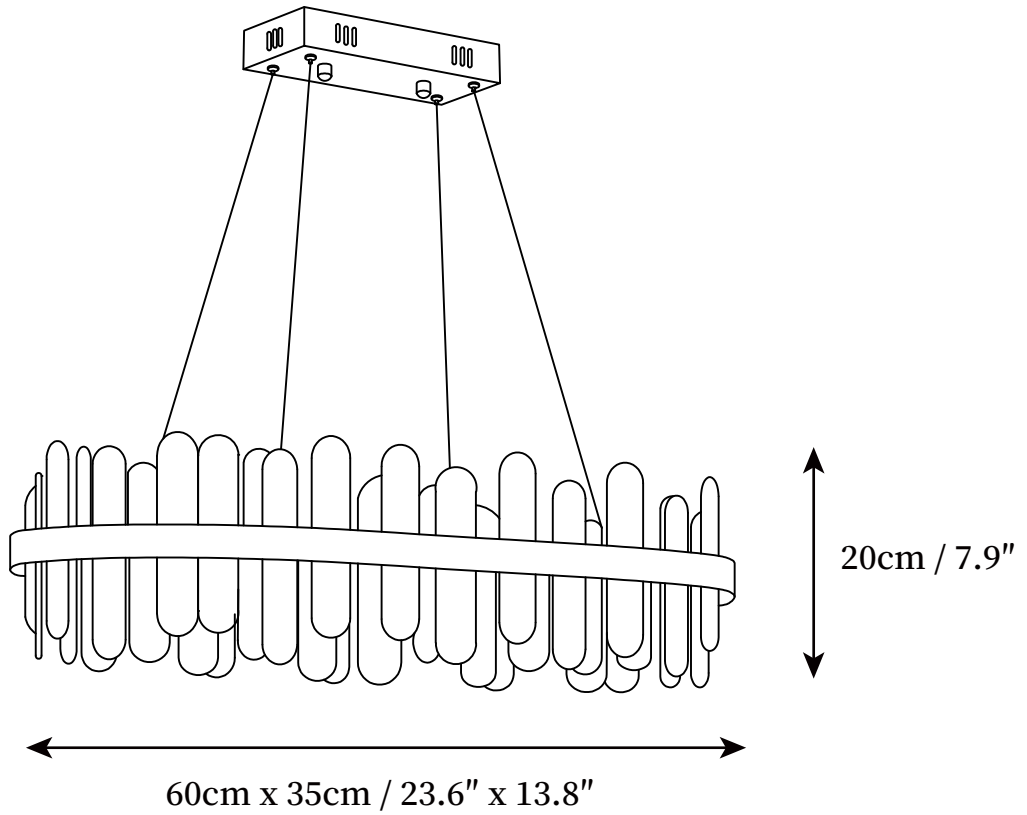

SPECIFICATION SHEET

SPECIFICATION DETAILS

*For custom options, consult factory for details

Fixture Dimensions	D 31.5" x H 7.9"
Light source	Integrated LED
Wattage	~ 5W
Voltage	AC 110-240V
Dimming	Not supported
CRI(Ra)	90+ CRI
Mounting	Hardwired.
LED Rated Life	30000 hours
Color Temperature	Warm Light (3000K), Neutral Light (4000K), Cool Light (6000K)
Control method	Compatible with common wall switches(not included)
Finishes	Gold
Shadow Details	Transparent
Material	Crystal, Stainless steel
Wire Length	The standard length of the cord is 59" (150 cm), the length is adjustable.

SPECIFICATION SHEET

SPECIFICATION DETAILS

*For custom options, consult factory for details

Fixture Dimensions	D 39.4" x H 7.9"
Light source	Integrated LED
Wattage	~ 5W
Voltage	AC 110-240V
Dimming	Not supported
CRI(Ra)	90+ CRI
Mounting	Hardwired.
LED Rated Life	30000 hours
Color Temperature	Warm Light (3000K), Neutral Light (4000K), Cool Light (6000K)
Control method	Compatible with common wall switches(not included)
Finishes	Gold
Shadow Details	Transparent
Material	Crystal, Stainless steel
Wire Length	The standard length of the cord is 59" (150 cm), the length is adjustable.

SPECIFICATION SHEET

SPECIFICATION DETAILS

*For custom options, consult factory for details

Fixture Dimensions	L 23.6" x W 13.8" x H 7.9"
Light source	Integrated LED
Wattage	~ 5W
Voltage	AC 110-240V
Dimming	Not supported
CRI(Ra)	90+ CRI
Mounting	Hardwired.
LED Rated Life	30000 hours
Color Temperature	Warm Light (3000K), Neutral Light (4000K), Cool Light (6000K)
Control method	Compatible with common wall switches (not included)
Finishes	Gold
Shadow Details	Transparent
Material	Crystal, Stainless steel
Wire Length	The standard length of the cord is 59" (150 cm), the length is adjustable.