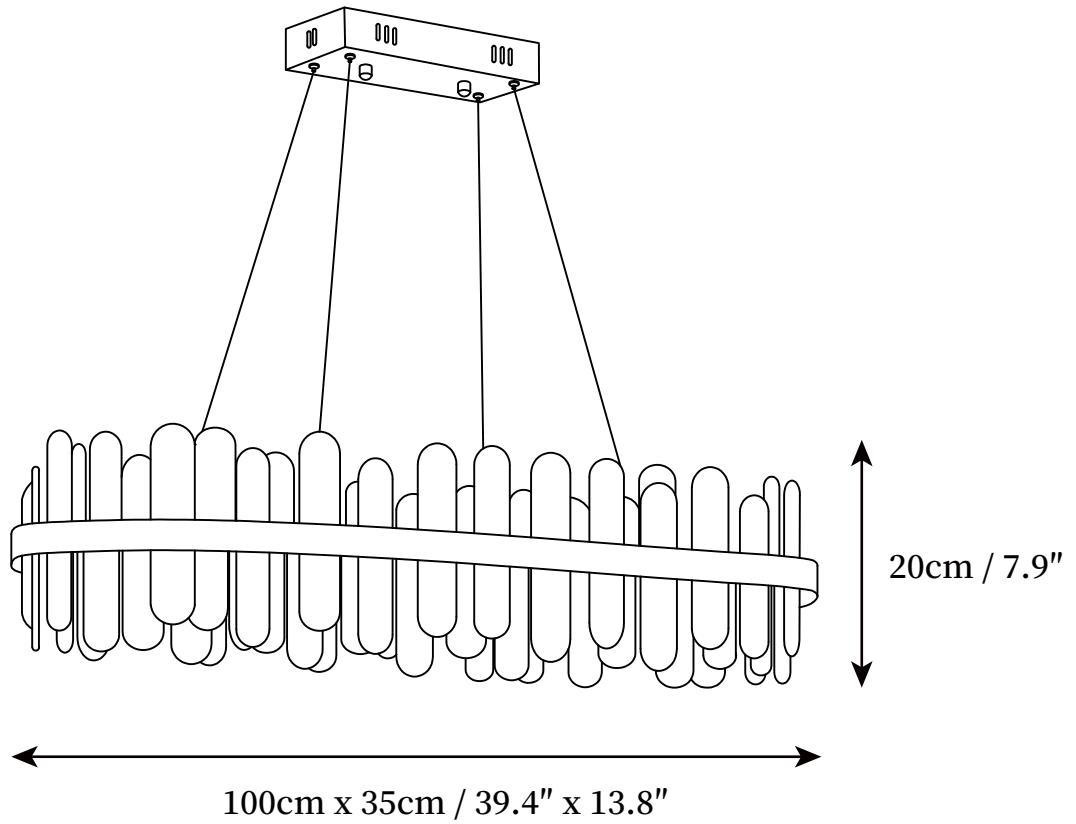

SPECIFICATION SHEET

SPECIFICATION DETAILS

*For custom options, consult factory for details

Fixture Dimensions	L 39.4" x W 13.8" x H 7.9"
Light source	Integrated LED
Wattage	~ 5W
Voltage	AC 110-240V
Dimming	Not supported
CRI(Ra)	90+ CRI
Mounting	Hardwired.
LED Rated Life	30000 hours
Color Temperature	Warm Light (3000K), Neutral Light (4000K), Cool Light (6000K)
Control method	Compatible with common wall switches(not included)
Finishes	Gold
Shadow Details	Transparent
Material	Crystal, Stainless steel
Wire Length	The standard length of the cord is 59" (150 cm), the length is adjustable.