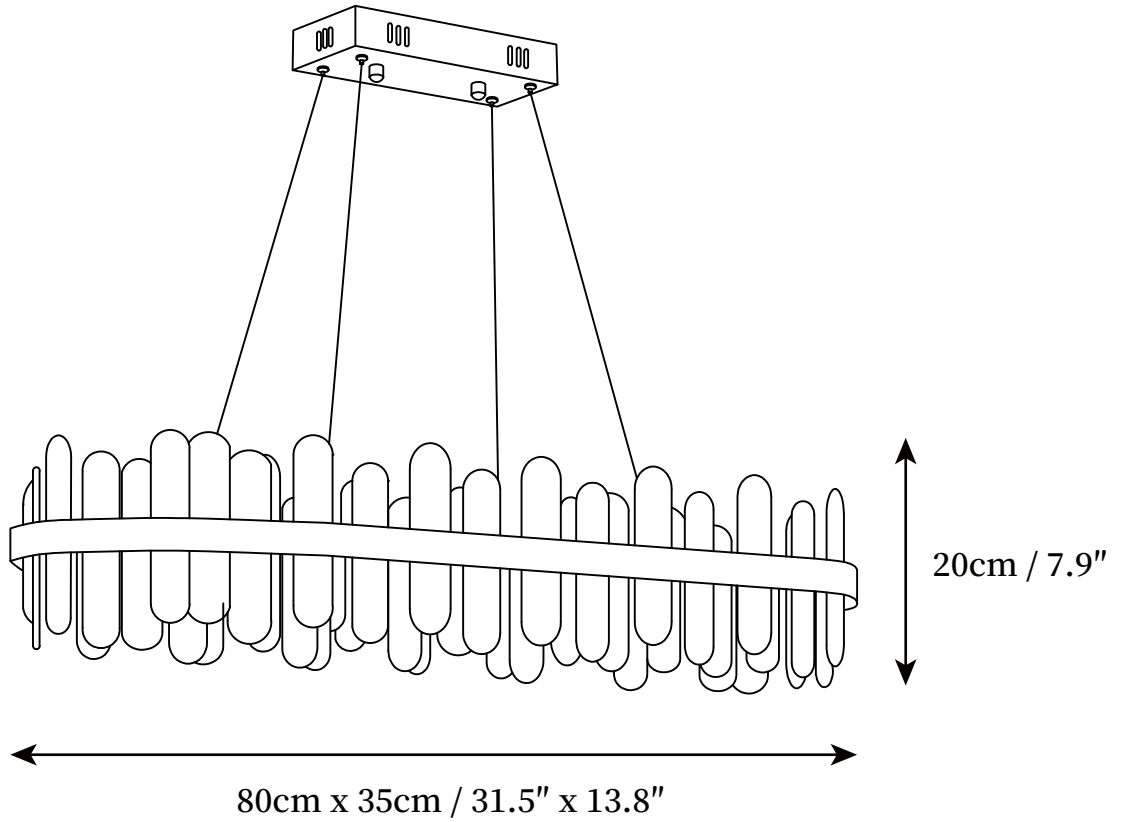

SPECIFICATION SHEET

SPECIFICATION DETAILS

*For custom options, consult factory for details

Fixture Dimensions	D 39.4" x H 7.9"
Light source	Integrated LED
Wattage	~ 5W
Voltage	AC 110-240V
Dimming	Not supported
CRI(Ra)	90+ CRI
Mounting	Hardwired.
LED Rated Life	30000 hours
Color Temperature	Warm Light (3000K), Neutral Light (4000K), Cool Light (6000K)
Control method	Compatible with common wall switches(not included)
Finishes	Gold
Shadow Details	Transparent
Material	Crystal, Stainless steel
Wire Length	The standard length of the cord is 59" (150 cm), the length is adjustable.

SPECIFICATION SHEET

SPECIFICATION DETAILS

*For custom options, consult factory for details

Fixture Dimensions	L 23.6" x W 13.8" x H 7.9"
Light source	Integrated LED
Wattage	~ 5W
Voltage	AC 110-240V
Dimming	Not supported
CRI(Ra)	90+ CRI
Mounting	Hardwired.
LED Rated Life	30000 hours
Color Temperature	Warm Light (3000K), Neutral Light (4000K), Cool Light (6000K)
Control method	Compatible with common wall switches (not included)
Finishes	Gold
Shadow Details	Transparent
Material	Crystal, Stainless steel
Wire Length	The standard length of the cord is 59" (150 cm), the length is adjustable.

SPECIFICATION SHEET

SPECIFICATION DETAILS

*For custom options, consult factory for details

Fixture Dimensions	L 31.5" x W 13.8" x H 7.9"
Light source	Integrated LED
Wattage	~ 5W
Voltage	AC 110-240V
Dimming	Not supported
CRI(Ra)	90+ CRI
Mounting	Hardwired.
LED Rated Life	30000 hours
Color Temperature	Warm Light (3000K), Neutral Light (4000K), Cool Light (6000K)
Control method	Compatible with common wall switches (not included)
Finishes	Gold
Shadow Details	Transparent
Material	Crystal, Stainless steel
Wire Length	The standard length of the cord is 59" (150 cm), the length is adjustable.