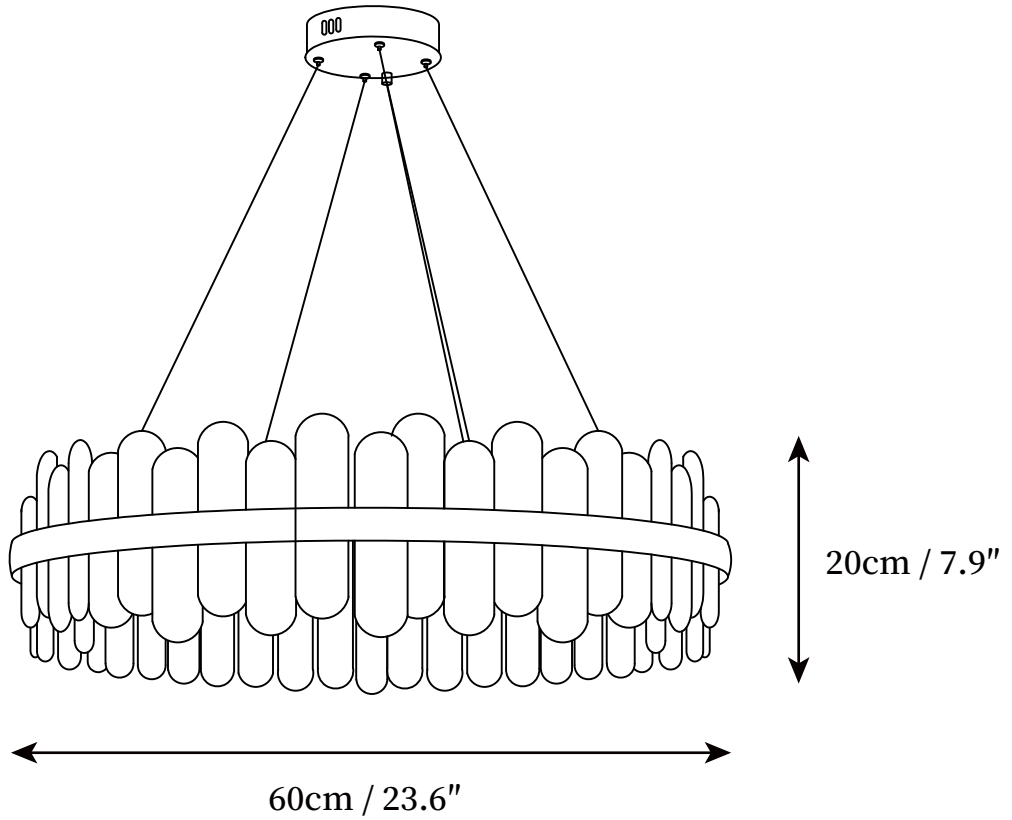

SPECIFICATION SHEET

SPECIFICATION DETAILS

*For custom options, consult factory for details

Fixture Dimensions	D 23.6" x H 7.9"
Light source	Integrated LED
Wattage	~ 5W
Voltage	AC 110-240V
Dimming	Not supported
CRI(Ra)	90+ CRI
Mounting	Hardwired.
LED Rated Life	30000 hours
Color Temperature	Warm Light (3000K), Neutral Light (4000K), Cool Light (6000K)
Control method	Compatible with common wall switches (not included)
Finishes	Gold
Shadow Details	Transparent
Material	Crystal, Stainless steel
Wire Length	The standard length of the cord is 59" (150 cm), the length is adjustable.

SPECIFICATION SHEET

SPECIFICATION DETAILS

*For custom options, consult factory for details

Fixture Dimensions	D 31.5" x H 7.9"
Light source	Integrated LED
Wattage	~ 5W
Voltage	AC 110-240V
Dimming	Not supported
CRI(Ra)	90+ CRI
Mounting	Hardwired.
LED Rated Life	30000 hours
Color Temperature	Warm Light (3000K), Neutral Light (4000K), Cool Light (6000K)
Control method	Compatible with common wall switches(not included)
Finishes	Gold
Shadow Details	Transparent
Material	Crystal, Stainless steel
Wire Length	The standard length of the cord is 59" (150 cm), the length is adjustable.

SPECIFICATION SHEET

SPECIFICATION DETAILS

*For custom options, consult factory for details

Fixture Dimensions	D 39.4" x H 7.9"
Light source	Integrated LED
Wattage	~ 5W
Voltage	AC 110-240V
Dimming	Not supported
CRI(Ra)	90+ CRI
Mounting	Hardwired.
LED Rated Life	30000 hours
Color Temperature	Warm Light (3000K), Neutral Light (4000K), Cool Light (6000K)
Control method	Compatible with common wall switches(not included)
Finishes	Gold
Shadow Details	Transparent
Material	Crystal, Stainless steel
Wire Length	The standard length of the cord is 59" (150 cm), the length is adjustable.