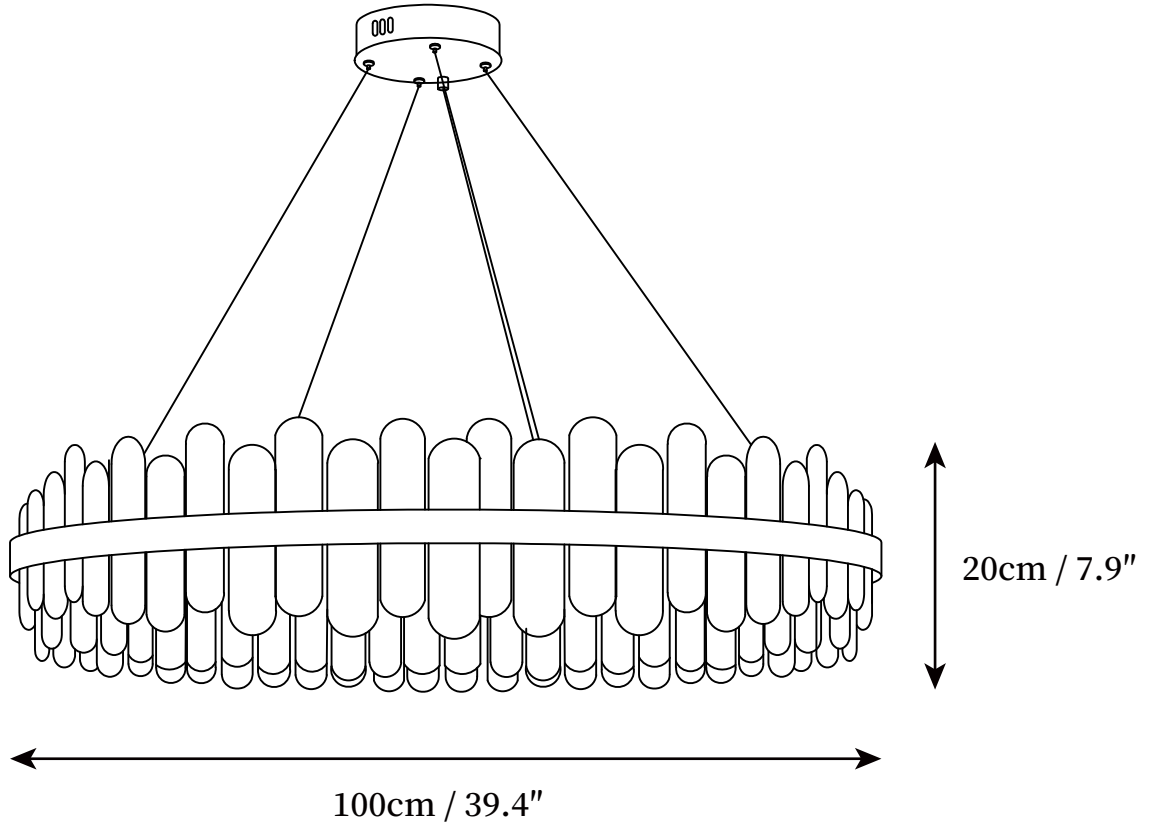

SPECIFICATION SHEET

SPECIFICATION DETAILS

*For custom options, consult factory for details

Fixture Dimensions	D 23.6" x H 7.9"
Light source	Integrated LED
Wattage	~ 5W
Voltage	AC 110-240V
Dimming	Not supported
CRI(Ra)	90+ CRI
Mounting	Hardwired.
LED Rated Life	30000 hours
Color Temperature	Warm Light (3000K), Neutral Light (4000K), Cool Light (6000K)
Control method	Compatible with common wall switches (not included)
Finishes	Gold
Shadow Details	Transparent
Material	Crystal, Stainless steel
Wire Length	The standard length of the cord is 59" (150 cm), the length is adjustable.

SPECIFICATION SHEET

SPECIFICATION DETAILS

*For custom options, consult factory for details

Fixture Dimensions	D 31.5" x H 7.9"
Light source	Integrated LED
Wattage	~ 5W
Voltage	AC 110-240V
Dimming	Not supported
CRI(Ra)	90+ CRI
Mounting	Hardwired.
LED Rated Life	30000 hours
Color Temperature	Warm Light (3000K), Neutral Light (4000K), Cool Light (6000K)
Control method	Compatible with common wall switches(not included)
Finishes	Gold
Shadow Details	Transparent
Material	Crystal, Stainless steel
Wire Length	The standard length of the cord is 59" (150 cm), the length is adjustable.

SPECIFICATION SHEET

SPECIFICATION DETAILS

*For custom options, consult factory for details

Fixture Dimensions	D 39.4" x H 7.9"
Light source	Integrated LED
Wattage	~ 5W
Voltage	AC 110-240V
Dimming	Not supported
CRI(Ra)	90+ CRI
Mounting	Hardwired.
LED Rated Life	30000 hours
Color Temperature	Warm Light (3000K), Neutral Light (4000K), Cool Light (6000K)
Control method	Compatible with common wall switches(not included)
Finishes	Gold
Shadow Details	Transparent
Material	Crystal, Stainless steel
Wire Length	The standard length of the cord is 59" (150 cm), the length is adjustable.