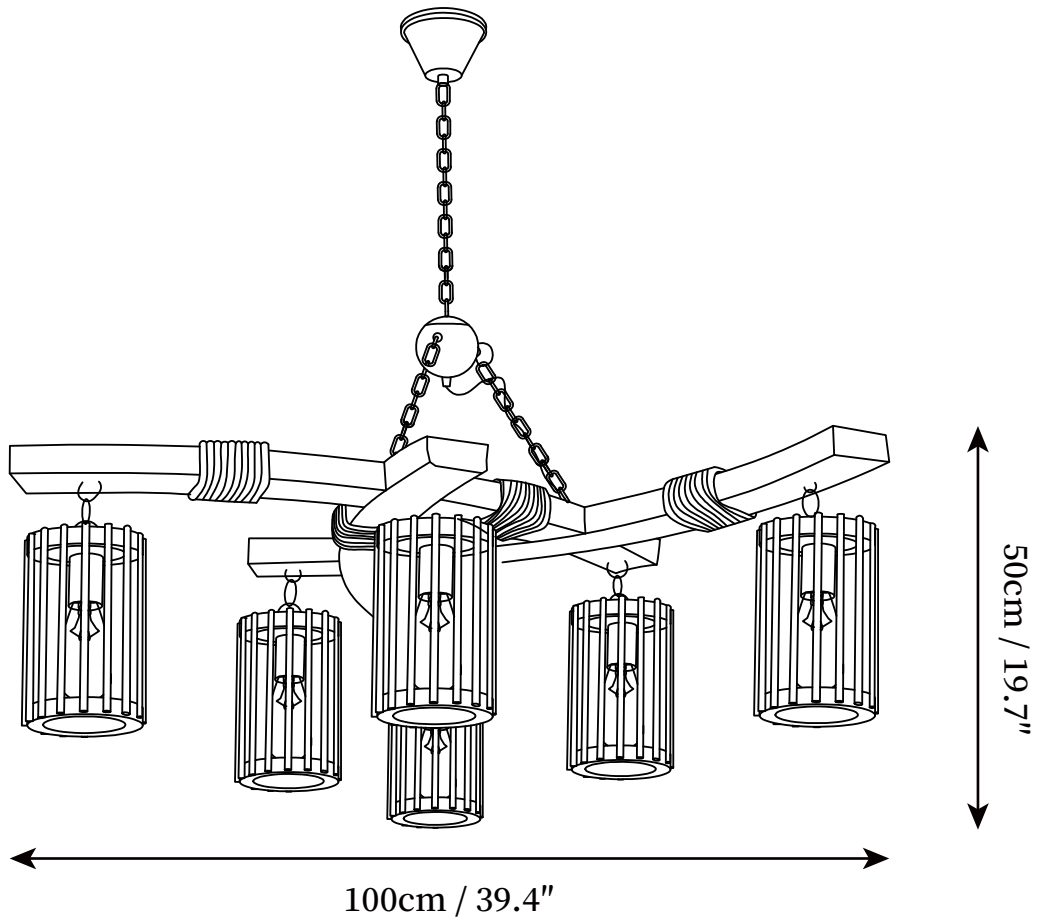

SPECIFICATION SHEET

SPECIFICATION DETAILS

*For custom options, consult factory for details

Fixture Dimensions	L 19.7" x H 19.7"
Light source	E26 or E27 (bulb not included)
Wattage	MAX 40W incandescent bulb or LED equivalent.
Voltage	AC 110-240V
Mounting	Hardwired.
Dimming	Compatible with dimmable bulbs (bulb not included)
Control method	Compatible with common wall switches(not included)
Finishes	Black, Walnut color, Linen color
Shade Details	Retro colors
Material	Iron, Wood,Hemp rope
Hanging Length	Chain lengths range between 19.7", the length can be specified according to needs

SPECIFICATION SHEET

SPECIFICATION DETAILS

*For custom options, consult factory for details

Fixture Dimensions	L 39.4" x H 19.7"
Light source	E26 or E27 (bulb not included)
Wattage	MAX 40W incandescent bulb or LED equivalent.
Voltage	AC 110-240V
Mounting	Hardwired.
Dimming	Compatible with dimmable bulbs (bulb not included)
Control method	Compatible with common wall switches (not included)
Finishes	Black, Walnut color, Linen color
Shade Details	Retro colors
Material	Iron, Wood, Hemp rope
Hanging Length	Chain lengths range between 19.7", the length can be specified according to needs