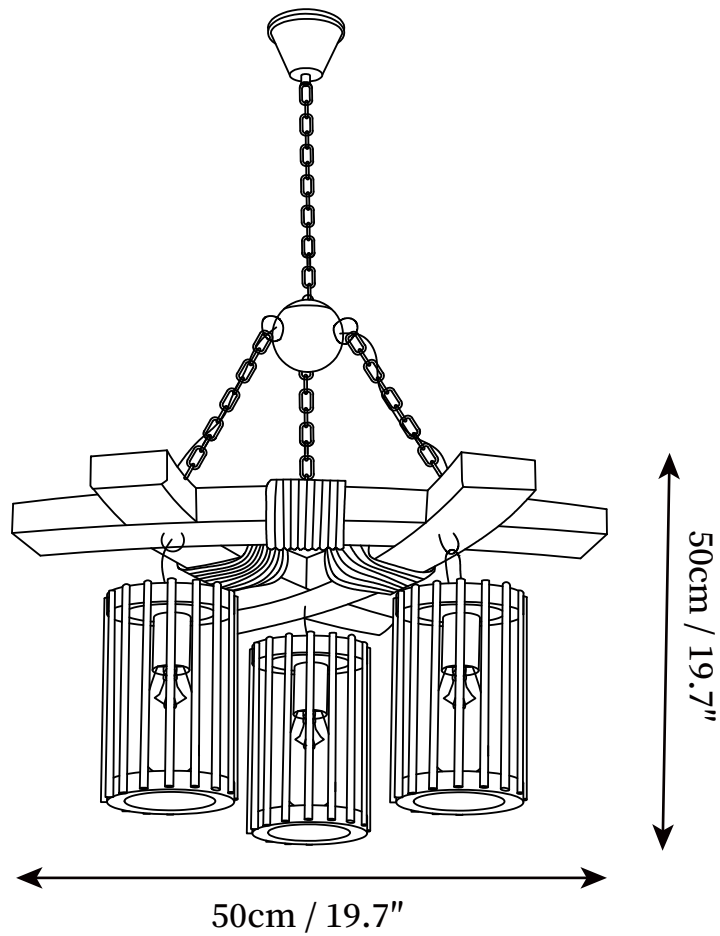

SPECIFICATION SHEET

SPECIFICATION DETAILS

*For custom options, consult factory for details

Fixture Dimensions	L 19.7" x H 19.7"
Light source	E26 or E27 (bulb not included)
Wattage	MAX 40W incandescent bulb or LED equivalent.
Voltage	AC 110-240V
Mounting	Hardwired.
Dimming	Compatible with dimmable bulbs (bulb not included)
Control method	Compatible with common wall switches(not included)
Finishes	Black, Walnut color, Linen color
Shade Details	Retro colors
Material	Iron, Wood,Hemp rope
Hanging Length	Chain lengths range between 19.7", the length can be specified according to needs

SPECIFICATION SHEET

SPECIFICATION DETAILS

*For custom options, consult factory for details

Fixture Dimensions	L 39.4" x H 19.7"
Light source	E26 or E27 (bulb not included)
Wattage	MAX 40W incandescent bulb or LED equivalent.
Voltage	AC 110-240V
Mounting	Hardwired.
Dimming	Compatible with dimmable bulbs (bulb not included)
Control method	Compatible with common wall switches (not included)
Finishes	Black, Walnut color, Linen color
Shade Details	Retro colors
Material	Iron, Wood, Hemp rope
Hanging Length	Chain lengths range between 19.7", the length can be specified according to needs