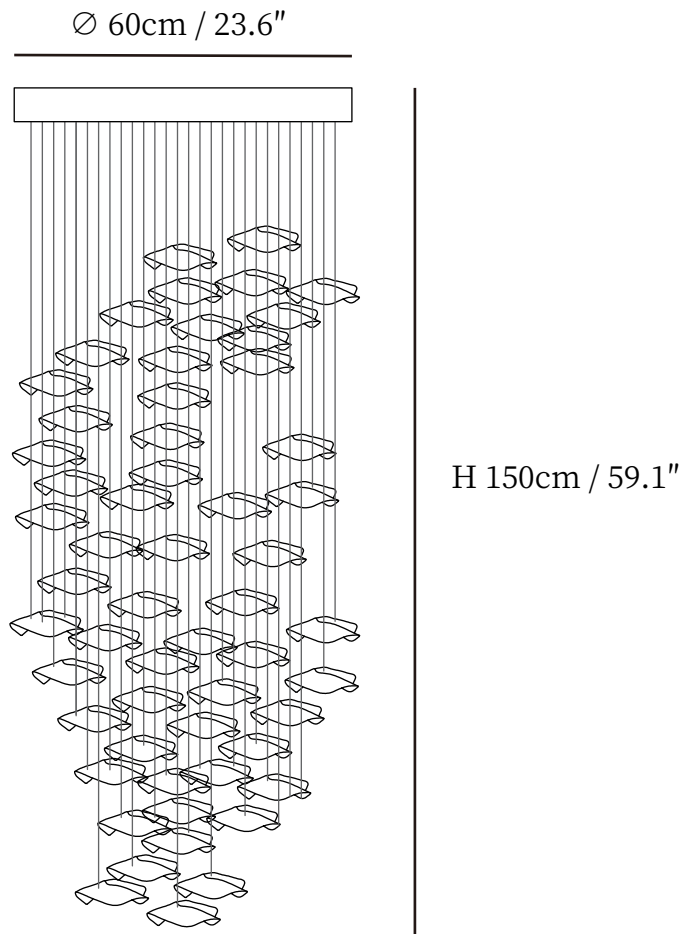

SPECIFICATION SHEET

SPECIFICATION DETAILS

*For custom options, consult factory for details

Fixture Dimensions	D 23.6" x H 59.1"
Light source	Integrated LED
Wattage	Total power ~5 watts
Voltage	AC 110-240V
Dimming	Not supported
CRI(Ra)	90+CRI
Mounting	Hardwired.
LED Rated Life	50000 hours
Color Temperature	Warm Light (3000K), Neutral Light (4000K), Cool Light (6000K)
Control method	Compatible with common wall switches (not included)
Finishes	White.
Shade Details	Clear Glass, Gold, Amber.
Material	Metal, Stainless steel, Glass.
Wire Length	The standard length of the cord is 59" (150 cm), the length is adjustable.

SPECIFICATION SHEET

SPECIFICATION DETAILS

*For custom options, consult factory for details

Fixture Dimensions	D 31.5" x H 78.7"
Light source	Integrated LED
Wattage	Total power ~5 watts
Voltage	AC 110-240V
Dimming	Not supported
CRI(Ra)	90+CRI
Mounting	Hardwired.
LED Rated Life	50000 hours
Color Temperature	Warm Light (3000K), Neutral Light (4000K), Cool Light (6000K)
Control method	Compatible with common wall switches(not included)
Finishes	White.
Shade Details	Clear Glass, Gold, Amber.
Material	Metal, Stainless steel, Glass.
Wire Length	The standard length of the cord is 59" (150 cm), the length is adjustable.

SPECIFICATION SHEET

SPECIFICATION DETAILS

*For custom options, consult factory for details

Fixture Dimensions	D 39.4" x H 118.1"
Light source	Integrated LED
Wattage	Total power ~5 watts
Voltage	AC 110-240V
Dimming	Not supported
CRI(Ra)	90+CRI
Mounting	Hardwired.
LED Rated Life	50000 hours
Color Temperature	Warm Light (3000K), Neutral Light (4000K), Cool Light (6000K)
Control method	Compatible with common wall switches (not included)
Finishes	White.
Shade Details	Clear Glass, Gold, Amber.
Material	Metal, Stainless steel, Glass.
Wire Length	The standard length of the cord is 59" (150 cm), the length is adjustable.