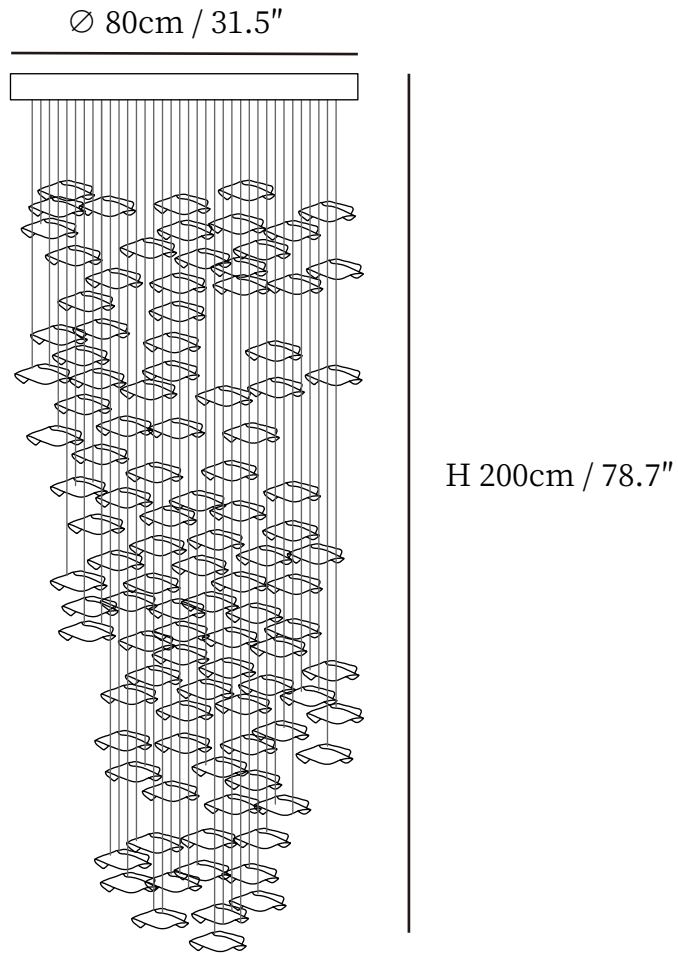

SPECIFICATION SHEET

SPECIFICATION DETAILS

*For custom options, consult factory for details

Fixture Dimensions	D 23.6" x H 59.1"
Light source	Integrated LED
Wattage	Total power ~5 watts
Voltage	AC 110-240V
Dimming	Not supported
CRI(Ra)	90+CRI
Mounting	Hardwired.
LED Rated Life	50000 hours
Color Temperature	Warm Light (3000K), Neutral Light (4000K), Cool Light (6000K)
Control method	Compatible with common wall switches (not included)
Finishes	White.
Shade Details	Clear Glass, Gold, Amber.
Material	Metal, Stainless steel, Glass.
Wire Length	The standard length of the cord is 59" (150 cm), the length is adjustable.

SPECIFICATION SHEET

SPECIFICATION DETAILS

*For custom options, consult factory for details

Fixture Dimensions	D 31.5" x H 78.7"
Light source	Integrated LED
Wattage	Total power ~5 watts
Voltage	AC 110-240V
Dimming	Not supported
CRI(Ra)	90+CRI
Mounting	Hardwired.
LED Rated Life	50000 hours
Color Temperature	Warm Light (3000K), Neutral Light (4000K), Cool Light (6000K)
Control method	Compatible with common wall switches(not included)
Finishes	White.
Shade Details	Clear Glass, Gold, Amber.
Material	Metal, Stainless steel, Glass.
Wire Length	The standard length of the cord is 59" (150 cm), the length is adjustable.

SPECIFICATION SHEET

SPECIFICATION DETAILS

*For custom options, consult factory for details

Fixture Dimensions	D 39.4" x H 118.1"
Light source	Integrated LED
Wattage	Total power ~5 watts
Voltage	AC 110-240V
Dimming	Not supported
CRI(Ra)	90+CRI
Mounting	Hardwired.
LED Rated Life	50000 hours
Color Temperature	Warm Light (3000K), Neutral Light (4000K), Cool Light (6000K)
Control method	Compatible with common wall switches (not included)
Finishes	White.
Shade Details	Clear Glass, Gold, Amber.
Material	Metal, Stainless steel, Glass.
Wire Length	The standard length of the cord is 59" (150 cm), the length is adjustable.