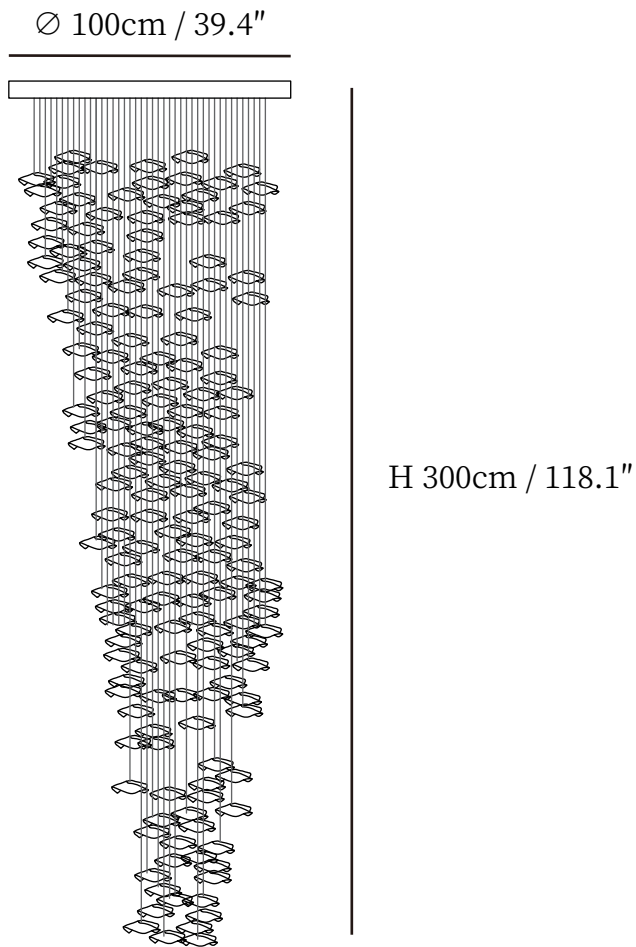

SPECIFICATION SHEET

SPECIFICATION DETAILS

*For custom options, consult factory for details

Fixture Dimensions	D 23.6" x H 59.1"
Light source	Integrated LED
Wattage	Total power ~5 watts
Voltage	AC 110-240V
Dimming	Not supported
CRI(Ra)	90+CRI
Mounting	Hardwired.
LED Rated Life	50000 hours
Color Temperature	Warm Light (3000K), Neutral Light (4000K), Cool Light (6000K)
Control method	Compatible with common wall switches (not included)
Finishes	White.
Shade Details	Clear Glass, Gold, Amber.
Material	Metal, Stainless steel, Glass.
Wire Length	The standard length of the cord is 59" (150 cm), the length is adjustable.

SPECIFICATION SHEET

SPECIFICATION DETAILS

*For custom options, consult factory for details

Fixture Dimensions	D 31.5" x H 78.7"
Light source	Integrated LED
Wattage	Total power ~5 watts
Voltage	AC 110-240V
Dimming	Not supported
CRI(Ra)	90+CRI
Mounting	Hardwired.
LED Rated Life	50000 hours
Color Temperature	Warm Light (3000K), Neutral Light (4000K), Cool Light (6000K)
Control method	Compatible with common wall switches(not included)
Finishes	White.
Shade Details	Clear Glass, Gold, Amber.
Material	Metal, Stainless steel, Glass.
Wire Length	The standard length of the cord is 59" (150 cm), the length is adjustable.

SPECIFICATION SHEET

SPECIFICATION DETAILS

*For custom options, consult factory for details

Fixture Dimensions	D 39.4" x H 118.1"
Light source	Integrated LED
Wattage	Total power ~5 watts
Voltage	AC 110-240V
Dimming	Not supported
CRI(Ra)	90+CRI
Mounting	Hardwired.
LED Rated Life	50000 hours
Color Temperature	Warm Light (3000K), Neutral Light (4000K), Cool Light (6000K)
Control method	Compatible with common wall switches (not included)
Finishes	White.
Shade Details	Clear Glass, Gold, Amber.
Material	Metal, Stainless steel, Glass.
Wire Length	The standard length of the cord is 59" (150 cm), the length is adjustable.