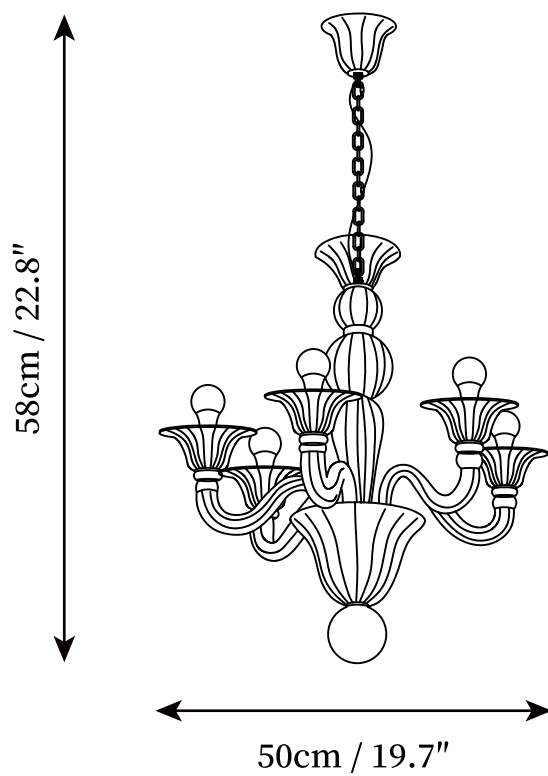

SPECIFICATION SHEET

SPECIFICATION DETAILS

*For custom options, consult factory for details

Fixture Dimensions	D 19.7" x H 22.8" (5heads)
Light source	E14 (bulb not included)
Wattage	MAX 15W incandescent bulb or LED equivalent.
Voltage	AC 110-240V
Mounting	Hardwired.
Dimming	Compatible with dimmable bulbs (bulb not included)
Control method	Compatible with common wall switches (not included)
Finishes	Green.
Shade Details	Green.
Material	Glass, Metal.
Rod Length	12" Adjustable hanging height chain, which can be lengthened as required.

SPECIFICATION SHEET

SPECIFICATION DETAILS

*For custom options, consult factory for details

Fixture Dimensions	D 21.7" x H 22.8" (6heads)
Light source	E14 (bulb not included)
Wattage	MAX 15W incandescent bulb or LED equivalent.
Voltage	AC 110-240V
Mounting	Hardwired.
Dimming	Compatible with dimmable bulbs (bulb not included)
Control method	Compatible with common wall switches(not included)
Finishes	Green.
Shade Details	Green.
Material	Glass, Metal.
Rod Length	12" Adjustable hanging height chain, which can be lengthened as required.

SPECIFICATION SHEET

SPECIFICATION DETAILS

*For custom options, consult factory for details

Fixture Dimensions	D 26.8" x H 22.8" (8heads)
Light source	E14 (bulb not included)
Wattage	MAX 15W incandescent bulb or LED equivalent.
Voltage	AC 110-240V
Mounting	Hardwired.
Dimming	Compatible with dimmable bulbs (bulb not included)
Control method	Compatible with common wall switches(not included)
Finishes	Green.
Shade Details	Green.
Material	Glass, Metal.
Rod Length	12" Adjustable hanging height chain, which can be lengthened as required.