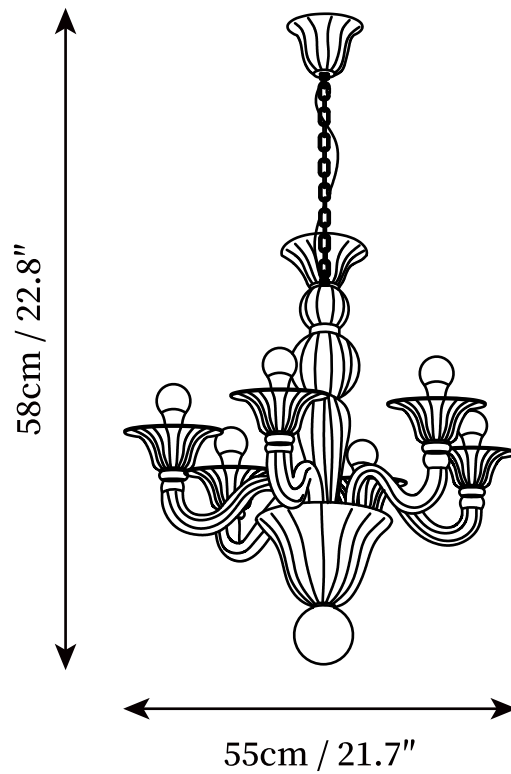

SPECIFICATION SHEET

SPECIFICATION DETAILS

*For custom options, consult factory for details

Fixture Dimensions	D 19.7" x H 22.8" (5heads)
Light source	E14 (bulb not included)
Wattage	MAX 15W incandescent bulb or LED equivalent.
Voltage	AC 110-240V
Mounting	Hardwired.
Dimming	Compatible with dimmable bulbs (bulb not included)
Control method	Compatible with common wall switches (not included)
Finishes	Green.
Shade Details	Green.
Material	Glass, Metal.
Rod Length	12" Adjustable hanging height chain, which can be lengthened as required.

SPECIFICATION SHEET

SPECIFICATION DETAILS

*For custom options, consult factory for details

Fixture Dimensions	D 21.7" x H 22.8" (6heads)
Light source	E14 (bulb not included)
Wattage	MAX 15W incandescent bulb or LED equivalent.
Voltage	AC 110-240V
Mounting	Hardwired.
Dimming	Compatible with dimmable bulbs (bulb not included)
Control method	Compatible with common wall switches(not included)
Finishes	Green.
Shade Details	Green.
Material	Glass, Metal.
Rod Length	12" Adjustable hanging height chain, which can be lengthened as required.

SPECIFICATION SHEET

SPECIFICATION DETAILS

*For custom options, consult factory for details

Fixture Dimensions	D 26.8" x H 22.8" (8heads)
Light source	E14 (bulb not included)
Wattage	MAX 15W incandescent bulb or LED equivalent.
Voltage	AC 110-240V
Mounting	Hardwired.
Dimming	Compatible with dimmable bulbs (bulb not included)
Control method	Compatible with common wall switches(not included)
Finishes	Green.
Shade Details	Green.
Material	Glass, Metal.
Rod Length	12" Adjustable hanging height chain, which can be lengthened as required.