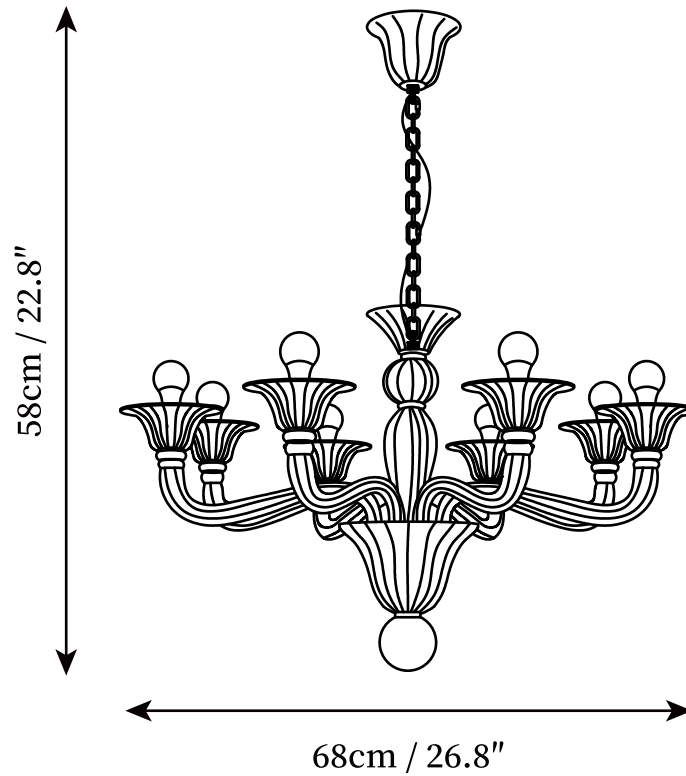

SPECIFICATION SHEET

SPECIFICATION DETAILS

*For custom options, consult factory for details

Fixture Dimensions	D 19.7" x H 22.8" (5heads)
Light source	E14 (bulb not included)
Wattage	MAX 15W incandescent bulb or LED equivalent.
Voltage	AC 110-240V
Mounting	Hardwired.
Dimming	Compatible with dimmable bulbs (bulb not included)
Control method	Compatible with common wall switches (not included)
Finishes	Green.
Shade Details	Green.
Material	Glass, Metal.
Rod Length	12" Adjustable hanging height chain, which can be lengthened as required.

SPECIFICATION SHEET

SPECIFICATION DETAILS

*For custom options, consult factory for details

Fixture Dimensions	D 21.7" x H 22.8" (6heads)
Light source	E14 (bulb not included)
Wattage	MAX 15W incandescent bulb or LED equivalent.
Voltage	AC 110-240V
Mounting	Hardwired.
Dimming	Compatible with dimmable bulbs (bulb not included)
Control method	Compatible with common wall switches(not included)
Finishes	Green.
Shade Details	Green.
Material	Glass, Metal.
Rod Length	12" Adjustable hanging height chain, which can be lengthened as required.

SPECIFICATION SHEET

SPECIFICATION DETAILS

*For custom options, consult factory for details

Fixture Dimensions	D 26.8" x H 22.8" (8heads)
Light source	E14 (bulb not included)
Wattage	MAX 15W incandescent bulb or LED equivalent.
Voltage	AC 110-240V
Mounting	Hardwired.
Dimming	Compatible with dimmable bulbs (bulb not included)
Control method	Compatible with common wall switches(not included)
Finishes	Green.
Shade Details	Green.
Material	Glass, Metal.
Rod Length	12" Adjustable hanging height chain, which can be lengthened as required.