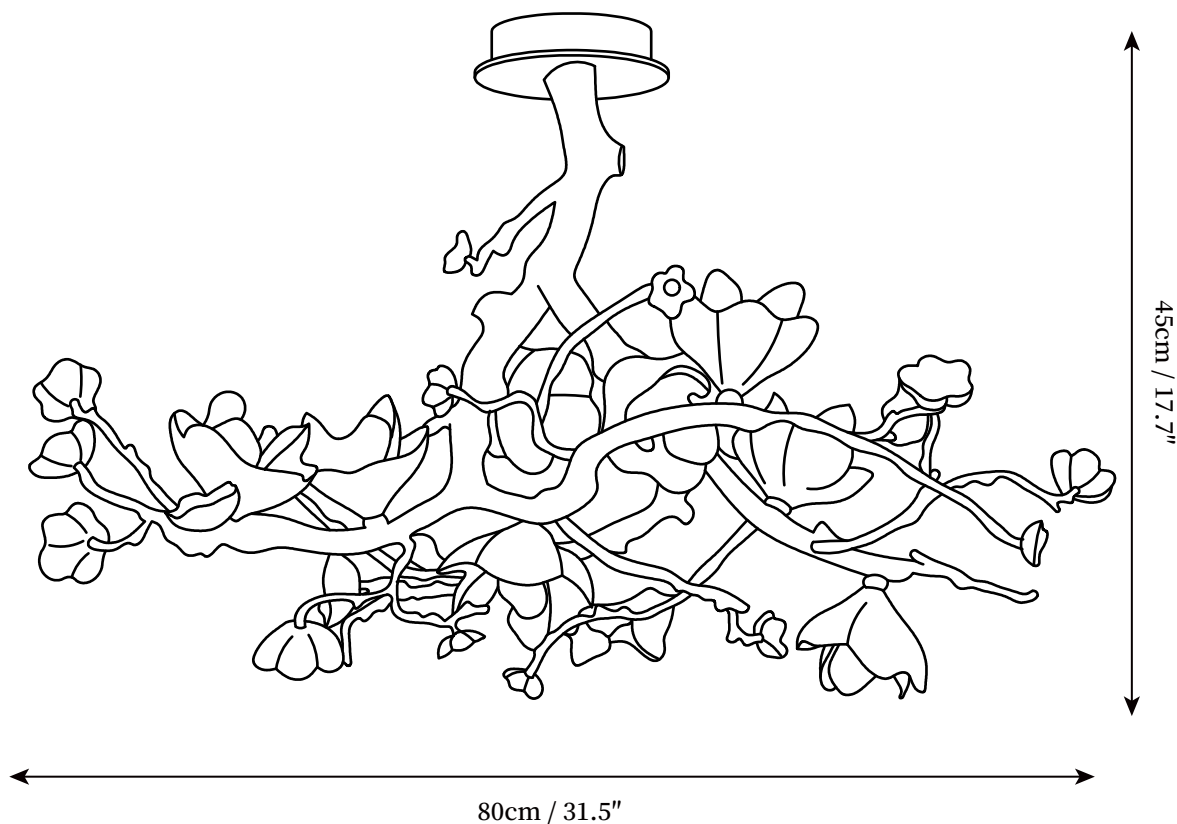

SPECIFICATION SHEET

SPECIFICATION DETAILS

*For custom options, consult factory for details

Fixture Dimensions	D 31.5" x H 17.7"
Light source	G4 (bulb not included)
Wattage	MAX 3W incandescent bulb or LED equivalent.
Voltage	AC 110-240V
Mounting	Hardwired.
Dimming	Compatible with dimmable bulbs (bulb not included)
Control method	Compatible with common wall switches(not included)
Finishes	Brass stained black
Shade Details	White
Material	Ceramic, Brass
Wire Length	NO