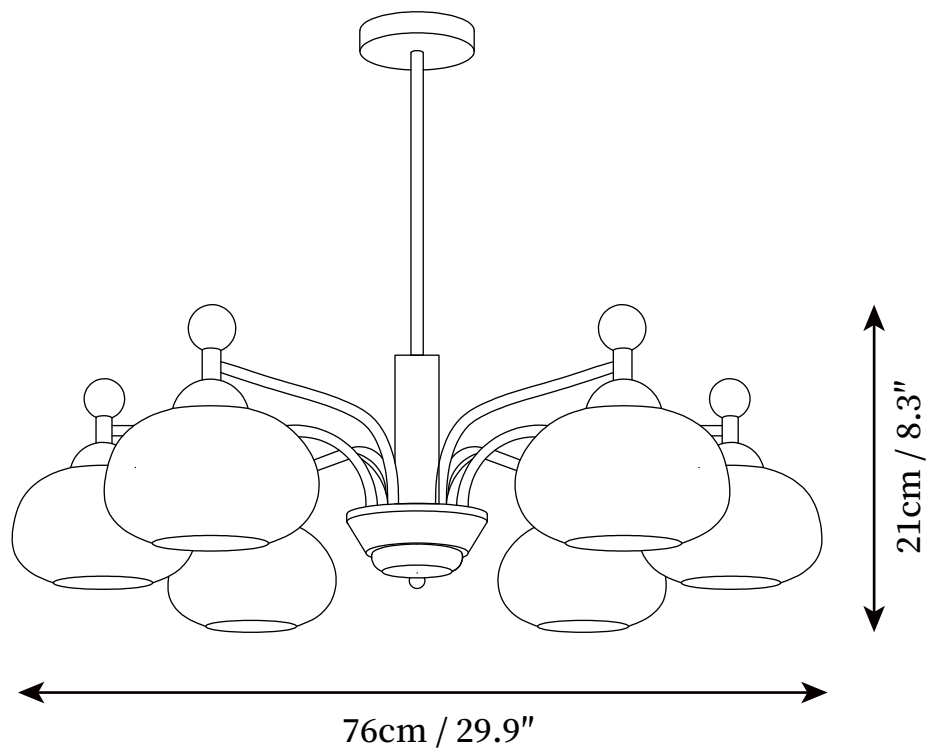

## SPECIFICATION DETAILS

\*For custom options, consult factory for details

<b>Fixture Dimensions</b>	D 29.9" x H 8.3" (6 Heads)
<b>Light source</b>	E26 or E27 (bulb not included)
<b>Wattage</b>	MAX 40W incandescent bulb or LED equivalent.
<b>Voltage</b>	AC 110-240V
<b>Mounting</b>	Hardwired.
<b>Dimming</b>	Compatible with dimmable bulbs (bulb not included)
<b>Control method</b>	Compatible with common wall switches (not included)
<b>Finishes</b>	Walnut Grain, Chrome.
<b>Shade Details</b>	White.
<b>Material</b>	Iron, White Oak, Glass.
<b>Rod Length</b>	Suspension rod is 19.7", and can be spliced as needed.

## SPECIFICATION DETAILS

\*For custom options, consult factory for details

<b>Fixture Dimensions</b>	D 34.2" x H 8.3" (8 Heads)
<b>Light source</b>	E26 or E27 (bulb not included)
<b>Wattage</b>	MAX 40W incandescent bulb or LED equivalent.
<b>Voltage</b>	AC 110-240V
<b>Mounting</b>	Hardwired.
<b>Dimming</b>	Compatible with dimmable bulbs (bulb not included)
<b>Control method</b>	Compatible with common wall switches (not included)
<b>Finishes</b>	Walnut Grain, Chrome.
<b>Shade Details</b>	White.
<b>Material</b>	Iron, White Oak, Glass.
<b>Rod Length</b>	Suspension rod is 19.7", and can be spliced as needed.