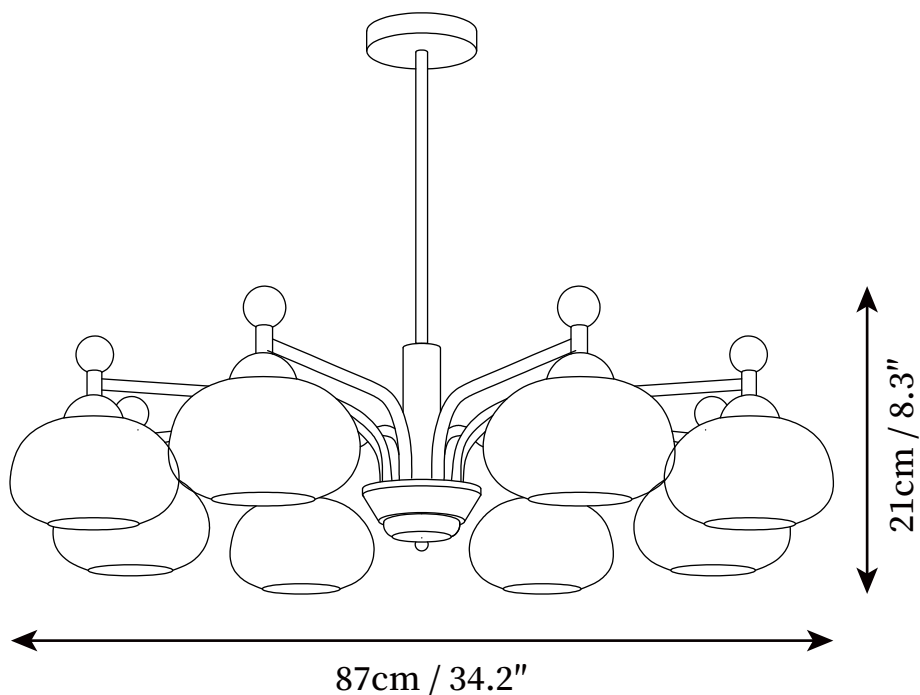

## SPECIFICATION DETAILS

\*For custom options, consult factory for details

<b>Fixture Dimensions</b>	D 29.9" x H 8.3" (6 Heads)
<b>Light source</b>	E26 or E27 (bulb not included)
<b>Wattage</b>	MAX 40W incandescent bulb or LED equivalent.
<b>Voltage</b>	AC 110-240V
<b>Mounting</b>	Hardwired.
<b>Dimming</b>	Compatible with dimmable bulbs (bulb not included)
<b>Control method</b>	Compatible with common wall switches (not included)
<b>Finishes</b>	Walnut Grain, Chrome.
<b>Shade Details</b>	White.
<b>Material</b>	Iron, White Oak, Glass.
<b>Rod Length</b>	Suspension rod is 19.7", and can be spliced as needed.

## SPECIFICATION DETAILS

\*For custom options, consult factory for details

<b>Fixture Dimensions</b>	D 34.2" x H 8.3" (8 Heads)
<b>Light source</b>	E26 or E27 (bulb not included)
<b>Wattage</b>	MAX 40W incandescent bulb or LED equivalent.
<b>Voltage</b>	AC 110-240V
<b>Mounting</b>	Hardwired.
<b>Dimming</b>	Compatible with dimmable bulbs (bulb not included)
<b>Control method</b>	Compatible with common wall switches (not included)
<b>Finishes</b>	Walnut Grain, Chrome.
<b>Shade Details</b>	White.
<b>Material</b>	Iron, White Oak, Glass.
<b>Rod Length</b>	Suspension rod is 19.7", and can be spliced as needed.