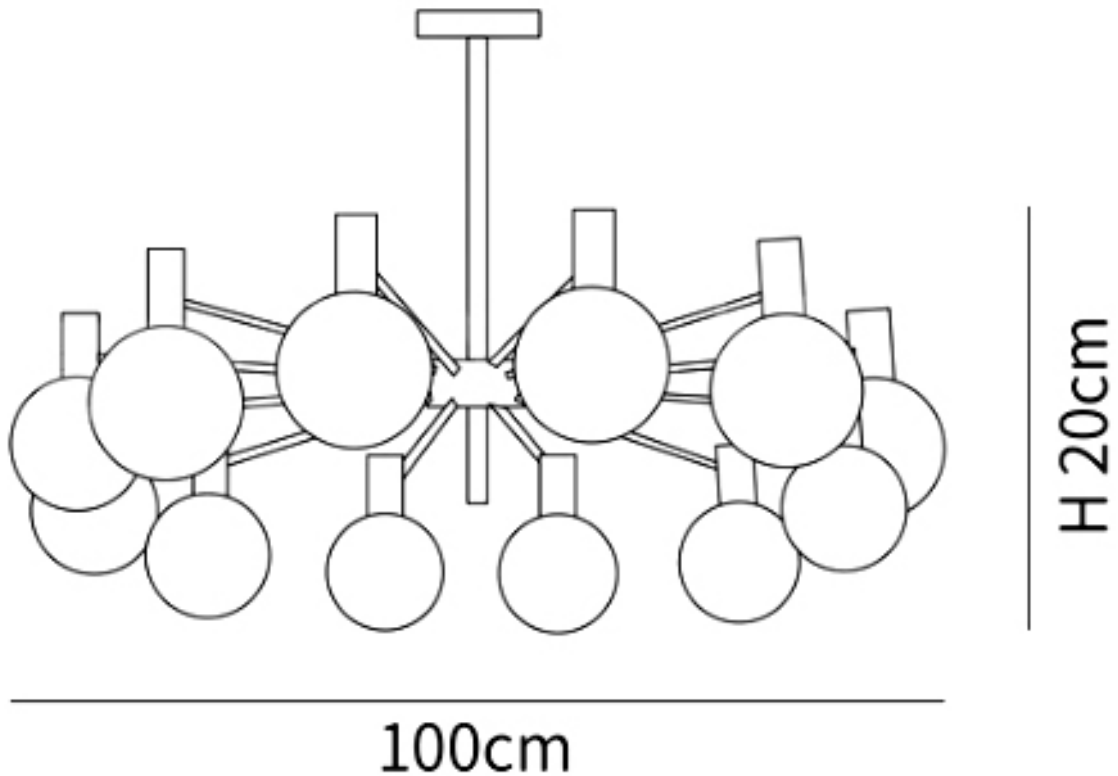

SPECIFICATION DETAILS

*For custom options, consult factory for details

Fixture Dimensions	D 26" x H 7.9" (6heads)
Light source	G9 (bulb not included)
Wattage	MAX 5W incandescent bulb or LED equivalent.
Voltage	AC 110-240V
Mounting	Hardwired.
Dimming	Compatible with dimmable bulbs (bulb not included)
Control method	Compatible with common wall switches(not included)
Finishes	Black
Glass Details	Smoke gray
Material	Metal, Glass, Iron
Rod Length	Suspension rod is 19.7", Can be extended upon request.

SPECIFICATION DETAILS

*For custom options, consult factory for details

Fixture Dimensions	D 26" x H 7.9" (8heads)
Light source	G9 (bulb not included)
Wattage	MAX 5W incandescent bulb or LED equivalent.
Voltage	AC 110-240V
Mounting	Hardwired.
Dimming	Compatible with dimmable bulbs (bulb not included)
Control method	Compatible with common wall switches (not included)
Finishes	Black
Glass Details	Smoke gray
Material	Metal, Glass, Iron
Rod Length	Suspension rod is 19.7", Can be extended upon request.

SPECIFICATION DETAILS

*For custom options, consult factory for details

Fixture Dimensions	D 39.4" x H 7.9"(12heads)
Light source	G9 (bulb not included)
Wattage	MAX 5W incandescent bulb or LED equivalent.
Voltage	AC 110-240V
Mounting	Hardwired.
Dimming	Compatible with dimmable bulbs (bulb not included)
Control method	Compatible with common wall switches(not included)
Finishes	Black
Glass Details	Smoke gray
Material	Metal, Glass, Iron
Rod Length	Suspension rod is 19.7". Can be extended upon request.