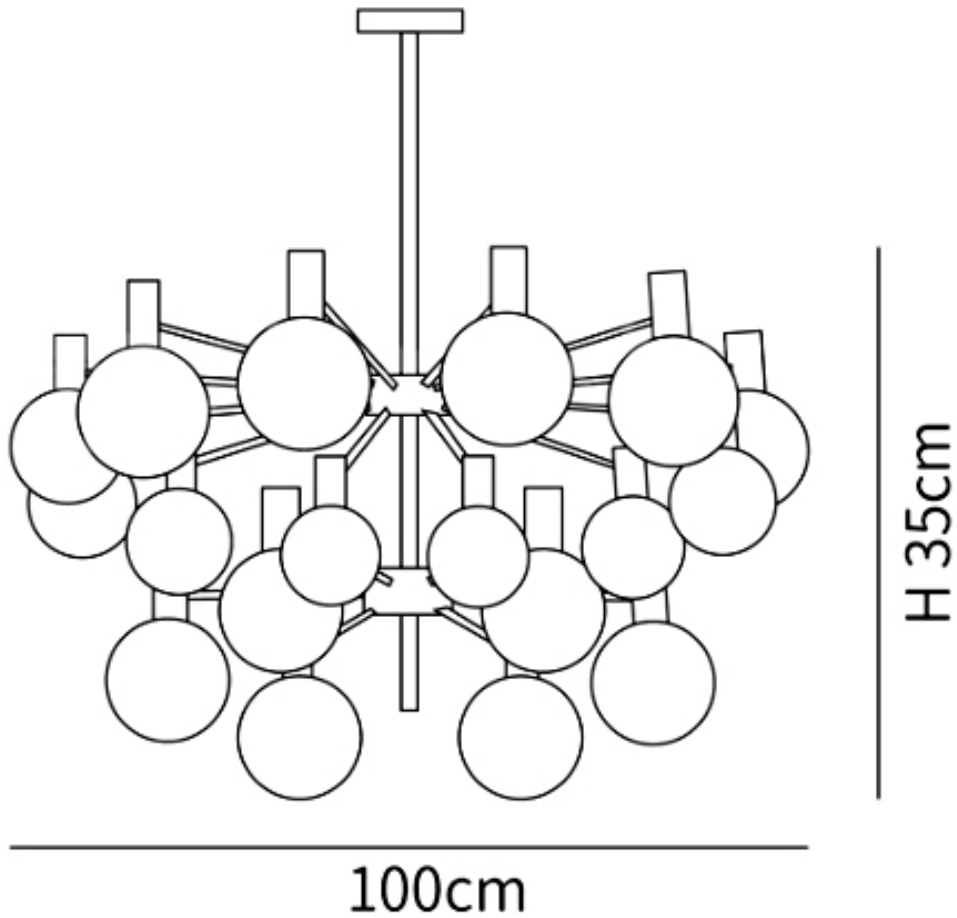

SPECIFICATION DETAILS

*For custom options, consult factory for details

Fixture Dimensions	D 26" x H 7.9" (6heads)
Light source	G9 (bulb not included)
Wattage	MAX 5W incandescent bulb or LED equivalent.
Voltage	AC 110-240V
Mounting	Hardwired.
Dimming	Compatible with dimmable bulbs (bulb not included)
Control method	Compatible with common wall switches(not included)
Finishes	Black
Glass Details	Smoke gray
Material	Metal, Glass, Iron
Rod Length	Suspension rod is 19.7", Can be extended upon request.

SPECIFICATION DETAILS

*For custom options, consult factory for details

Fixture Dimensions	D 26" x H 7.9" (8heads)
Light source	G9 (bulb not included)
Wattage	MAX 5W incandescent bulb or LED equivalent.
Voltage	AC 110-240V
Mounting	Hardwired.
Dimming	Compatible with dimmable bulbs (bulb not included)
Control method	Compatible with common wall switches (not included)
Finishes	Black
Glass Details	Smoke gray
Material	Metal, Glass, Iron
Rod Length	Suspension rod is 19.7", Can be extended upon request.

SPECIFICATION DETAILS

*For custom options, consult factory for details

Fixture Dimensions	D 39.4" x H 7.9"(12heads)
Light source	G9 (bulb not included)
Wattage	MAX 5W incandescent bulb or LED equivalent.
Voltage	AC 110-240V
Mounting	Hardwired.
Dimming	Compatible with dimmable bulbs (bulb not included)
Control method	Compatible with common wall switches(not included)
Finishes	Black
Glass Details	Smoke gray
Material	Metal, Glass, Iron
Rod Length	Suspension rod is 19.7". Can be extended upon request.