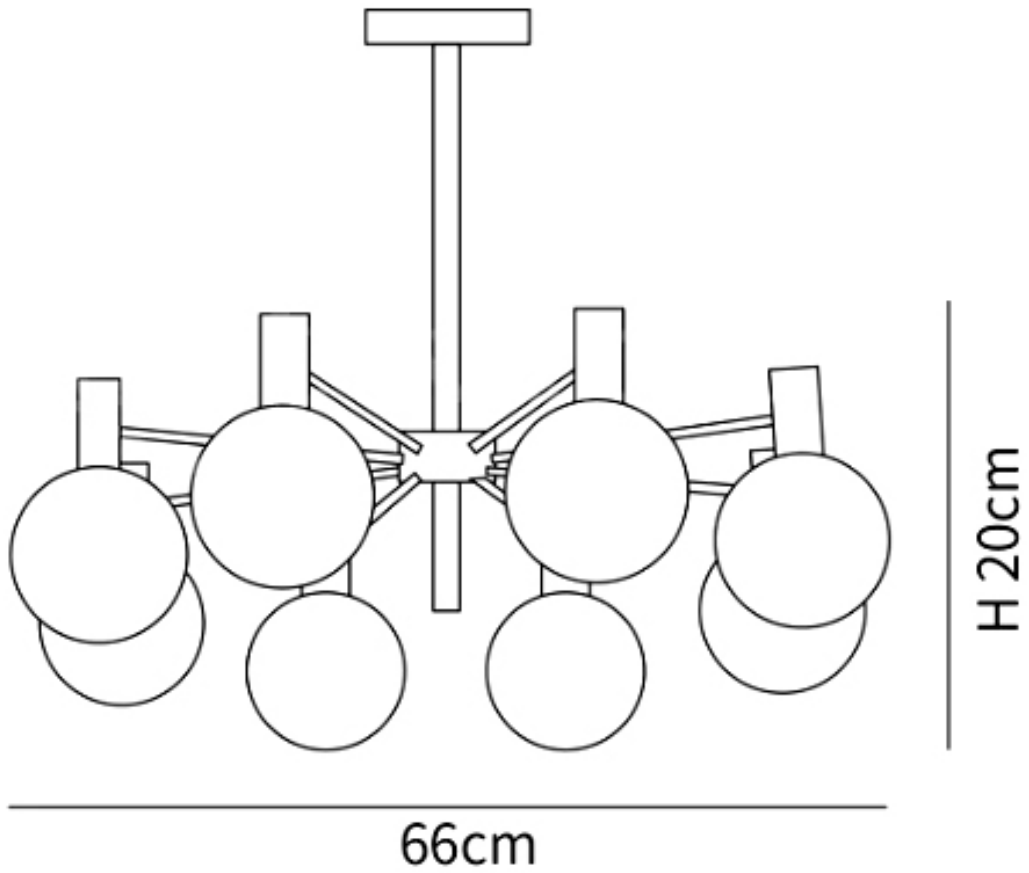

SPECIFICATION DETAILS

*For custom options, consult factory for details

Fixture Dimensions	D 26" x H 7.9" (6heads)
Light source	G9 (bulb not included)
Wattage	MAX 5W incandescent bulb or LED equivalent.
Voltage	AC 110-240V
Mounting	Hardwired.
Dimming	Compatible with dimmable bulbs (bulb not included)
Control method	Compatible with common wall switches(not included)
Finishes	Black
Glass Details	Smoke gray
Material	Metal, Glass, Iron
Rod Length	Suspension rod is 19.7", Can be extended upon request.

SPECIFICATION DETAILS

*For custom options, consult factory for details

Fixture Dimensions	D 26" x H 7.9" (8heads)
Light source	G9 (bulb not included)
Wattage	MAX 5W incandescent bulb or LED equivalent.
Voltage	AC 110-240V
Mounting	Hardwired.
Dimming	Compatible with dimmable bulbs (bulb not included)
Control method	Compatible with common wall switches (not included)
Finishes	Black
Glass Details	Smoke gray
Material	Metal, Glass, Iron
Rod Length	Suspension rod is 19.7", Can be extended upon request.

SPECIFICATION DETAILS

*For custom options, consult factory for details

Fixture Dimensions	D 39.4" x H 7.9"(12heads)
Light source	G9 (bulb not included)
Wattage	MAX 5W incandescent bulb or LED equivalent.
Voltage	AC 110-240V
Mounting	Hardwired.
Dimming	Compatible with dimmable bulbs (bulb not included)
Control method	Compatible with common wall switches(not included)
Finishes	Black
Glass Details	Smoke gray
Material	Metal, Glass, Iron
Rod Length	Suspension rod is 19.7". Can be extended upon request.