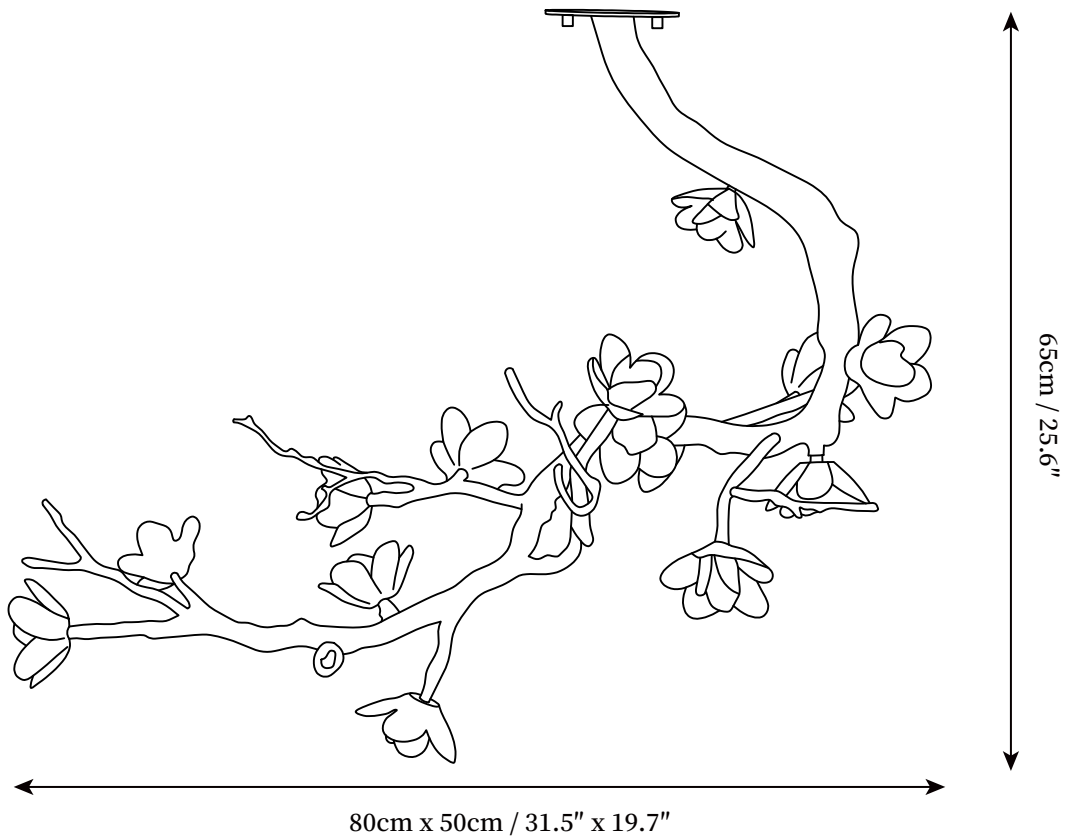

SPECIFICATION SHEET

SPECIFICATION DETAILS

*For custom options, consult factory for details

Fixture Dimensions	L 31.5" x W 19.7" x H 25.6"
Light source	G4 (bulb not included)
Wattage	MAX 3W incandescent bulb or LED equivalent.
Voltage	AC 110-240V
Mounting	Hardwired.
Dimming	Compatible with dimmable bulbs (bulb not included)
Control method	Compatible with common wall switches(not included)
Finishes	Brass
Shade Details	White
Material	Ceramic, Brass
Wire Length	NO