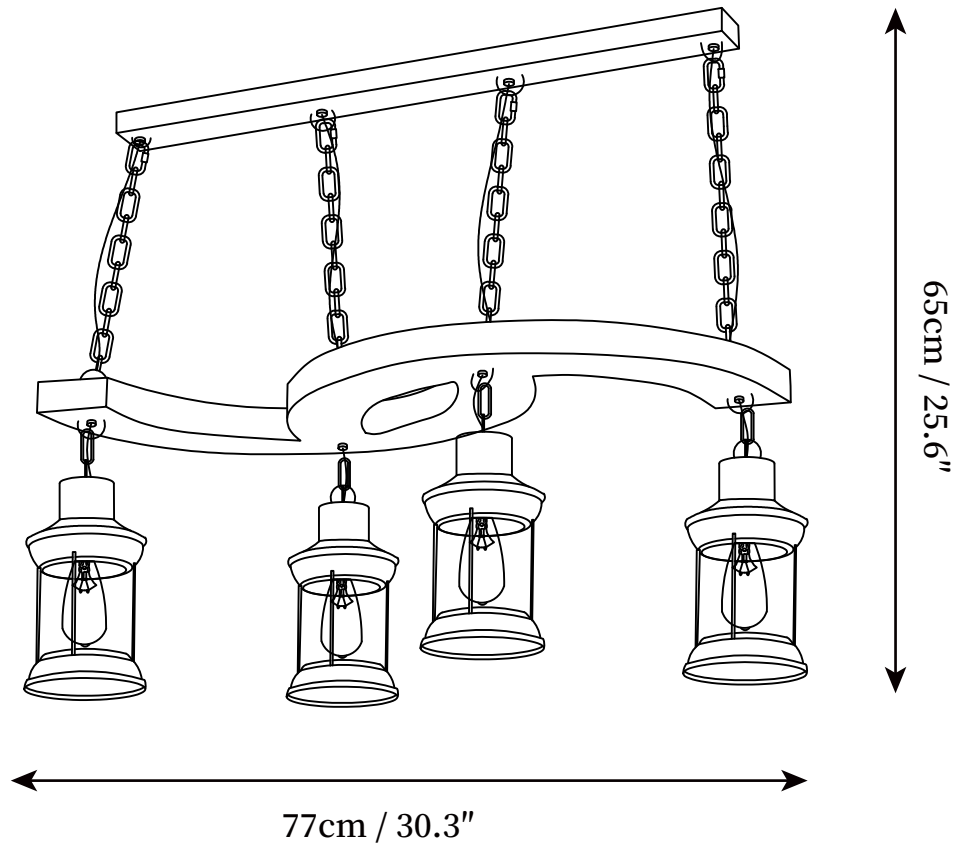

# SPECIFICATION SHEET

---

## SPECIFICATION DETAILS

\*For custom options, consult factory for details

<b>Fixture Dimensions</b>	L 30.3" x H 25.6"
<b>Light source</b>	E26 or E27(bulb not included)
<b>Wattage</b>	MAX 40W incandescent bulb or LED equivalent.
<b>Voltage</b>	AC 110-240V
<b>Mounting</b>	Hardwired.
<b>Dimming</b>	Compatible with dimmable bulbs (bulb not included)
<b>Control method</b>	Compatible with common wall switches(not included)
<b>Finishes</b>	Black & Walnut color
<b>Shade Details</b>	Black
<b>Material</b>	Iron, Wood
<b>Hanging Length</b>	Chain lengths range between 19.7", the length can be specified according to needs