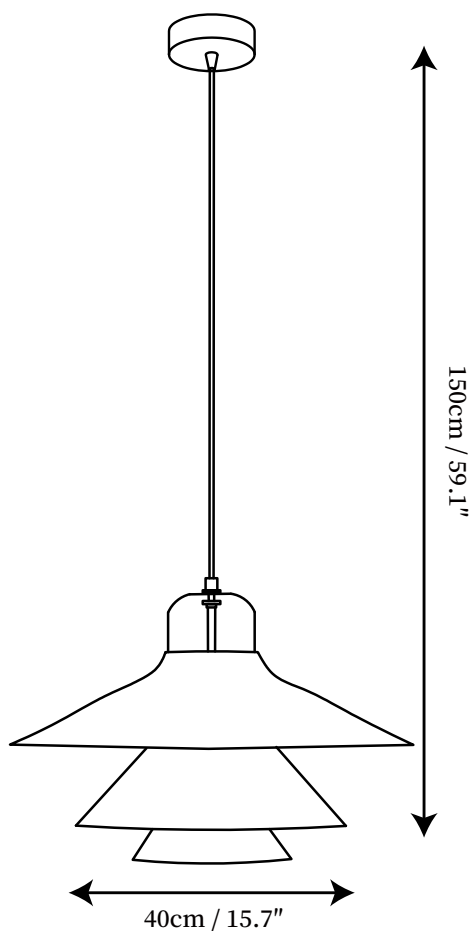

SPECIFICATION SHEET

SPECIFICATION DETAILS

*For custom options, consult factory for details

Fixture Dimensions	D 11.8" x H 59.1"
Light source	E26 or E27 (bulb not included)
Wattage	MAX 40W incandescent bulb or LED equivalent.
Voltage	AC 110-240V
Mounting	Hardwired.
Dimming	Compatible with dimmable bulbs (bulb not included)
Control method	Compatible with common wall switches(
Finishes	White, Red, Green
Shade Details	White
Material	Aluminum, Glass
Wire Length	The standard length of the cord is 59" (150 cm), the length is adjustable.

SPECIFICATION SHEET

SPECIFICATION DETAILS

*For custom options, consult factory for details

Fixture Dimensions	D 15.7" x H 59.1"
Light source	E26 or E27 (bulb not included)
Wattage	MAX 40W incandescent bulb or LED equivalent.
Voltage	AC 110-240V
Mounting	Hardwired.
Dimming	Compatible with dimmable bulbs (bulb not included)
Control method	Compatible with common wall switches (not included)
Finishes	White, Red, Green
Shade Details	White
Material	Aluminum, Glass
Wire Length	The standard length of the cord is 59" (150 cm), the length is adjustable.