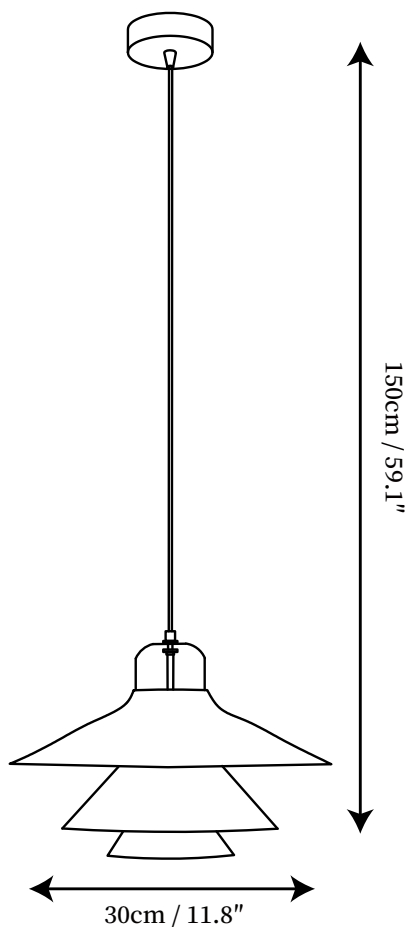

SPECIFICATION SHEET

SPECIFICATION DETAILS

*For custom options, consult factory for details

Fixture Dimensions	D 11.8" x H 59.1"
Light source	E26 or E27 (bulb not included)
Wattage	MAX 40W incandescent bulb or LED equivalent.
Voltage	AC 110-240V
Mounting	Hardwired.
Dimming	Compatible with dimmable bulbs (bulb not included)
Control method	Compatible with common wall switches(
Finishes	White, Red, Green
Shade Details	White
Material	Aluminum, Glass
Wire Length	The standard length of the cord is 59" (150 cm), the length is adjustable.

SPECIFICATION SHEET

SPECIFICATION DETAILS

*For custom options, consult factory for details

Fixture Dimensions	D 15.7" x H 59.1"
Light source	E26 or E27 (bulb not included)
Wattage	MAX 40W incandescent bulb or LED equivalent.
Voltage	AC 110-240V
Mounting	Hardwired.
Dimming	Compatible with dimmable bulbs (bulb not included)
Control method	Compatible with common wall switches (not included)
Finishes	White, Red, Green
Shade Details	White
Material	Aluminum, Glass
Wire Length	The standard length of the cord is 59" (150 cm), the length is adjustable.