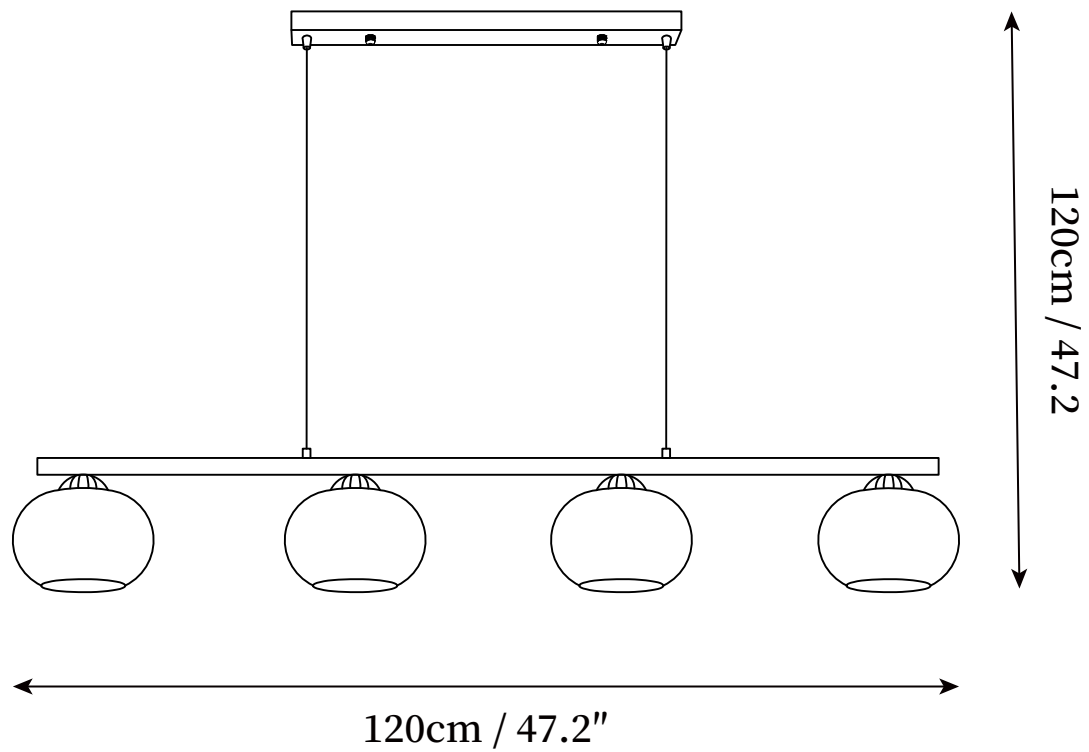

SPECIFICATION SHEET

SPECIFICATION DETAILS

*For custom options, consult factory for details

Fixture Dimensions	L 47.2" x H 47.2" Lampshade diameter: 7.1"
Light source	E26 or E27 (bulb not included)
Wattage	MAX 40W incandescent bulb or LED equivalent.
Voltage	AC 110-240V
Mounting	Hardwired.
Dimming	Compatible with dimmable bulbs (bulb not included)
Control method	Compatible with common wall switches (not included)
Finishes	Silver, Walnut color
Shade Details	Creamy yellow
Material	Iron, Glass.
Wire Length	The standard length of the suspended wire is 59 "(150 cm) and the length is adjustable.