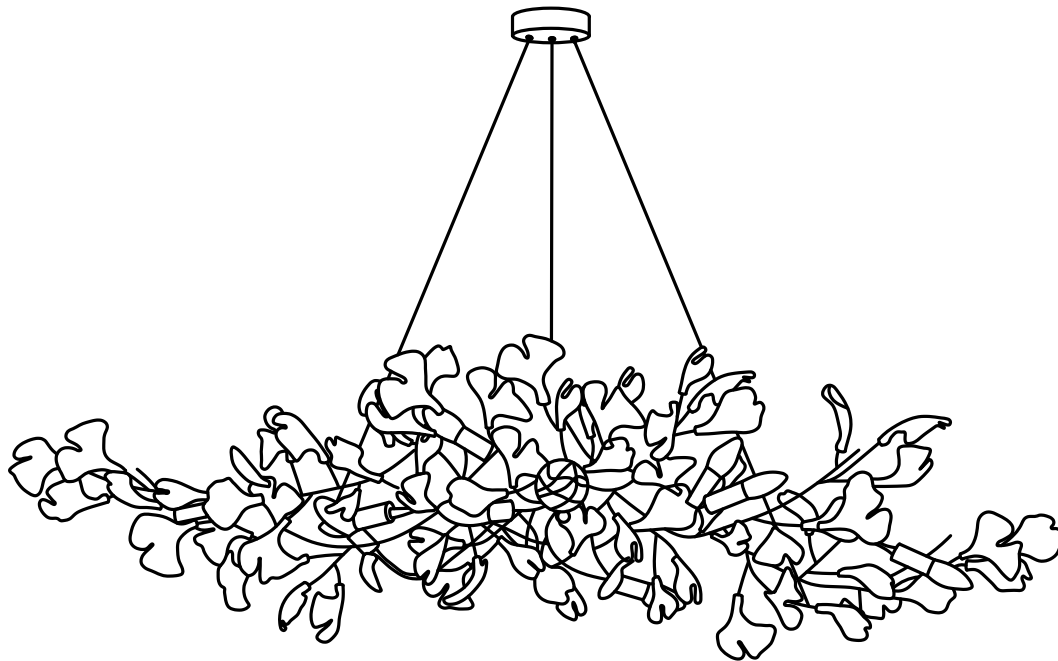

SPECIFICATION SHEET

H 35cm / 13.8"

L 105cm x W 55cm / 41.3" x 21.7"

SPECIFICATION DETAILS

*For custom options, consult factory for details

Fixture Dimensions	L 41.3" x W 21.7" x H 13.8"
Light source	G9 (bulb not included)
Wattage	MAX 5W incandescent bulb or LED equivalent.
Voltage	AC 110-240V
Mounting	Hardwired.
Dimming	Compatible with dimmable bulbs (bulb not included)
Control method	Compatible with common wall switches (not included)
Finishes	Gold.
Shade Details	White.
Material	Metal, Ceramics.
Wire Length	The standard length of the suspended wire is 59 "(150 cm) and the length is adjustable.

SPECIFICATION SHEET

H 45cm / 17.7"

L 125cm x W 65cm / 49.2" x 25.6"

SPECIFICATION DETAILS

*For custom options, consult factory for details

Fixture Dimensions	L 49.2" x W 25.6" x H 17.7"
Light source	G9 (bulb not included)
Wattage	MAX 5W incandescent bulb or LED equivalent.
Voltage	AC 110-240V
Mounting	Hardwired.
Dimming	Compatible with dimmable bulbs (bulb not included)
Control method	Compatible with common wall switches(not included)
Finishes	Gold.
Shade Details	White.
Material	Metal, Ceramics.
Wire Length	The standard length of the suspended wire is 59 "(150 cm) and the length is adjustable.

SPECIFICATION SHEET

H 45cm / 17.7"

L 150cm x W 80cm / 59.1" x 31.5"

SPECIFICATION DETAILS

*For custom options, consult factory for details

Fixture Dimensions	L 59.1" x W 31.5" x H 17.7"
Light source	G9 (bulb not included)
Wattage	MAX 5W incandescent bulb or LED equivalent.
Voltage	AC 110-240V
Mounting	Hardwired.
Dimming	Compatible with dimmable bulbs (bulb not included)
Control method	Compatible with common wall switches (not included)
Finishes	Gold.
Shade Details	White.
Material	Metal, Ceramics.
Wire Length	The standard length of the suspended wire is 59" (150 cm) and the length is adjustable.