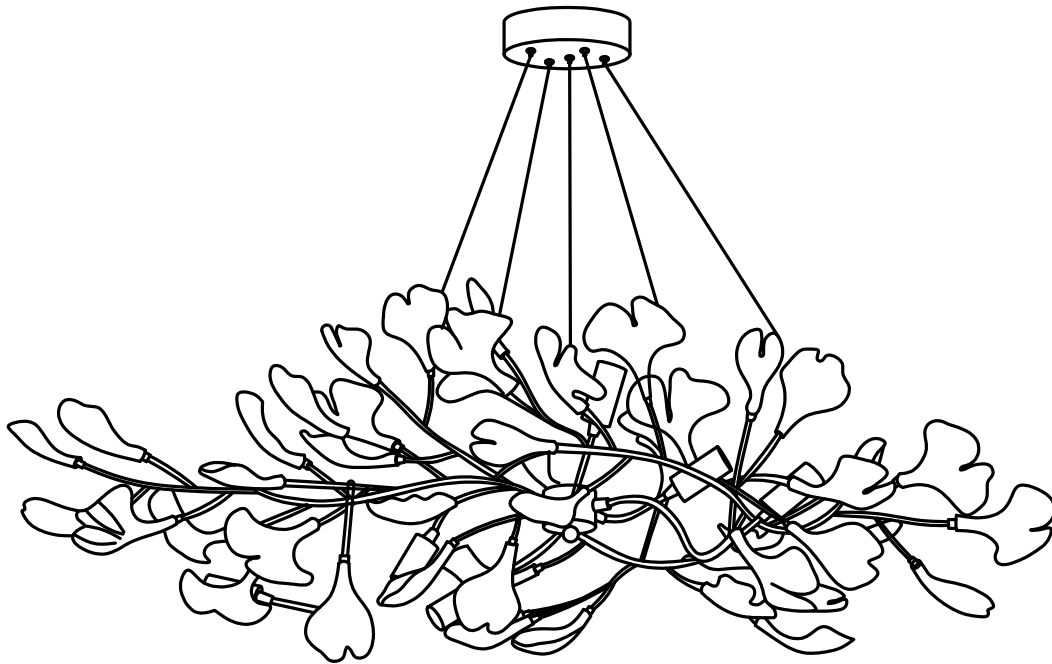

SPECIFICATION SHEET

H 45cm / 17.7"

L 150cm x W 80cm / 59.1" x 31.5"

SPECIFICATION DETAILS

*For custom options, consult factory for details

Fixture Dimensions	L 59.1" x W 31.5" x H 17.7"
Light source	G9 (bulb not included)
Wattage	MAX 5W incandescent bulb or LED equivalent.
Voltage	AC 110-240V
Mounting	Hardwired.
Dimming	Compatible with dimmable bulbs (bulb not included)
Control method	Compatible with common wall switches (not included)
Finishes	Gold.
Shade Details	White.
Material	Metal, Ceramics.
Wire Length	The standard length of the suspended wire is 59" (150 cm) and the length is adjustable.

SPECIFICATION SHEET

L 180cm x W 90cm / 70.9" x 35.4"

SPECIFICATION DETAILS

*For custom options, consult factory for details

Fixture Dimensions	L 70.9" x W 35.4" x H 17.7"
Light source	G9 (bulb not included)
Wattage	MAX 5W incandescent bulb or LED equivalent.
Voltage	AC 110-240V
Mounting	Hardwired.
Dimming	Compatible with dimmable bulbs (bulb not included)
Control method	Compatible with common wall switches (not included)
Finishes	Gold.
Shade Details	White.
Material	Metal, Ceramics.
Wire Length	The standard length of the suspended wire is 59 "(150 cm) and the length is adjustable.

SPECIFICATION SHEET

H 30cm / 11.8"

L 110cm x W 55cm / 43.3" x 21.7"

SPECIFICATION DETAILS

*For custom options, consult factory for details

Fixture Dimensions	L 43.3" x W 21.7" x H 11.8"
Light source	G9 (bulb not included)
Wattage	MAX 5W incandescent bulb or LED equivalent.
Voltage	AC 110-240V
Mounting	Hardwired.
Dimming	Compatible with dimmable bulbs (bulb not included)
Control method	Compatible with common wall switches (not included)
Finishes	Gold.
Shade Details	White.
Material	Metal, Ceramics.
Wire Length	The standard length of the suspended wire is 59" (150 cm) and the length is adjustable.