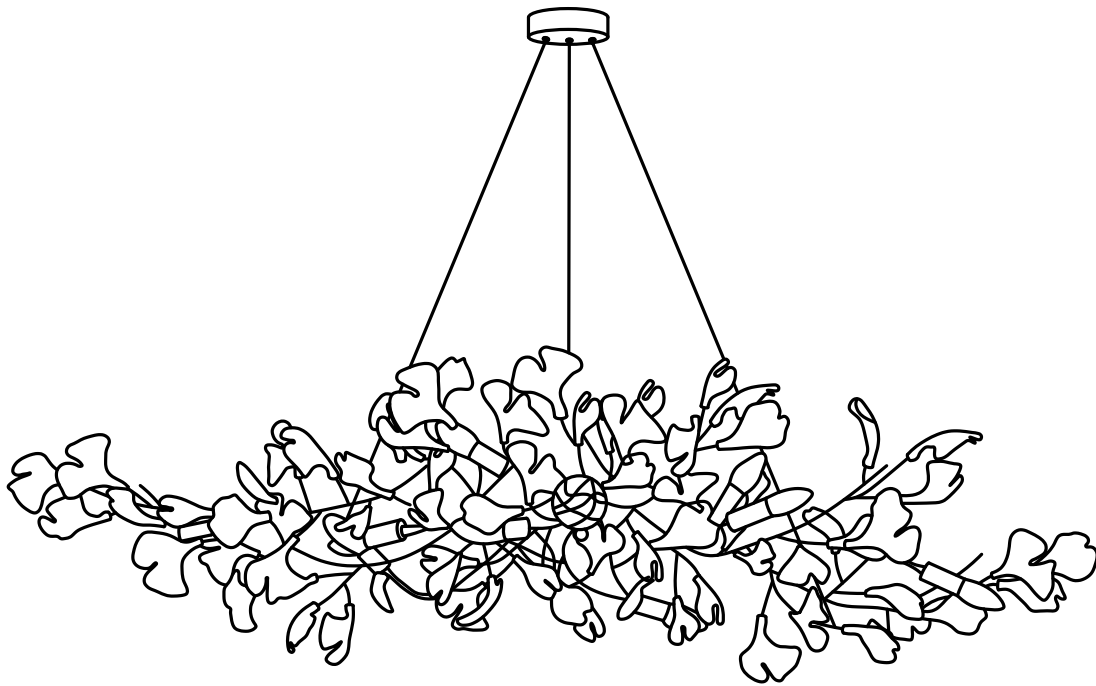

SPECIFICATION SHEET

H 35cm / 13.8"

L 105cm x W 55cm / 41.3" x 21.7"

SPECIFICATION DETAILS

*For custom options, consult factory for details

Fixture Dimensions	L 41.3" x W 21.7" x H 13.8"
Light source	G9 (bulb not included)
Wattage	MAX 5W incandescent bulb or LED equivalent.
Voltage	AC 110-240V
Mounting	Hardwired.
Dimming	Compatible with dimmable bulbs (bulb not included)
Control method	Compatible with common wall switches (not included)
Finishes	Gold.
Shade Details	White.
Material	Metal, Ceramics.
Wire Length	The standard length of the suspended wire is 59 "(150 cm) and the length is adjustable.

SPECIFICATION SHEET

H 45cm / 17.7"

L 125cm x W 65cm / 49.2" x 25.6"

SPECIFICATION DETAILS

*For custom options, consult factory for details

Fixture Dimensions	L 49.2" x W 25.6" x H 17.7"
Light source	G9 (bulb not included)
Wattage	MAX 5W incandescent bulb or LED equivalent.
Voltage	AC 110-240V
Mounting	Hardwired.
Dimming	Compatible with dimmable bulbs (bulb not included)
Control method	Compatible with common wall switches(not included)
Finishes	Gold.
Shade Details	White.
Material	Metal, Ceramics.
Wire Length	The standard length of the suspended wire is 59 "(150 cm) and the length is adjustable.

SPECIFICATION SHEET

H 45cm / 17.7"

L 150cm x W 80cm / 59.1" x 31.5"

SPECIFICATION DETAILS

*For custom options, consult factory for details

Fixture Dimensions	L 59.1" x W 31.5" x H 17.7"
Light source	G9 (bulb not included)
Wattage	MAX 5W incandescent bulb or LED equivalent.
Voltage	AC 110-240V
Mounting	Hardwired.
Dimming	Compatible with dimmable bulbs (bulb not included)
Control method	Compatible with common wall switches (not included)
Finishes	Gold.
Shade Details	White.
Material	Metal, Ceramics.
Wire Length	The standard length of the suspended wire is 59" (150 cm) and the length is adjustable.