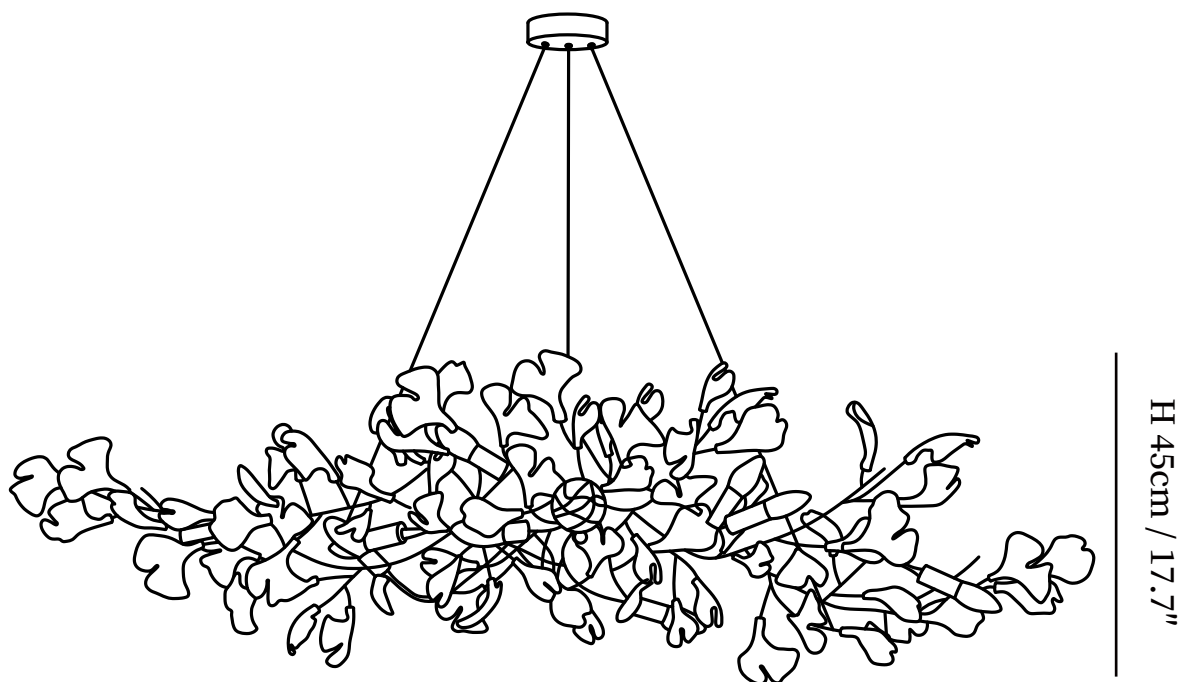

SPECIFICATION SHEET

H 45cm / 17.7"

L 125cm x W 65cm / 49.2" x 25.6"

SPECIFICATION DETAILS

*For custom options, consult factory for details

Fixture Dimensions	L 49.2" x W 25.6" x H 17.7"
Light source	G9 (bulb not included)
Wattage	MAX 5W incandescent bulb or LED equivalent.
Voltage	AC 110-240V
Mounting	Hardwired.
Dimming	Compatible with dimmable bulbs (bulb not included)
Control method	Compatible with common wall switches(not included)
Finishes	Gold.
Shade Details	White.
Material	Metal, Ceramics.
Wire Length	The standard length of the suspended wire is 59 "(150 cm) and the length is adjustable.

SPECIFICATION SHEET

H 45cm / 17.7"

L 150cm x W 80cm / 59.1" x 31.5"

SPECIFICATION DETAILS

*For custom options, consult factory for details

Fixture Dimensions	L 59.1" x W 31.5" x H 17.7"
Light source	G9 (bulb not included)
Wattage	MAX 5W incandescent bulb or LED equivalent.
Voltage	AC 110-240V
Mounting	Hardwired.
Dimming	Compatible with dimmable bulbs (bulb not included)
Control method	Compatible with common wall switches (not included)
Finishes	Gold.
Shade Details	White.
Material	Metal, Ceramics.
Wire Length	The standard length of the suspended wire is 59" (150 cm) and the length is adjustable.

SPECIFICATION SHEET

L 180cm x W 90cm / 70.9" x 35.4"

SPECIFICATION DETAILS

*For custom options, consult factory for details

Fixture Dimensions	L 70.9" x W 35.4" x H 17.7"
Light source	G9 (bulb not included)
Wattage	MAX 5W incandescent bulb or LED equivalent.
Voltage	AC 110-240V
Mounting	Hardwired.
Dimming	Compatible with dimmable bulbs (bulb not included)
Control method	Compatible with common wall switches (not included)
Finishes	Gold.
Shade Details	White.
Material	Metal, Ceramics.
Wire Length	The standard length of the suspended wire is 59 "(150 cm) and the length is adjustable.