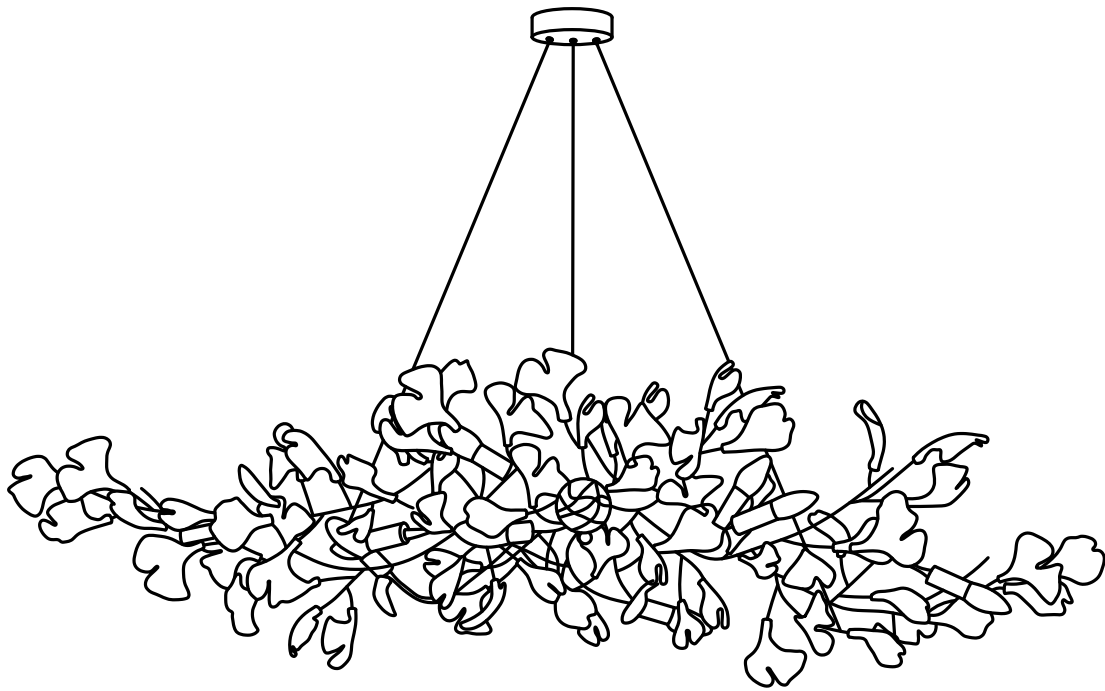

SPECIFICATION SHEET

H 35cm / 13.8"

L 105cm x W 55cm / 41.3" x 21.7"

SPECIFICATION DETAILS

*For custom options, consult factory for details

Fixture Dimensions	L 41.3" x W 21.7" x H 13.8"
Light source	G9 (bulb not included)
Wattage	MAX 5W incandescent bulb or LED equivalent.
Voltage	AC 110-240V
Mounting	Hardwired.
Dimming	Compatible with dimmable bulbs (bulb not included)
Control method	Compatible with common wall switches (not included)
Finishes	Gold.
Shade Details	White.
Material	Metal, Ceramics.
Wire Length	The standard length of the suspended wire is 59 "(150 cm) and the length is adjustable.

SPECIFICATION SHEET

H 45cm / 17.7"

L 125cm x W 65cm / 49.2" x 25.6"

SPECIFICATION DETAILS

*For custom options, consult factory for details

Fixture Dimensions	L 49.2" x W 25.6" x H 17.7"
Light source	G9 (bulb not included)
Wattage	MAX 5W incandescent bulb or LED equivalent.
Voltage	AC 110-240V
Mounting	Hardwired.
Dimming	Compatible with dimmable bulbs (bulb not included)
Control method	Compatible with common wall switches(not included)
Finishes	Gold.
Shade Details	White.
Material	Metal, Ceramics.
Wire Length	The standard length of the suspended wire is 59 "(150 cm) and the length is adjustable.

SPECIFICATION SHEET

H 45cm / 17.7"

L 150cm x W 80cm / 59.1" x 31.5"

SPECIFICATION DETAILS

*For custom options, consult factory for details

Fixture Dimensions	L 59.1" x W 31.5" x H 17.7"
Light source	G9 (bulb not included)
Wattage	MAX 5W incandescent bulb or LED equivalent.
Voltage	AC 110-240V
Mounting	Hardwired.
Dimming	Compatible with dimmable bulbs (bulb not included)
Control method	Compatible with common wall switches (not included)
Finishes	Gold.
Shade Details	White.
Material	Metal, Ceramics.
Wire Length	The standard length of the suspended wire is 59" (150 cm) and the length is adjustable.