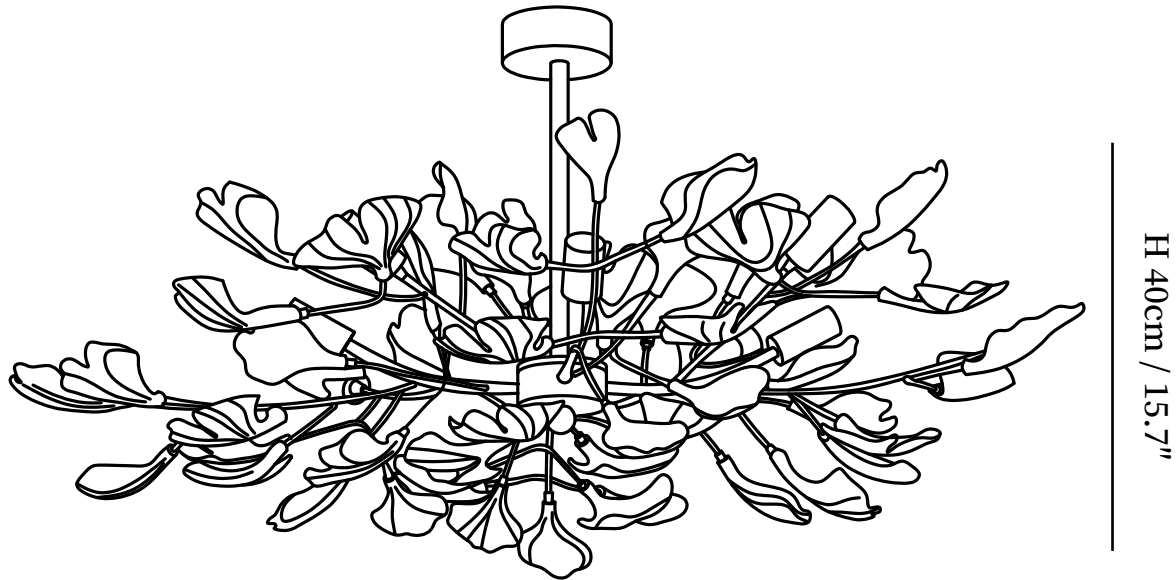

# SPECIFICATION SHEET

---

---

Ø 65cm / 25.6"

## SPECIFICATION DETAILS

\*For custom options, consult factory for details

<b>Fixture Dimensions</b>	D 25.6" x H 15.7"
<b>Light source</b>	E14
<b>Wattage</b>	Max 15W
<b>Voltage</b>	AC 110-240V
<b>Color Temperature</b>	Based on the purchase of light bulbs
<b>CRI(Ra)</b>	80CRI
<b>Mounting</b>	Ceiling
<b>Driver Required</b>	NO
<b>Optional Color Temps</b>	Buy bulbs as needed
<b>LED Rated Life</b>	Based on bulb life (we do not supply bulbs)
<b>Dimming</b>	Dimming is not supported
<b>Finishes</b>	Copper
<b>Glass Details</b>	White
<b>Material</b>	Brass, Ceramics
<b>Rod Length</b>	Rod lengths range between 50cm - 100cm
<b>Rod Type</b>	gold / Rod

# SPECIFICATION SHEET

---

H 40cm / 15.7"

Ø 85cm / 33.5"

# SPECIFICATION SHEET

---

H 40cm / 15.7"

Ø 105cm / 41.3"