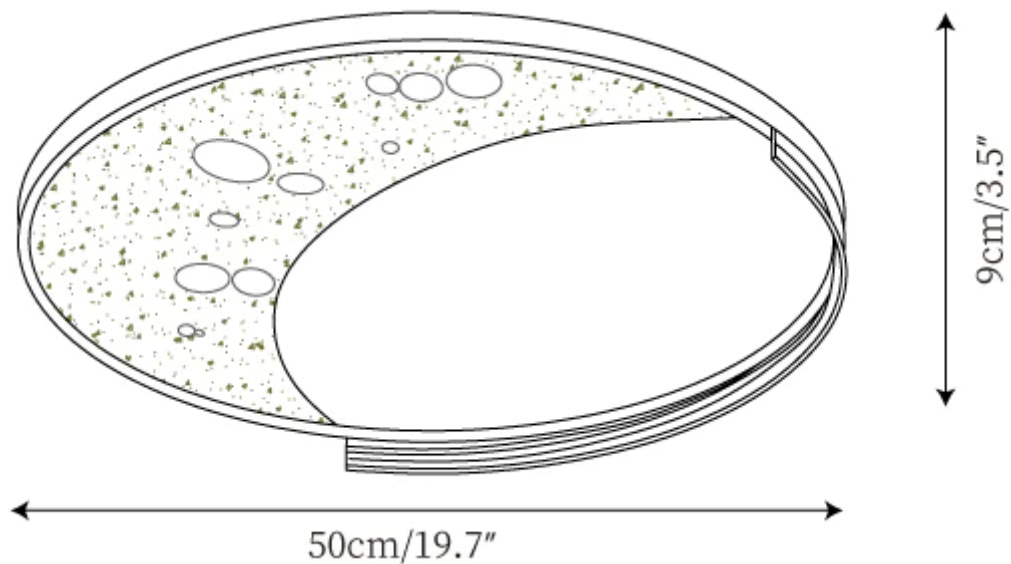

## SPECIFICATION DETAILS

\*For custom options, consult factory for details

<b>Fixture Dimensions</b>	D 19.7" x H 3.5"
<b>Light source</b>	Integrated LED
<b>Wattage</b>	~10W
<b>Voltage</b>	AC 110-240V
<b>Dimming</b>	Not supported
<b>CRI(Ra)</b>	90+CRI
<b>Mounting</b>	Hardwired.
<b>LED Rated Life</b>	30000 hours
<b>Color Temperature</b>	Warm Light (3000K), Neutral Light (4000K), Cool Light (6000K)
<b>Control method</b>	Compatible with common wall switches(not included)
<b>Finishes</b>	White, Black.
<b>Shade Details</b>	White.
<b>Material</b>	Aluminum, Acrylic.

## SPECIFICATION DETAILS

\*For custom options, consult factory for details

<b>Fixture Dimmensions</b>	D 19.7" x H 3.5"
<b>Light source</b>	Integrated LED
<b>Wattage</b>	~10W
<b>Voltage</b>	AC 110-240V
<b>Dimming</b>	Not supported
<b>CRI(Ra)</b>	90+CRI
<b>Mounting</b>	Hardwired.
<b>LED Rated Life</b>	30000 hours
<b>Color Temperature</b>	Warm Light (3000K), Neutral Light (4000K), Cool Light (6000K)
<b>Control method</b>	Compatible with common wall switches(not included)
<b>Finishes</b>	White, Black.
<b>Shade Details</b>	White.
<b>Material</b>	Aluminum, Acrylic.