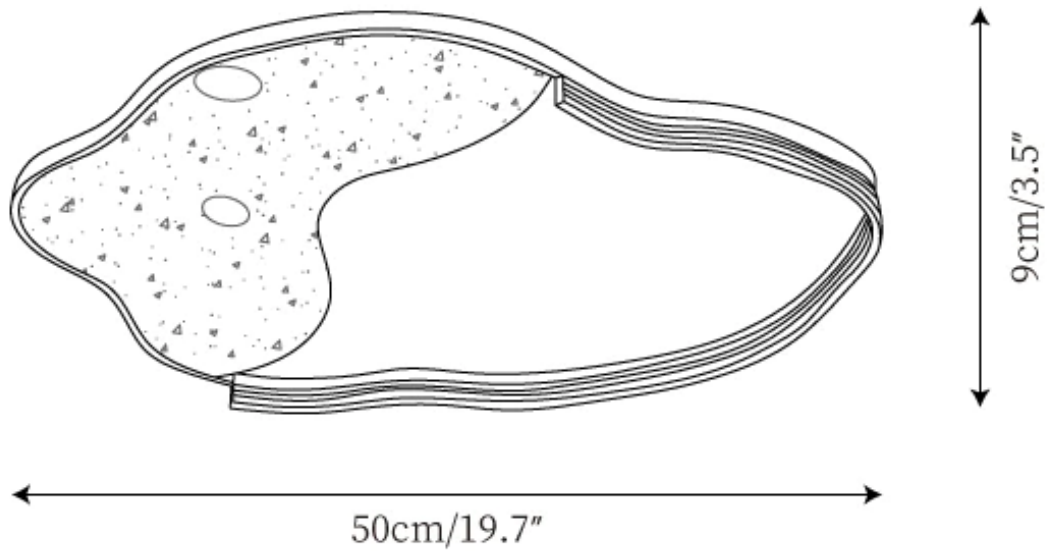

# SPECIFICATION SHEET

---

## SPECIFICATION DETAILS

\*For custom options, consult factory for details

<b>Fixture Dimensions</b>	D 19.7" x H 3.5"
<b>Light source</b>	Integrated LED
<b>Wattage</b>	~10W
<b>Voltage</b>	AC 110-240V
<b>Dimming</b>	Not supported
<b>CRI(Ra)</b>	90+CRI
<b>Mounting</b>	Hardwired.
<b>LED Rated Life</b>	30000 hours
<b>Color Temperature</b>	Warm Light (3000K), Neutral Light (4000K), Cool Light (6000K)
<b>Control method</b>	Compatible with common wall switches(not included)
<b>Finishes</b>	White, Black.
<b>Shade Details</b>	White.
<b>Material</b>	Aluminum, Acrylic.

## SPECIFICATION DETAILS

\*For custom options, consult factory for details

<b>Fixture Dimmensions</b>	D 19.7" x H 3.5"
<b>Light source</b>	Integrated LED
<b>Wattage</b>	~10W
<b>Voltage</b>	AC 110-240V
<b>Dimming</b>	Not supported
<b>CRI(Ra)</b>	90+CRI
<b>Mounting</b>	Hardwired.
<b>LED Rated Life</b>	30000 hours
<b>Color Temperature</b>	Warm Light (3000K), Neutral Light (4000K), Cool Light (6000K)
<b>Control method</b>	Compatible with common wall switches(not included)
<b>Finishes</b>	White, Black.
<b>Shade Details</b>	White.
<b>Material</b>	Aluminum, Acrylic.