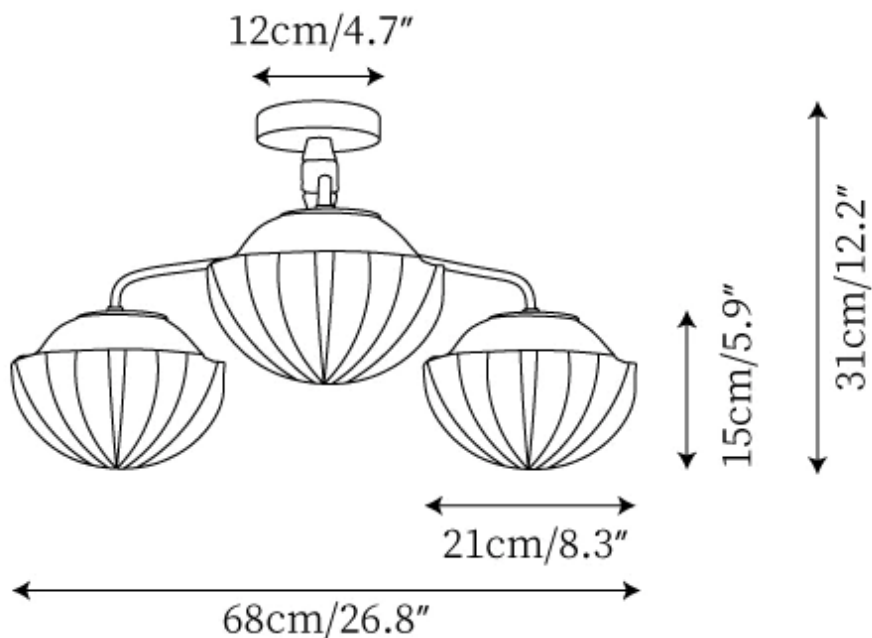

SPECIFICATION SHEET

SPECIFICATION DETAILS

*For custom options, consult factory for details

Fixture Dimensions	L 26.8" x H 12.2"
Light source	E26 or E27. (bulb not included)
Wattage	MAX 40W incandescent bulb or LED equivalent.
Voltage	AC 110-240V
Mounting	Hardwired.
Dimming	Compatible with dimmable bulbs (bulb not included)
Control method	Compatible with common wall switches(not included)
Finishes	Walnut color, Chrome.
Shade Details	White.
Material	Metal, Glass, Walnut.
Rod Length	No

SPECIFICATION SHEET

SPECIFICATION DETAILS

*For custom options, consult factory for details

Fixture Dimensions	L 30.7" x H 12.2"
Light source	E26 or E27. (bulb not included)
Wattage	MAX 40W incandescent bulb or LED equivalent.
Voltage	AC 110-240V
Mounting	Hardwired.
Dimming	Compatible with dimmable bulbs (bulb not included)
Control method	Compatible with common wall switches(not included)
Finishes	Walnut color, Chrome.
Shade Details	White.
Material	Metal, Glass, Walnut.
Rod Length	No

SPECIFICATION SHEET

SPECIFICATION DETAILS

*For custom options, consult factory for details

Fixture Dimensions	L 34.6" x H 12.2"
Light source	E26 or E27. (bulb not included)
Wattage	MAX 40W incandescent bulb or LED equivalent.
Voltage	AC 110-240V
Mounting	Hardwired.
Dimming	Compatible with dimmable bulbs (bulb not included)
Control method	Compatible with common wall switches(not included)
Finishes	Walnut color, Chrome.
Shade Details	White.
Material	Metal, Glass, Walnut.
Rod Length	No