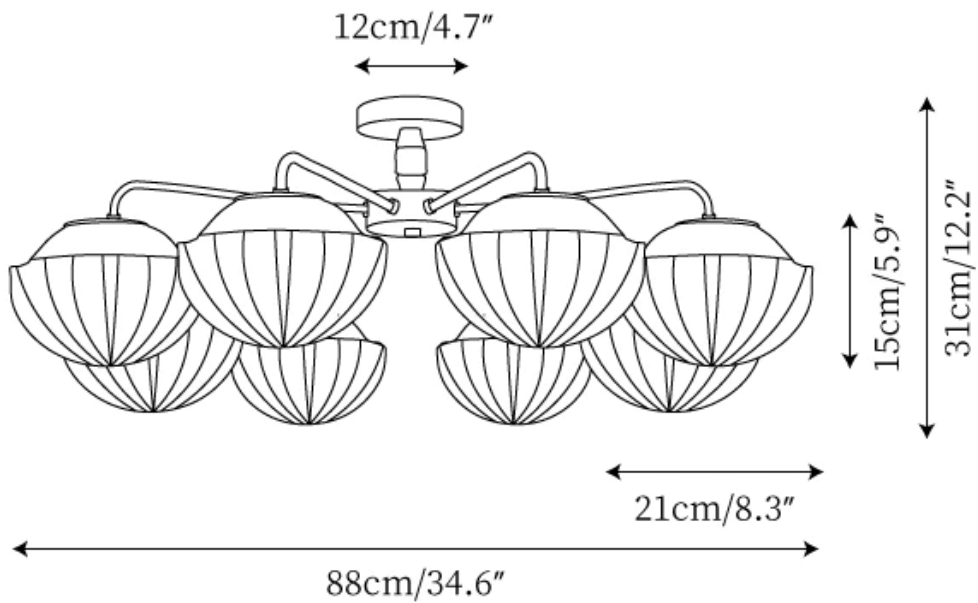

SPECIFICATION SHEET

SPECIFICATION DETAILS

*For custom options, consult factory for details

Fixture Dimensions	L 26.8" x H 12.2"
Light source	E26 or E27. (bulb not included)
Wattage	MAX 40W incandescent bulb or LED equivalent.
Voltage	AC 110-240V
Mounting	Hardwired.
Dimming	Compatible with dimmable bulbs (bulb not included)
Control method	Compatible with common wall switches(not included)
Finishes	Walnut color, Chrome.
Shade Details	White.
Material	Metal, Glass, Walnut.
Rod Length	No

SPECIFICATION SHEET

SPECIFICATION DETAILS

*For custom options, consult factory for details

Fixture Dimensions	L 30.7" x H 12.2"
Light source	E26 or E27. (bulb not included)
Wattage	MAX 40W incandescent bulb or LED equivalent.
Voltage	AC 110-240V
Mounting	Hardwired.
Dimming	Compatible with dimmable bulbs (bulb not included)
Control method	Compatible with common wall switches(not included)
Finishes	Walnut color, Chrome.
Shade Details	White.
Material	Metal, Glass, Walnut.
Rod Length	No

SPECIFICATION SHEET

SPECIFICATION DETAILS

*For custom options, consult factory for details

Fixture Dimensions	L 34.6" x H 12.2"
Light source	E26 or E27. (bulb not included)
Wattage	MAX 40W incandescent bulb or LED equivalent.
Voltage	AC 110-240V
Mounting	Hardwired.
Dimming	Compatible with dimmable bulbs (bulb not included)
Control method	Compatible with common wall switches(not included)
Finishes	Walnut color, Chrome.
Shade Details	White.
Material	Metal, Glass, Walnut.
Rod Length	No