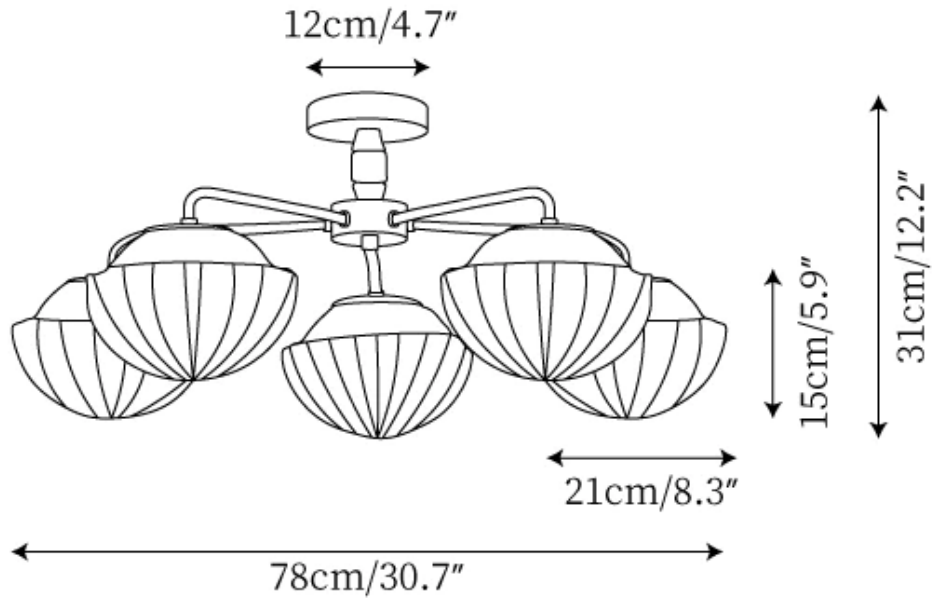

SPECIFICATION SHEET

SPECIFICATION DETAILS

*For custom options, consult factory for details

Fixture Dimensions	L 26.8" x H 12.2"
Light source	E26 or E27. (bulb not included)
Wattage	MAX 40W incandescent bulb or LED equivalent.
Voltage	AC 110-240V
Mounting	Hardwired.
Dimming	Compatible with dimmable bulbs (bulb not included)
Control method	Compatible with common wall switches(not included)
Finishes	Walnut color, Chrome.
Shade Details	White.
Material	Metal, Glass, Walnut.
Rod Length	No

SPECIFICATION SHEET

SPECIFICATION DETAILS

*For custom options, consult factory for details

Fixture Dimensions	L 30.7" x H 12.2"
Light source	E26 or E27. (bulb not included)
Wattage	MAX 40W incandescent bulb or LED equivalent.
Voltage	AC 110-240V
Mounting	Hardwired.
Dimming	Compatible with dimmable bulbs (bulb not included)
Control method	Compatible with common wall switches(not included)
Finishes	Walnut color, Chrome.
Shade Details	White.
Material	Metal, Glass, Walnut.
Rod Length	No

SPECIFICATION SHEET

SPECIFICATION DETAILS

*For custom options, consult factory for details

Fixture Dimensions	L 34.6" x H 12.2"
Light source	E26 or E27. (bulb not included)
Wattage	MAX 40W incandescent bulb or LED equivalent.
Voltage	AC 110-240V
Mounting	Hardwired.
Dimming	Compatible with dimmable bulbs (bulb not included)
Control method	Compatible with common wall switches(not included)
Finishes	Walnut color, Chrome.
Shade Details	White.
Material	Metal, Glass, Walnut.
Rod Length	No