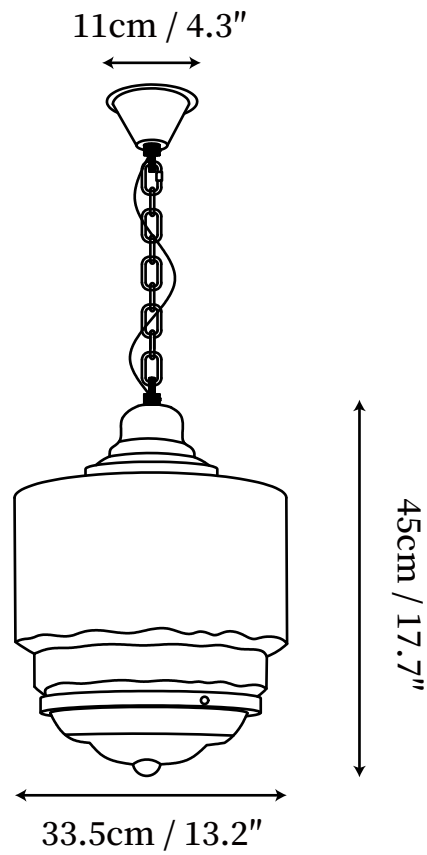

SPECIFICATION SHEET

SPECIFICATION DETAILS

*For custom options, consult factory for details

Fixture Dimensions	D 13.2" x H 17.7"
Light source	E27
Wattage	Max 40W
Voltage	AC 110-240V
Color Temperature	Based on the purchase of light bulbs
CRI(Ra)	80CRI
Mounting	Ceiling
Driver Required	NO
Optional Color Temps	Buy bulbs as needed
LED Rated Life	Based on bulb life (we do not supply bulbs)
Dimming	Dimming is not supported
Finishes	Brass & White.
Glass Details	Brass & White.
Material	Brass, Glass.
Hanging Chain Length	Chain lengths range between 50cm - 100cm
Hanging Chain Type	Gold / Chain