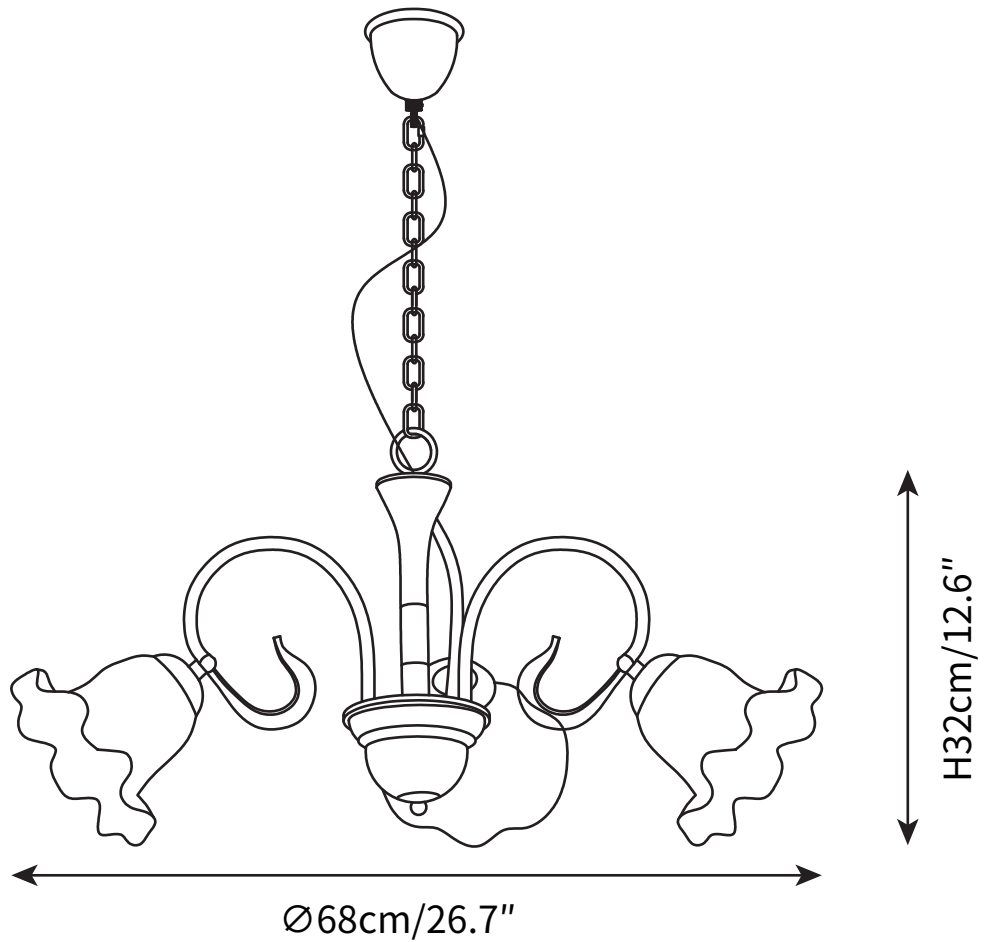

# SPECIFICATION SHEET

---

## SPECIFICATION DETAILS

\*For custom options, consult factory for details

<b>Fixture Dimensions</b>	$\text{Ø} 26.7'' \times \text{H} 12.6''$
<b>Light source</b>	E26 or E27
<b>Wattage</b>	Max 40W
<b>Voltage</b>	AC 110-240V
<b>Color Temperature</b>	Based on the purchase of light bulbs
<b>CRI(Ra)</b>	80CRI
<b>Mounting</b>	Ceiling
<b>Driver Required</b>	NO
<b>Optional Color Temps</b>	Buy bulbs as needed
<b>LED Rated Life</b>	Based on bulb life (we do not supply bulbs)
<b>Dimming</b>	Dimming is not supported
<b>Finishes</b>	Black & Gold
<b>Shade Finish</b>	White
<b>Material</b>	Brass, Glass
<b>Wire Length</b>	19.7''
<b>Wire Type</b>	Black Hanging Chain

## SPECIFICATION DETAILS

\*For custom options, consult factory for details

<b>Fixture Dimensions</b>	Ø 30.7" x H 12.6"
<b>Light source</b>	E26 or E27
<b>Wattage</b>	Max 40W
<b>Voltage</b>	AC 110-240V
<b>Color Temperature</b>	Based on the purchase of light bulbs
<b>CRI(Ra)</b>	80CRI
<b>Mounting</b>	Ceiling
<b>Driver Required</b>	NO
<b>Optional Color Temps</b>	Buy bulbs as needed
<b>LED Rated Life</b>	Based on bulb life (we do not supply bulbs)
<b>Dimming</b>	Dimming is not supported
<b>Finishes</b>	Black & Gold
<b>Shade Finish</b>	White
<b>Material</b>	Brass, Glass
<b>Wire Length</b>	19.7"
<b>Wire Type</b>	Black Hanging Chain

## SPECIFICATION DETAILS

\*For custom options, consult factory for details

<b>Fixture Dimensions</b>	$\text{Ø} 39.3'' \times \text{H} 16.5''$
<b>Light source</b>	E26 or E27
<b>Wattage</b>	Max 40W
<b>Voltage</b>	AC 110-240V
<b>Color Temperature</b>	Based on the purchase of light bulbs
<b>CRI(Ra)</b>	80CRI
<b>Mounting</b>	Ceiling
<b>Driver Required</b>	NO
<b>Optional Color Temps</b>	Buy bulbs as needed
<b>LED Rated Life</b>	Based on bulb life (we do not supply bulbs)
<b>Dimming</b>	Dimming is not supported
<b>Finishes</b>	Black & Gold
<b>Shade Finish</b>	White
<b>Material</b>	Brass, Glass
<b>Wire Length</b>	19.7''
<b>Wire Type</b>	Black Hanging Chain