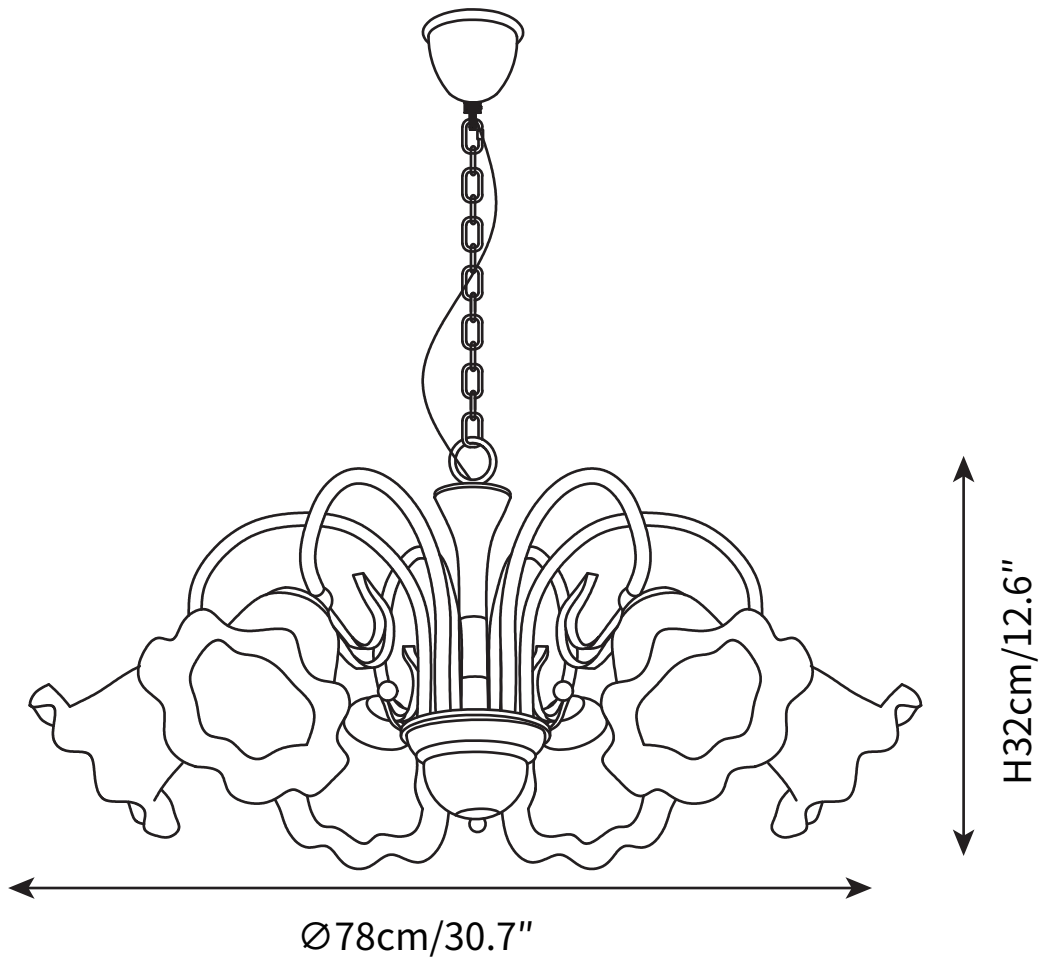

# SPECIFICATION SHEET

---

## SPECIFICATION DETAILS

\*For custom options, consult factory for details

<b>Fixture Dimensions</b>	$\text{Ø} 26.7'' \times \text{H} 12.6''$
<b>Light source</b>	E26 or E27
<b>Wattage</b>	Max 40W
<b>Voltage</b>	AC 110-240V
<b>Color Temperature</b>	Based on the purchase of light bulbs
<b>CRI(Ra)</b>	80CRI
<b>Mounting</b>	Ceiling
<b>Driver Required</b>	NO
<b>Optional Color Temps</b>	Buy bulbs as needed
<b>LED Rated Life</b>	Based on bulb life (we do not supply bulbs)
<b>Dimming</b>	Dimming is not supported
<b>Finishes</b>	Black & Gold
<b>Shade Finish</b>	White
<b>Material</b>	Brass, Glass
<b>Wire Length</b>	19.7''
<b>Wire Type</b>	Black Hanging Chain

## SPECIFICATION DETAILS

\*For custom options, consult factory for details

<b>Fixture Dimensions</b>	Ø 30.7" x H 12.6"
<b>Light source</b>	E26 or E27
<b>Wattage</b>	Max 40W
<b>Voltage</b>	AC 110-240V
<b>Color Temperature</b>	Based on the purchase of light bulbs
<b>CRI(Ra)</b>	80CRI
<b>Mounting</b>	Ceiling
<b>Driver Required</b>	NO
<b>Optional Color Temps</b>	Buy bulbs as needed
<b>LED Rated Life</b>	Based on bulb life (we do not supply bulbs)
<b>Dimming</b>	Dimming is not supported
<b>Finishes</b>	Black & Gold
<b>Shade Finish</b>	White
<b>Material</b>	Brass, Glass
<b>Wire Length</b>	19.7"
<b>Wire Type</b>	Black Hanging Chain

## SPECIFICATION DETAILS

\*For custom options, consult factory for details

<b>Fixture Dimensions</b>	$\text{Ø} 39.3'' \times \text{H} 16.5''$
<b>Light source</b>	E26 or E27
<b>Wattage</b>	Max 40W
<b>Voltage</b>	AC 110-240V
<b>Color Temperature</b>	Based on the purchase of light bulbs
<b>CRI(Ra)</b>	80CRI
<b>Mounting</b>	Ceiling
<b>Driver Required</b>	NO
<b>Optional Color Temps</b>	Buy bulbs as needed
<b>LED Rated Life</b>	Based on bulb life (we do not supply bulbs)
<b>Dimming</b>	Dimming is not supported
<b>Finishes</b>	Black & Gold
<b>Shade Finish</b>	White
<b>Material</b>	Brass, Glass
<b>Wire Length</b>	19.7''
<b>Wire Type</b>	Black Hanging Chain