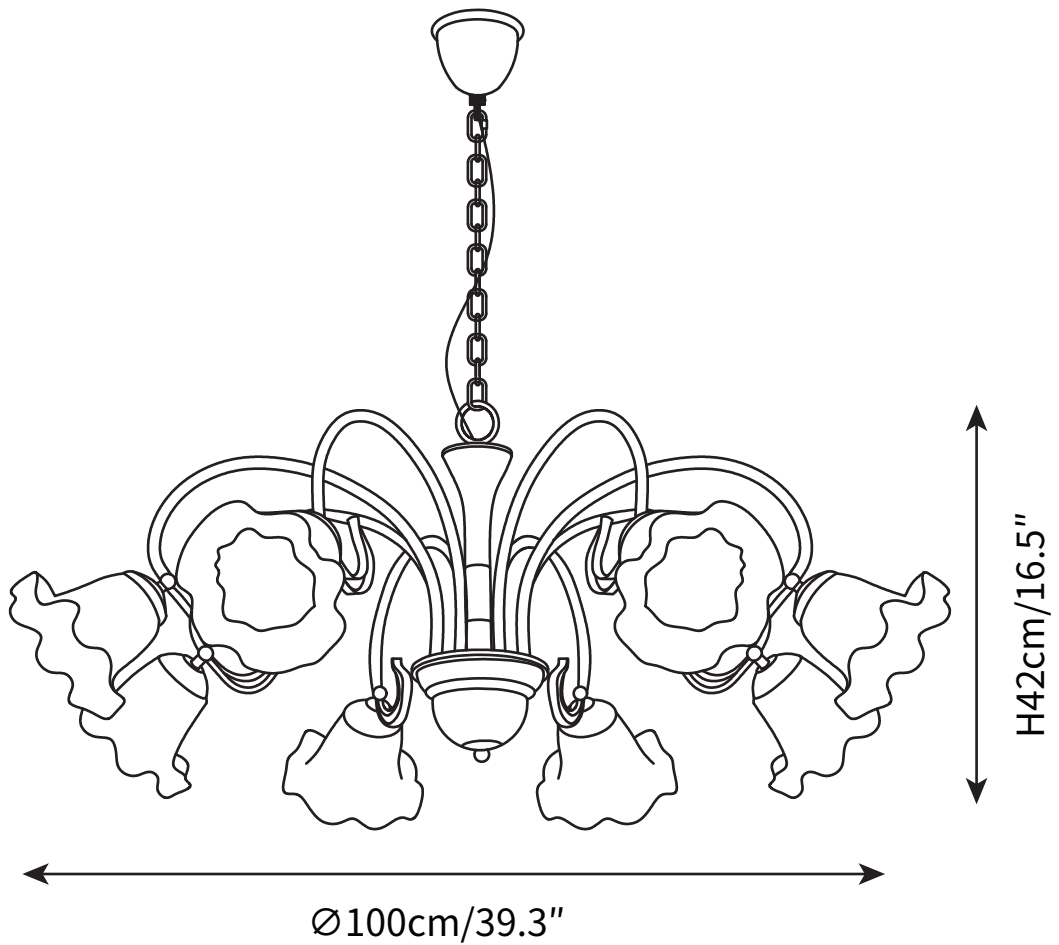

## SPECIFICATION DETAILS

\*For custom options, consult factory for details

<b>Fixture Dimensions</b>	$\text{Ø} 26.7'' \times \text{H} 12.6''$
<b>Light source</b>	E26 or E27
<b>Wattage</b>	Max 40W
<b>Voltage</b>	AC 110-240V
<b>Color Temperature</b>	Based on the purchase of light bulbs
<b>CRI(Ra)</b>	80CRI
<b>Mounting</b>	Ceiling
<b>Driver Required</b>	NO
<b>Optional Color Temps</b>	Buy bulbs as needed
<b>LED Rated Life</b>	Based on bulb life (we do not supply bulbs)
<b>Dimming</b>	Dimming is not supported
<b>Finishes</b>	Black & Gold
<b>Shade Finish</b>	White
<b>Material</b>	Brass, Glass
<b>Wire Length</b>	19.7''
<b>Wire Type</b>	Black Hanging Chain

# SPECIFICATION SHEET

---

## SPECIFICATION DETAILS

\*For custom options, consult factory for details

<b>Fixture Dimensions</b>	Ø 30.7" x H 12.6"
<b>Light source</b>	E26 or E27
<b>Wattage</b>	Max 40W
<b>Voltage</b>	AC 110-240V
<b>Color Temperature</b>	Based on the purchase of light bulbs
<b>CRI(Ra)</b>	80CRI
<b>Mounting</b>	Ceiling
<b>Driver Required</b>	NO
<b>Optional Color Temps</b>	Buy bulbs as needed
<b>LED Rated Life</b>	Based on bulb life (we do not supply bulbs)
<b>Dimming</b>	Dimming is not supported
<b>Finishes</b>	Black & Gold
<b>Shade Finish</b>	White
<b>Material</b>	Brass, Glass
<b>Wire Length</b>	19.7"
<b>Wire Type</b>	Black Hanging Chain

## SPECIFICATION DETAILS

\*For custom options, consult factory for details

<b>Fixture Dimensions</b>	$\text{Ø} 39.3'' \times \text{H} 16.5''$
<b>Light source</b>	E26 or E27
<b>Wattage</b>	Max 40W
<b>Voltage</b>	AC 110-240V
<b>Color Temperature</b>	Based on the purchase of light bulbs
<b>CRI(Ra)</b>	80CRI
<b>Mounting</b>	Ceiling
<b>Driver Required</b>	NO
<b>Optional Color Temps</b>	Buy bulbs as needed
<b>LED Rated Life</b>	Based on bulb life (we do not supply bulbs)
<b>Dimming</b>	Dimming is not supported
<b>Finishes</b>	Black & Gold
<b>Shade Finish</b>	White
<b>Material</b>	Brass, Glass
<b>Wire Length</b>	19.7''
<b>Wire Type</b>	Black Hanging Chain