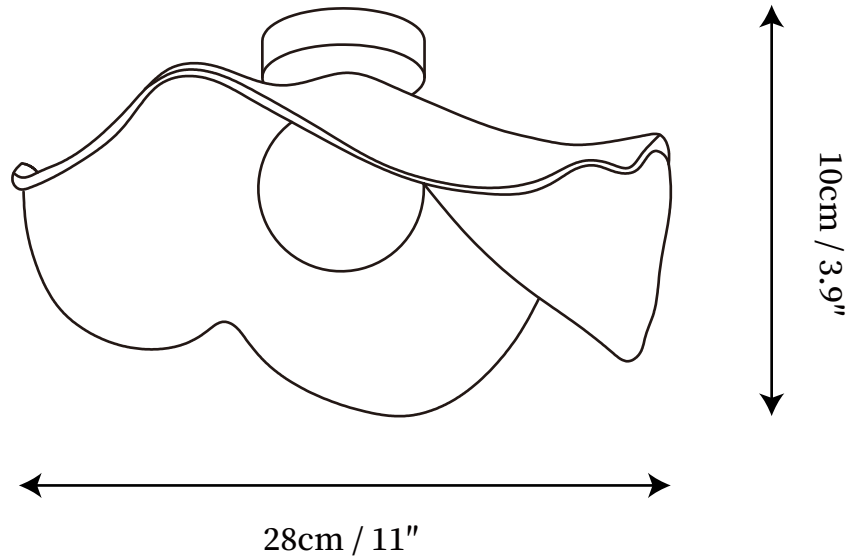

SPECIFICATION SHEET

SPECIFICATION DETAILS

*For custom options, consult factory for details

Fixture Dimensions	D 11" x H 3.9"
Light source	G9 (bulb not included)
Wattage	MAX 5W incandescent bulb or LED equivalent.
Voltage	AC 110-240V
Mounting	Hardwired.
Dimming	Please purchase dimmable light bulbs separately.
Control method	Compatible with common wall switches (not included)
Finishes	White & Wood color, Black & Walnut color
Shade Details	White
Material	Metal, Resin

SPECIFICATION SHEET

SPECIFICATION DETAILS

*For custom options, consult factory for details

Fixture Dimensions	D 15.7" x H 6.3"
Light source	G9 (bulb not included)
Wattage	MAX 5W incandescent bulb or LED equivalent.
Voltage	AC 110-240V
Mounting	Hardwired.
Dimming	Please purchase dimmable light bulbs separately.
Control method	Compatible with common wall switches (not included)
Finishes	White & Wood color, Black & Walnut color
Shade Details	White
Material	Metal, Resin