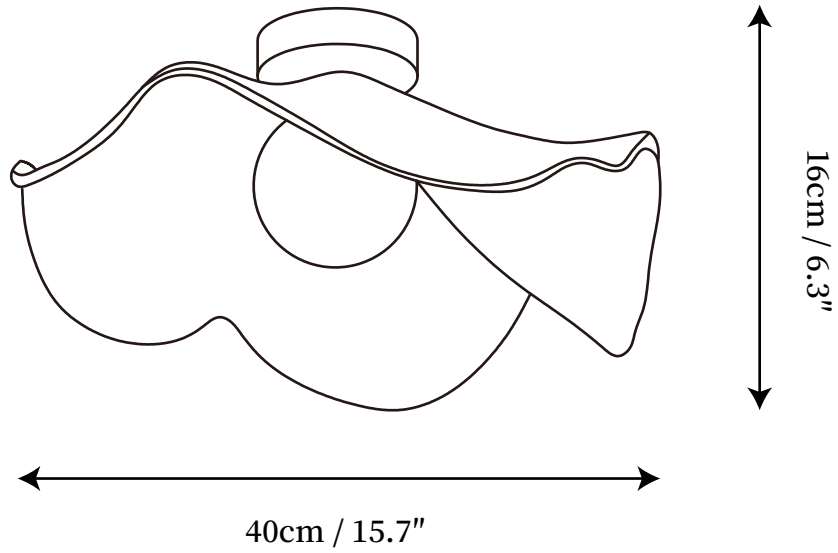

SPECIFICATION SHEET

SPECIFICATION DETAILS

*For custom options, consult factory for details

Fixture Dimensions	D 11" x H 3.9"
Light source	G9 (bulb not included)
Wattage	MAX 5W incandescent bulb or LED equivalent.
Voltage	AC 110-240V
Mounting	Hardwired.
Dimming	Please purchase dimmable light bulbs separately.
Control method	Compatible with common wall switches (not included)
Finishes	White & Wood color, Black & Walnut color
Shade Details	White
Material	Metal, Resin

SPECIFICATION SHEET

SPECIFICATION DETAILS

*For custom options, consult factory for details

Fixture Dimensions	D 15.7" x H 6.3"
Light source	G9 (bulb not included)
Wattage	MAX 5W incandescent bulb or LED equivalent.
Voltage	AC 110-240V
Mounting	Hardwired.
Dimming	Please purchase dimmable light bulbs separately.
Control method	Compatible with common wall switches (not included)
Finishes	White & Wood color, Black & Walnut color
Shade Details	White
Material	Metal, Resin