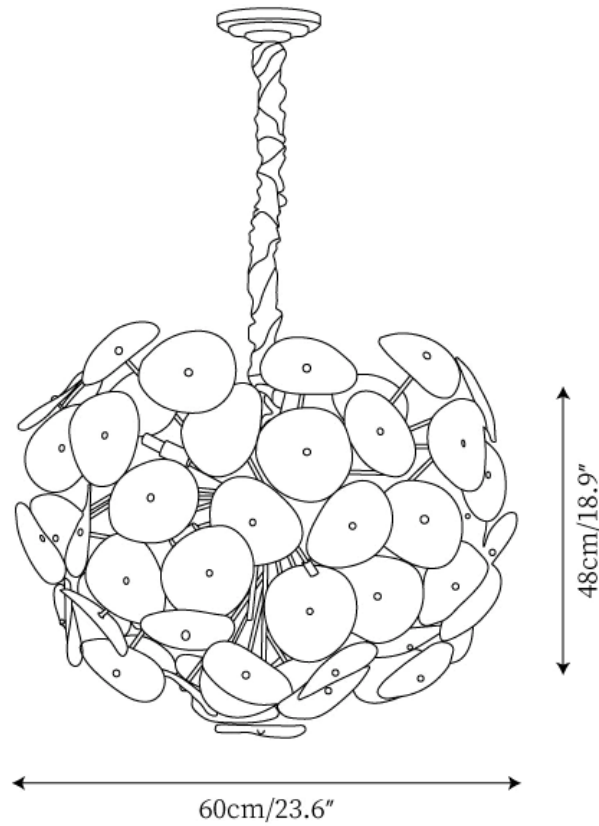

## SPECIFICATION DETAILS

\*For custom options, consult factory for details

<b>Fixture Dimensions</b>	D 15.7" x H 12.6"
<b>Light source</b>	G9. (bulb not included)
<b>Wattage</b>	~ 5W incandescent bulb or LED equivalent.
<b>Voltage</b>	AC 110-240V
<b>Mounting</b>	Hardwired.
<b>Dimming</b>	Compatible with dimmable bulbs (bulb not included)
<b>Control method</b>	Compatible with common wall switches (not included)
<b>Finishes</b>	Chrome.
<b>Shade Details</b>	White & Clear.
<b>Material</b>	Metal, Glass.
<b>Suspension Length</b>	Suspension chain length 50cm / 19.7", and can be spliced as needed.

# SPECIFICATION SHEET

---

## SPECIFICATION DETAILS

\*For custom options, consult factory for details

<b>Fixture Dimensions</b>	D 19.7" x H 15.4"
<b>Light source</b>	G9. (bulb not included)
<b>Wattage</b>	~ 5W incandescent bulb or LED equivalent.
<b>Voltage</b>	AC 110-240V
<b>Mounting</b>	Hardwired.
<b>Dimming</b>	Compatible with dimmable bulbs (bulb not included)
<b>Control method</b>	Compatible with common wall switches(not included)
<b>Finishes</b>	Chrome.
<b>Shade Details</b>	White & Clear.
<b>Material</b>	Metal, Glass.
<b>Suspension Length</b>	Suspension chain length 50cm / 19.7", and can be spliced as needed.

## SPECIFICATION DETAILS

\*For custom options, consult factory for details

<b>Fixture Dimensions</b>	D 23.6" x H 18.9"
<b>Light source</b>	G9. (bulb not included)
<b>Wattage</b>	~ 5W incandescent bulb or LED equivalent.
<b>Voltage</b>	AC 110-240V
<b>Mounting</b>	Hardwired.
<b>Dimming</b>	Compatible with dimmable bulbs (bulb not included)
<b>Control method</b>	Compatible with common wall switches(not included)
<b>Finishes</b>	Chrome.
<b>Shade Details</b>	White & Clear.
<b>Material</b>	Metal, Glass.
<b>Suspension Length</b>	Suspension chain length 50cm / 19.7", and can be spliced as needed.