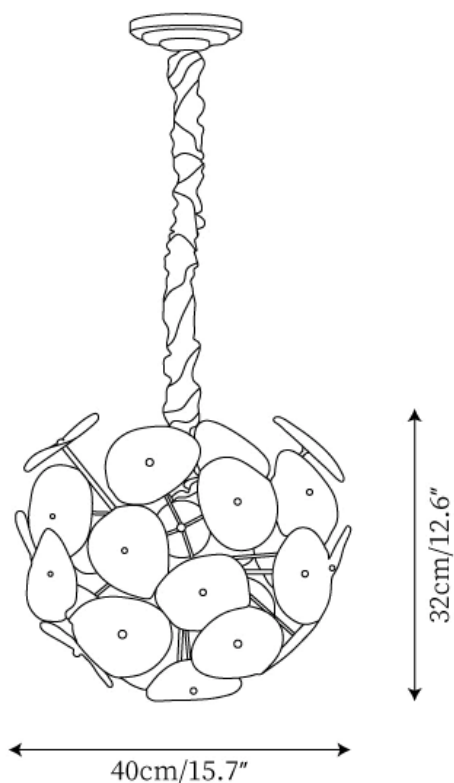

# SPECIFICATION SHEET

---

## SPECIFICATION DETAILS

\*For custom options, consult factory for details

<b>Fixture Dimensions</b>	D 15.7" x H 12.6"
<b>Light source</b>	G9. (bulb not included)
<b>Wattage</b>	~ 5W incandescent bulb or LED equivalent.
<b>Voltage</b>	AC 110-240V
<b>Mounting</b>	Hardwired.
<b>Dimming</b>	Compatible with dimmable bulbs (bulb not included)
<b>Control method</b>	Compatible with common wall switches (not included)
<b>Finishes</b>	Chrome.
<b>Shade Details</b>	White & Clear.
<b>Material</b>	Metal, Glass.
<b>Suspension Length</b>	Suspension chain length 50cm / 19.7", and can be spliced as needed.

## SPECIFICATION DETAILS

\*For custom options, consult factory for details

<b>Fixture Dimensions</b>	D 19.7" x H 15.4"
<b>Light source</b>	G9. (bulb not included)
<b>Wattage</b>	~ 5W incandescent bulb or LED equivalent.
<b>Voltage</b>	AC 110-240V
<b>Mounting</b>	Hardwired.
<b>Dimming</b>	Compatible with dimmable bulbs (bulb not included)
<b>Control method</b>	Compatible with common wall switches(not included)
<b>Finishes</b>	Chrome.
<b>Shade Details</b>	White & Clear.
<b>Material</b>	Metal, Glass.
<b>Suspension Length</b>	Suspension chain length 50cm / 19.7", and can be spliced as needed.

## SPECIFICATION DETAILS

\*For custom options, consult factory for details

<b>Fixture Dimensions</b>	D 23.6" x H 18.9"
<b>Light source</b>	G9. (bulb not included)
<b>Wattage</b>	~ 5W incandescent bulb or LED equivalent.
<b>Voltage</b>	AC 110-240V
<b>Mounting</b>	Hardwired.
<b>Dimming</b>	Compatible with dimmable bulbs (bulb not included)
<b>Control method</b>	Compatible with common wall switches(not included)
<b>Finishes</b>	Chrome.
<b>Shade Details</b>	White & Clear.
<b>Material</b>	Metal, Glass.
<b>Suspension Length</b>	Suspension chain length 50cm / 19.7", and can be spliced as needed.