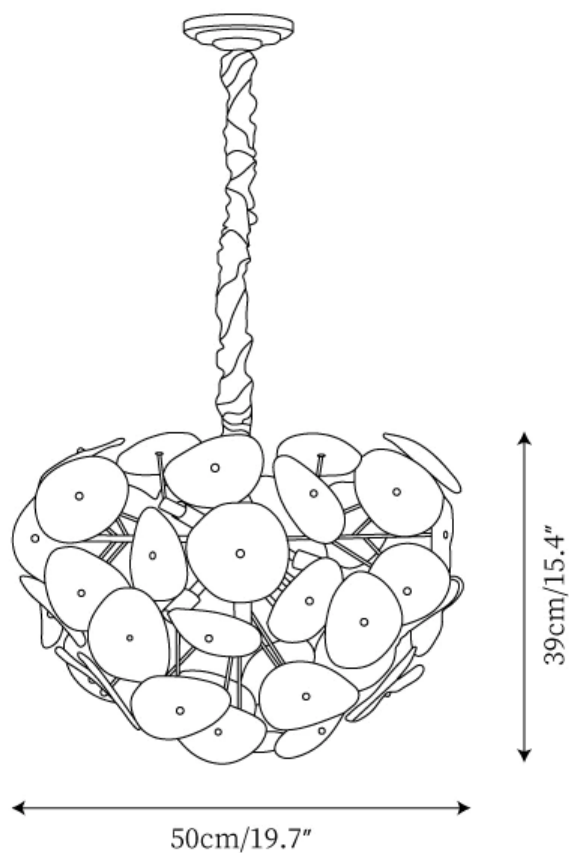

# SPECIFICATION SHEET

---

## SPECIFICATION DETAILS

\*For custom options, consult factory for details

<b>Fixture Dimensions</b>	D 15.7" x H 12.6"
<b>Light source</b>	G9. (bulb not included)
<b>Wattage</b>	~ 5W incandescent bulb or LED equivalent.
<b>Voltage</b>	AC 110-240V
<b>Mounting</b>	Hardwired.
<b>Dimming</b>	Compatible with dimmable bulbs (bulb not included)
<b>Control method</b>	Compatible with common wall switches (not included)
<b>Finishes</b>	Chrome.
<b>Shade Details</b>	White & Clear.
<b>Material</b>	Metal, Glass.
<b>Suspension Length</b>	Suspension chain length 50cm / 19.7", and can be spliced as needed.

## SPECIFICATION DETAILS

\*For custom options, consult factory for details

<b>Fixture Dimensions</b>	D 19.7" x H 15.4"
<b>Light source</b>	G9. (bulb not included)
<b>Wattage</b>	~ 5W incandescent bulb or LED equivalent.
<b>Voltage</b>	AC 110-240V
<b>Mounting</b>	Hardwired.
<b>Dimming</b>	Compatible with dimmable bulbs (bulb not included)
<b>Control method</b>	Compatible with common wall switches(not included)
<b>Finishes</b>	Chrome.
<b>Shade Details</b>	White & Clear.
<b>Material</b>	Metal, Glass.
<b>Suspension Length</b>	Suspension chain length 50cm / 19.7", and can be spliced as needed.

## SPECIFICATION DETAILS

\*For custom options, consult factory for details

<b>Fixture Dimensions</b>	D 23.6" x H 18.9"
<b>Light source</b>	G9. (bulb not included)
<b>Wattage</b>	~ 5W incandescent bulb or LED equivalent.
<b>Voltage</b>	AC 110-240V
<b>Mounting</b>	Hardwired.
<b>Dimming</b>	Compatible with dimmable bulbs (bulb not included)
<b>Control method</b>	Compatible with common wall switches(not included)
<b>Finishes</b>	Chrome.
<b>Shade Details</b>	White & Clear.
<b>Material</b>	Metal, Glass.
<b>Suspension Length</b>	Suspension chain length 50cm / 19.7", and can be spliced as needed.