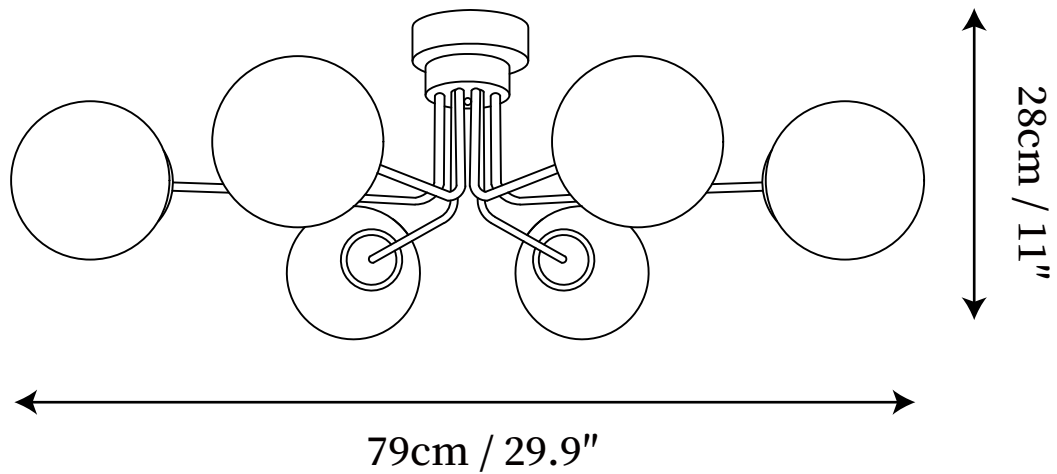

SPECIFICATION SHEET

SPECIFICATION DETAILS

*For custom options, consult factory for details

Fixture Dimensions	D 29.9" x H 11"
Light source	G9
Wattage	5W
Voltage	AC 110-240V
Color Temperature	Based on the purchase of light bulbs
CRI(Ra)	80CRI
Mounting	Ceiling
Driver Required	NO
Optional Color Temps	Buy bulbs as needed
LED Rated Life	Based on bulb life (we do not supply bulbs)
Dimming	Dimming is not supported
Finishes	Chrome, Gold.
Glass Details	White.
Material	Metal, Glass.
Wire Length	NO
Wire Type	NO

SPECIFICATION SHEET

SPECIFICATION DETAILS

*For custom options, consult factory for details

Fixture Dimensions	D 33.9" x H 11"
Light source	G9
Wattage	5W
Voltage	AC 110-240V
Color Temperature	Based on the purchase of light bulbs
CRI(Ra)	80CRI
Mounting	Ceiling
Driver Required	NO
Optional Color Temps	Buy bulbs as needed
LED Rated Life	Based on bulb life (we do not supply bulbs)
Dimming	Dimming is not supported
Finishes	Chrome, Gold.
Glass Details	White.
Material	Metal, Glass.
Wire Length	NO
Wire Type	NO