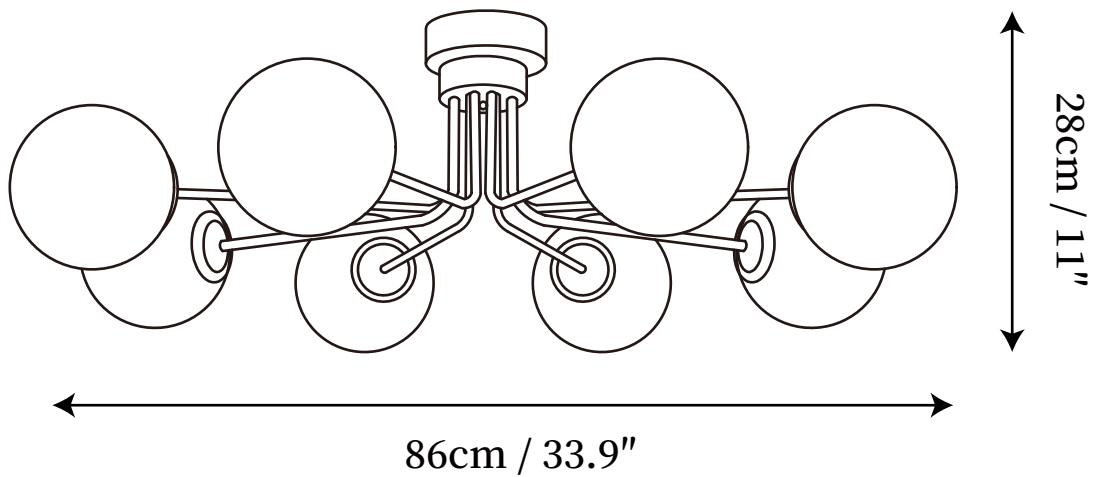

SPECIFICATION SHEET

SPECIFICATION DETAILS

*For custom options, consult factory for details

Fixture Dimensions	D 29.9" x H 11"
Light source	G9
Wattage	5W
Voltage	AC 110-240V
Color Temperature	Based on the purchase of light bulbs
CRI(Ra)	80CRI
Mounting	Ceiling
Driver Required	NO
Optional Color Temps	Buy bulbs as needed
LED Rated Life	Based on bulb life (we do not supply bulbs)
Dimming	Dimming is not supported
Finishes	Chrome, Gold.
Glass Details	White.
Material	Metal, Glass.
Wire Length	NO
Wire Type	NO

SPECIFICATION SHEET

SPECIFICATION DETAILS

*For custom options, consult factory for details

Fixture Dimensions	D 33.9" x H 11"
Light source	G9
Wattage	5W
Voltage	AC 110-240V
Color Temperature	Based on the purchase of light bulbs
CRI(Ra)	80CRI
Mounting	Ceiling
Driver Required	NO
Optional Color Temps	Buy bulbs as needed
LED Rated Life	Based on bulb life (we do not supply bulbs)
Dimming	Dimming is not supported
Finishes	Chrome, Gold.
Glass Details	White.
Material	Metal, Glass.
Wire Length	NO
Wire Type	NO