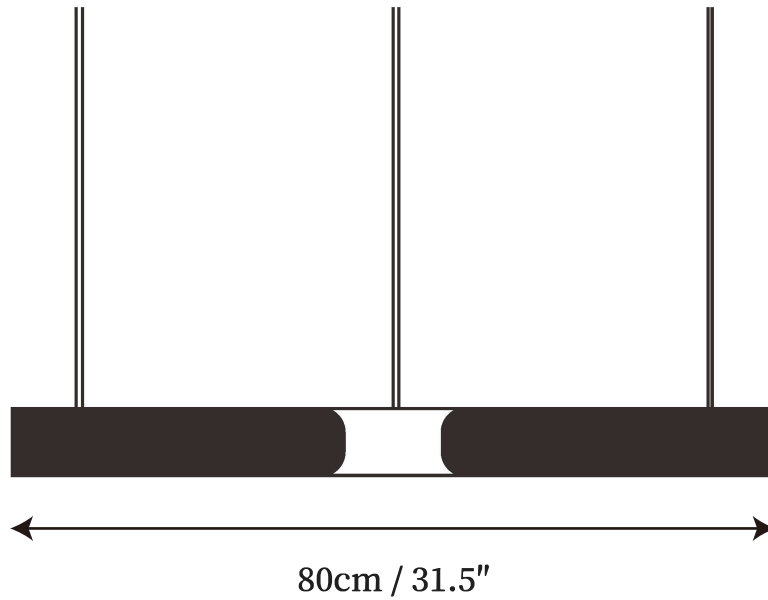

SPECIFICATION SHEET

SPECIFICATION DETAILS

*For custom options, consult factory for details

Fixture Dimensions	D 15.7" x H 59"
Light source	Integrated LED
Wattage	~ 5W
Voltage	AC 110-240V
Dimming	Not supported
CRI(Ra)	90+ CRI
Mounting	Hardwired.
LED Rated Life	30000 hours
Color Temperature	Warm Light (3000K), Neutral Light (4000K), Cool Light (6000K)
Control method	Compatible with common wall switches(not included)
Finishes	White, Black, Rose gold, Gold.
Shadow Details	White.
Material	Metal, Stainless steel, Acrylic.
Wire Length	The standard length of the cord is 59" (150 cm), the

SPECIFICATION SHEET

SPECIFICATION DETAILS

*For custom options, consult factory for details

	D 23.6" x H 59"
Fixture Dimensions	Integrated LED
Light source	~ 5W
Wattage	AC 110-240V
Voltage	Not supported
Dimming	
CRI(Ra)	90+ CRI
Mounting	Hardwired.
LED Rated Life	30000 hours
Color Temperature	Warm Light (3000K), Neutral Light (4000K), Cool Light (6000K)
Control method	Compatible with common wall switches (not included)
Finishes	White, Black, Rose gold, Gold.
Shadow Details	White.
Material	Metal, Stainless steel, Acrylic.
Wire Length	The standard length of the cord is 59" (150 cm), the length is adjustable.

SPECIFICATION SHEET

SPECIFICATION DETAILS

*For custom options, consult factory for details

Fixture Dimensions	D 31.5" x H 59"
Light source	Integrated LED
Wattage	~ 5W
Voltage	AC 110-240V
Dimming	Not supported
CRI(Ra)	90+ CRI
Mounting	Hardwired.
LED Rated Life	30000 hours
Color Temperature	Warm Light (3000K), Neutral Light (4000K), Cool Light (6000K)
Control method	Compatible with common wall switches(not included)
Finishes	White, Black, Rose gold, Gold.
Shadow Details	White.
Material	Metal, Stainless steel, Acrylic.
Wire Length	The standard length of the cord is 59" (150 cm), the length is adjustable.