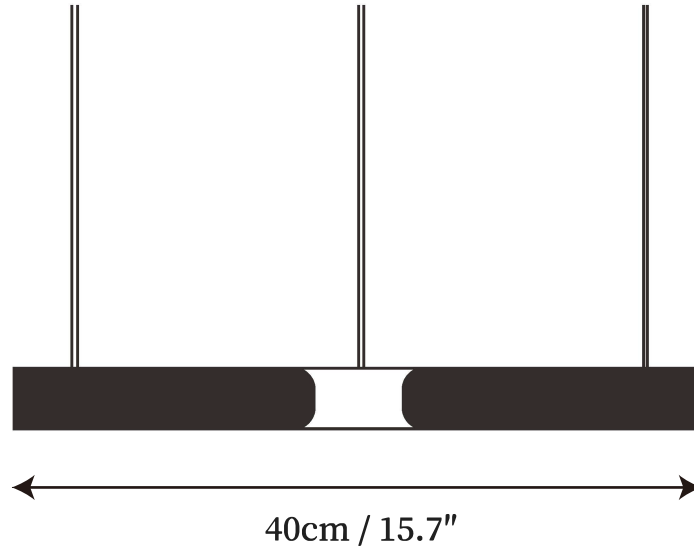

SPECIFICATION SHEET

SPECIFICATION DETAILS

*For custom options, consult factory for details

Fixture Dimensions	D 15.7" x H 59"
Light source	Integrated LED
Wattage	~ 5W
Voltage	AC 110-240V
Dimming	Not supported
CRI(Ra)	90+ CRI
Mounting	Hardwired.
LED Rated Life	30000 hours
Color Temperature	Warm Light (3000K), Neutral Light (4000K), Cool Light (6000K)
Control method	Compatible with common wall switches(not included)
Finishes	White, Black, Rose gold, Gold.
Shadow Details	White.
Material	Metal, Stainless steel, Acrylic.
Wire Length	The standard length of the cord is 59" (150 cm), the

SPECIFICATION SHEET

SPECIFICATION DETAILS

*For custom options, consult factory for details

	D 23.6" x H 59"
Fixture Dimensions	Integrated LED
Light source	~ 5W
Wattage	AC 110-240V
Voltage	Not supported
Dimming	
CRI(Ra)	90+ CRI
Mounting	Hardwired.
LED Rated Life	30000 hours
Color Temperature	Warm Light (3000K), Neutral Light (4000K), Cool Light (6000K)
Control method	Compatible with common wall switches (not included)
Finishes	White, Black, Rose gold, Gold.
Shadow Details	White.
Material	Metal, Stainless steel, Acrylic.
Wire Length	The standard length of the cord is 59" (150 cm), the length is adjustable.

SPECIFICATION SHEET

SPECIFICATION DETAILS

*For custom options, consult factory for details

Fixture Dimensions	D 31.5" x H 59"
Light source	Integrated LED
Wattage	~ 5W
Voltage	AC 110-240V
Dimming	Not supported
CRI(Ra)	90+ CRI
Mounting	Hardwired.
LED Rated Life	30000 hours
Color Temperature	Warm Light (3000K), Neutral Light (4000K), Cool Light (6000K)
Control method	Compatible with common wall switches(not included)
Finishes	White, Black, Rose gold, Gold.
Shadow Details	White.
Material	Metal, Stainless steel, Acrylic.
Wire Length	The standard length of the cord is 59" (150 cm), the length is adjustable.