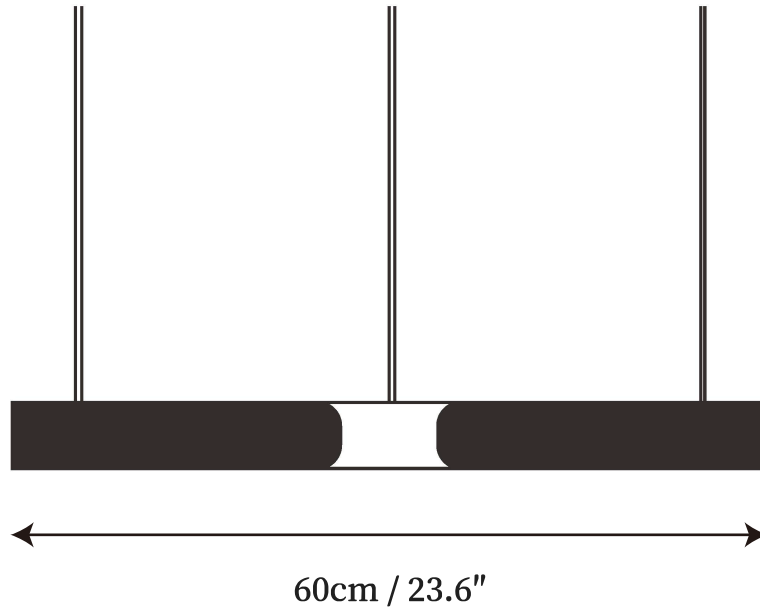

SPECIFICATION SHEET

SPECIFICATION DETAILS

*For custom options, consult factory for details

Fixture Dimensions	D 15.7" x H 59"
Light source	Integrated LED
Wattage	~ 5W
Voltage	AC 110-240V
Dimming	Not supported
CRI(Ra)	90+ CRI
Mounting	Hardwired.
LED Rated Life	30000 hours
Color Temperature	Warm Light (3000K), Neutral Light (4000K), Cool Light (6000K)
Control method	Compatible with common wall switches(not included)
Finishes	White, Black, Rose gold, Gold.
Shadow Details	White.
Material	Metal, Stainless steel, Acrylic.
Wire Length	The standard length of the cord is 59" (150 cm), the

SPECIFICATION SHEET

SPECIFICATION DETAILS

*For custom options, consult factory for details

	D 23.6" x H 59"
Fixture Dimensions	Integrated LED
Light source	~ 5W
Wattage	AC 110-240V
Voltage	Not supported
Dimming	
CRI(Ra)	90+ CRI
Mounting	Hardwired.
LED Rated Life	30000 hours
Color Temperature	Warm Light (3000K), Neutral Light (4000K), Cool Light (6000K)
Control method	Compatible with common wall switches (not included)
Finishes	White, Black, Rose gold, Gold.
Shadow Details	White.
Material	Metal, Stainless steel, Acrylic.
Wire Length	The standard length of the cord is 59" (150 cm), the length is adjustable.

SPECIFICATION SHEET

SPECIFICATION DETAILS

*For custom options, consult factory for details

Fixture Dimensions	D 31.5" x H 59"
Light source	Integrated LED
Wattage	~ 5W
Voltage	AC 110-240V
Dimming	Not supported
CRI(Ra)	90+ CRI
Mounting	Hardwired.
LED Rated Life	30000 hours
Color Temperature	Warm Light (3000K), Neutral Light (4000K), Cool Light (6000K)
Control method	Compatible with common wall switches(not included)
Finishes	White, Black, Rose gold, Gold.
Shadow Details	White.
Material	Metal, Stainless steel, Acrylic.
Wire Length	The standard length of the cord is 59" (150 cm), the length is adjustable.