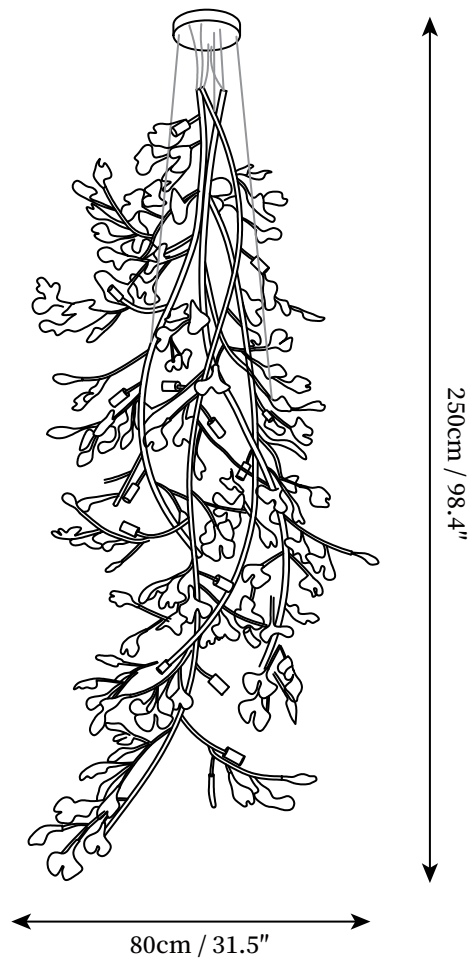

SPECIFICATION SHEET

SPECIFICATION DETAILS

*For custom options, consult factory for details

Fixture Dimensions	L 31.5" x H 98.4"
Light source	G9
Wattage	5W
Voltage	AC 110-240V
Color Temperature	Based on the purchase of light bulbs
CRI(Ra)	80CRI
Mounting	Ceiling
Driver Required	NO
Optional Color Temps	Buy bulbs as needed
LED Rated Life	Based on bulb life (we do not supply bulbs)
Dimming	Dimming is not supported
Finishes	Gold.
Glass Details	White.
Material	Metal, Ceramics.
Wire Length	59"
Wire Type	Black Coaxial Wire

SPECIFICATION SHEET

SPECIFICATION DETAILS

*For custom options, consult factory for details

Fixture Dimensions	L 31.5" x H 78"
Light source	G9
Wattage	5W
Voltage	AC 110-240V
Color Temperature	Based on the purchase of light bulbs
CRI(Ra)	80CRI
Mounting	Ceiling
Driver Required	NO
Optional Color Temps	Buy bulbs as needed
LED Rated Life	Based on bulb life (we do not supply bulbs)
Dimming	Dimming is not supported
Finishes	Gold.
Glass Details	White.
Material	Metal, Ceramics.
Wire Length	59"
Wire Type	Black Coaxial Wire