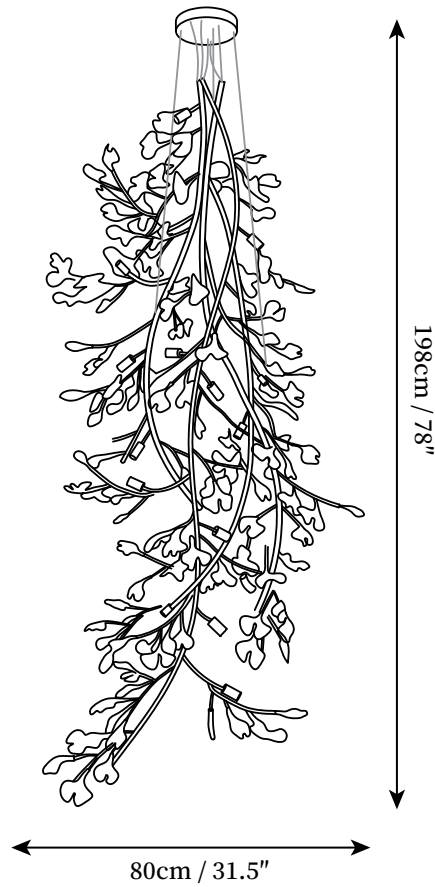

SPECIFICATION SHEET

SPECIFICATION DETAILS

*For custom options, consult factory for details

Fixture Dimensions	L 31.5" x H 98.4"
Light source	G9
Wattage	5W
Voltage	AC 110-240V
Color Temperature	Based on the purchase of light bulbs
CRI(Ra)	80CRI
Mounting	Ceiling
Driver Required	NO
Optional Color Temps	Buy bulbs as needed
LED Rated Life	Based on bulb life (we do not supply bulbs)
Dimming	Dimming is not supported
Finishes	Gold.
Glass Details	White.
Material	Metal, Ceramics.
Wire Length	59"
Wire Type	Black Coaxial Wire

SPECIFICATION SHEET

SPECIFICATION DETAILS

*For custom options, consult factory for details

Fixture Dimensions	L 31.5" x H 78"
Light source	G9
Wattage	5W
Voltage	AC 110-240V
Color Temperature	Based on the purchase of light bulbs
CRI(Ra)	80CRI
Mounting	Ceiling
Driver Required	NO
Optional Color Temps	Buy bulbs as needed
LED Rated Life	Based on bulb life (we do not supply bulbs)
Dimming	Dimming is not supported
Finishes	Gold.
Glass Details	White.
Material	Metal, Ceramics.
Wire Length	59"
Wire Type	Black Coaxial Wire